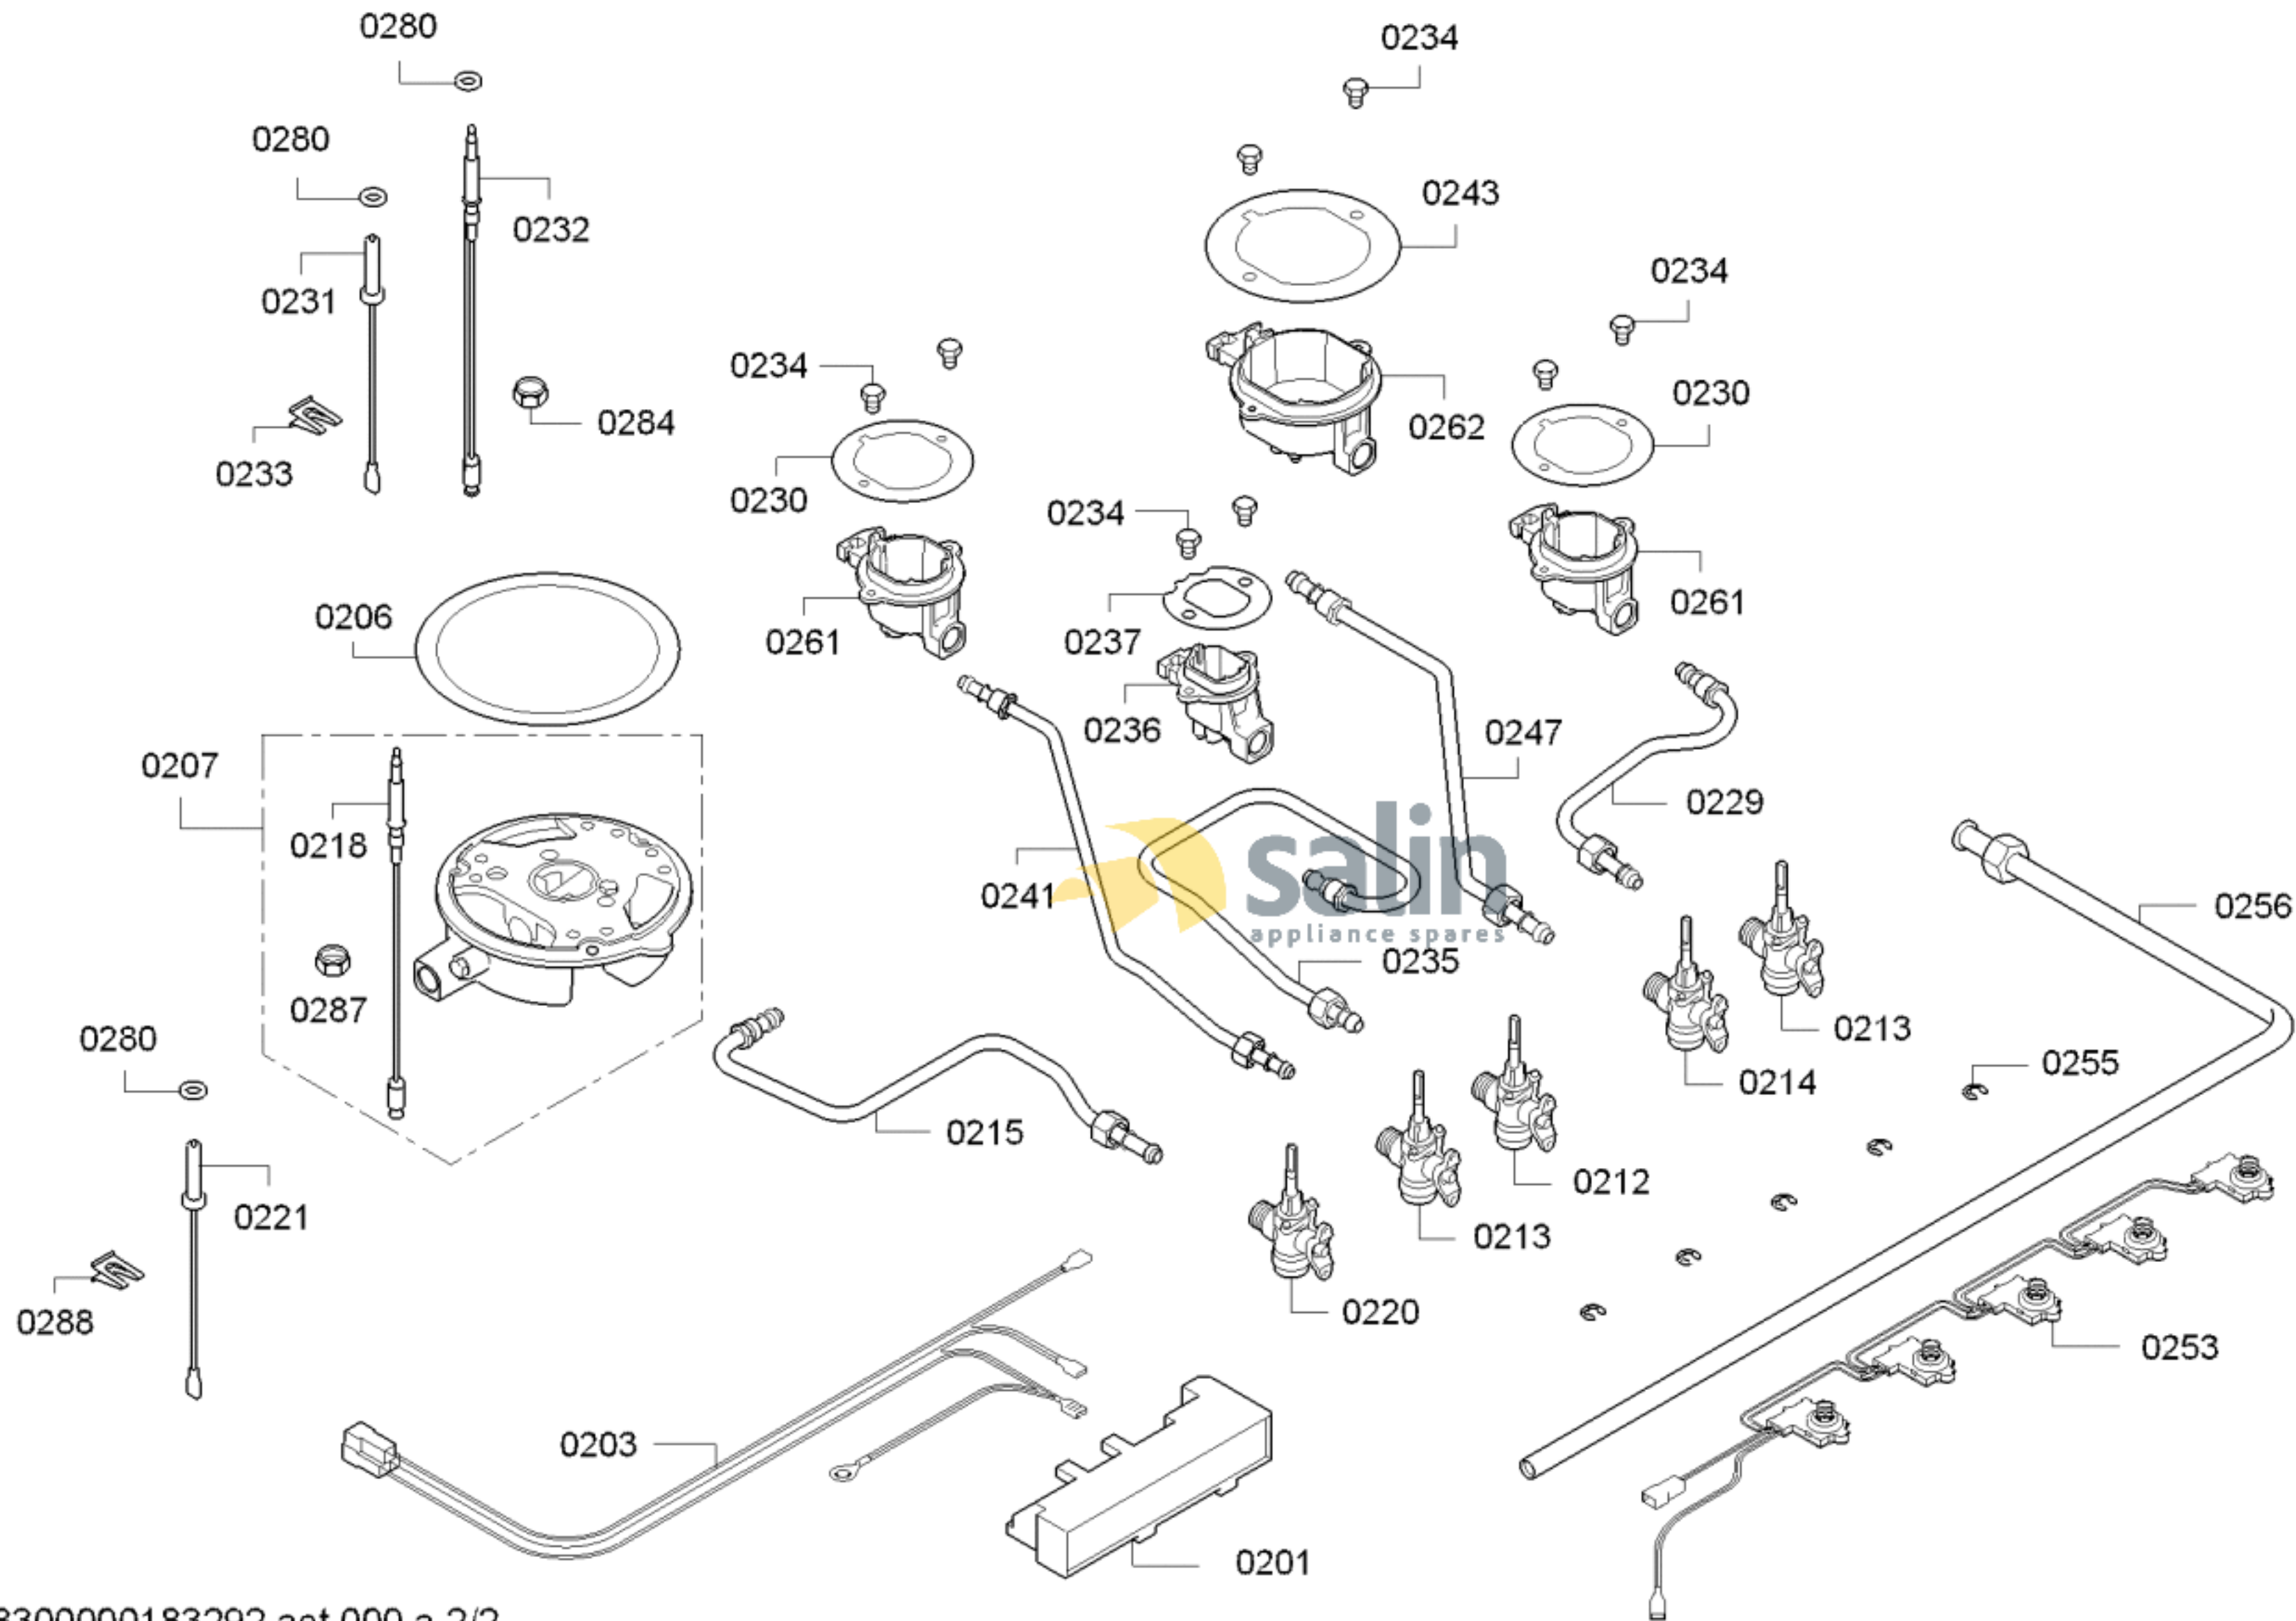

0199

0198

0197

0296

58300000183292 aet 000 a 2/2

FAMILY : PPS816B1TI

MODEL NO: PPS816B1TI/40

Check Position No/Part No or Replacement No