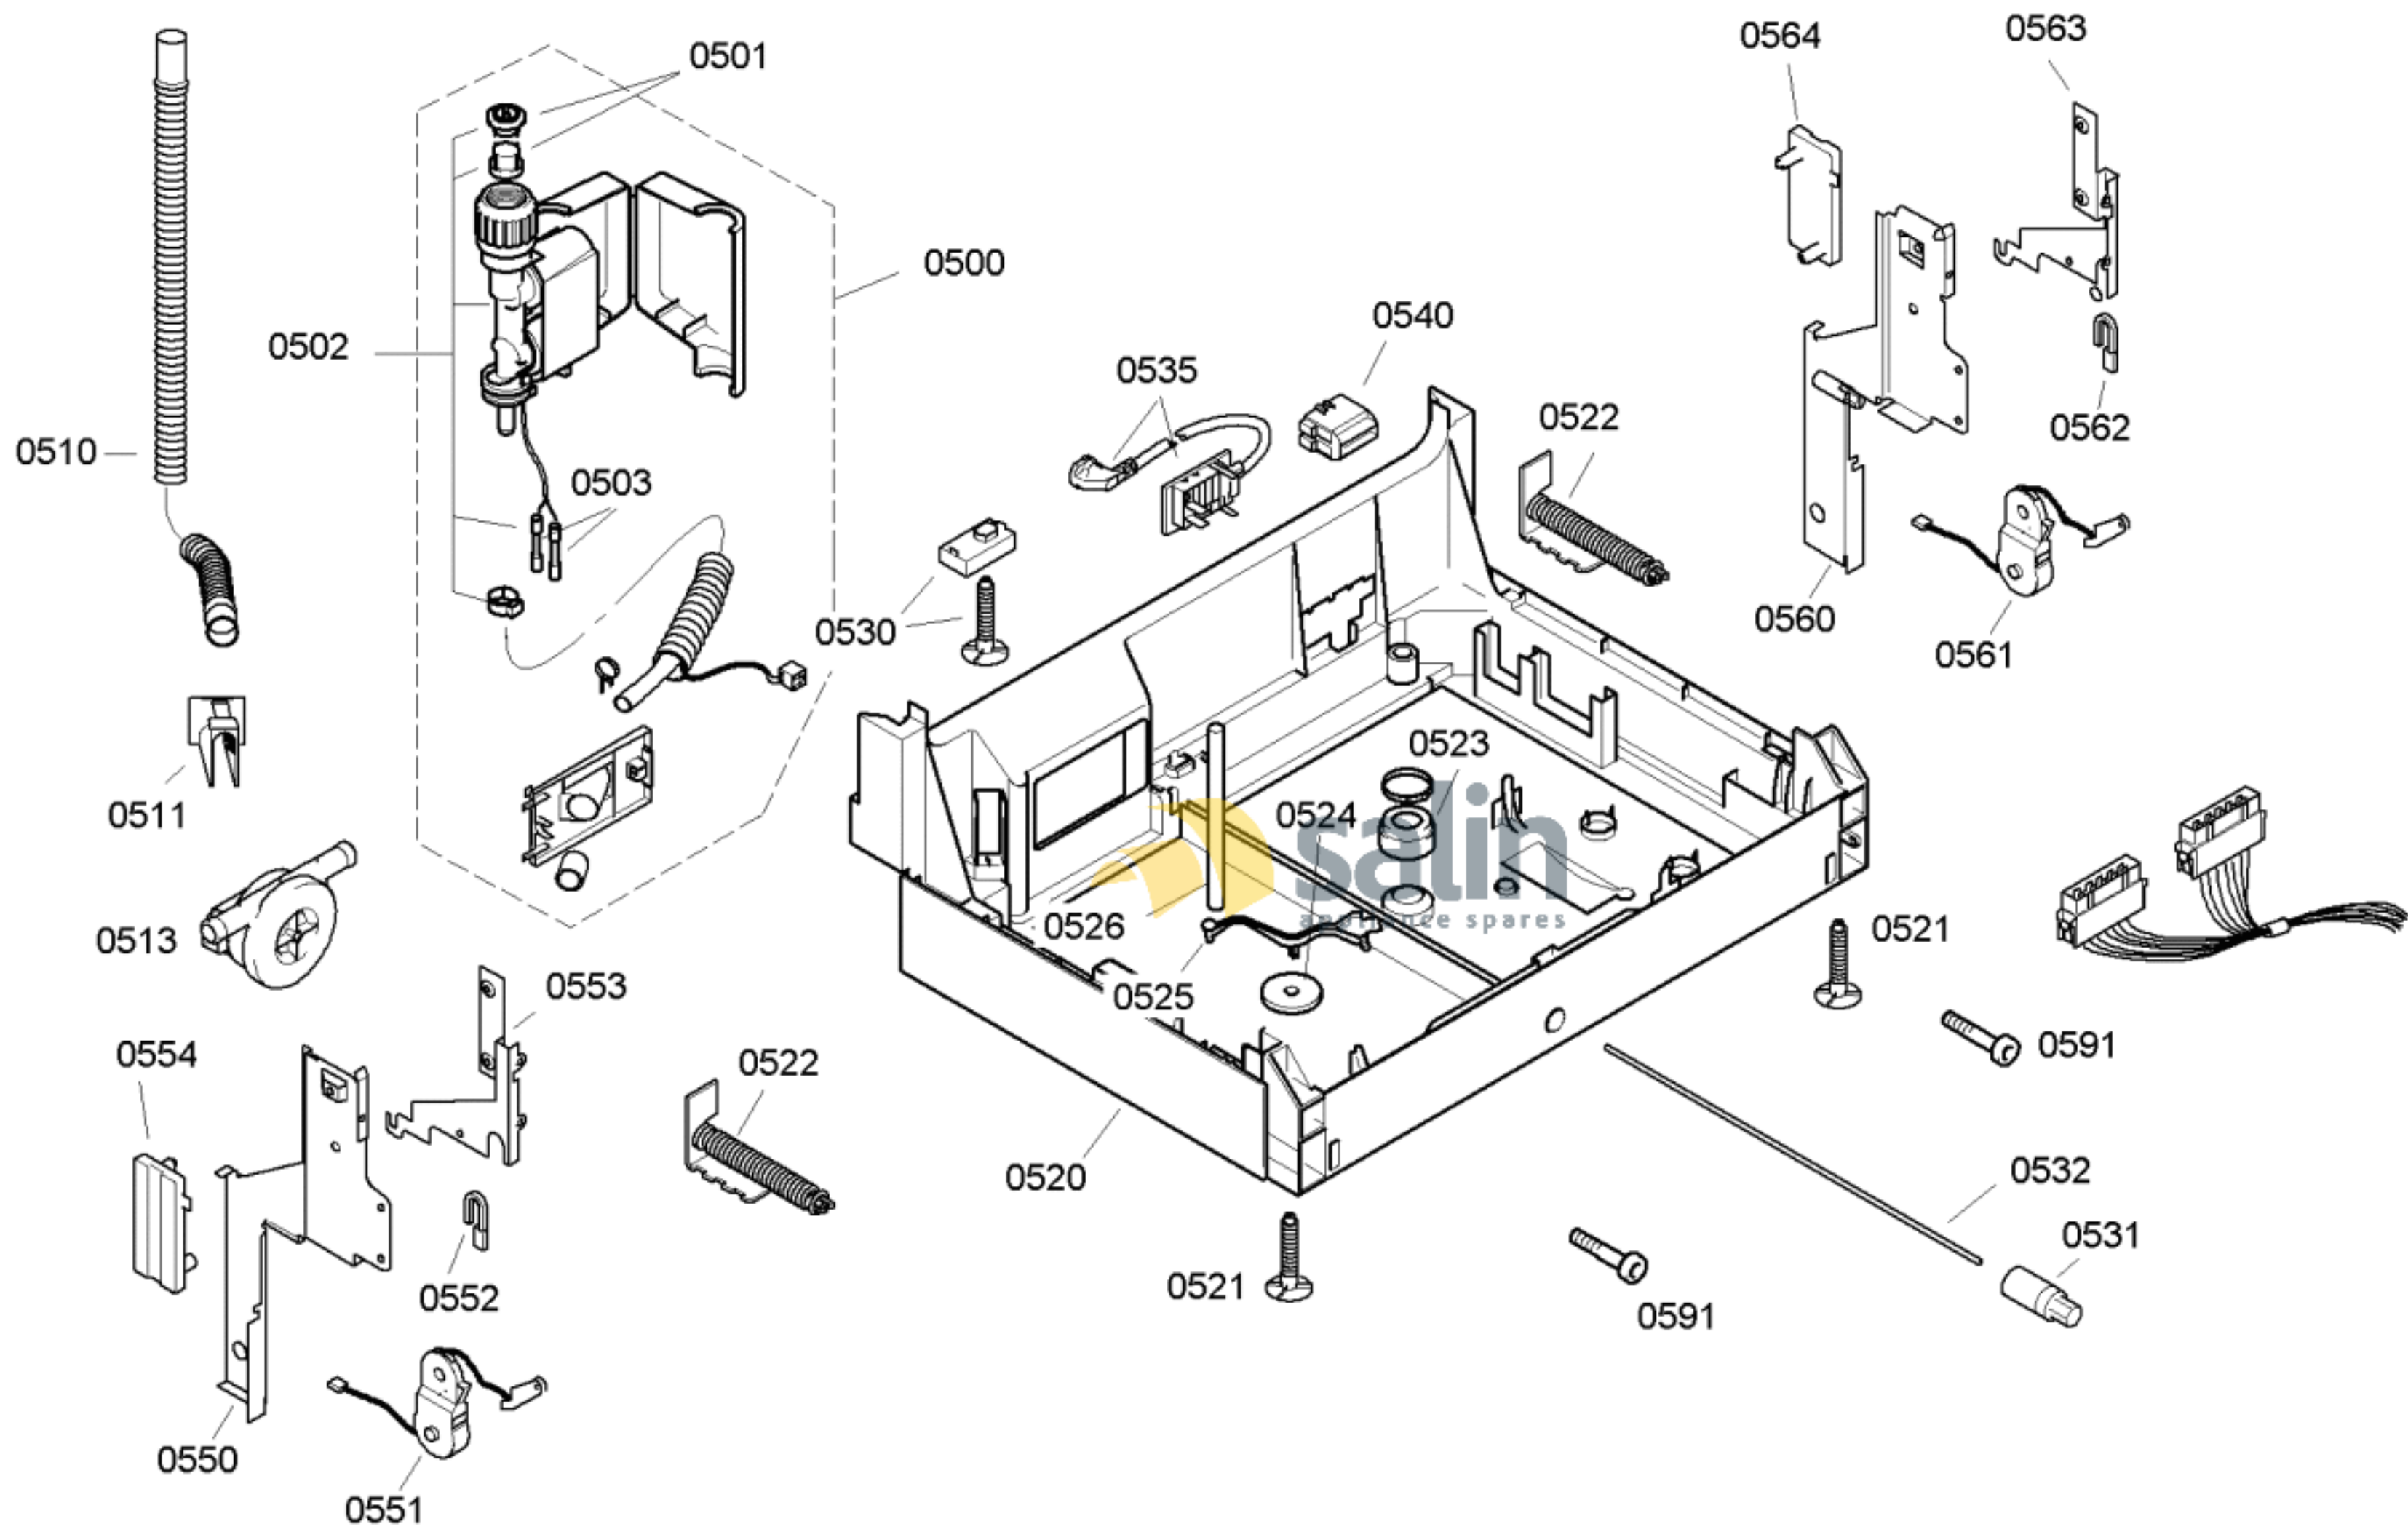

58300000131983 aet 000 a 4/6

FAMILY : SHV43E83EU

MODEL NO: SHV43E83EU/82

Check Position No/Part No or Replacement No

58300000131983 aet 000 a 5/6

FAMILY : SHV43E83EU
 MODEL NO: SHV43E83EU/82
 Check Position No/Part No or Replacement No