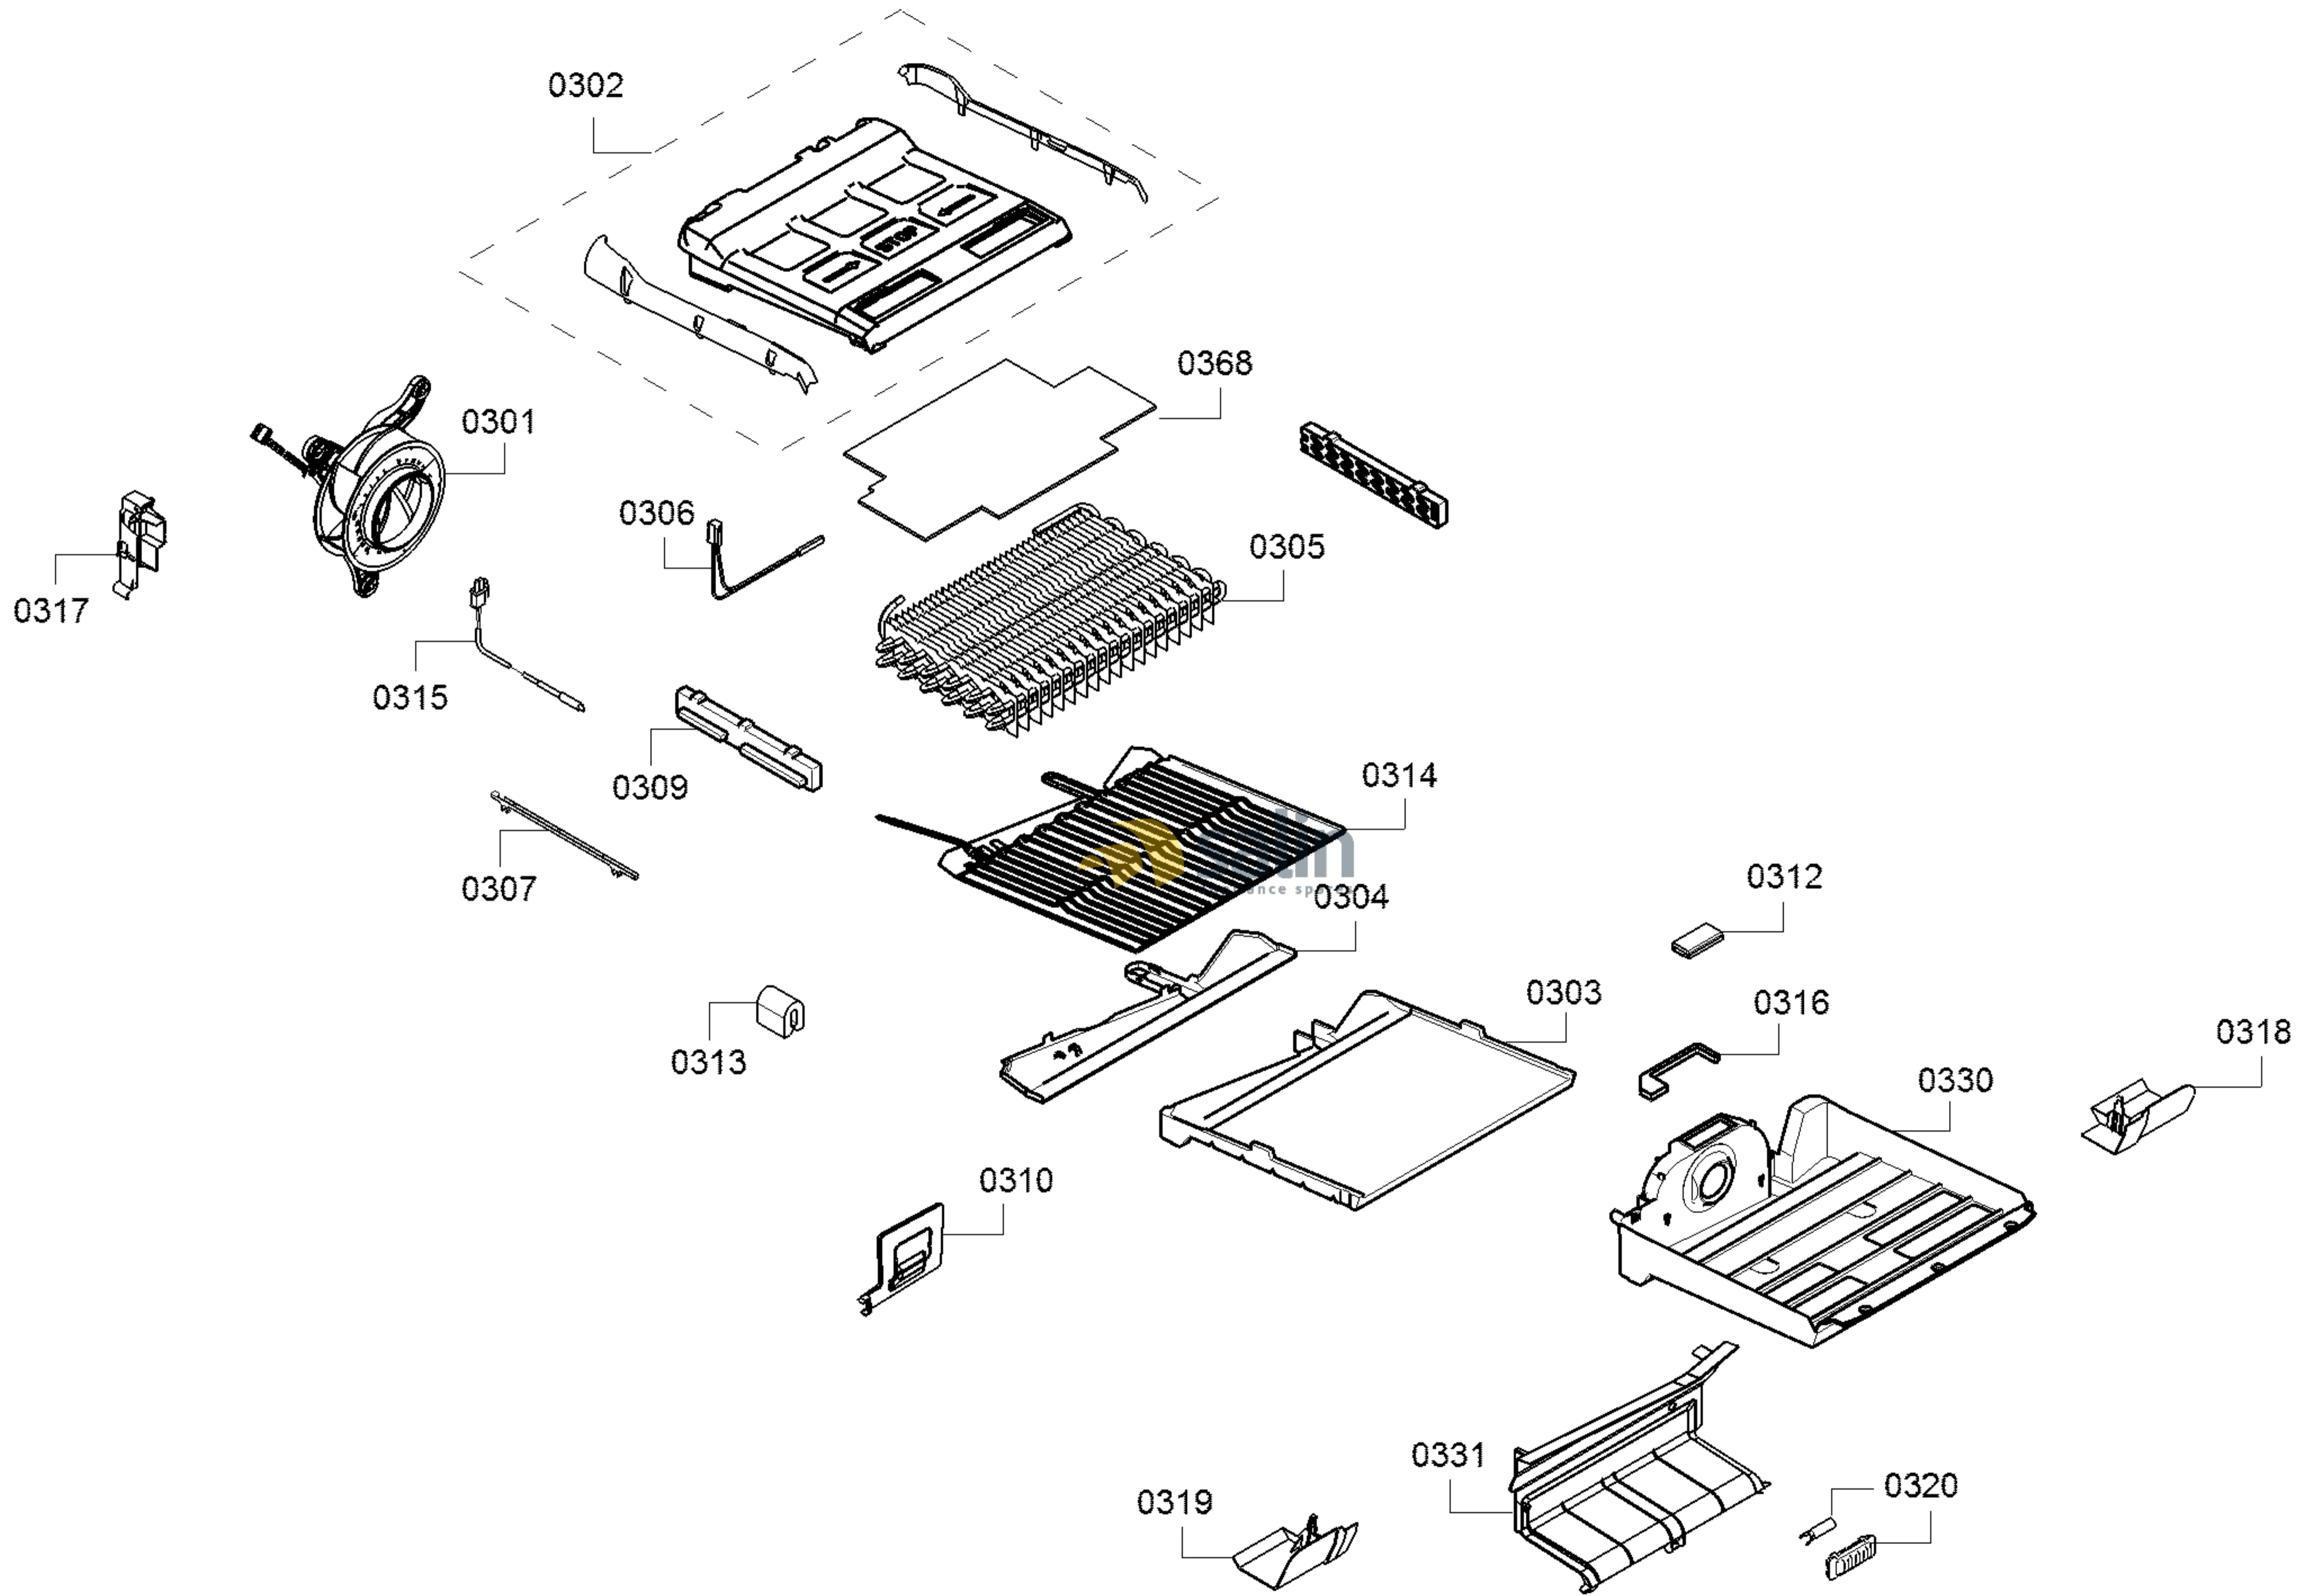

0199

0195

58300000206727 aet 000 a 1/4

FAMILY : KGN86AWF0N  
 MODEL NO: KGN86AWF0N/11  
 Check Position No/Part No or Replacement No

0199

0195

58300000206727 aet 000 c 1/4

FAMILY : KGN86AWF0N  
 MODEL NO: KGN86AWF0N/11  
 Check Position No/Part No or Replacement No

5830000206727 aet 000 a 2/4

FAMILY : KGN86AWF0N  
 MODEL NO: KGN86AWF0N/11  
 Check Position No/Part No or Replacement No

5830000206727 aet 000 c 2/4

FAMILY : KGN86AWF0N  
 MODEL NO: KGN86AWF0N/11  
 Check Position No/Part No or Replacement No

58300000206727 aet 000 a 3/4

FAMILY : KGN86AWF0N  
MODEL NO: KGN86AWF0N/11  
Check Position No/Part No or Replacement No