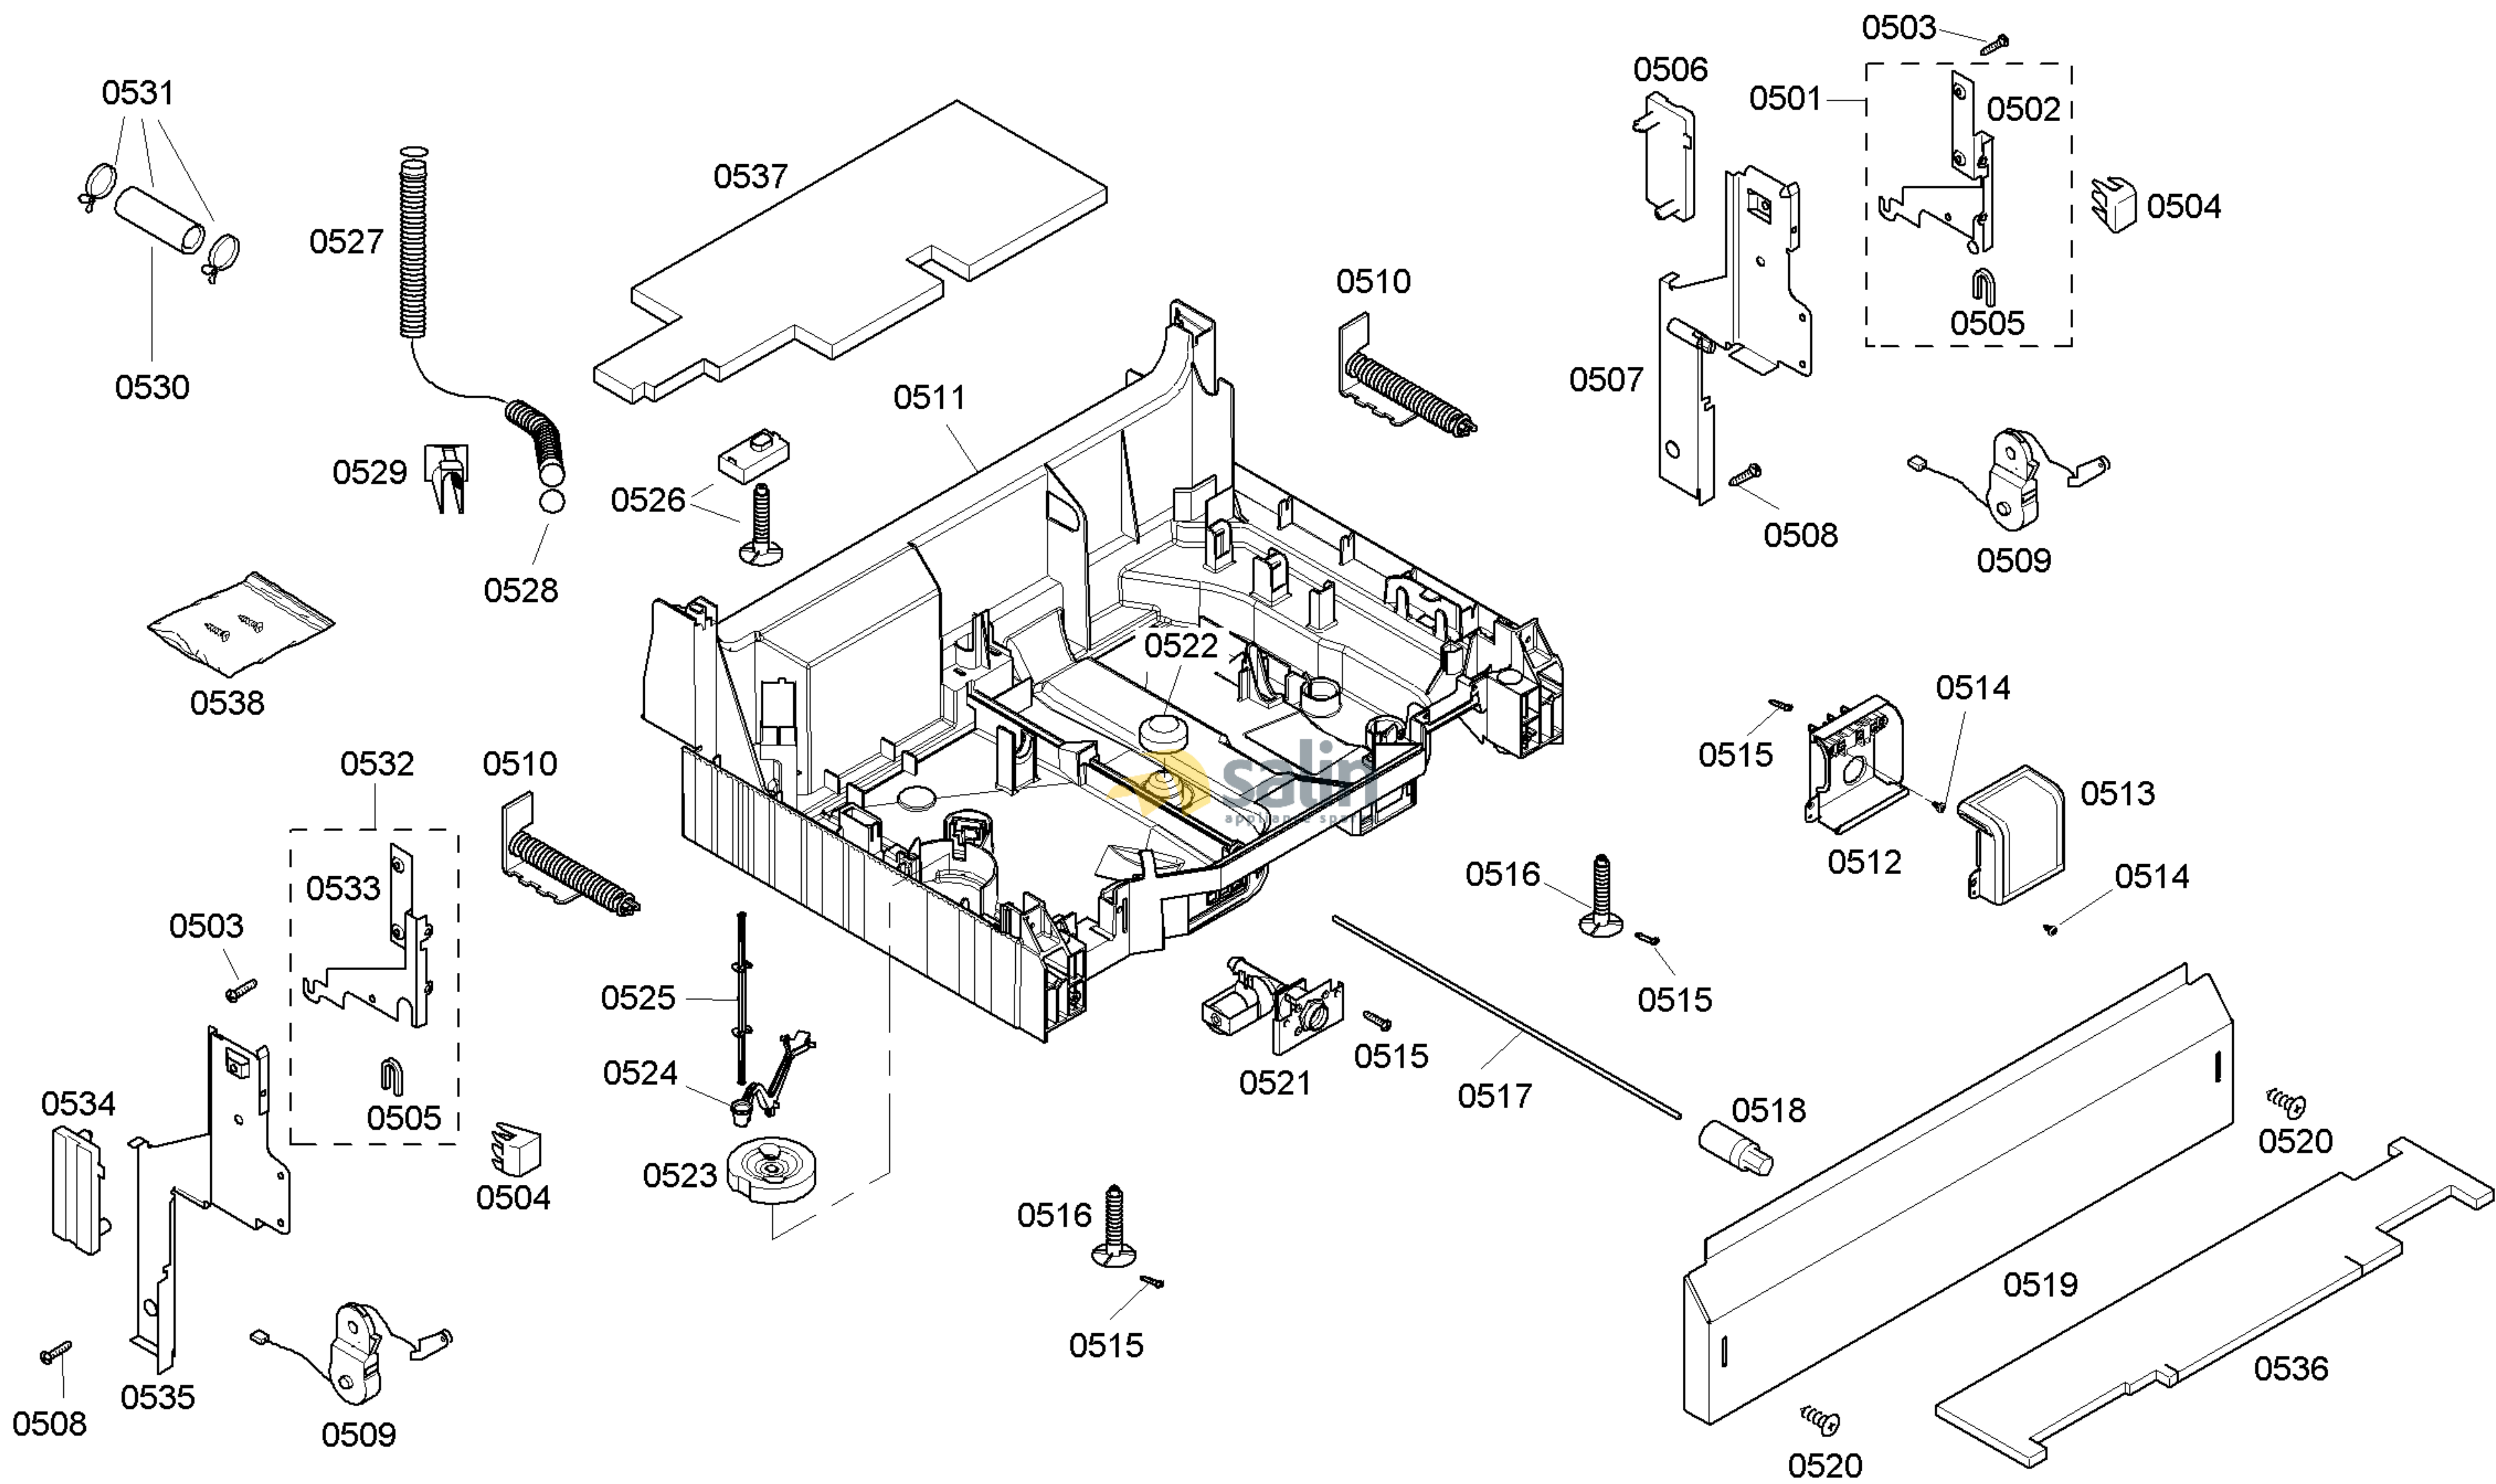

58300000125397 aet 000 a 3/6

FAMILY : SHE45M06UC  
 MODEL NO: SHE45M06UC/46  
 Check Position No/Part No or Replacement No

5830000125397 aet 000 a 5/6

FAMILY : SHE45M06UC  
 MODEL NO: SHE45M06UC/46  
 Check Position No/Part No or Replacement No