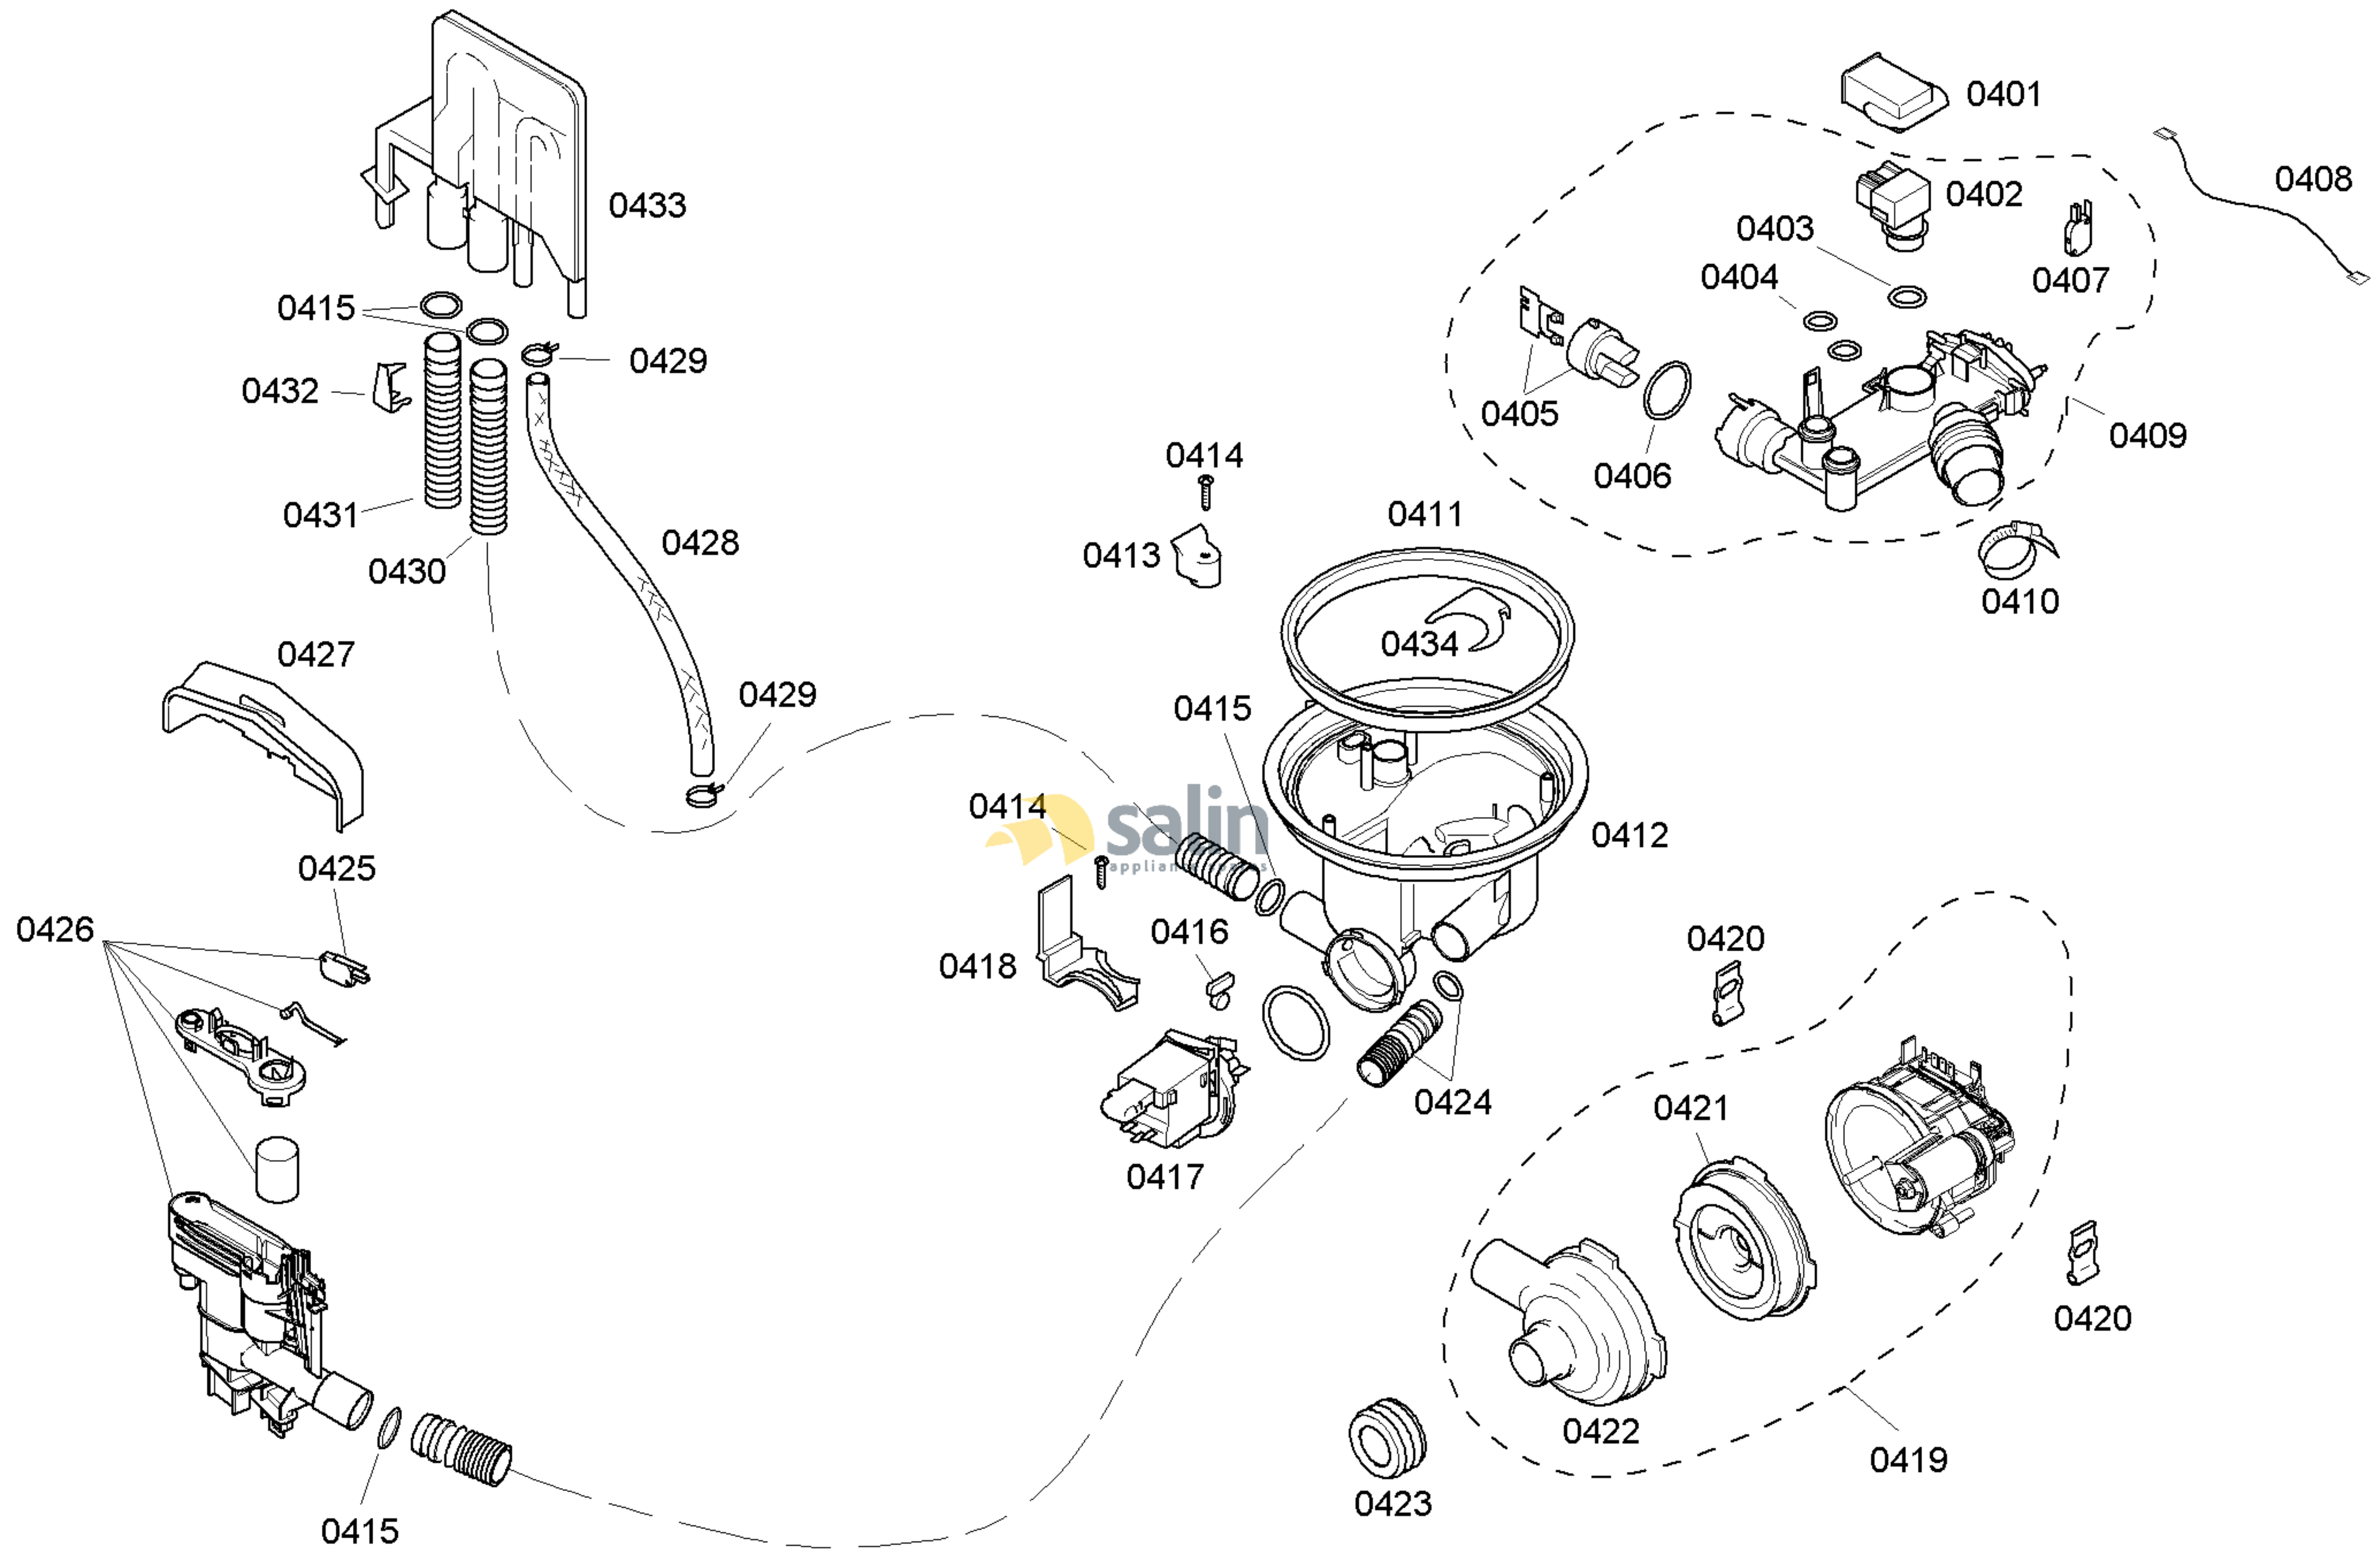

58300000125397 aet 000 a 3/6

FAMILY : SHE45M06UC  
 MODEL NO: SHE45M06UC/46  
 Check Position No/Part No or Replacement No

5830000125397 aet 000 a 5/6

FAMILY : SHE45M06UC  
 MODEL NO: SHE45M06UC/46  
 Check Position No/Part No or Replacement No