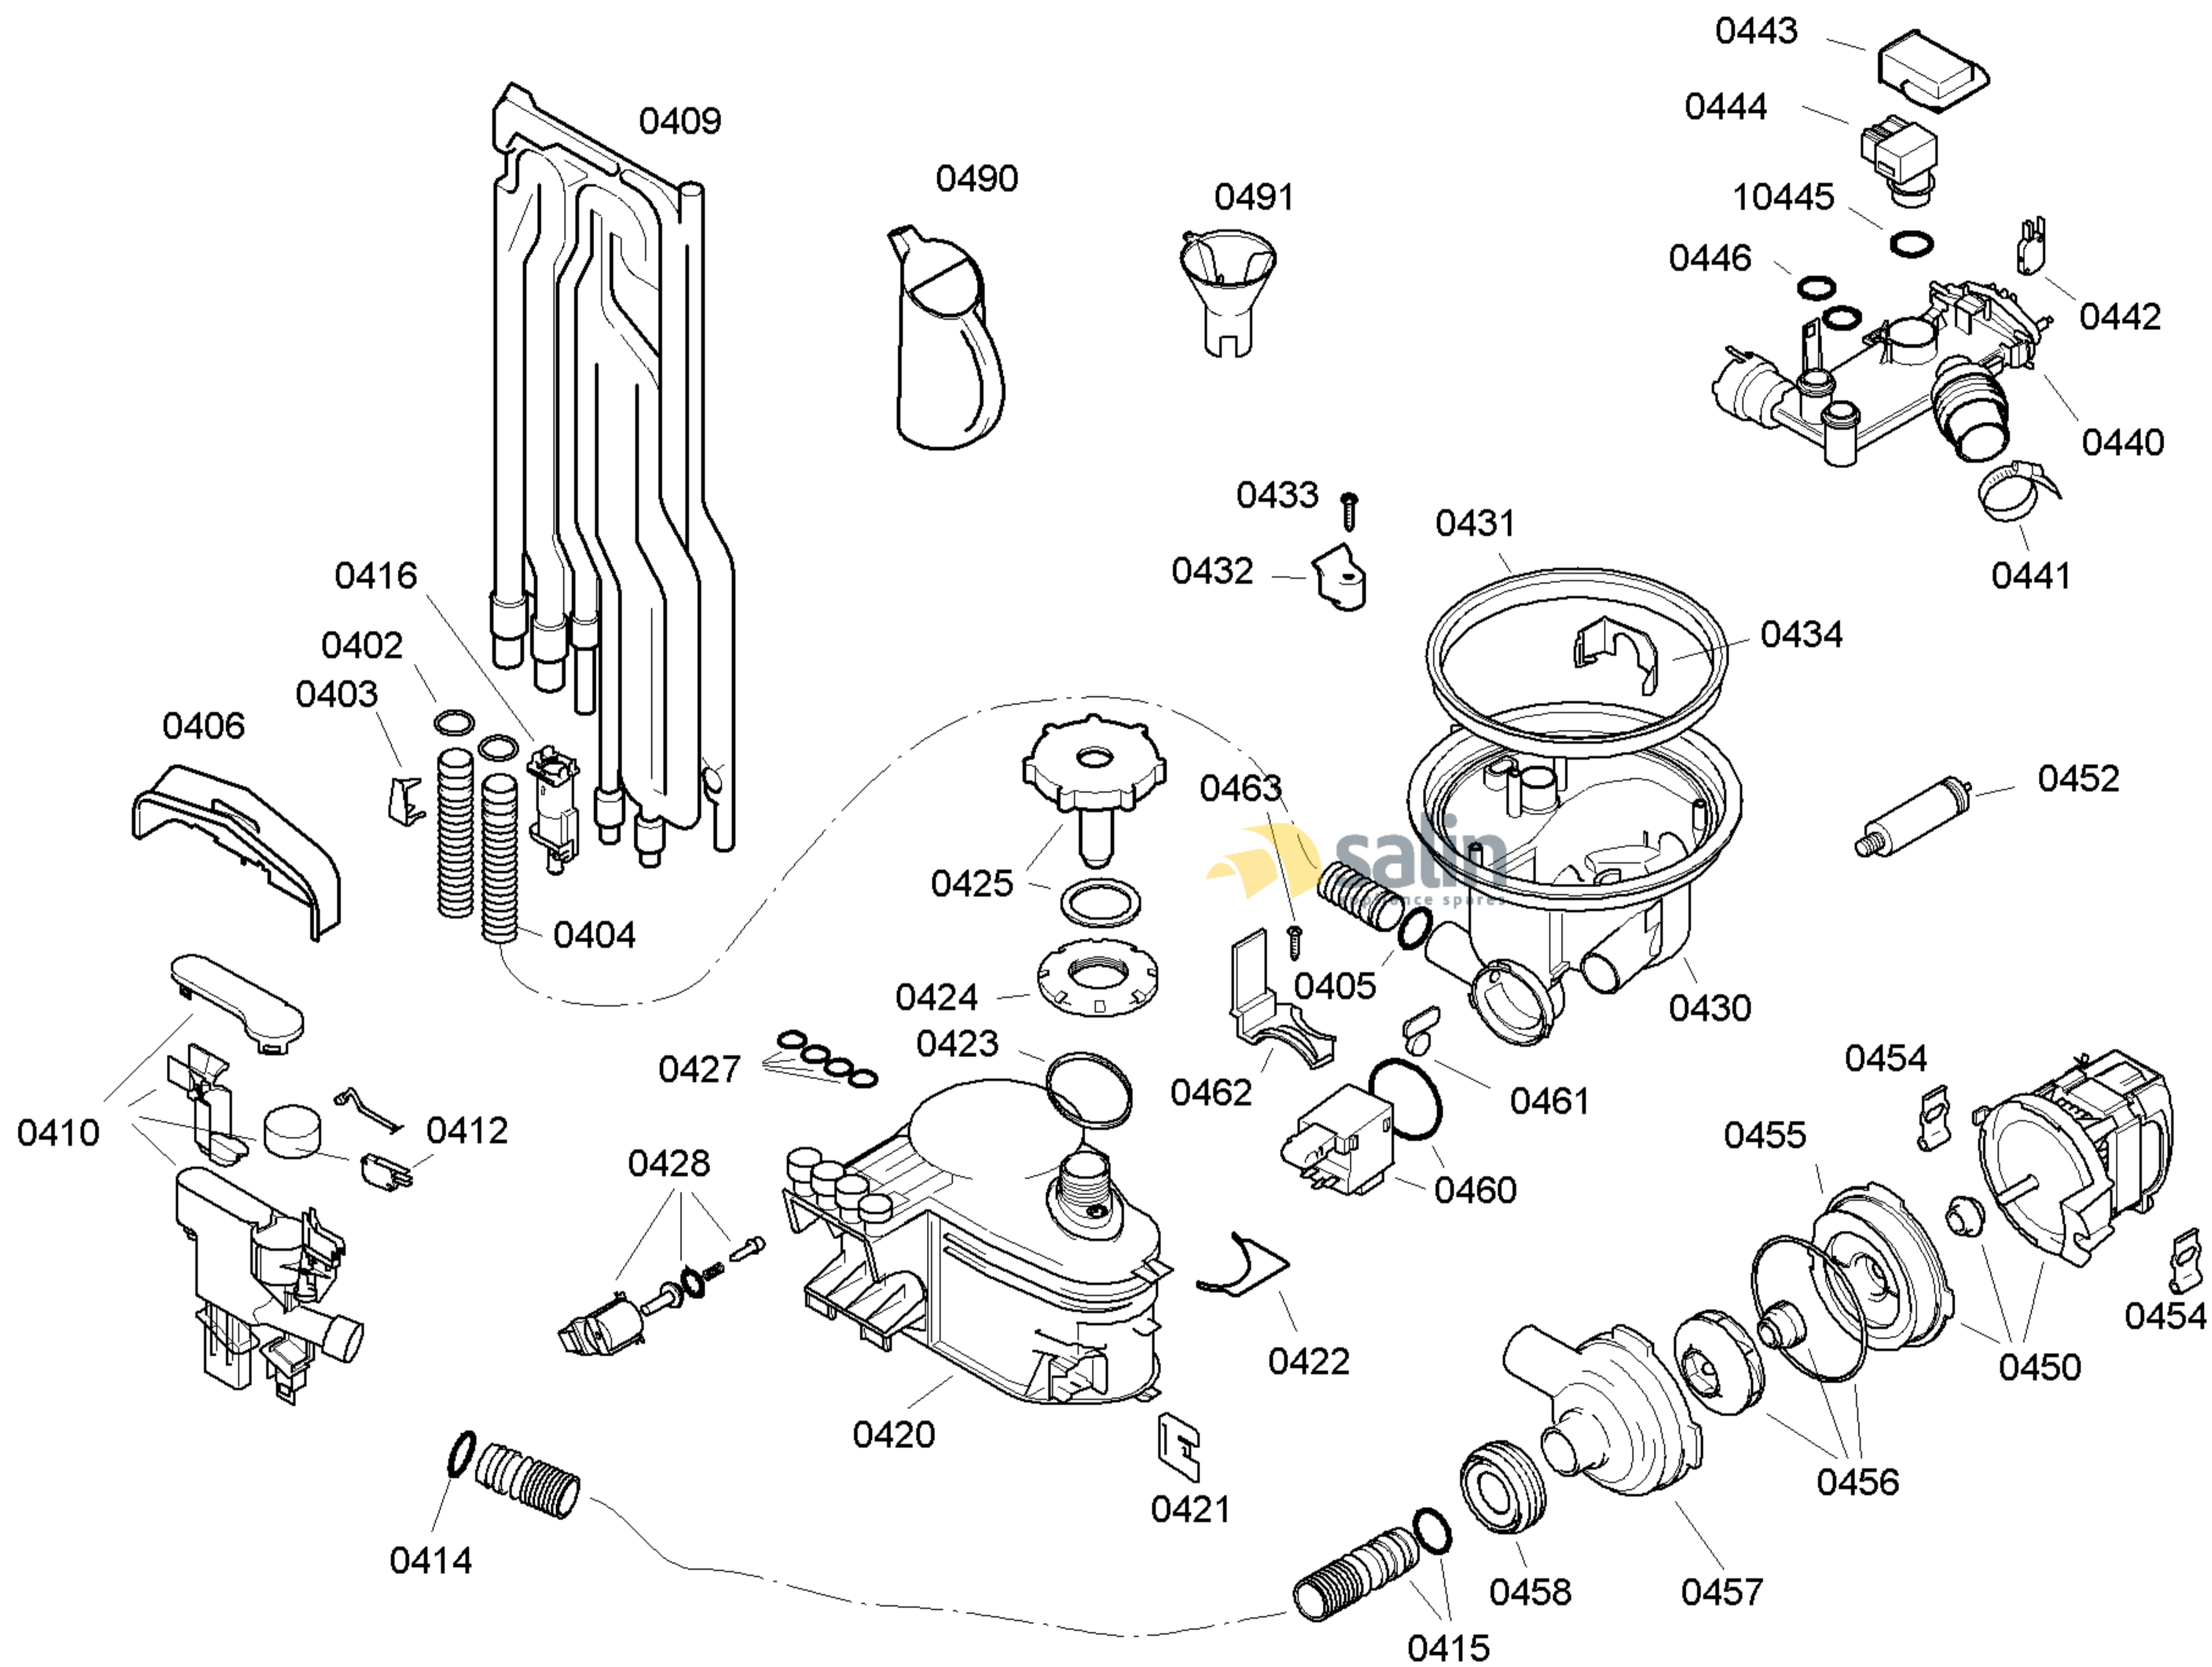

58300000138188 aet 000 a 3/6

FAMILY : SRS43E62EU

MODEL NO: SRS43E62EU/14

Check Position No/Part No or Replacement No

5830000138188 aet 000 a 5/6

FAMILY : SRS43E62EU
 MODEL NO: SRS43E62EU/14
 Check Position No/Part No or Replacement No