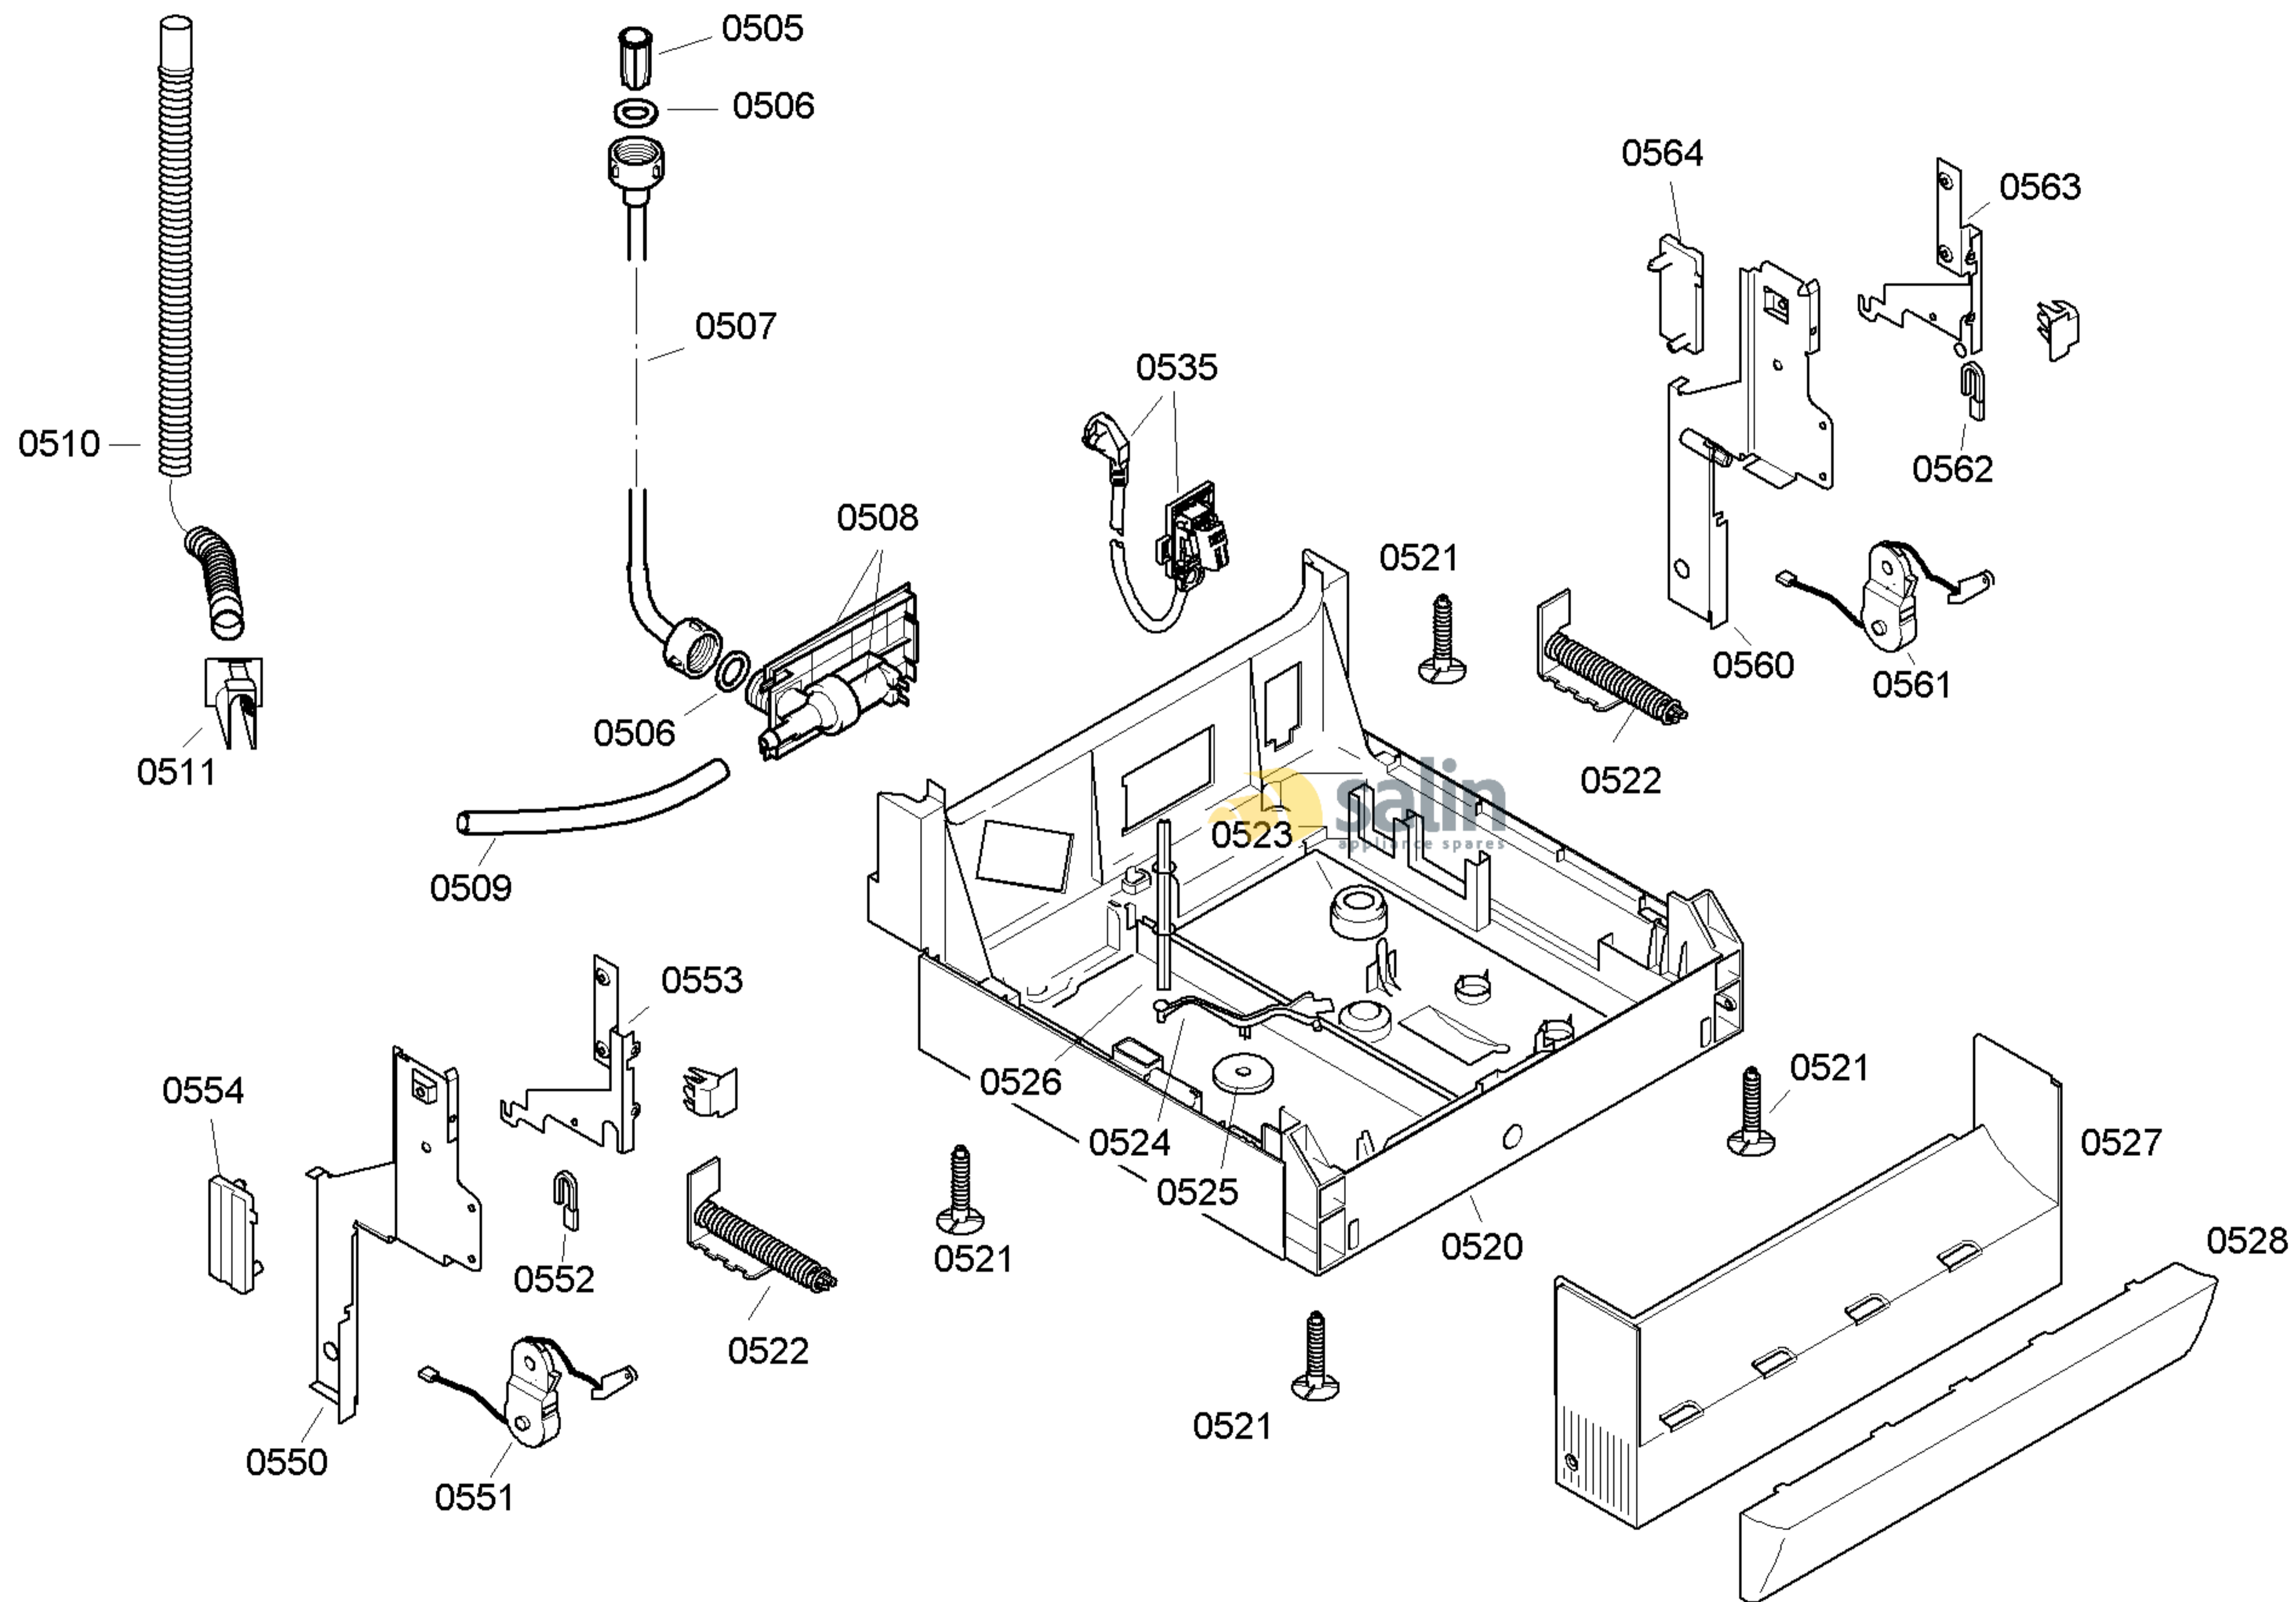

58300000138188 aet 000 a 3/6

FAMILY : SRS43E62EU

MODEL NO: SRS43E62EU/14

Check Position No/Part No or Replacement No

5830000138188 aet 000 a 5/6

FAMILY : SRS43E62EU
 MODEL NO: SRS43E62EU/14
 Check Position No/Part No or Replacement No