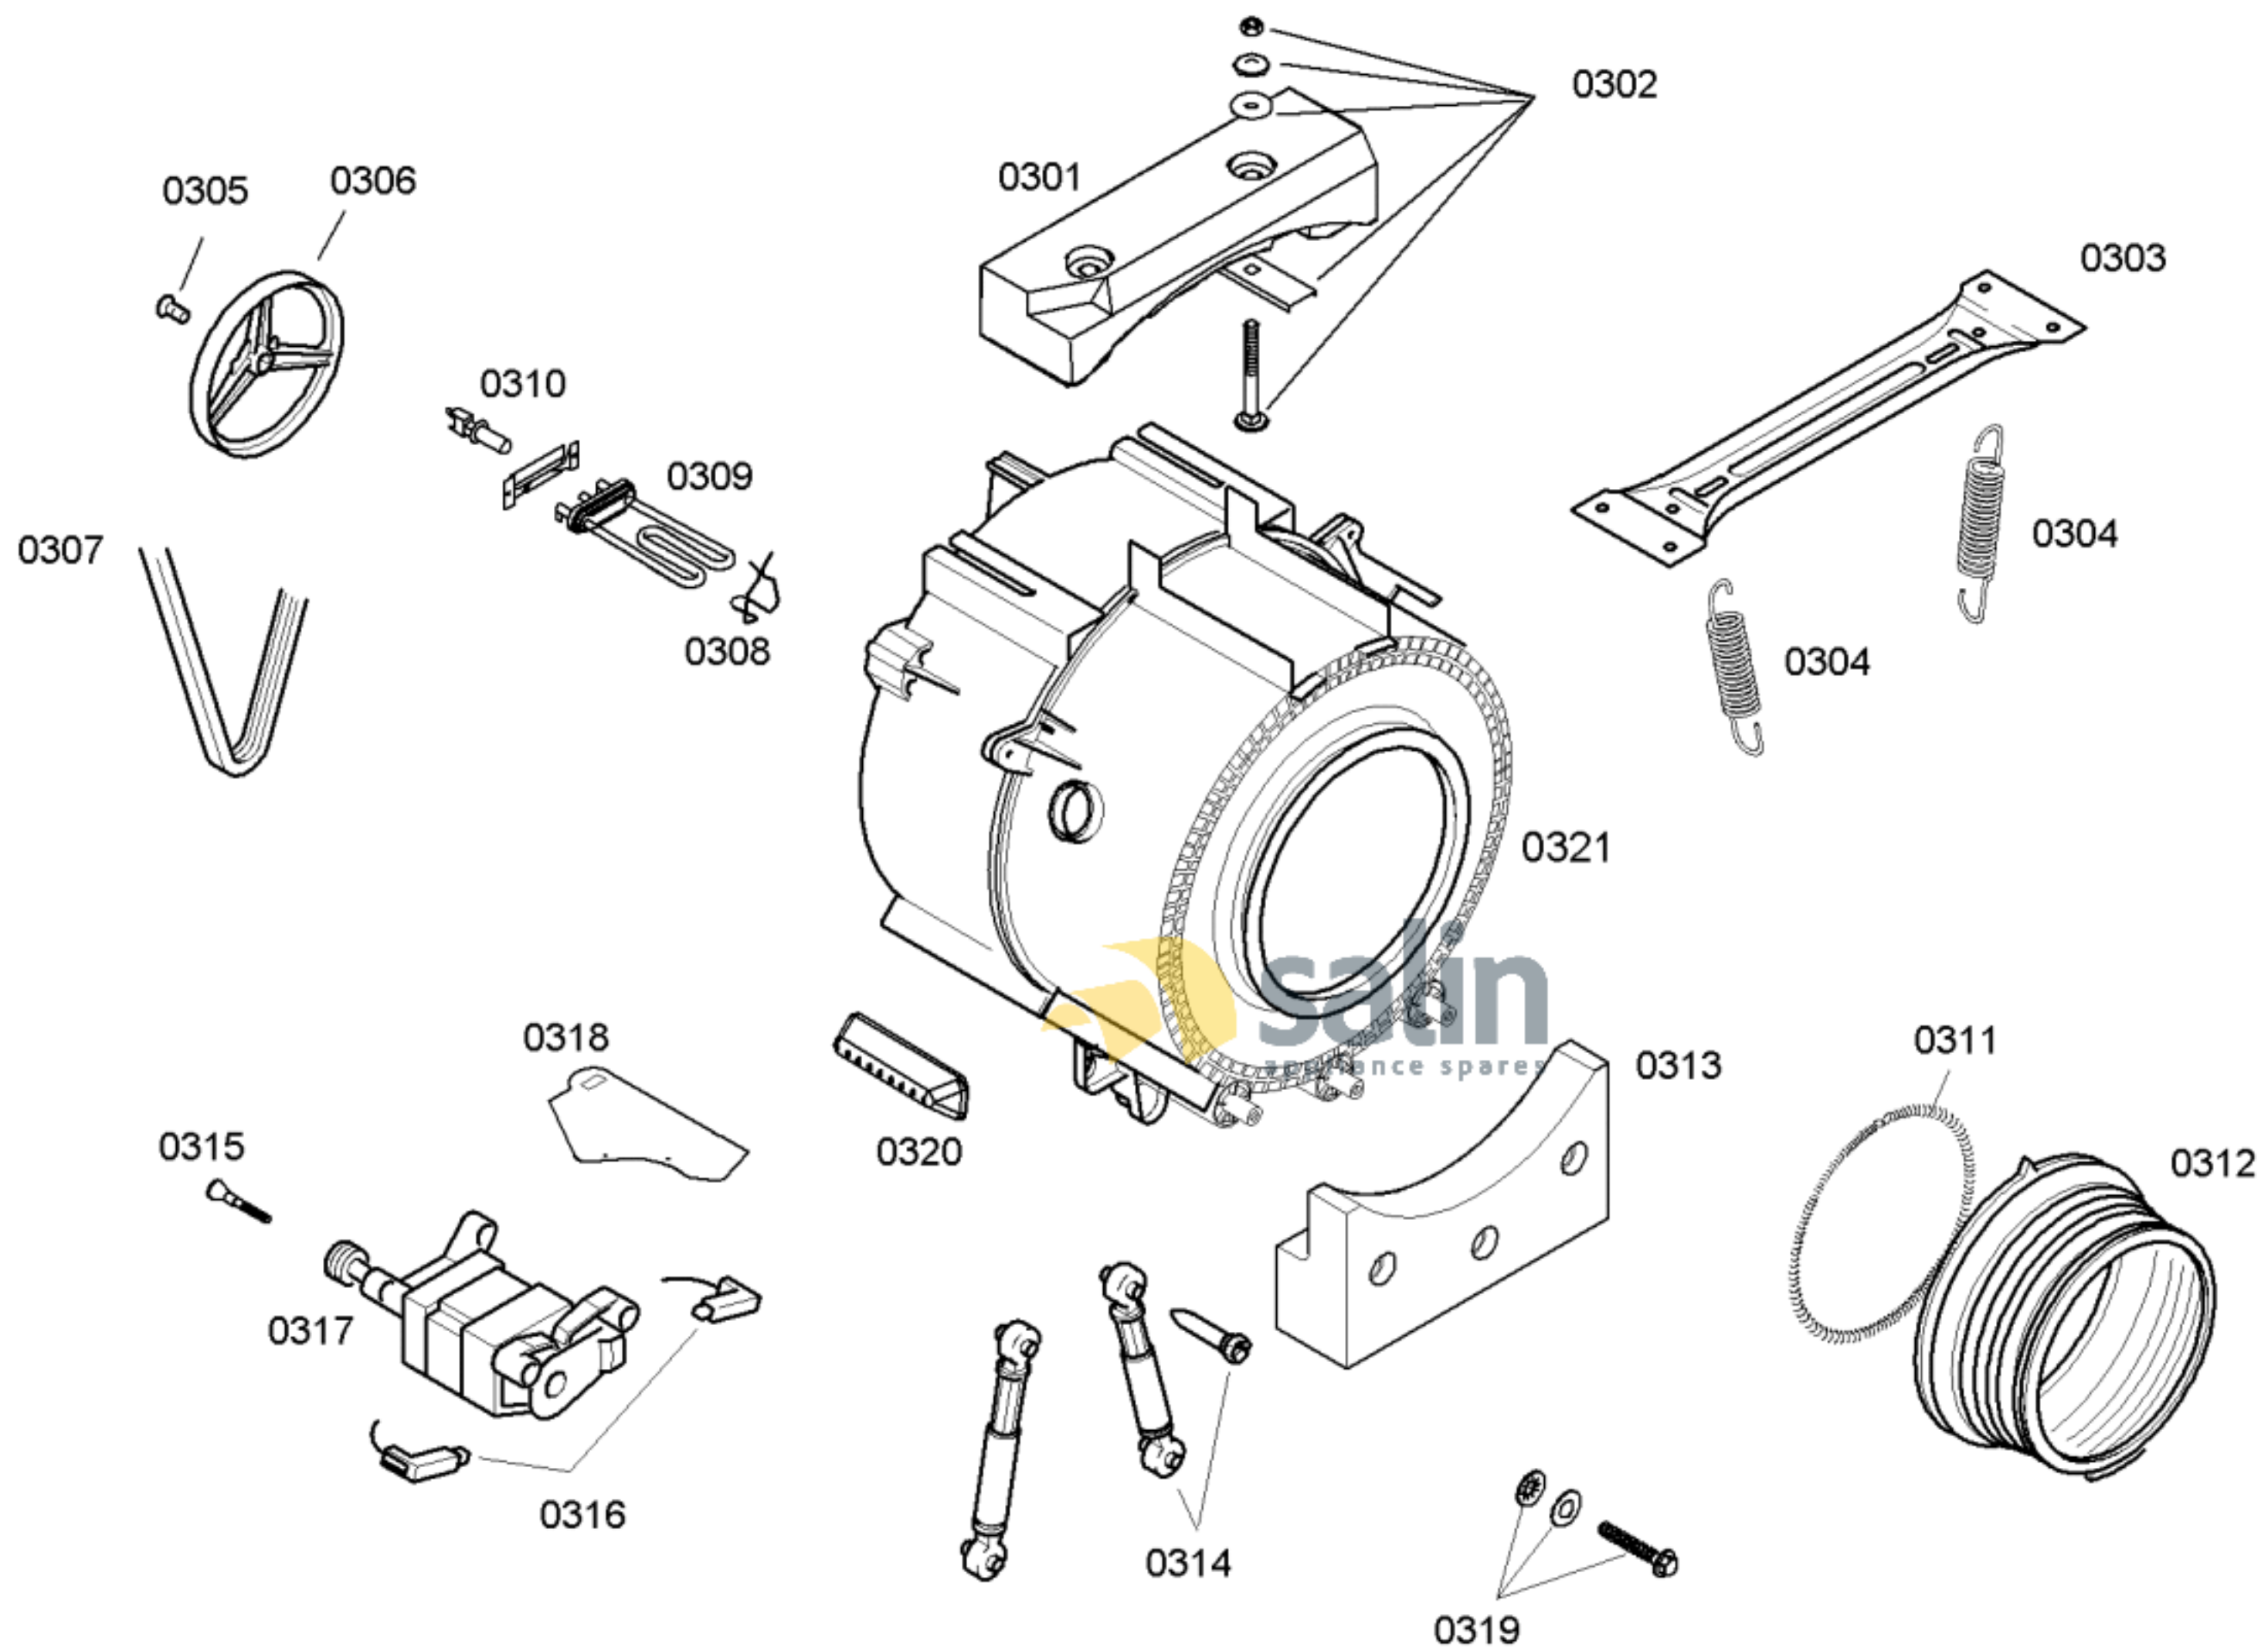

58300000129342 aet 000 b 2/4

FAMILY : WAA24271CE

MODEL NO: WAA24271CE/24

Check Position No/Part No or Replacement No

58300000129342 aet 000 b 3/4

FAMILY : WAA24271CE  
 MODEL NO: WAA24271CE/24  
 Check Position No/Part No or Replacement No