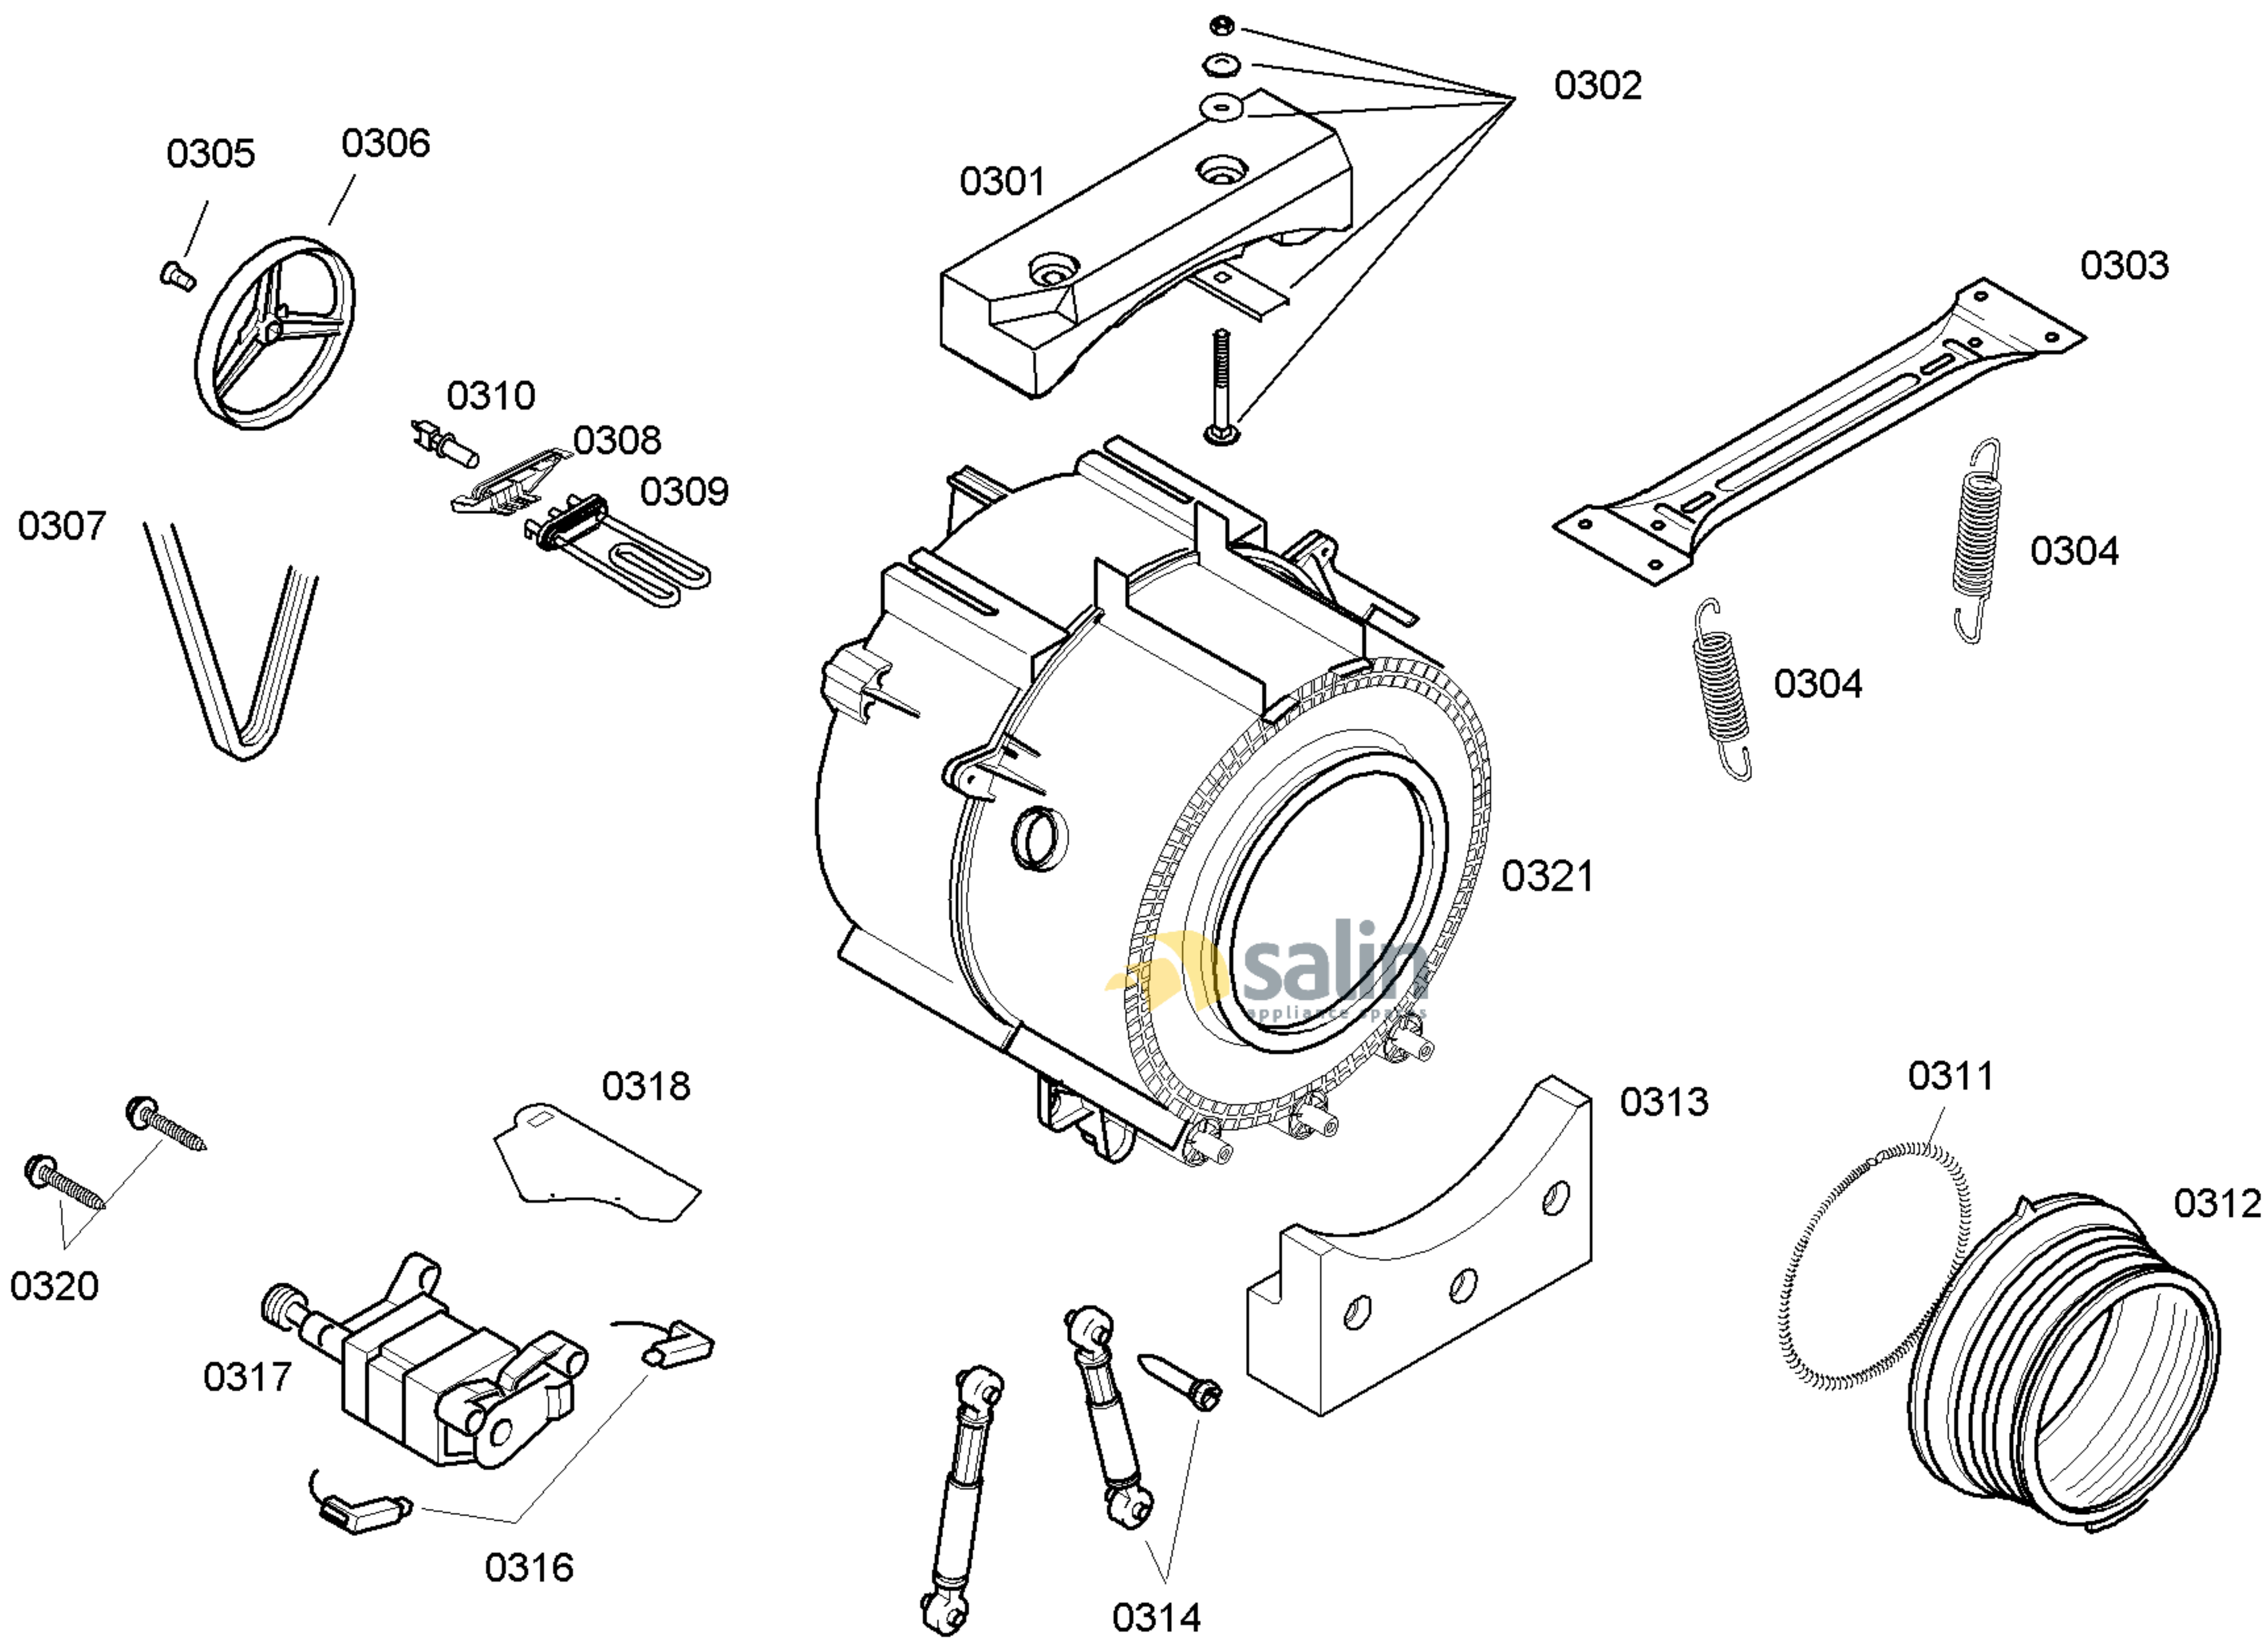

58300000121441 aet 000 a 2/4

FAMILY : WAA28161GB

MODEL NO: WAA28161GB/07

Check Position No/Part No or Replacement No

5830000121441 aet 000 a 3/4

FAMILY : WAA28161GB
 MODEL NO: WAA28161GB/07
 Check Position No/Part No or Replacement No