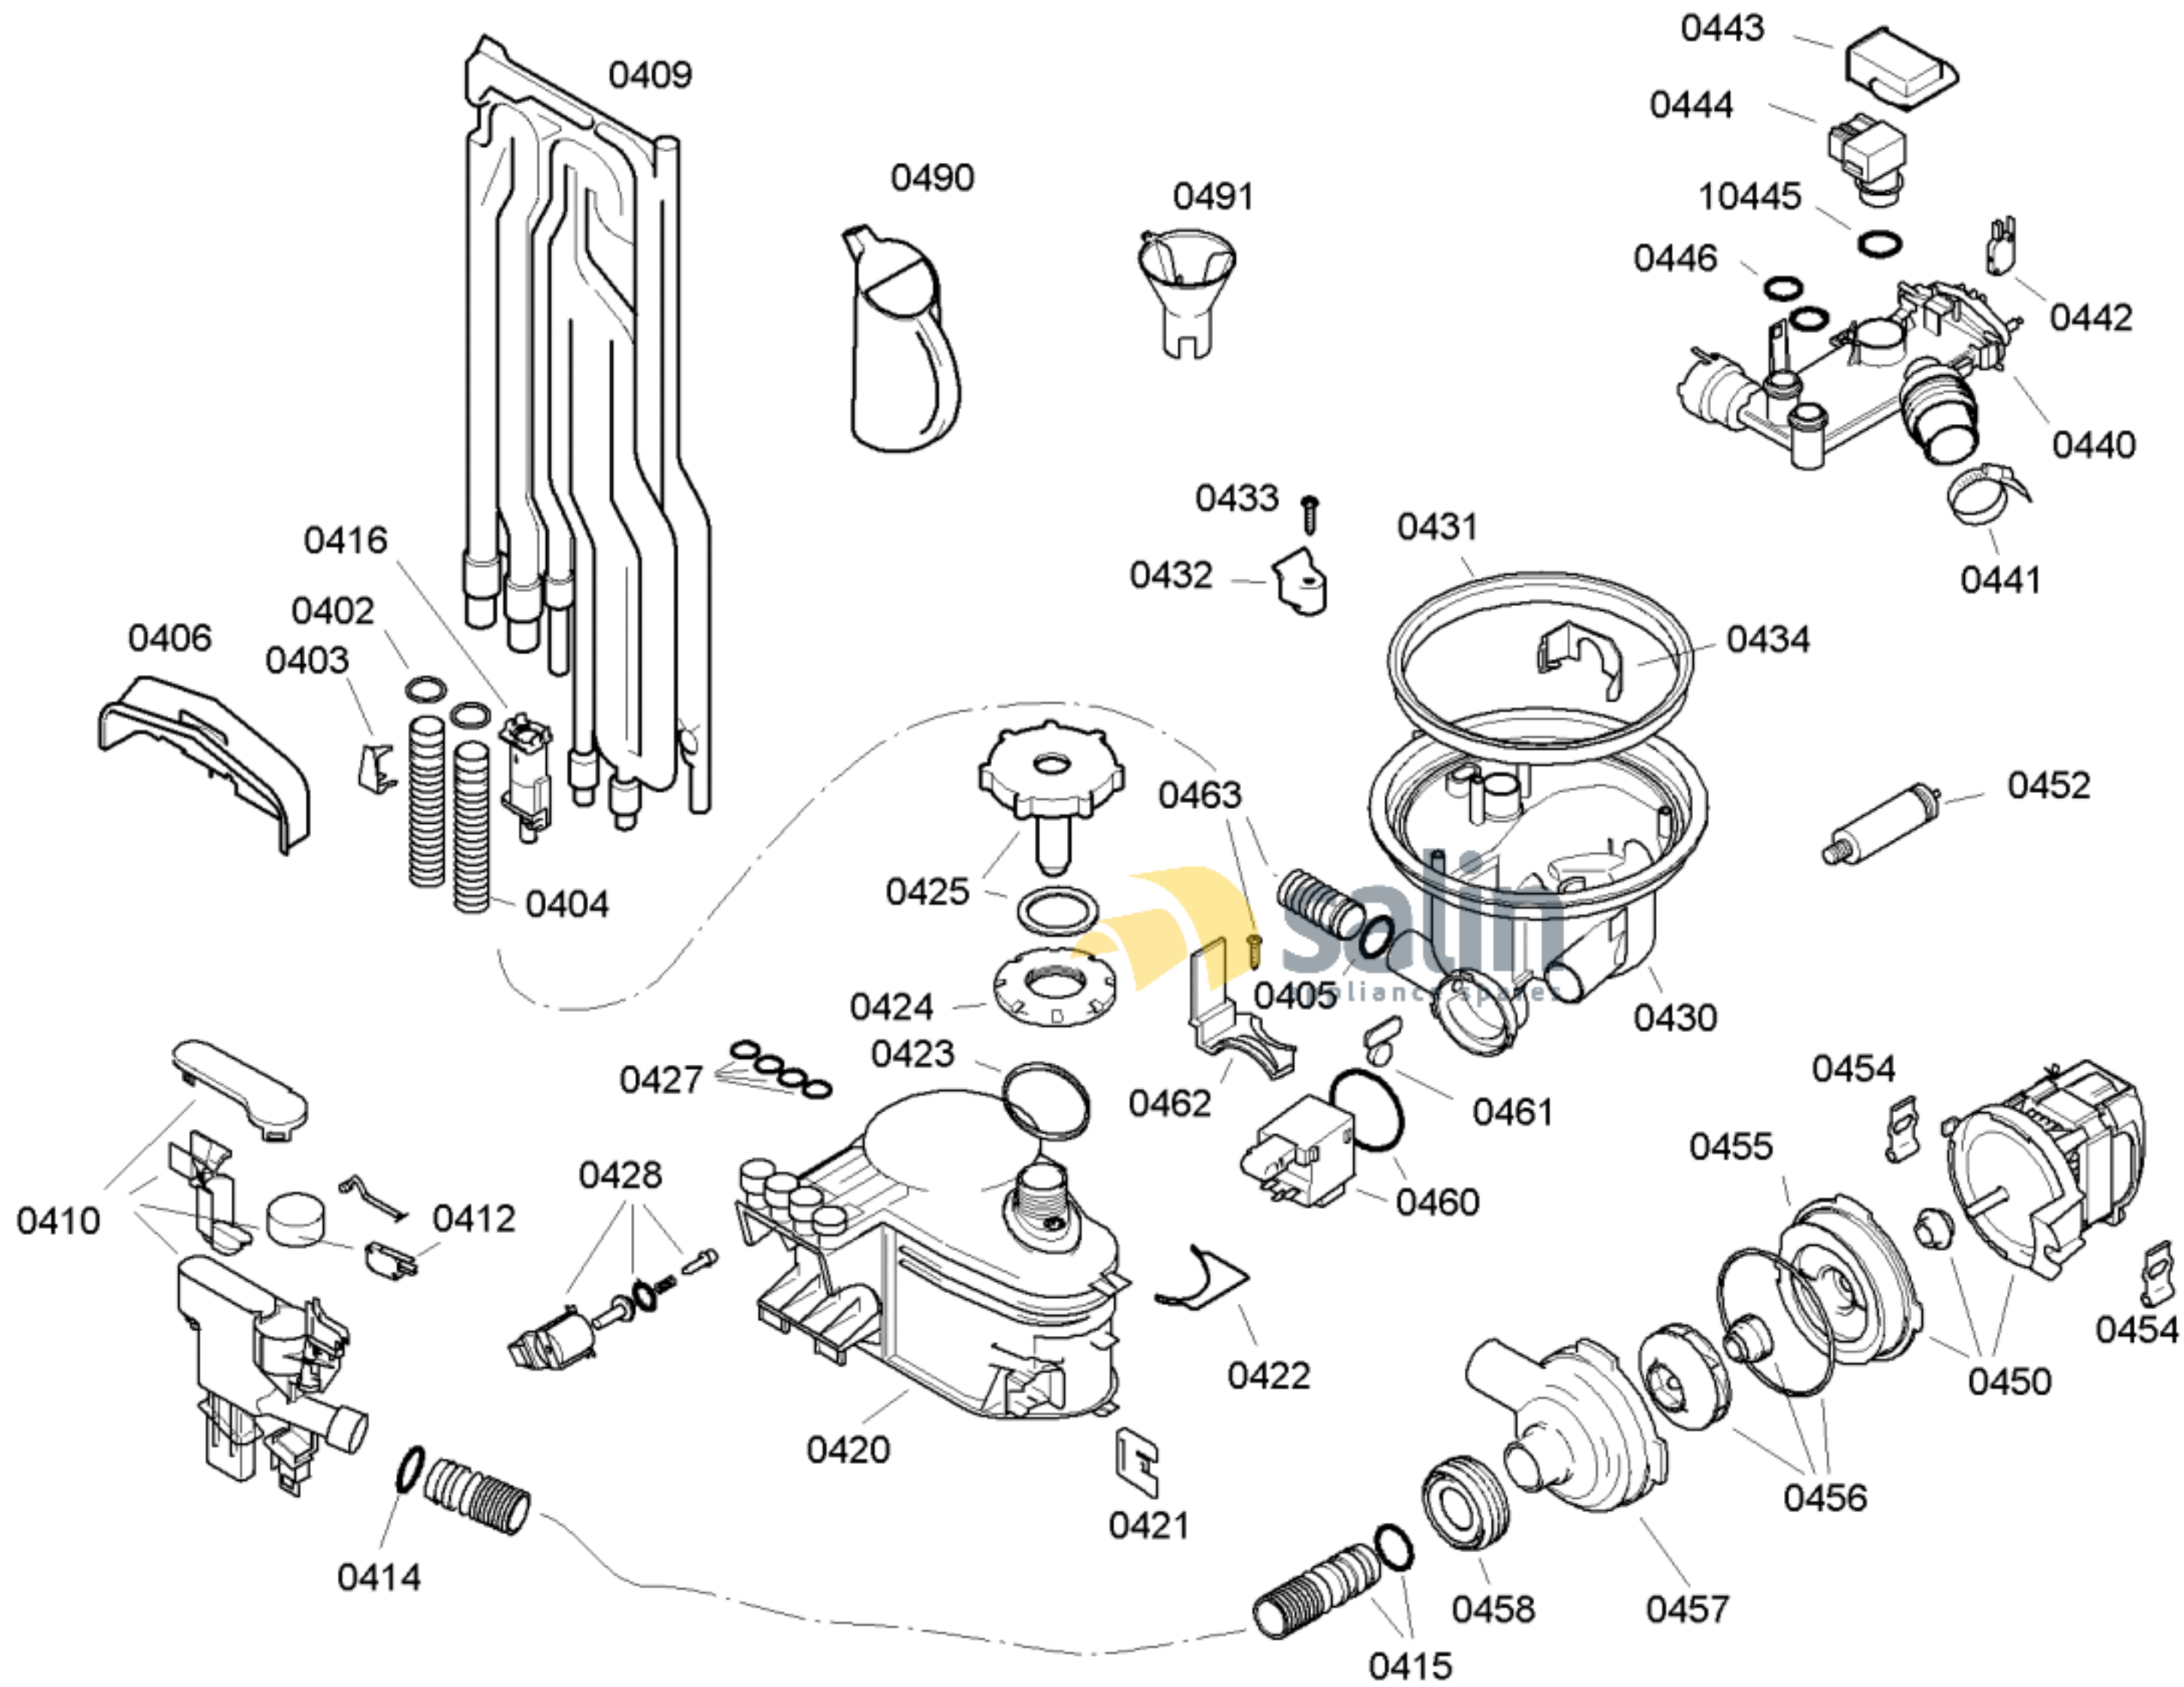

5830000120790 aet 000 b 1/6

FAMILY : SRS43C22GB
MODEL NO: SRS43C22GB/05
Check Position No/Part No or Replacement No

5830000120790 aet 000 b 3/6

FAMILY : SRS43C22GB
 MODEL NO: SRS43C22GB/05
 Check Position No/Part No or Replacement No

58300000120790 aet 000 b 4/6

FAMILY : SRS43C22GB

MODEL NO: SRS43C22GB/05

Check Position No/Part No or Replacement No

5830000120790 aet 000 b 5/6

FAMILY : SRS43C22GB
 MODEL NO: SRS43C22GB/05
 Check Position No/Part No or Replacement No