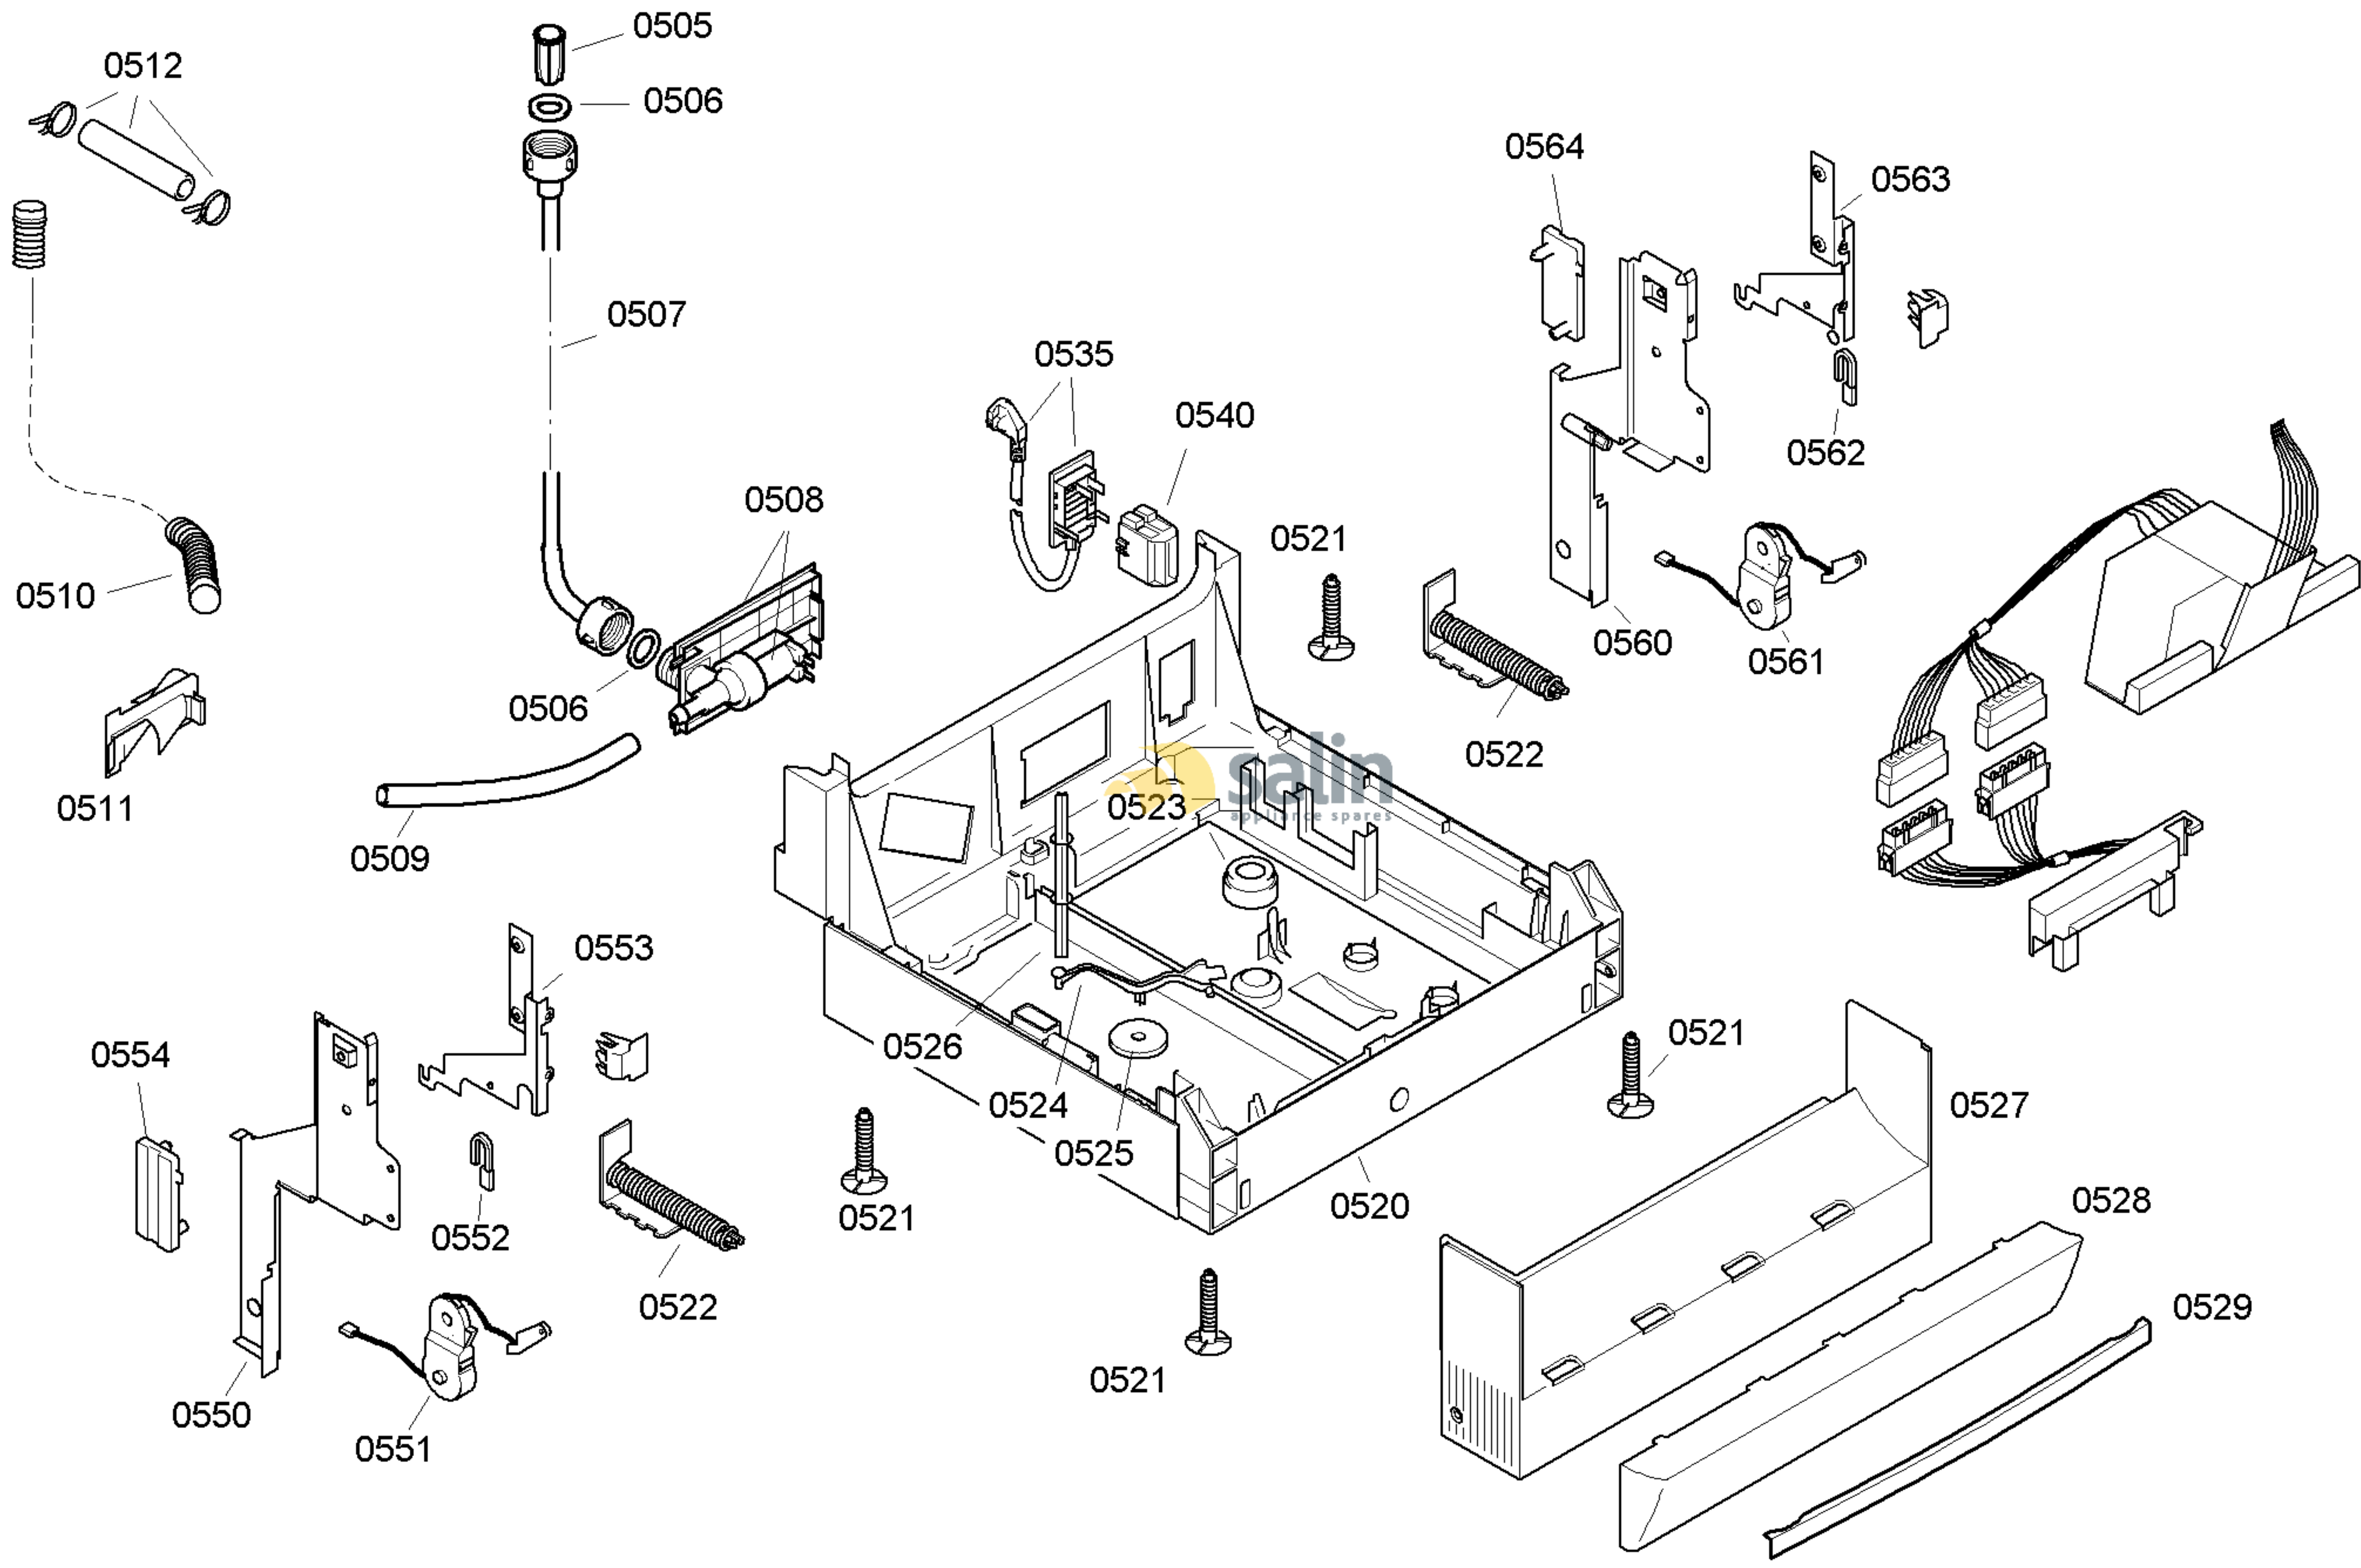

5830000120790 aet 000 b 1/6

FAMILY : SRS43C22GB
MODEL NO: SRS43C22GB/05
Check Position No/Part No or Replacement No

5830000120790 aet 000 b 3/6

FAMILY : SRS43C22GB
 MODEL NO: SRS43C22GB/05
 Check Position No/Part No or Replacement No

58300000120790 aet 000 b 4/6

FAMILY : SRS43C22GB

MODEL NO: SRS43C22GB/05

Check Position No/Part No or Replacement No

5830000120790 aet 000 b 5/6

FAMILY : SRS43C22GB
 MODEL NO: SRS43C22GB/05
 Check Position No/Part No or Replacement No