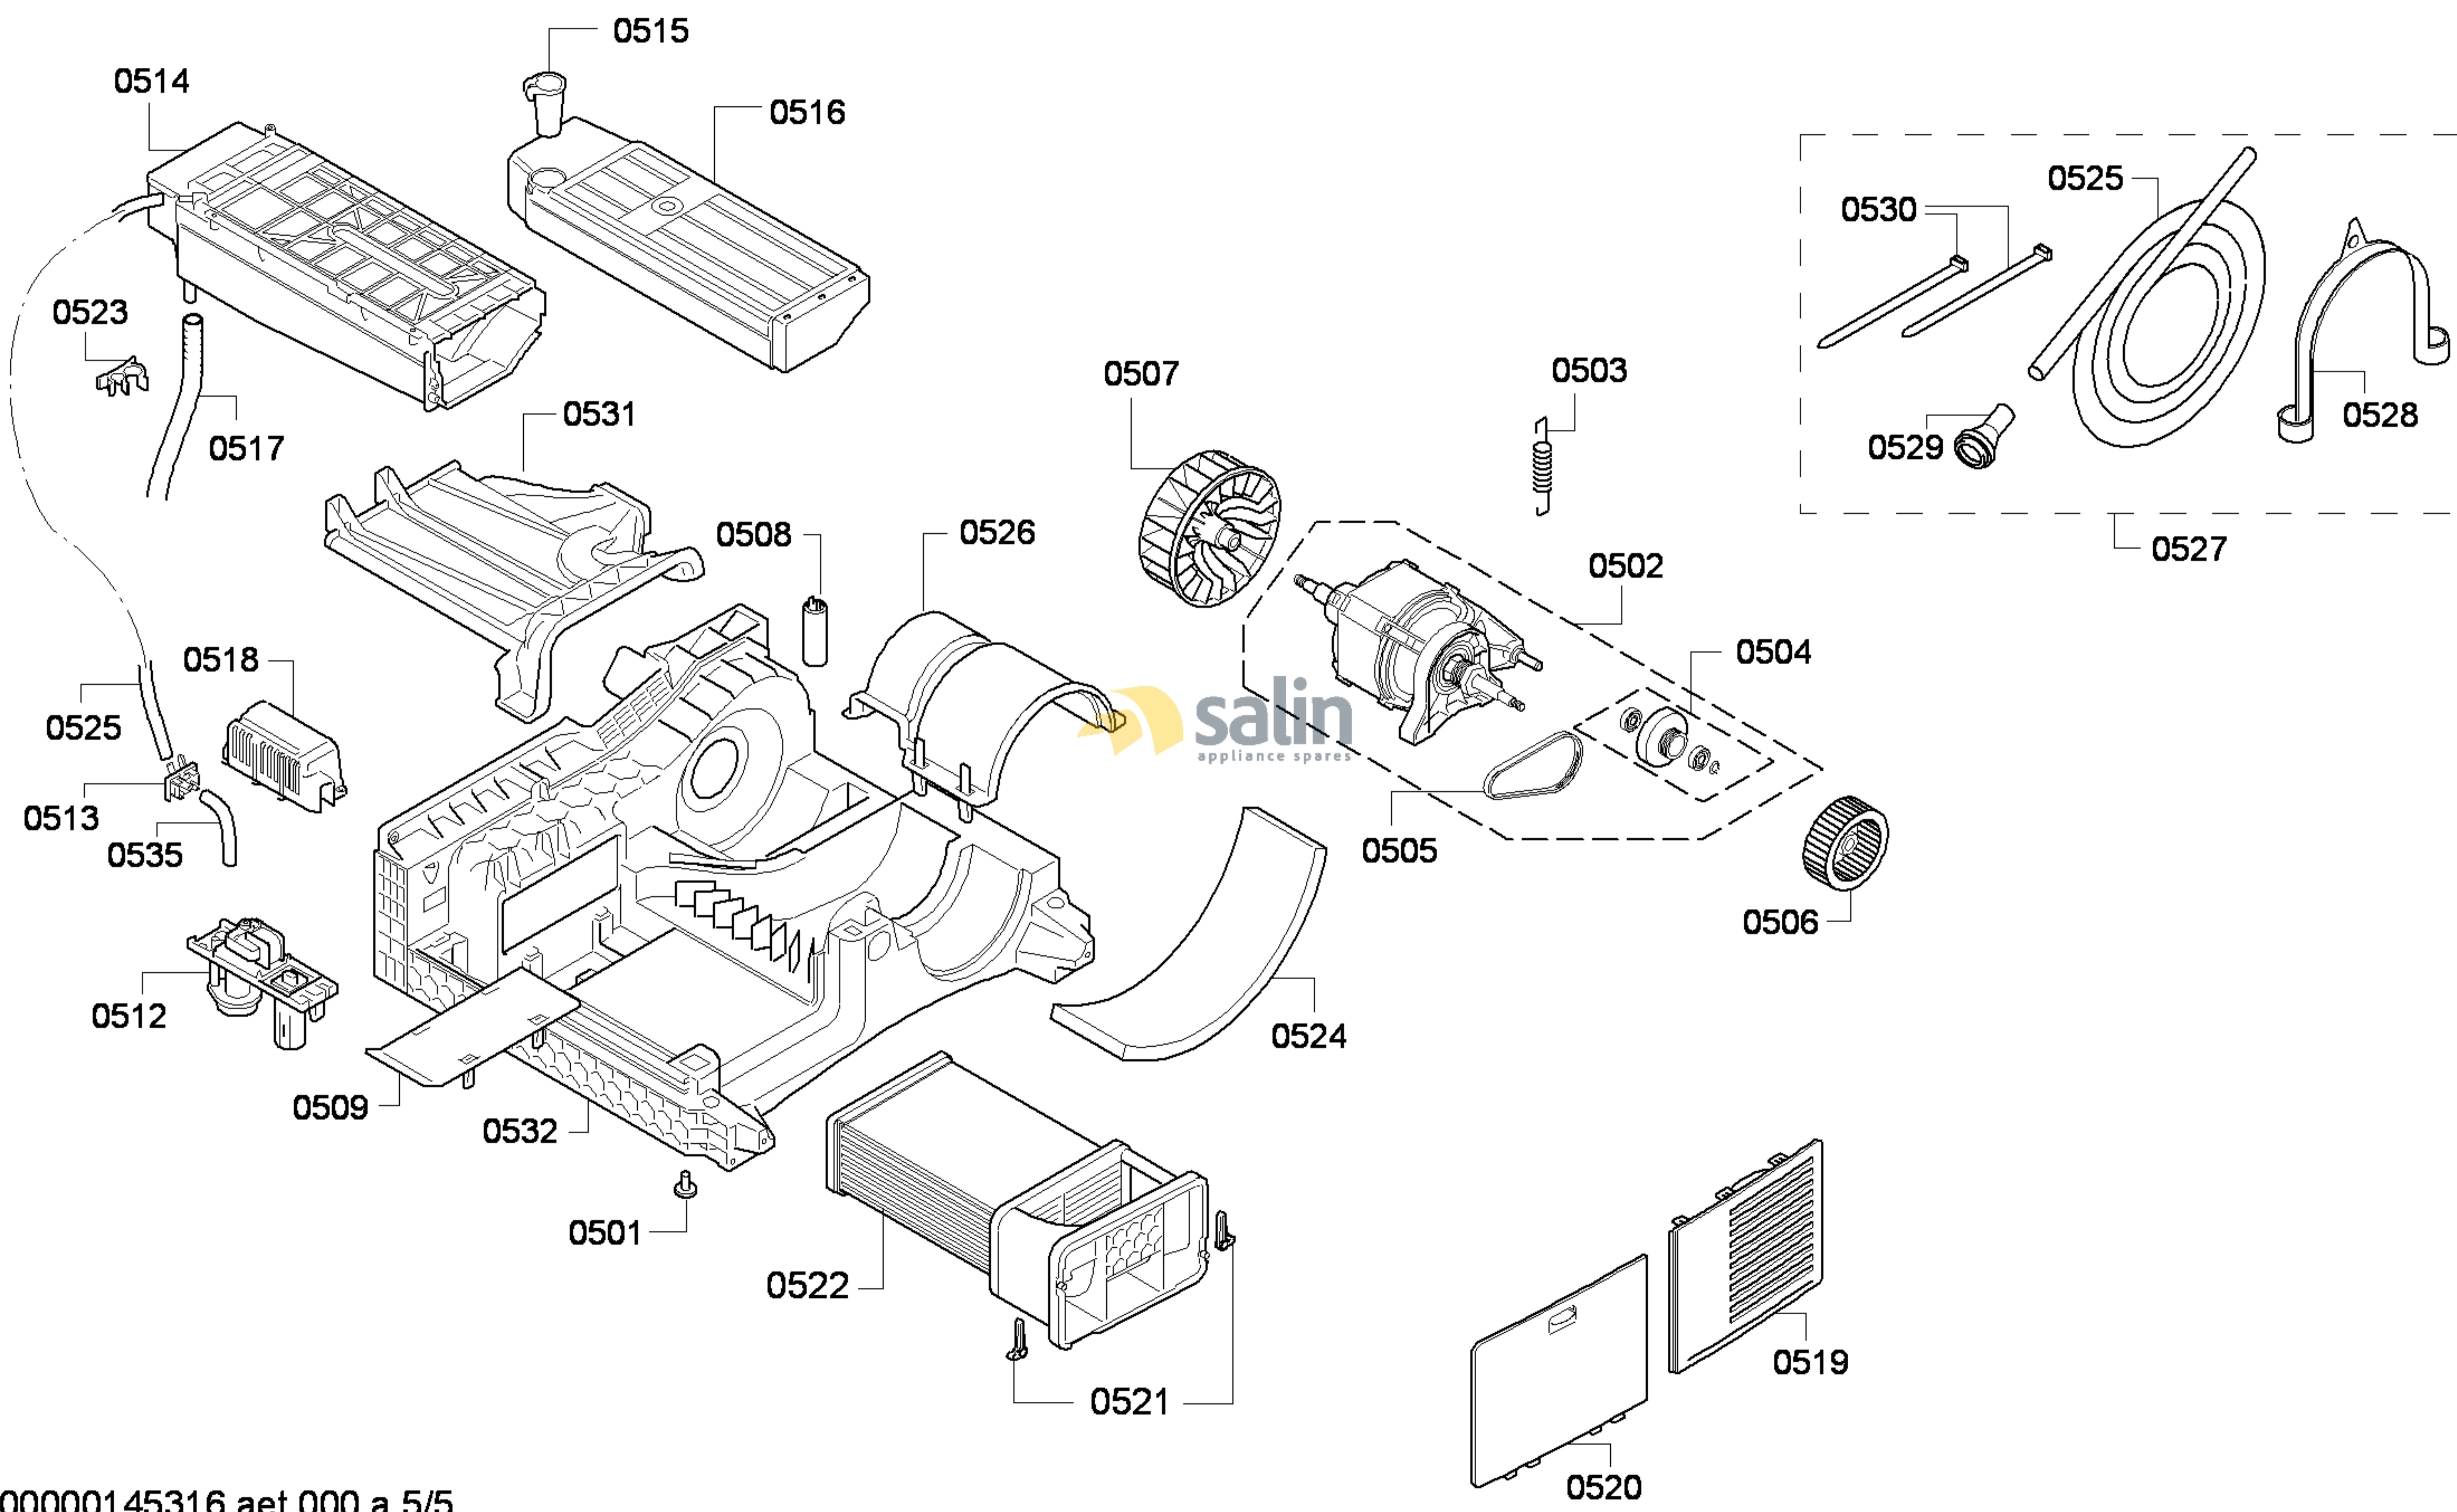

0199

58300000145316 aet 000 a 4/5

FAMILY : WTE863D3NL

MODEL NO: WTE863D3NL/20

Check Position No/Part No or Replacement No

5830000145316 aet 000 a 5/5

FAMILY : WTE863D3NL  
 MODEL NO: WTE863D3NL/20  
 Check Position No/Part No or Replacement No