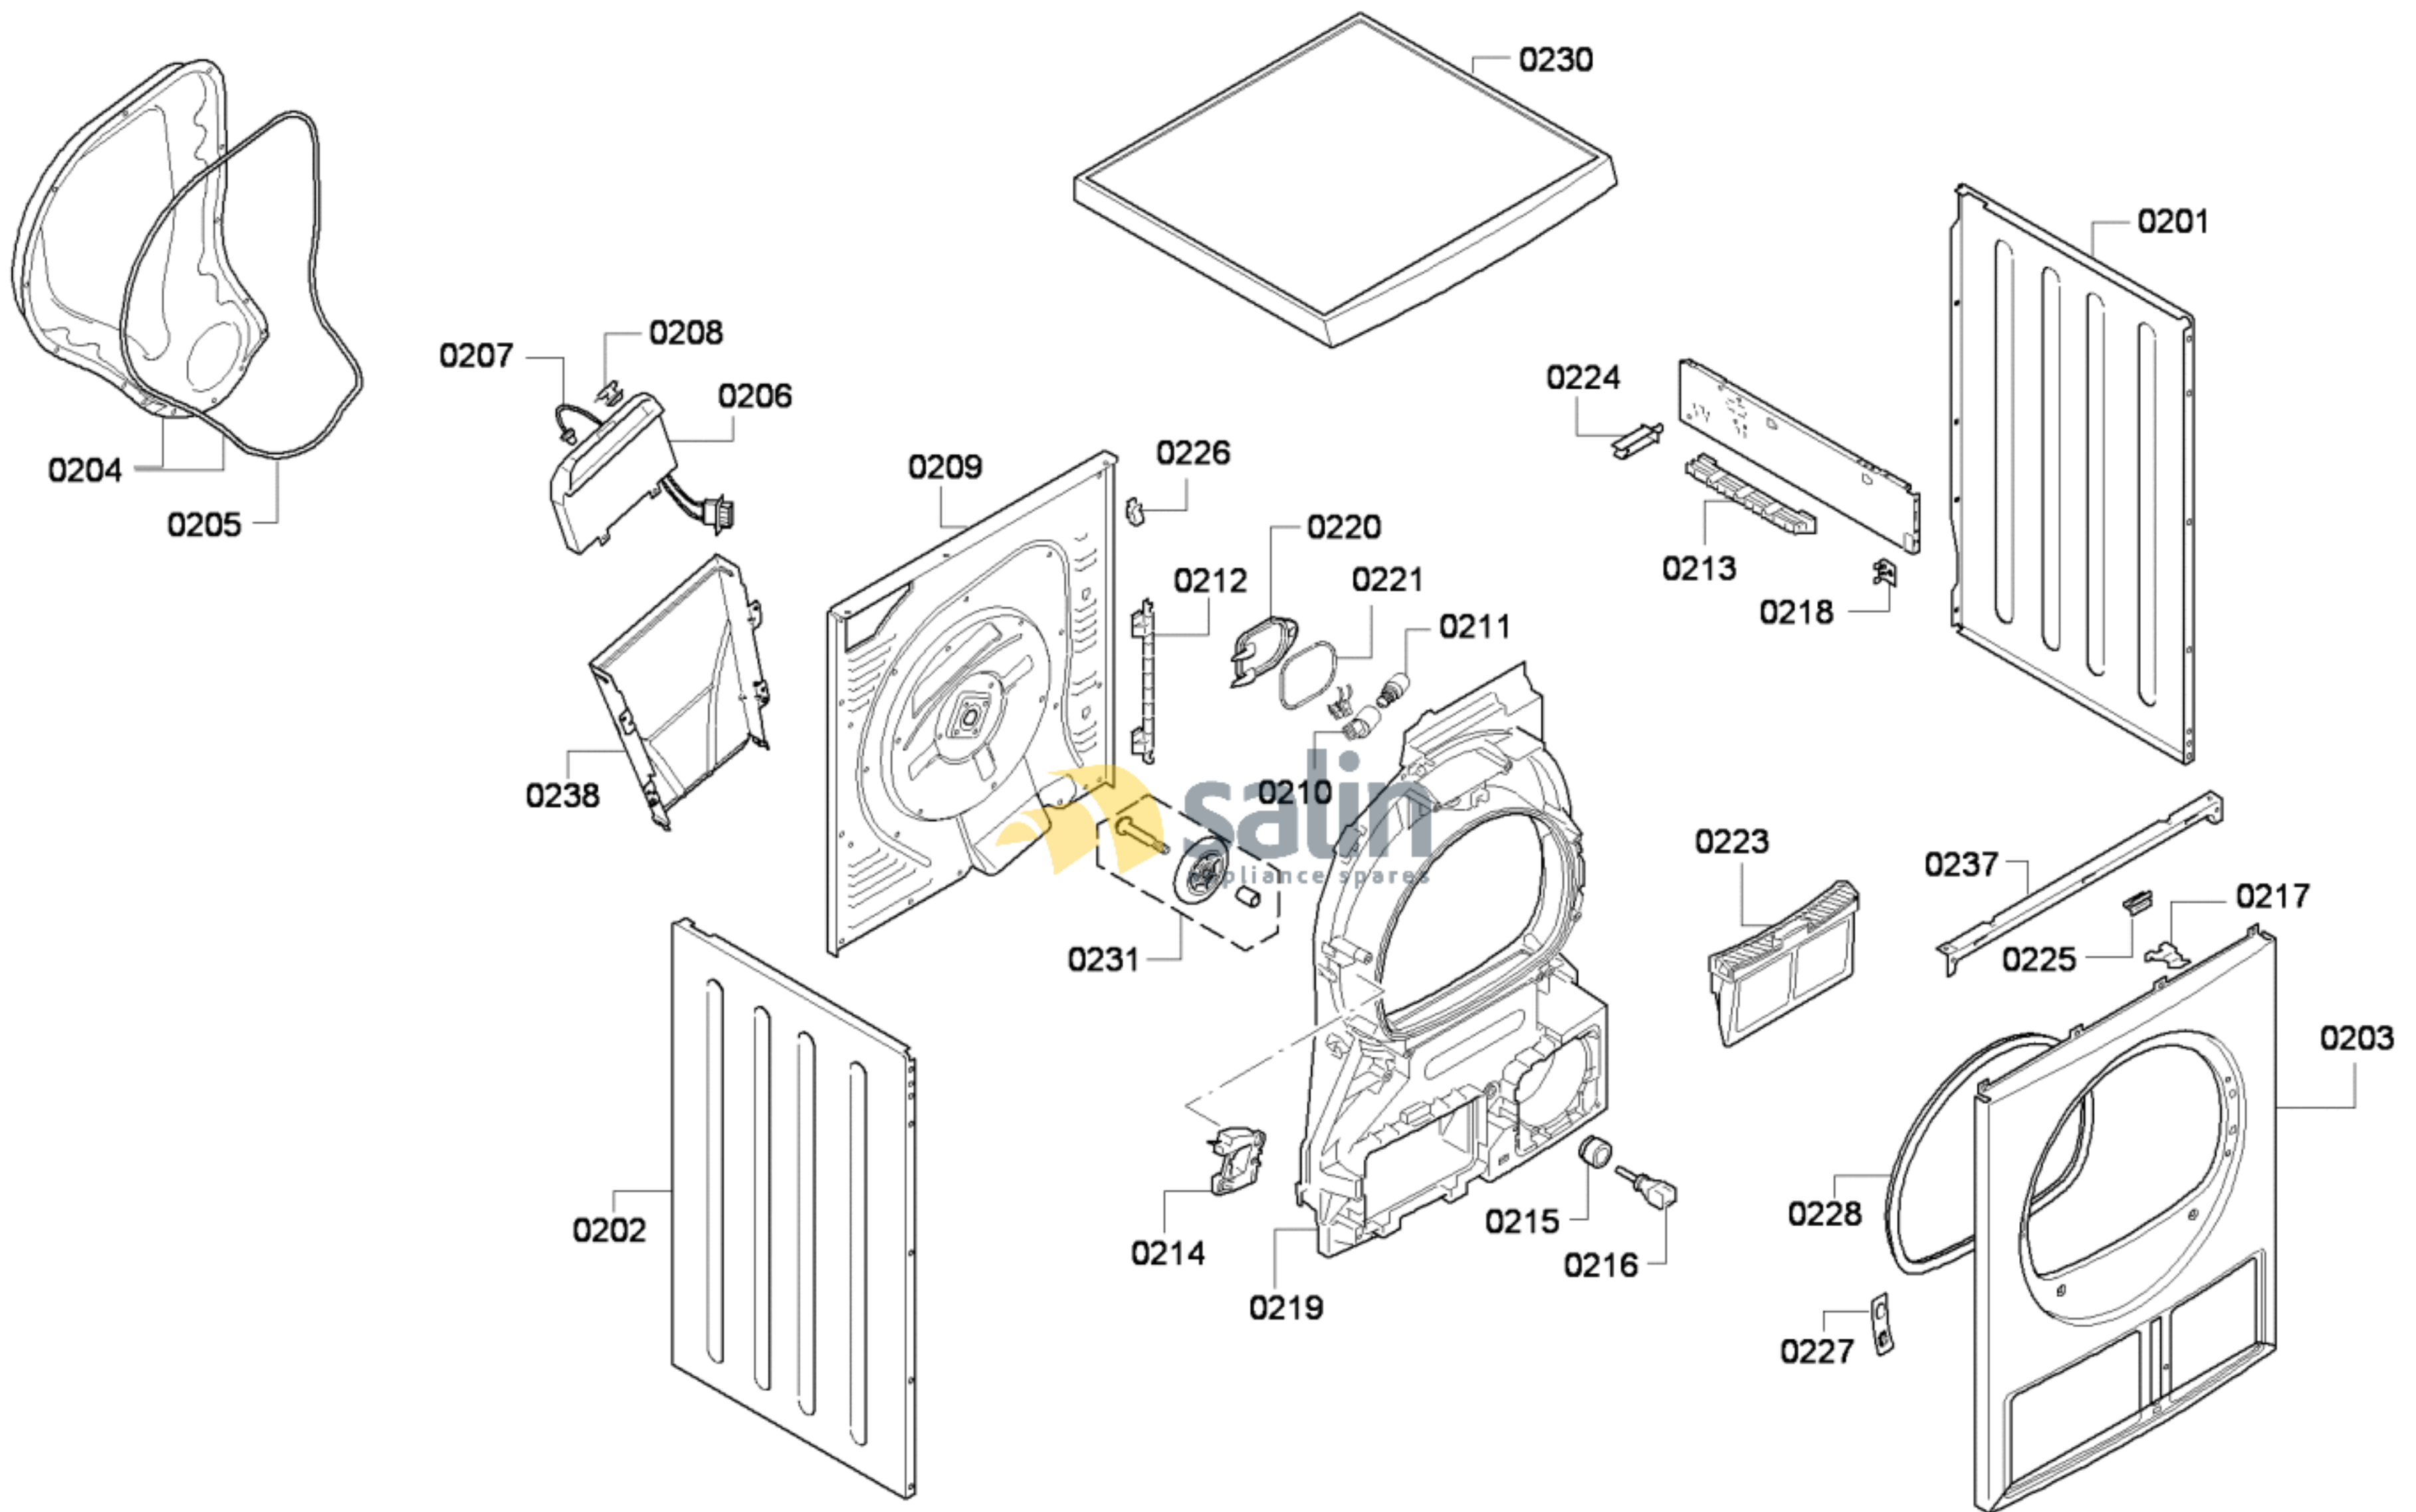

0199

58300000145316 aet 000 a 4/5

FAMILY : WTE863D3NL

MODEL NO: WTE863D3NL/20

Check Position No/Part No or Replacement No

5830000145316 aet 000 a 5/5

FAMILY : WTE863D3NL  
 MODEL NO: WTE863D3NL/20  
 Check Position No/Part No or Replacement No