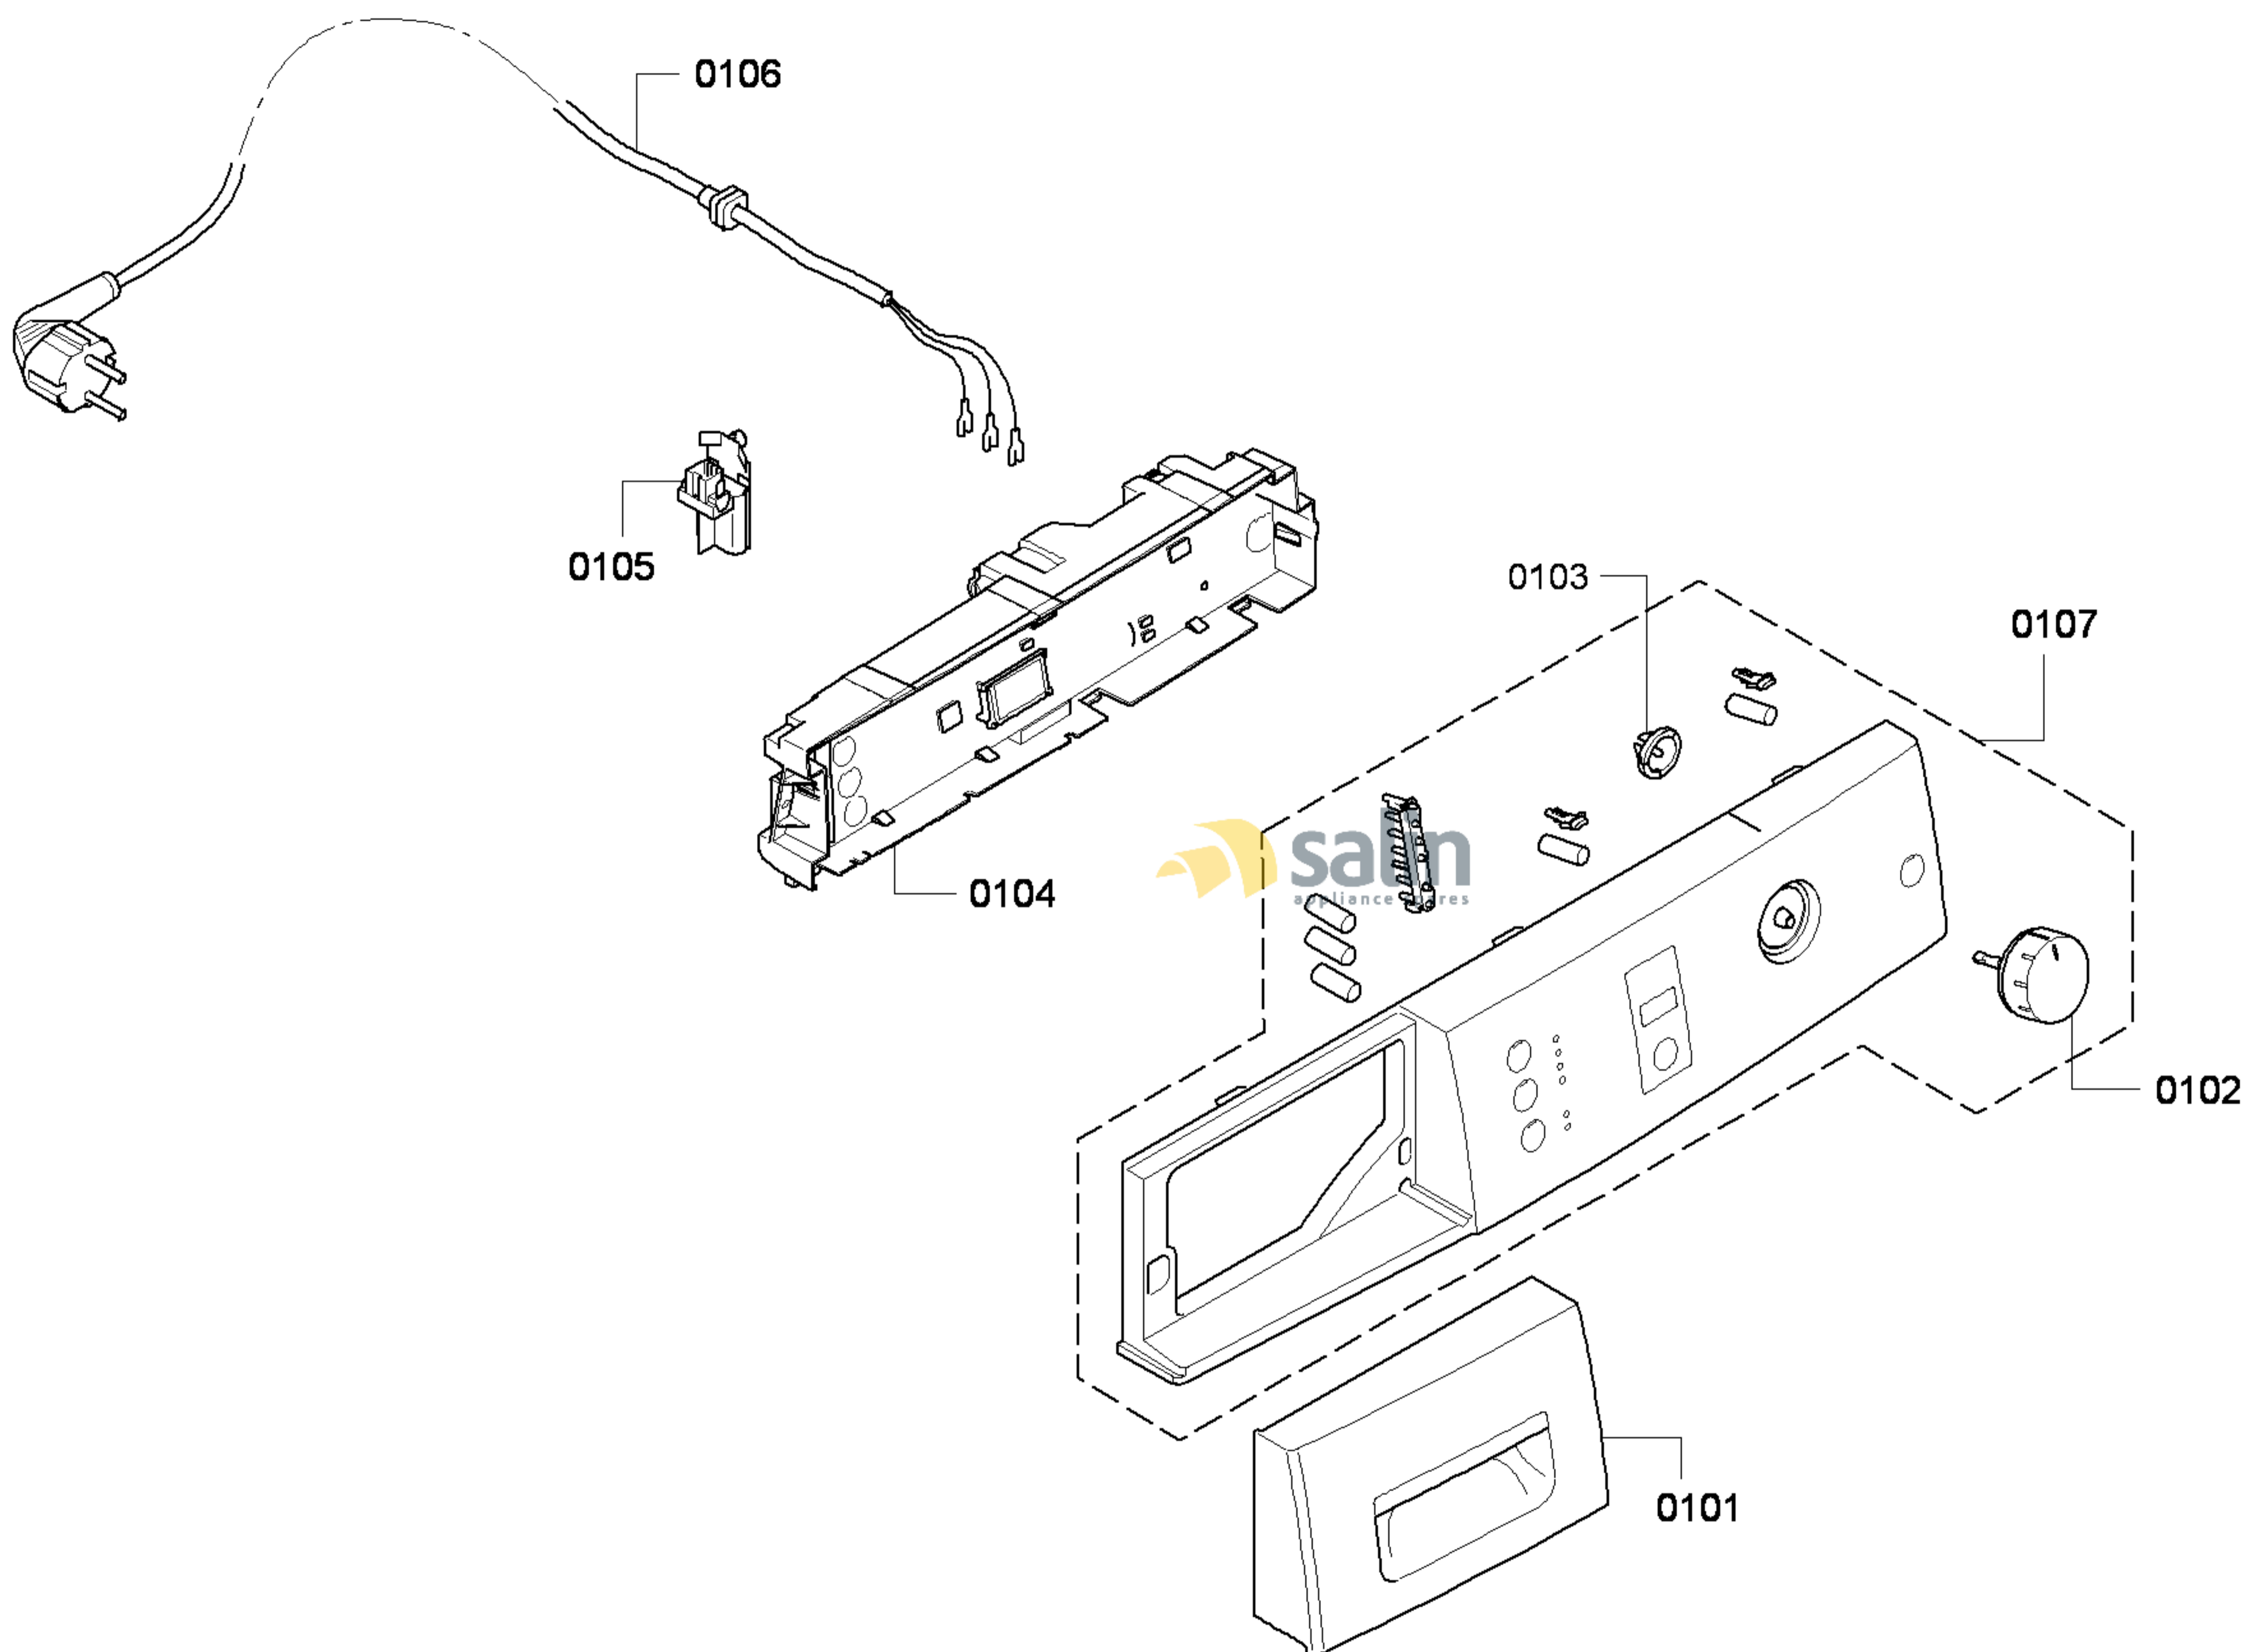

0199

58300000145316 aet 000 a 4/5

FAMILY : WTE863D3NL

MODEL NO: WTE863D3NL/20

Check Position No/Part No or Replacement No

5830000145316 aet 000 a 5/5

FAMILY : WTE863D3NL  
 MODEL NO: WTE863D3NL/20  
 Check Position No/Part No or Replacement No