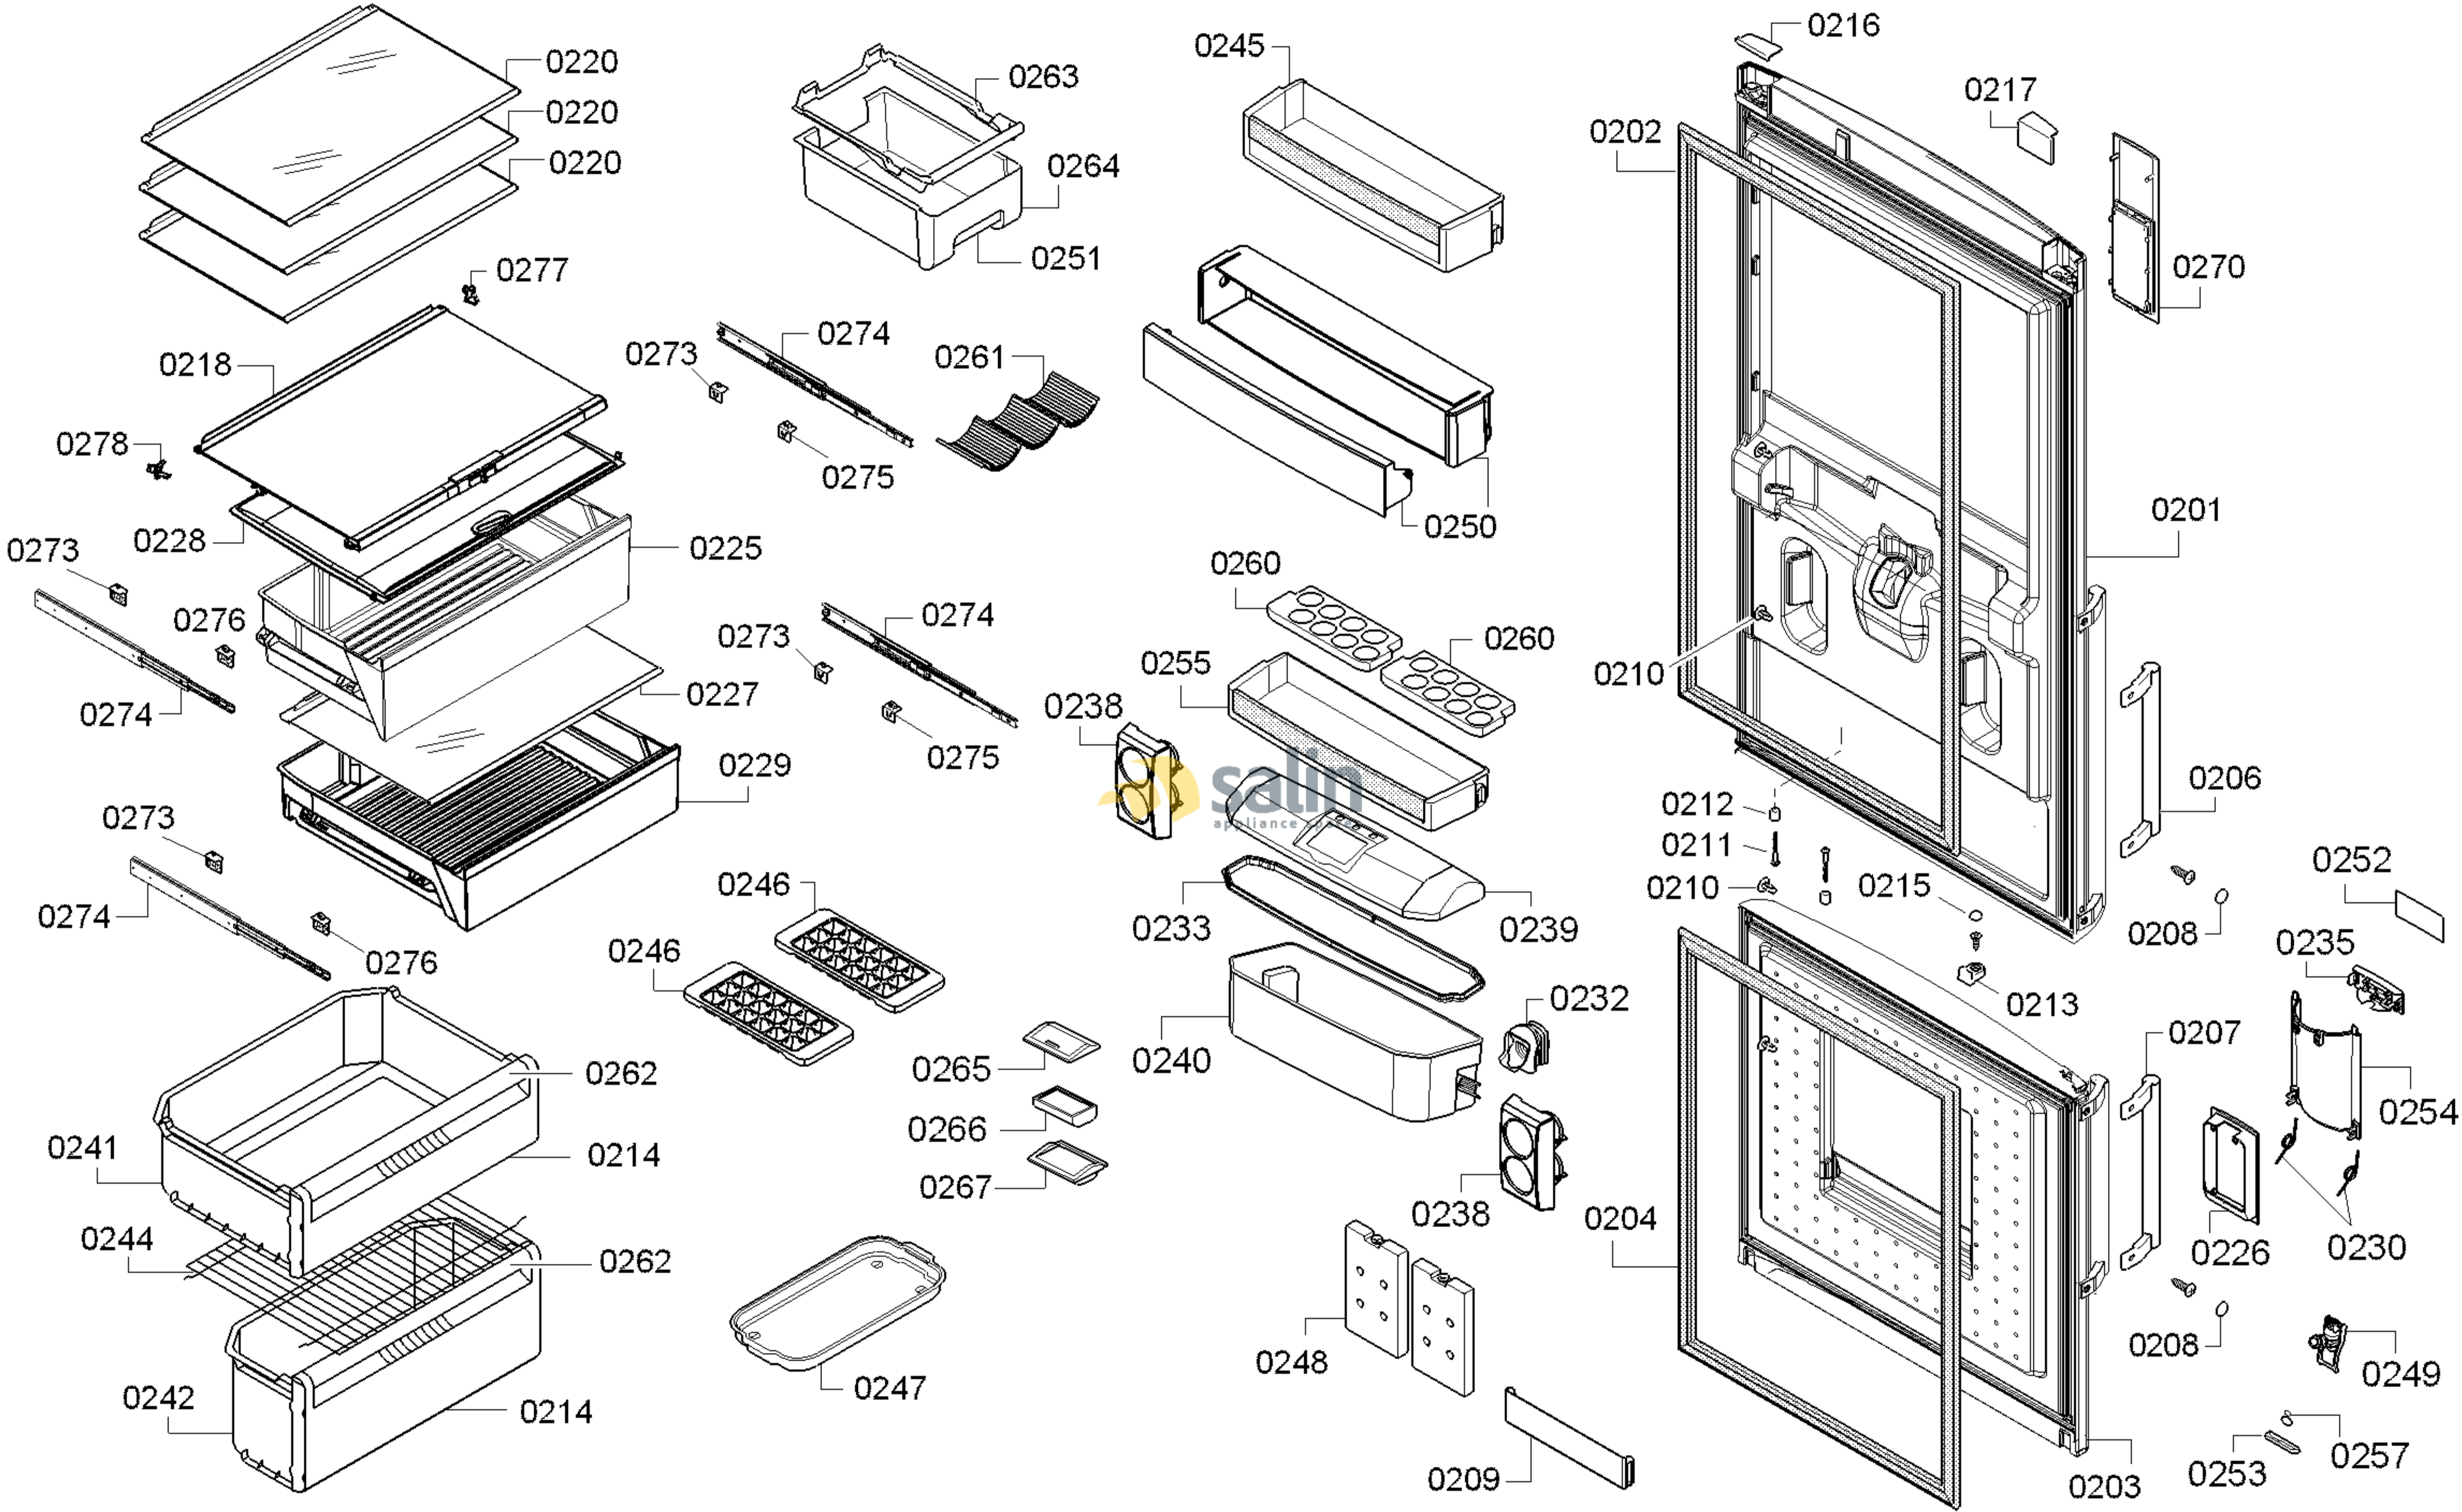

0199

0195

58300000164352 aet 000 a 1/5

FAMILY : KGN57P75NE

MODEL NO: KGN57P75NE/05

Check Position No/Part No or Replacement No

5830000164352 aet 000 a 2/5

FAMILY : KGN57P75NE
 MODEL NO: KGN57P75NE/05
 Check Position No/Part No or Replacement No

58300000164352 aet 000 a 4/5

FAMILY : KGN57P75NE
MODEL NO: KGN57P75NE/05
Check Position No/Part No or Replacement No