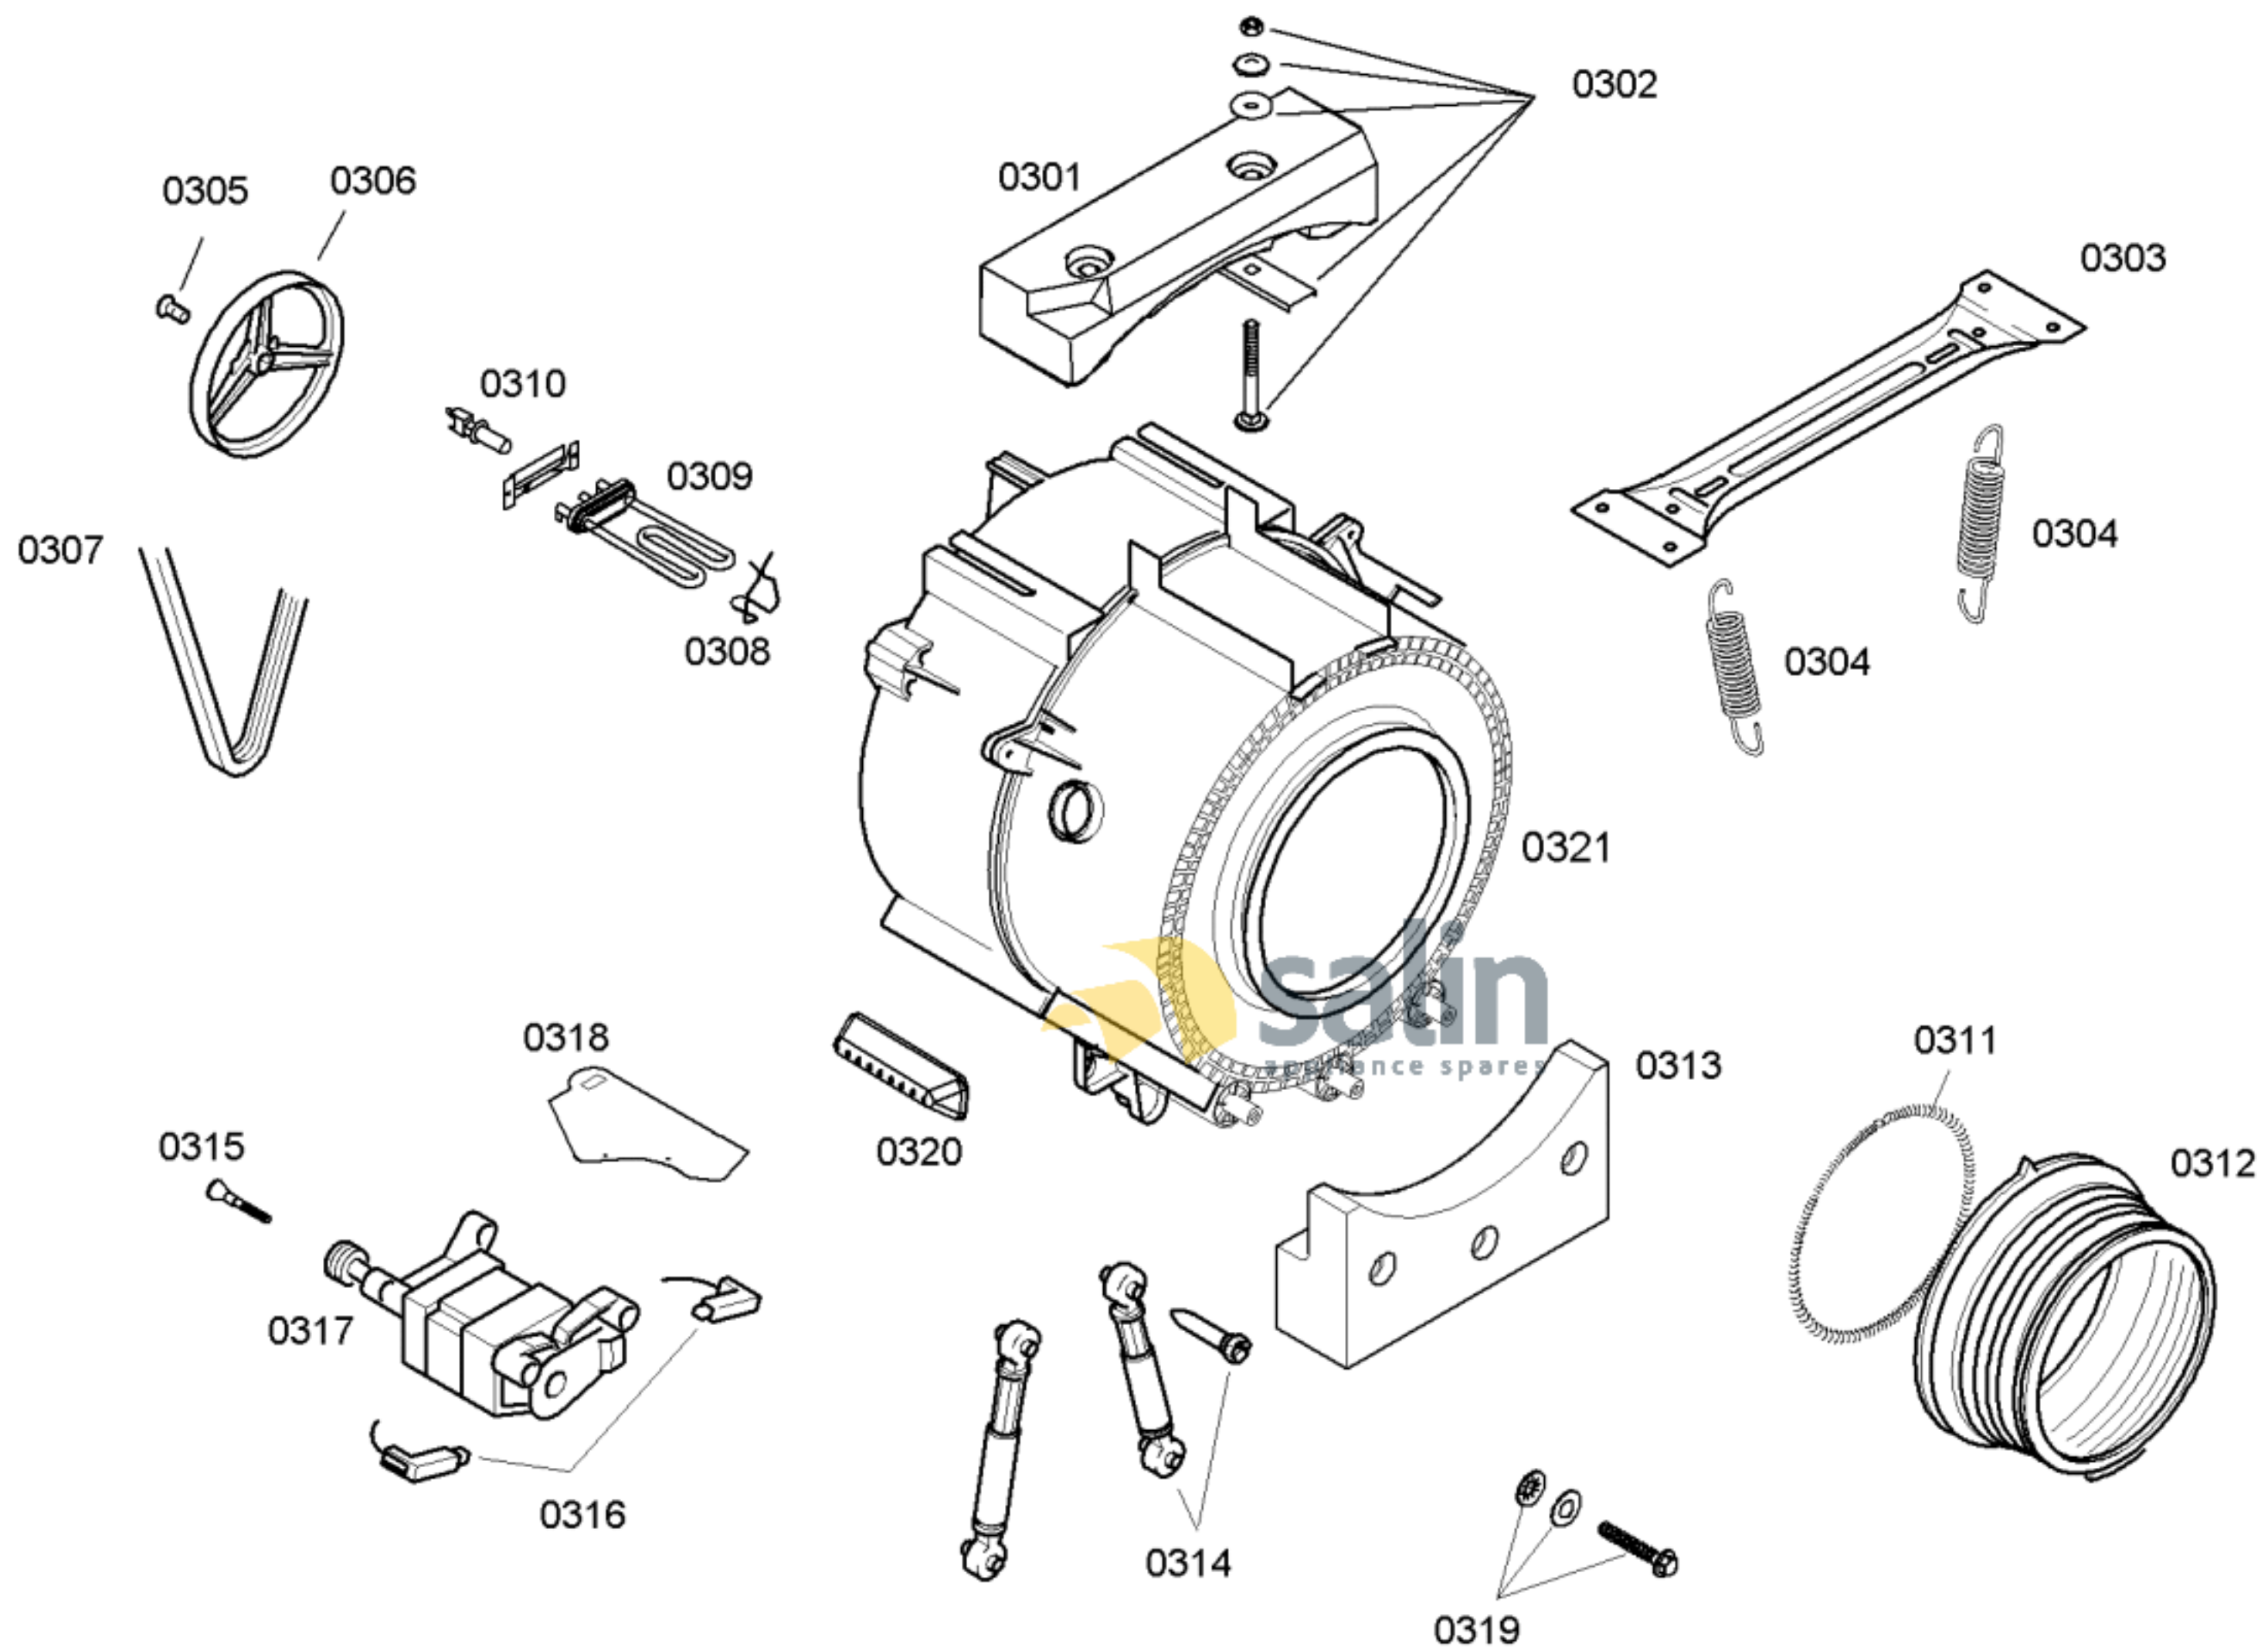

58300000129342 aet 000 b 2/4

FAMILY : WAA24271CE
 MODEL NO: WAA24271CE/20
 Check Position No/Part No or Replacement No

58300000129342 aet 000 b 3/4

FAMILY : WAA24271CE
 MODEL NO: WAA24271CE/20
 Check Position No/Part No or Replacement No