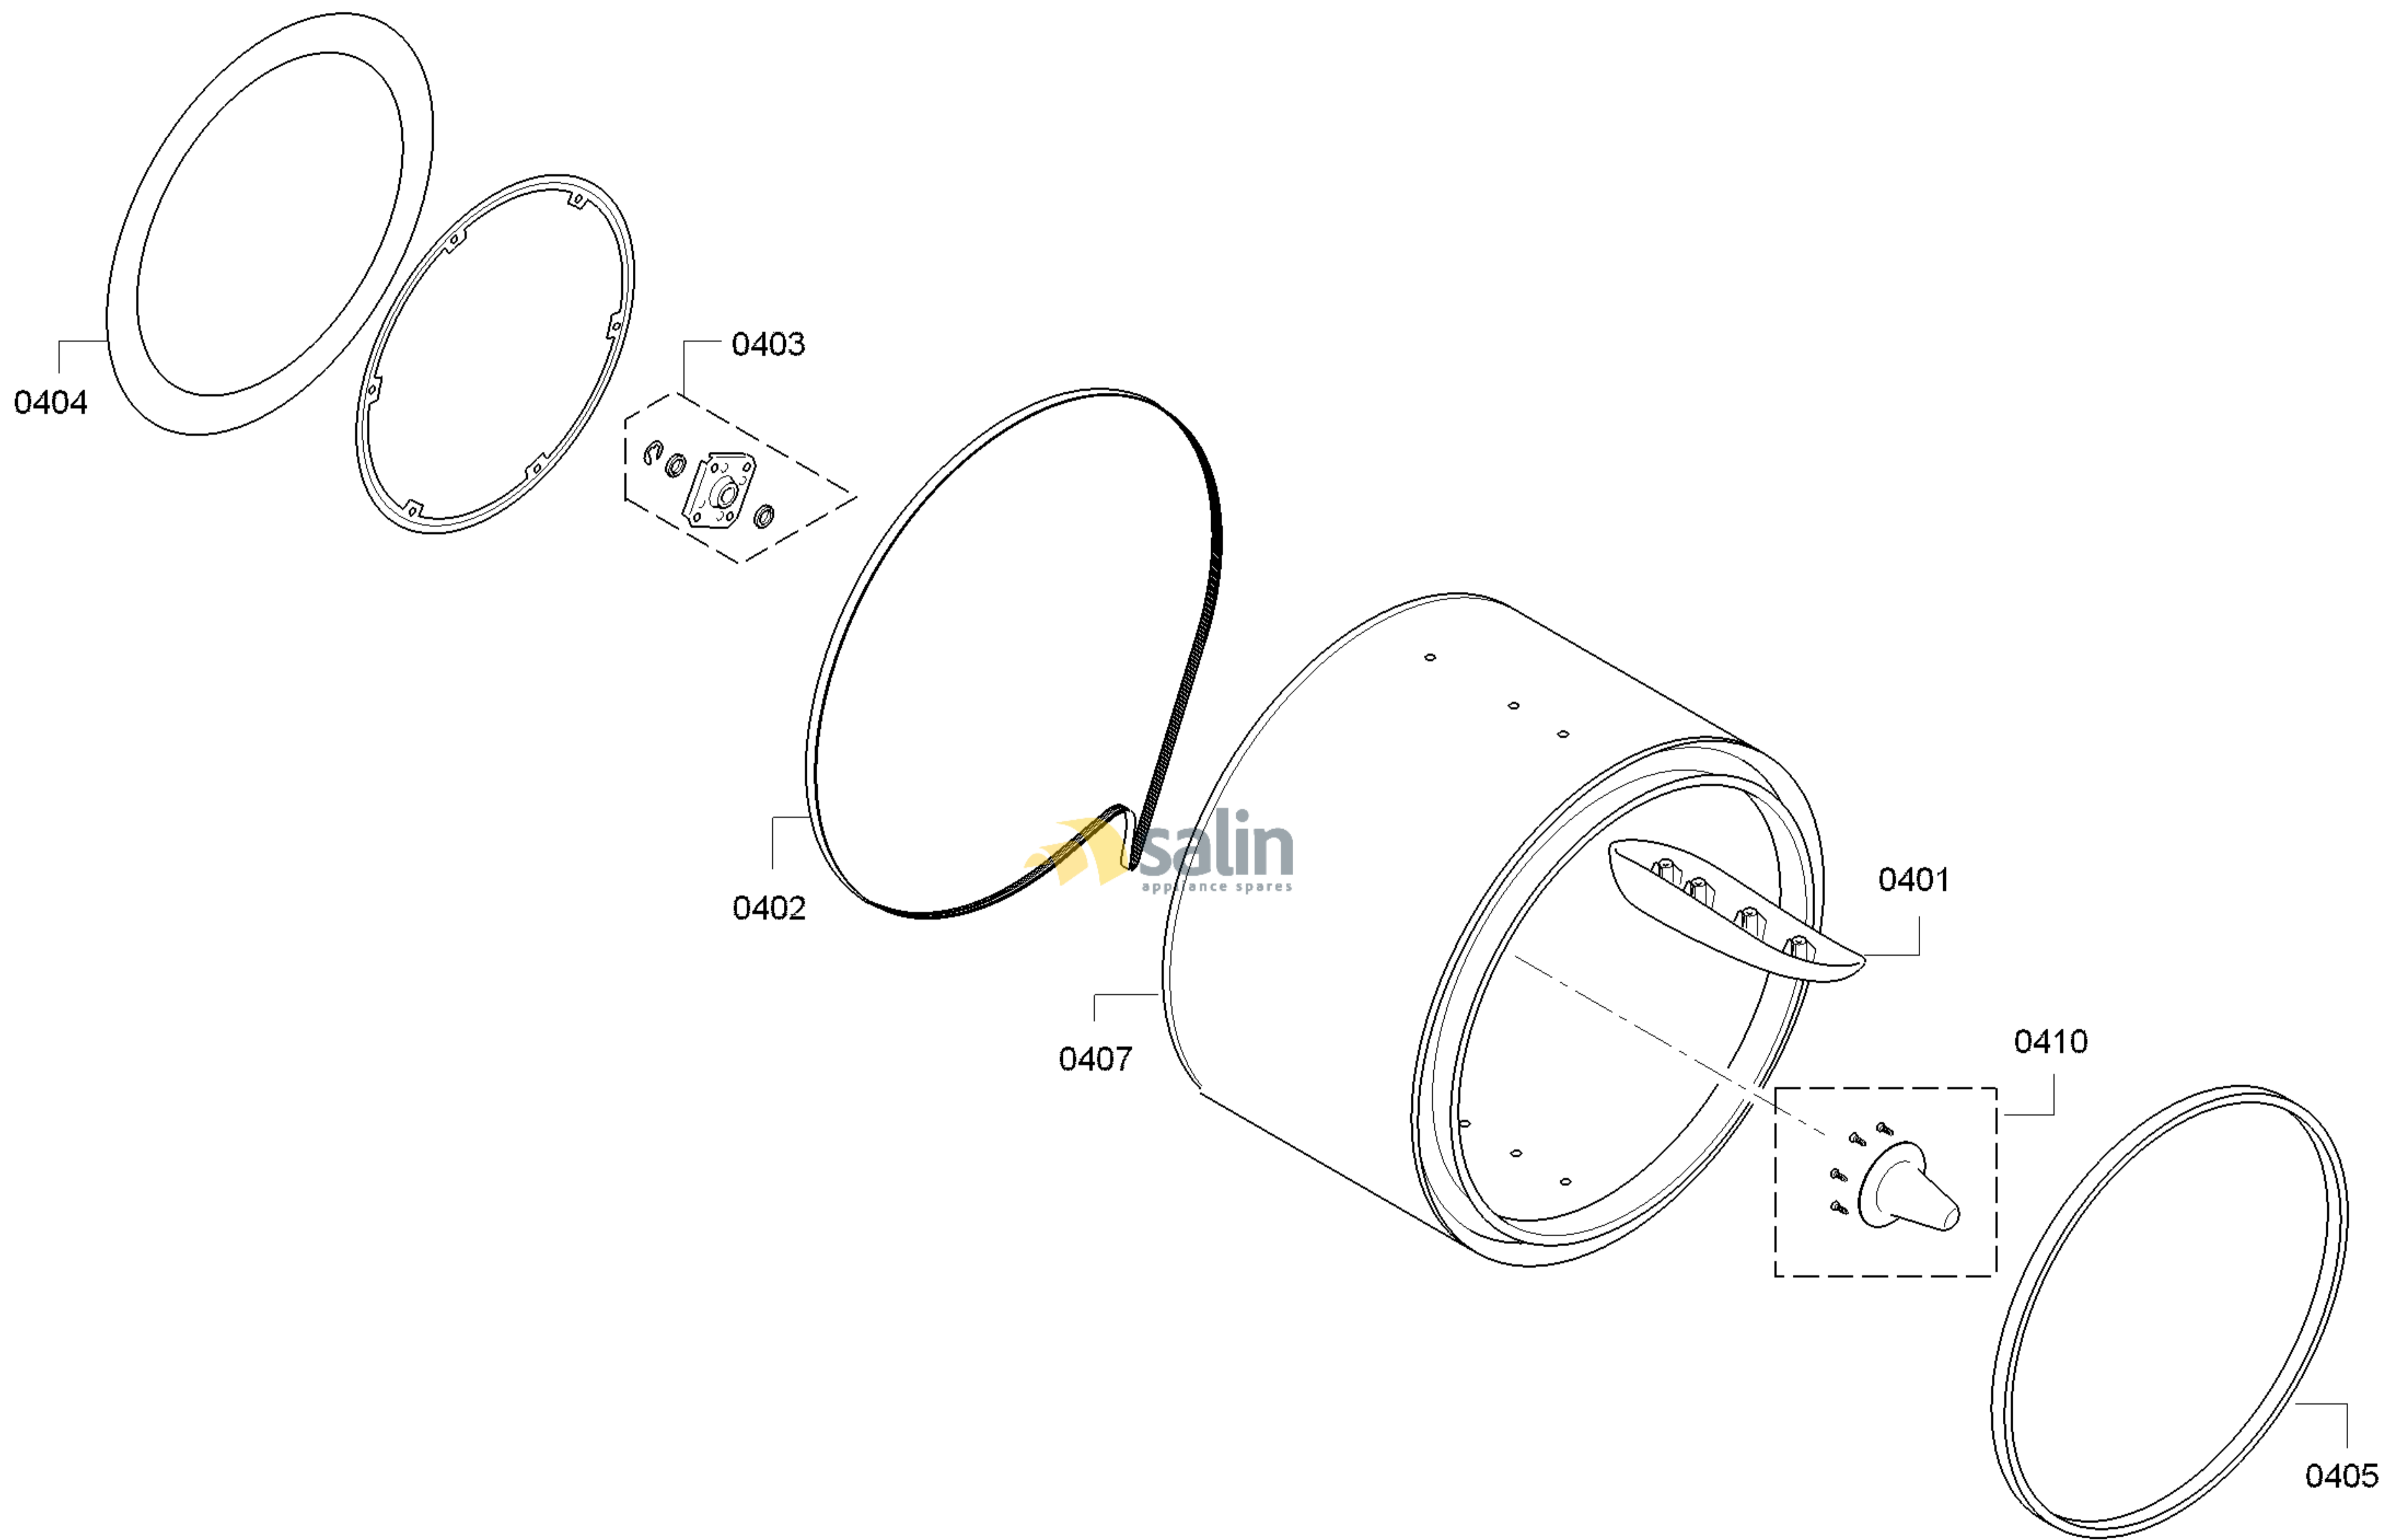

0199

58300000180209 aet 000 a 1/6

FAMILY : WTW862M8SN
MODEL NO: WTW862M8SN/06
Check Position No/Part No or Replacement No

58300000180209 aet 000 a 2/6

FAMILY : WTW862M8SN
MODEL NO: WTW862M8SN/06
Check Position No/Part No or Replacement No

58300000180209 aet 000 a 5/6

FAMILY : WTW862M8SN
 MODEL NO: WTW862M8SN/06
 Check Position No/Part No or Replacement No