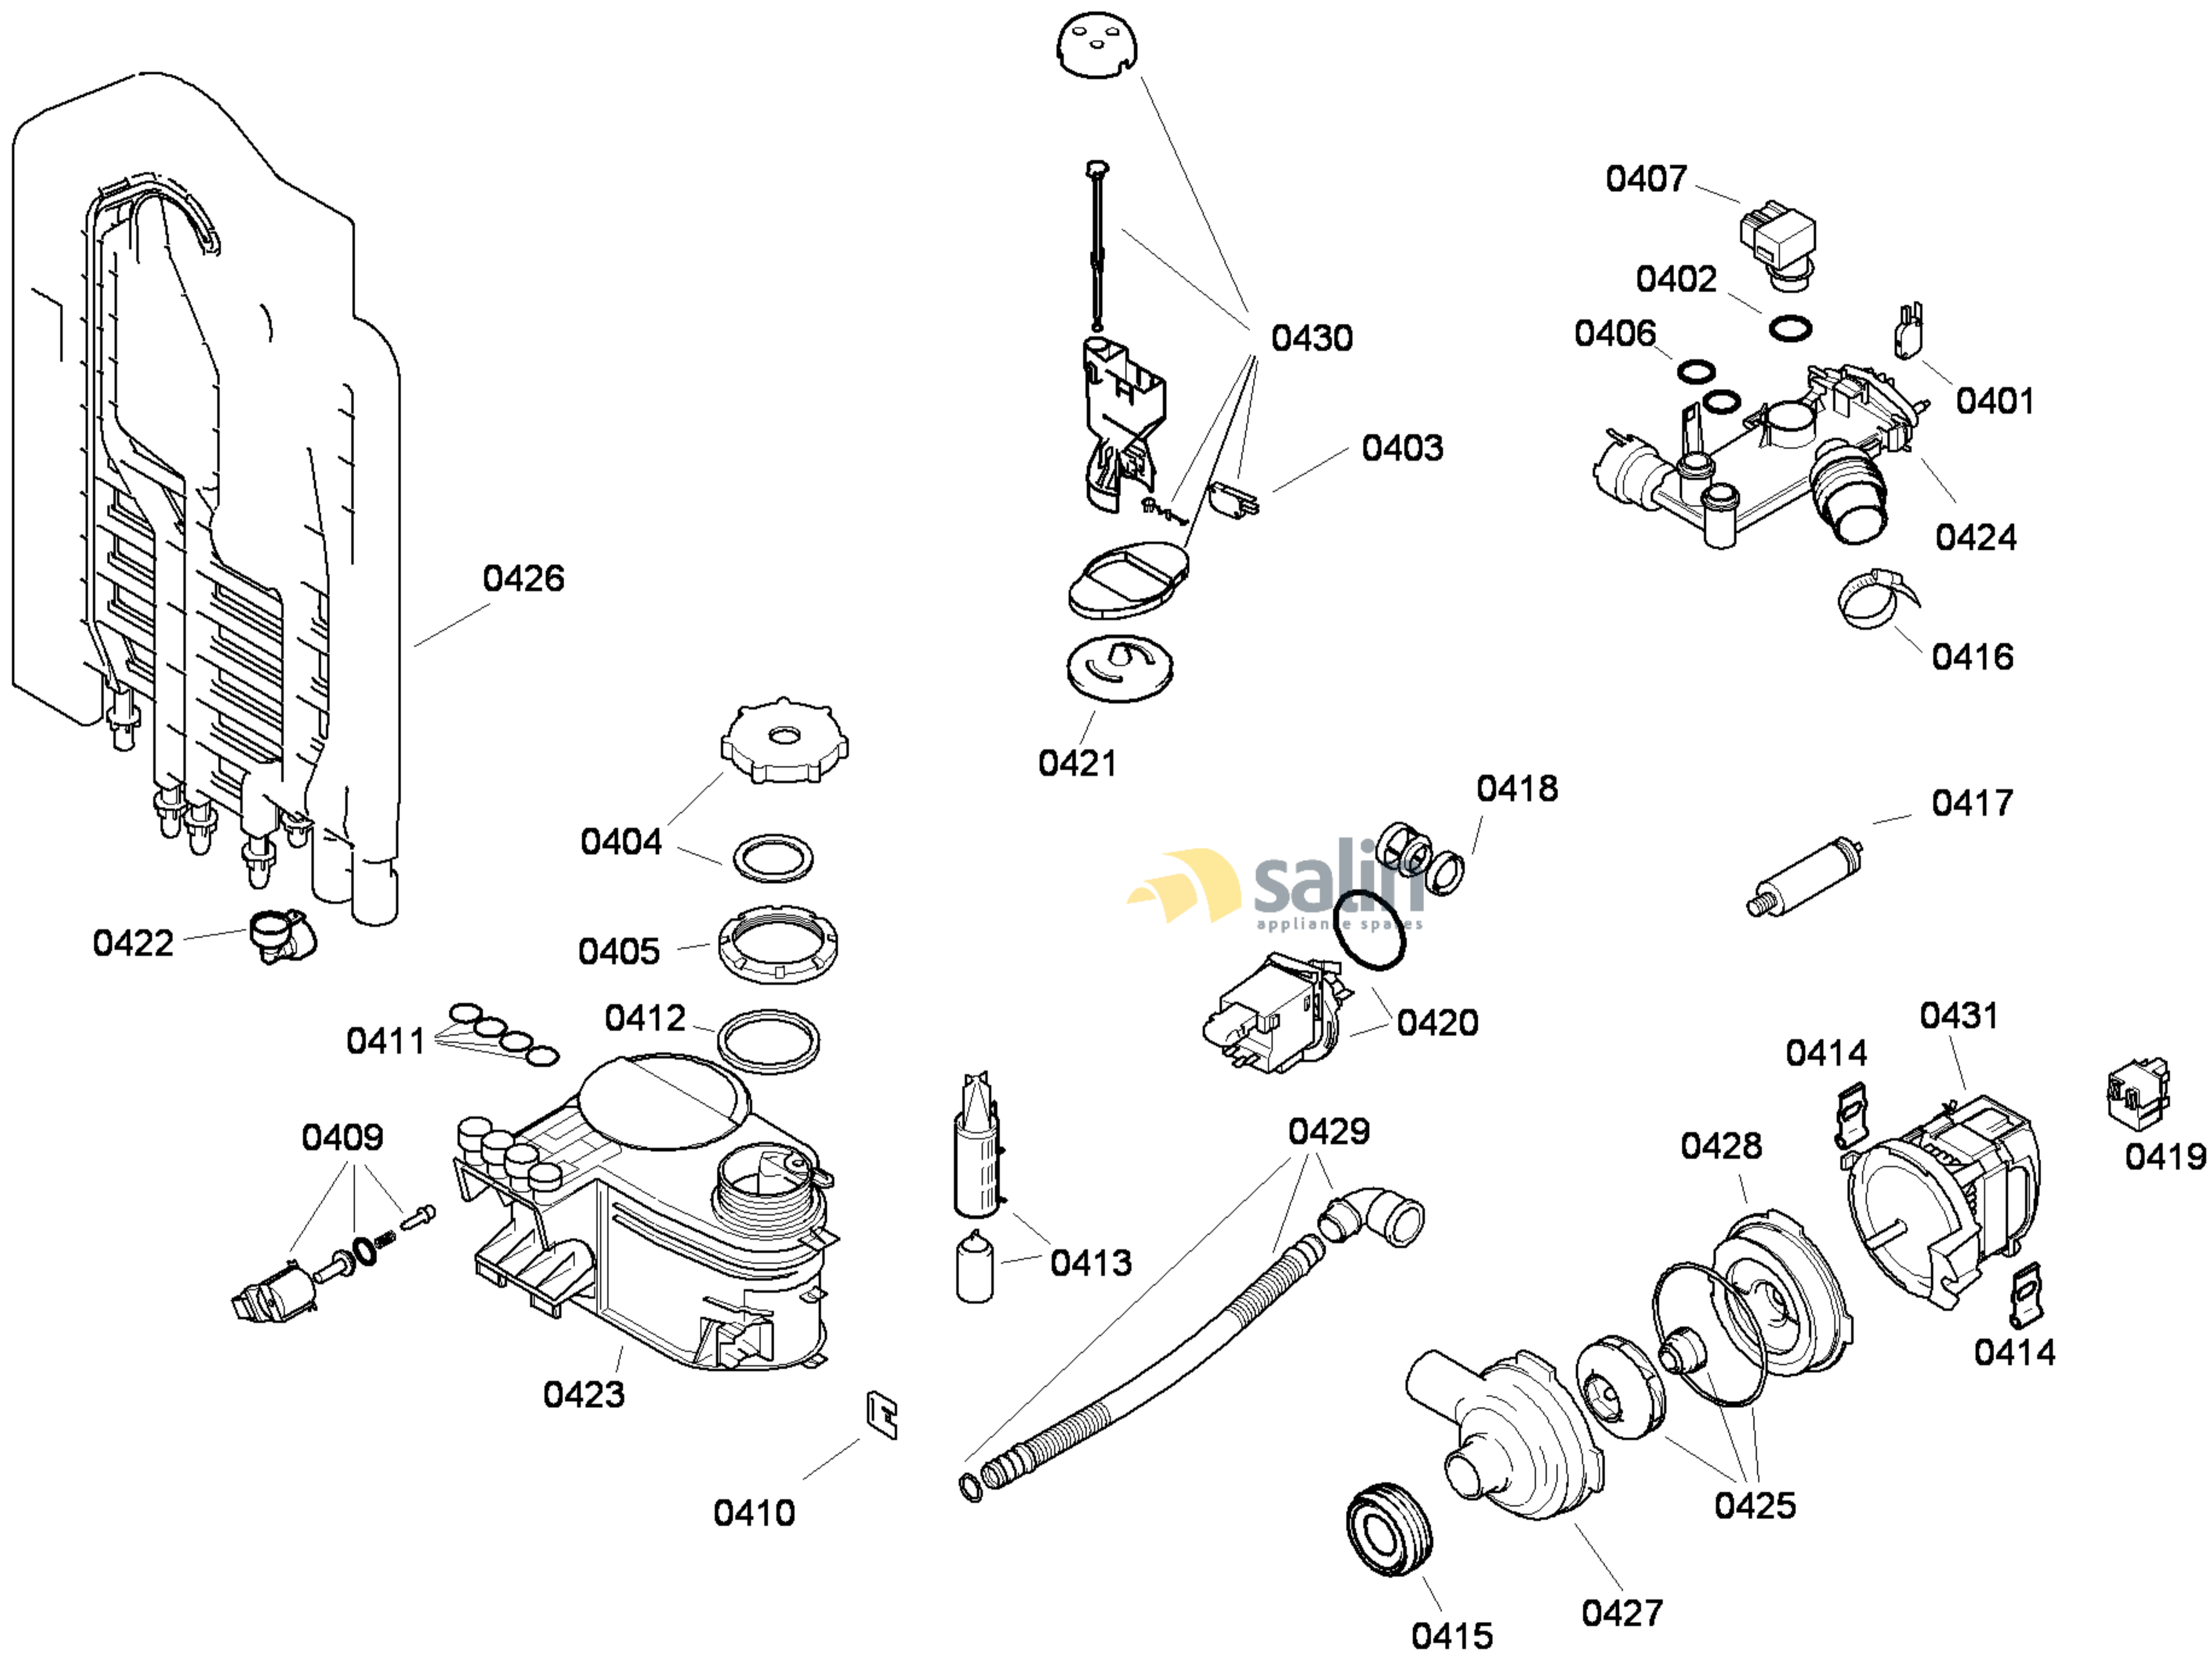

5830000136235 aet 000 b 1/6

FAMILY : SGS43T82GB
MODEL NO: SGS43T82GB/33
Check Position No/Part No or Replacement No

58300000136235 aet 000 b 5/6

FAMILY : SGS43T82GB
 MODEL NO: SGS43T82GB/33
 Check Position No/Part No or Replacement No