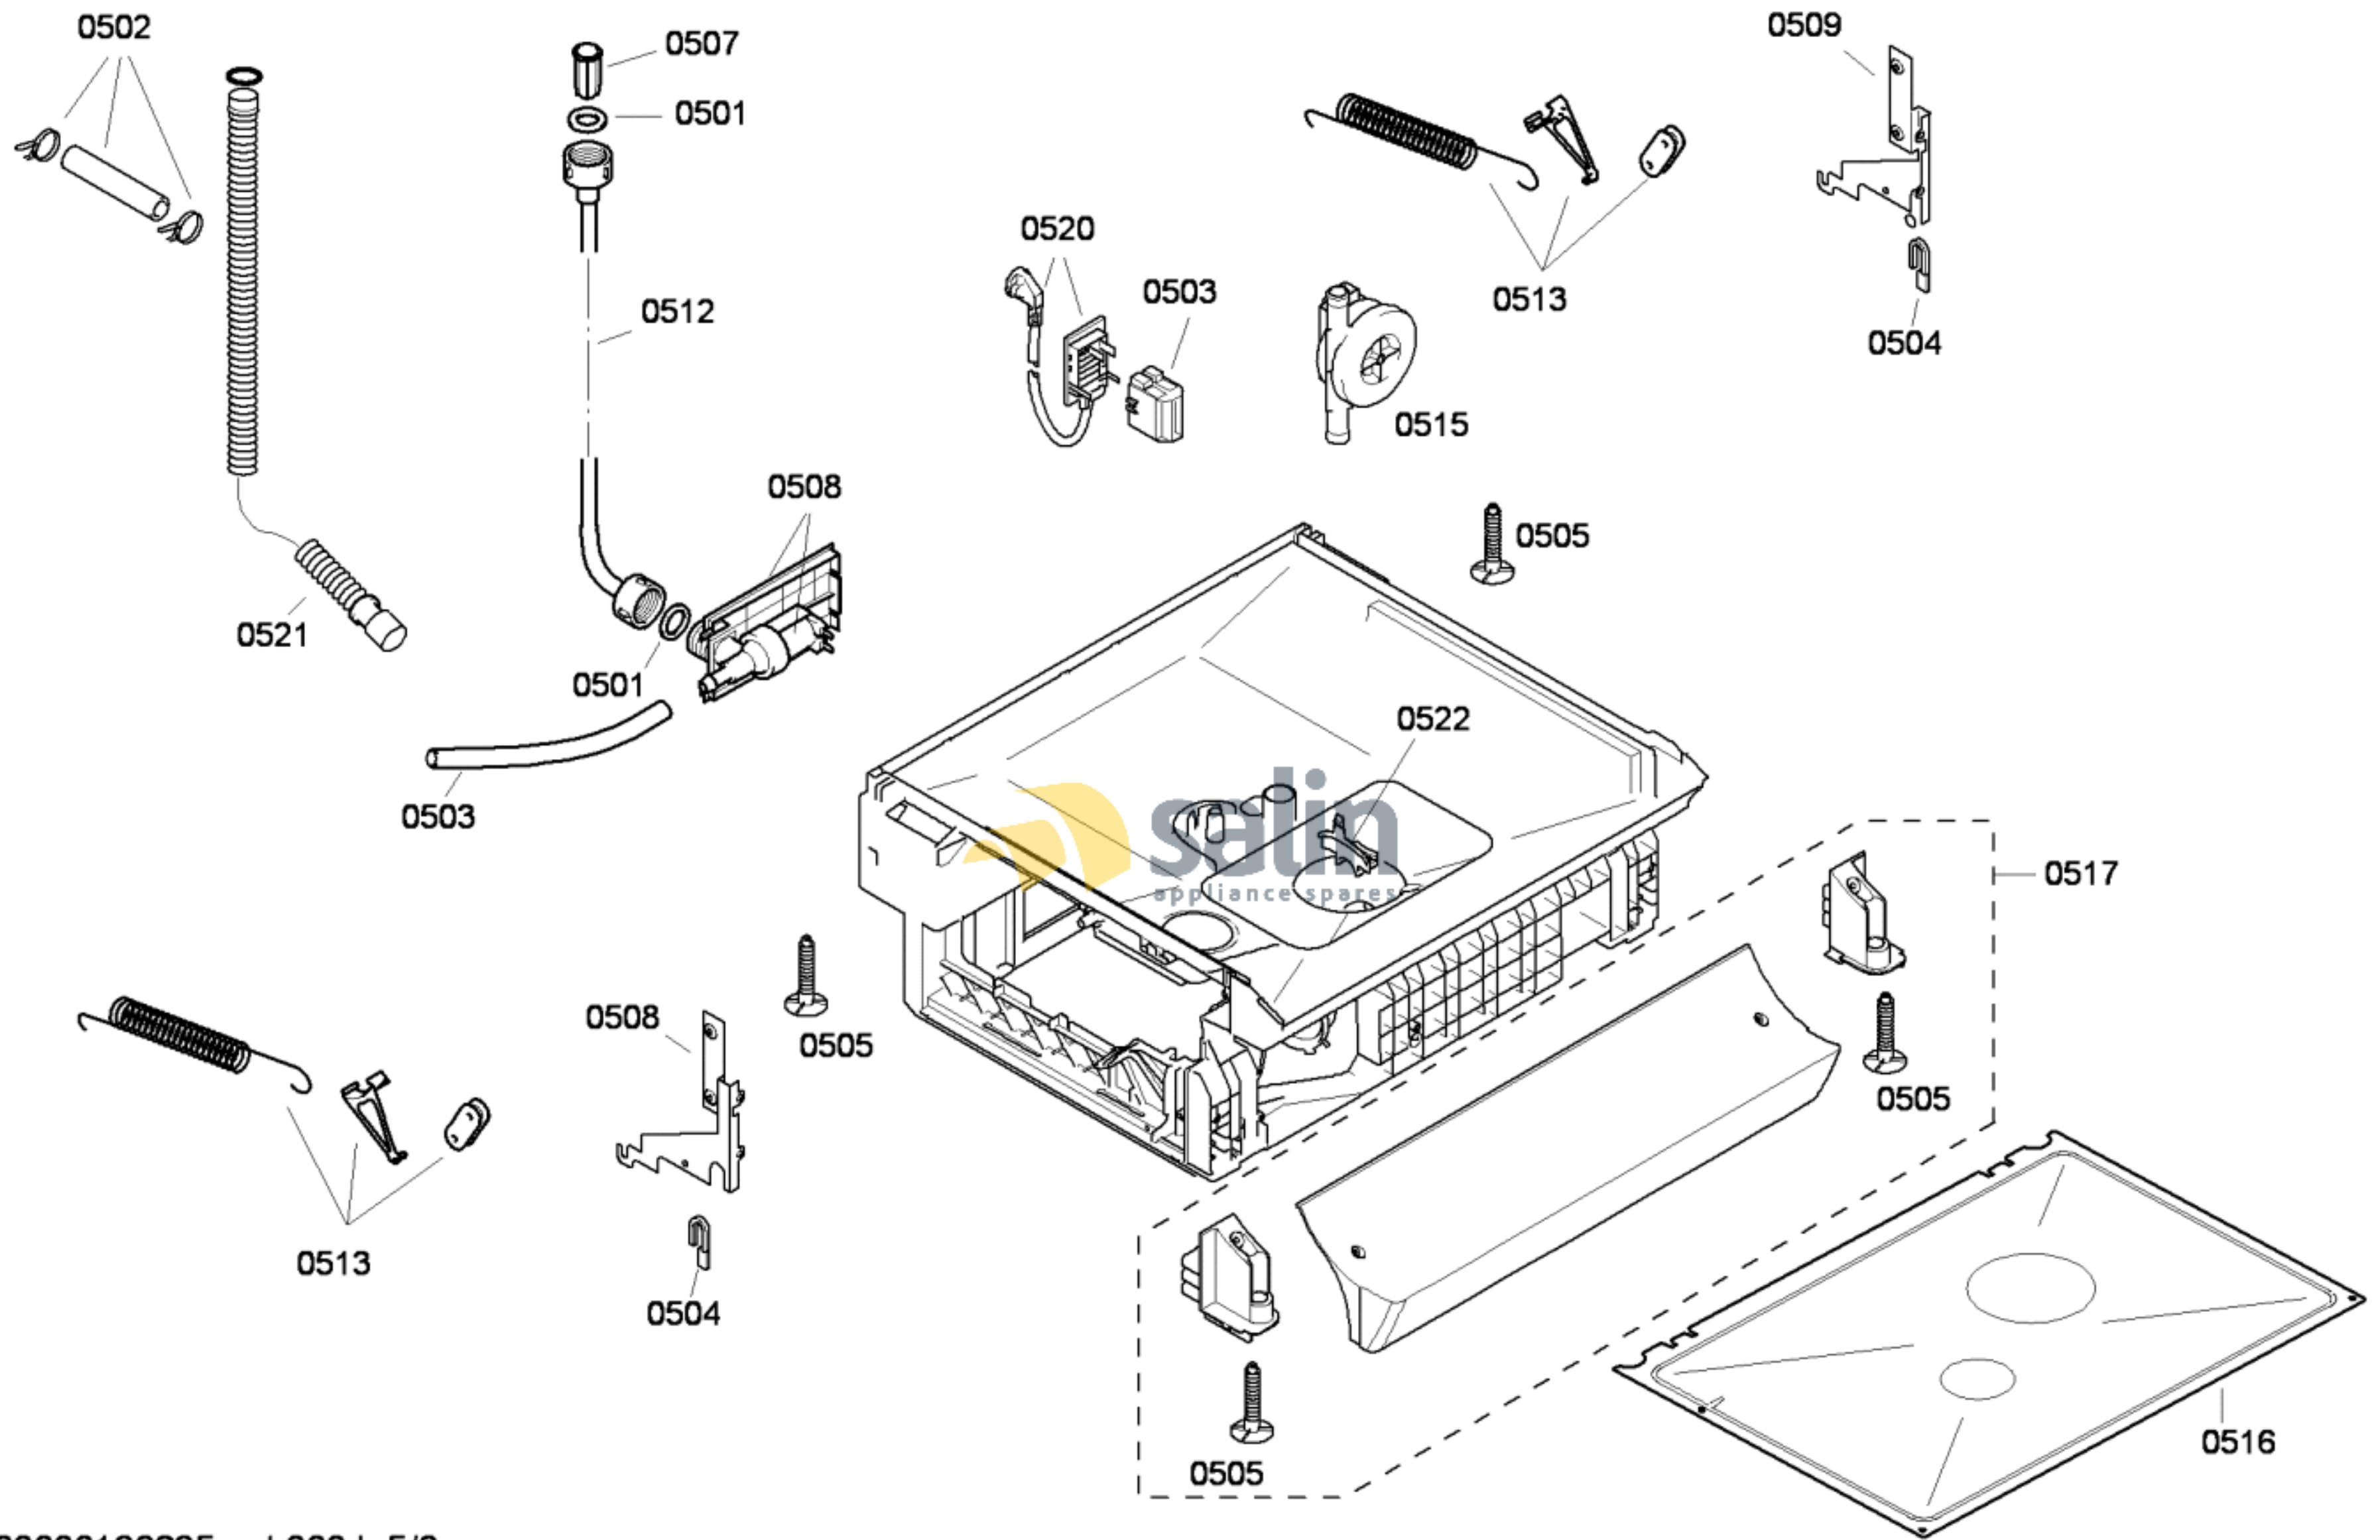

5830000136235 aet 000 b 1/6

FAMILY : SGS43T82GB
MODEL NO: SGS43T82GB/33
Check Position No/Part No or Replacement No

58300000136235 aet 000 b 5/6

FAMILY : SGS43T82GB
 MODEL NO: SGS43T82GB/33
 Check Position No/Part No or Replacement No