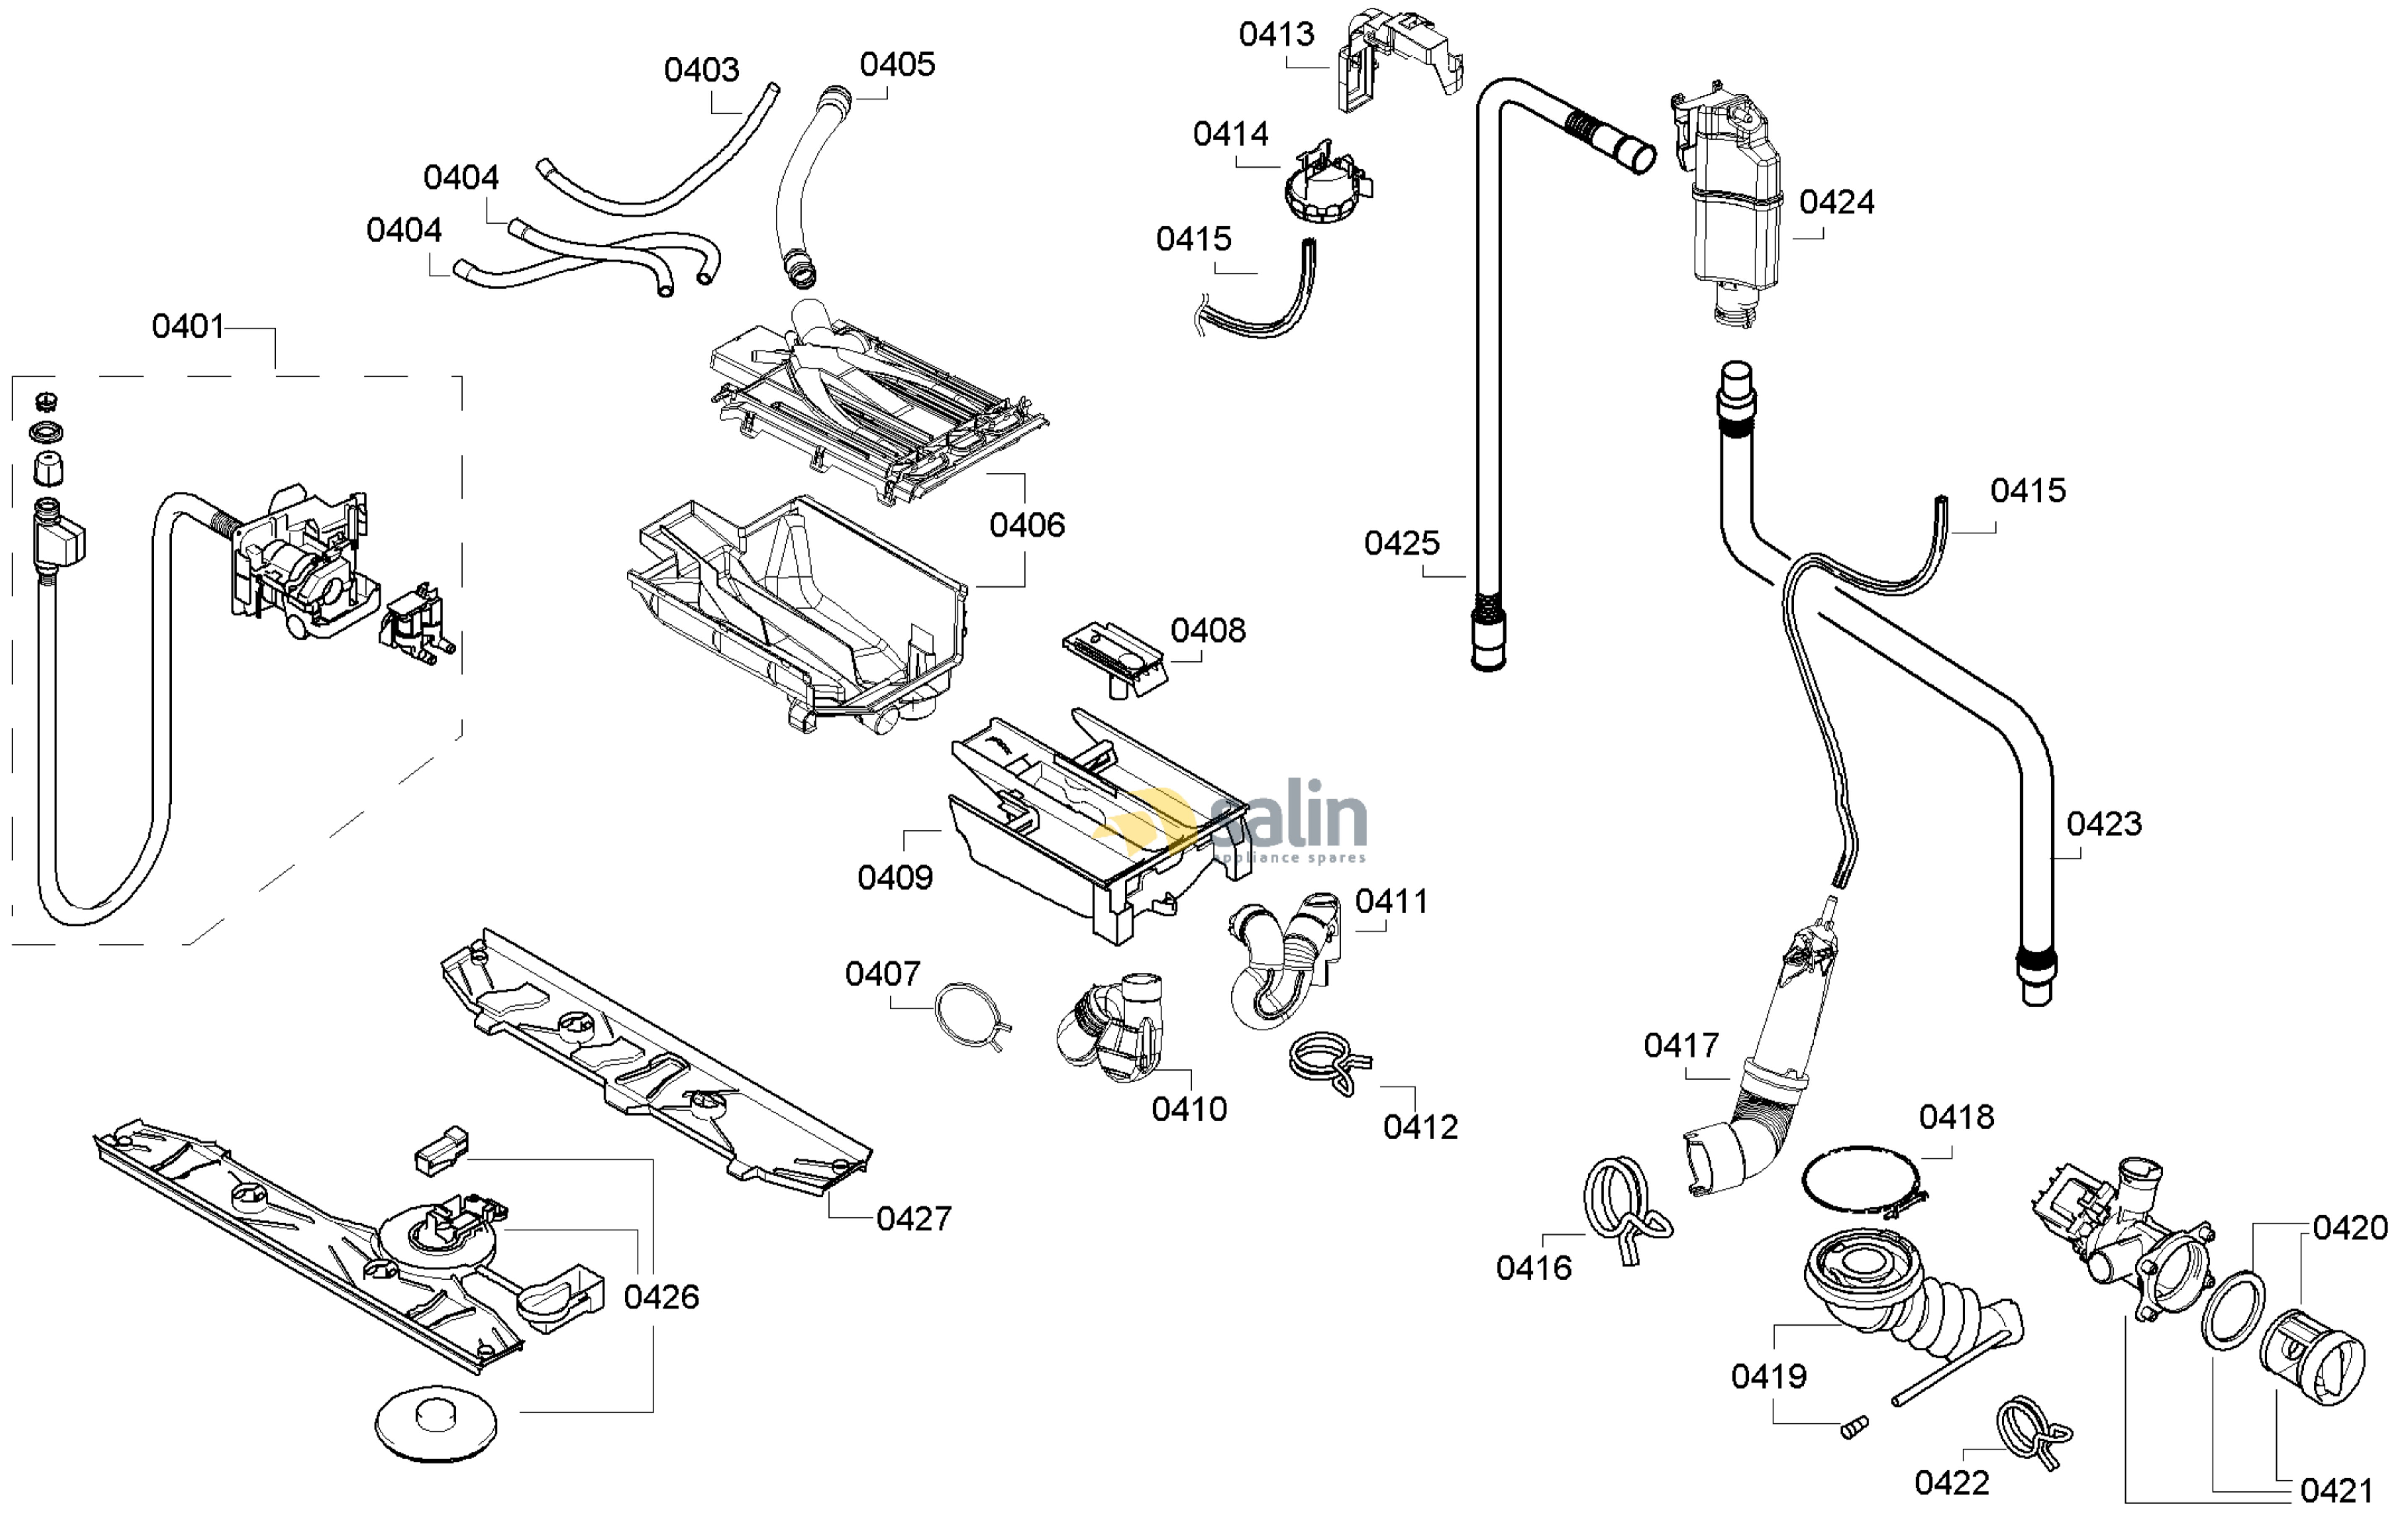

0199

5830000149251 aet 000 c 2/5

FAMILY : WVH28440CH
 MODEL NO: WVH28440CH/02
 Check Position No/Part No or Replacement No

salin
 appliance spares

5830000149251 aet 000 c 5/5

FAMILY : WVH28440CH
 MODEL NO: WVH28440CH/02
 Check Position No/Part No or Replacement No