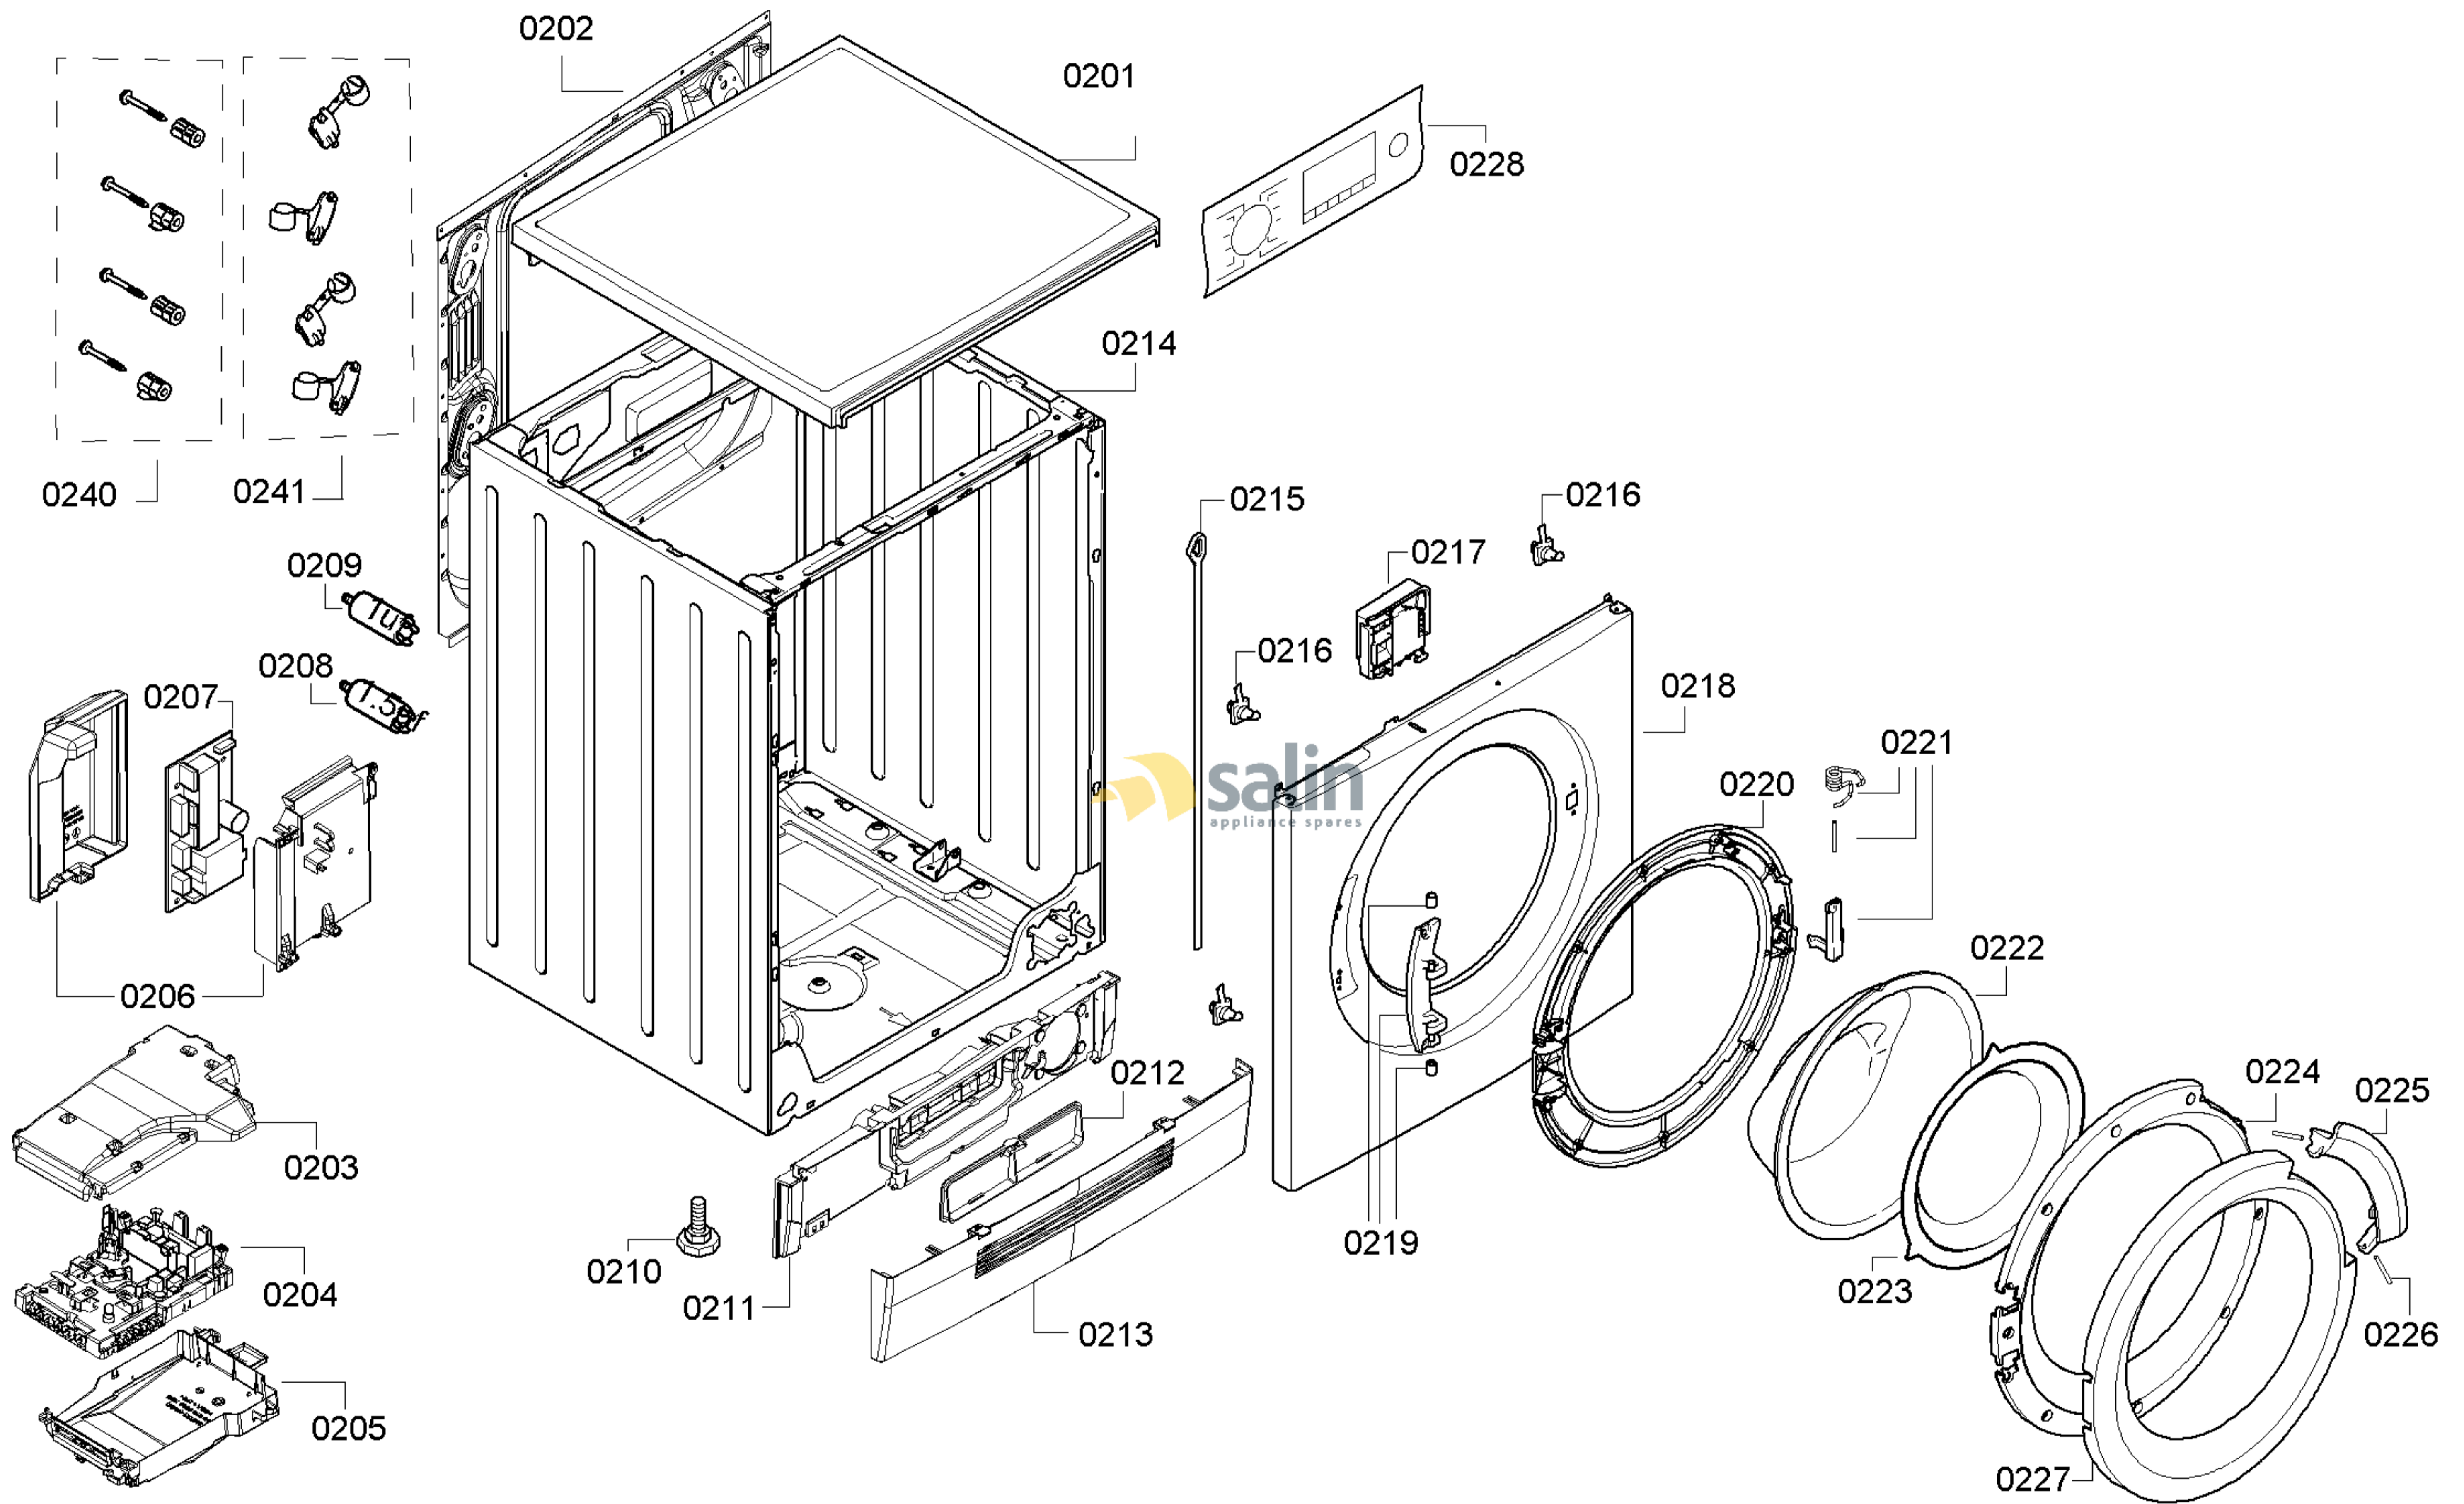

0199

5830000149251 aet 000 c 2/5

FAMILY : WVH28440CH
 MODEL NO: WVH28440CH/02
 Check Position No/Part No or Replacement No

salin
 appliance spares

5830000149251 aet 000 c 5/5

FAMILY : WVH28440CH
 MODEL NO: WVH28440CH/02
 Check Position No/Part No or Replacement No