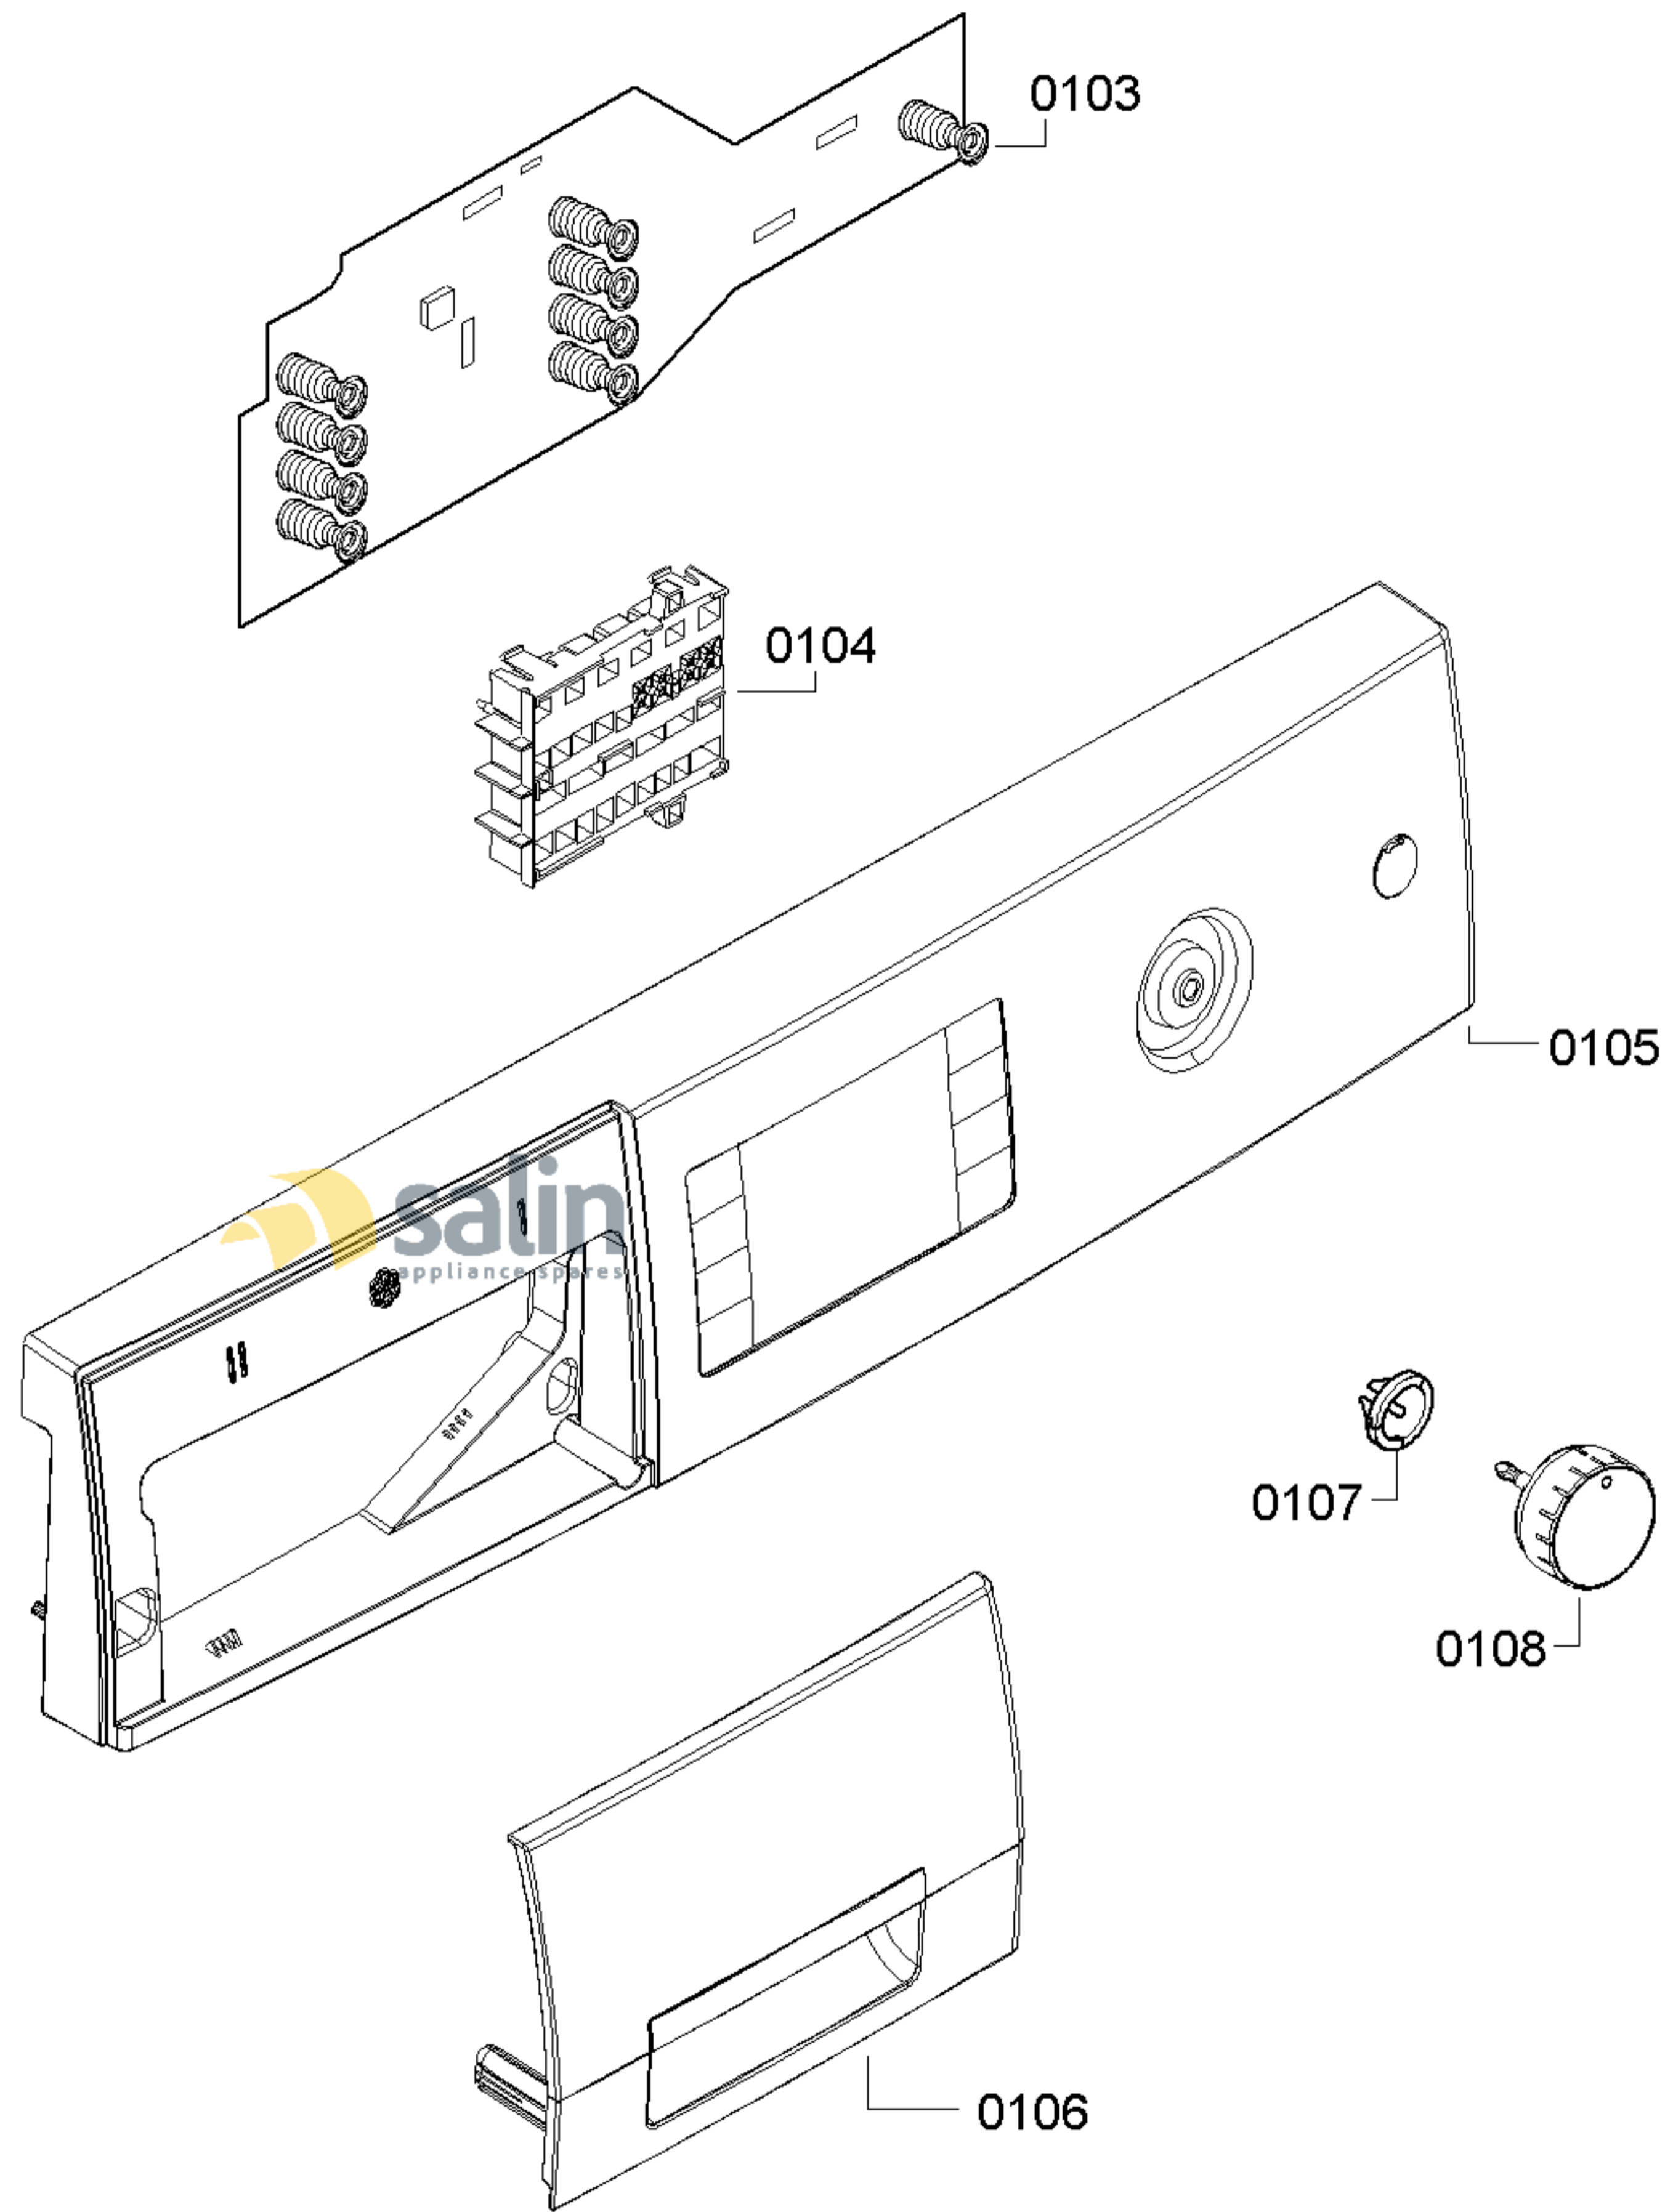

0199

5830000149251 aet 000 c 2/5

FAMILY : WVH28440CH
 MODEL NO: WVH28440CH/02
 Check Position No/Part No or Replacement No

salin
 appliance spares

5830000149251 aet 000 c 5/5

FAMILY : WVH28440CH
 MODEL NO: WVH28440CH/02
 Check Position No/Part No or Replacement No