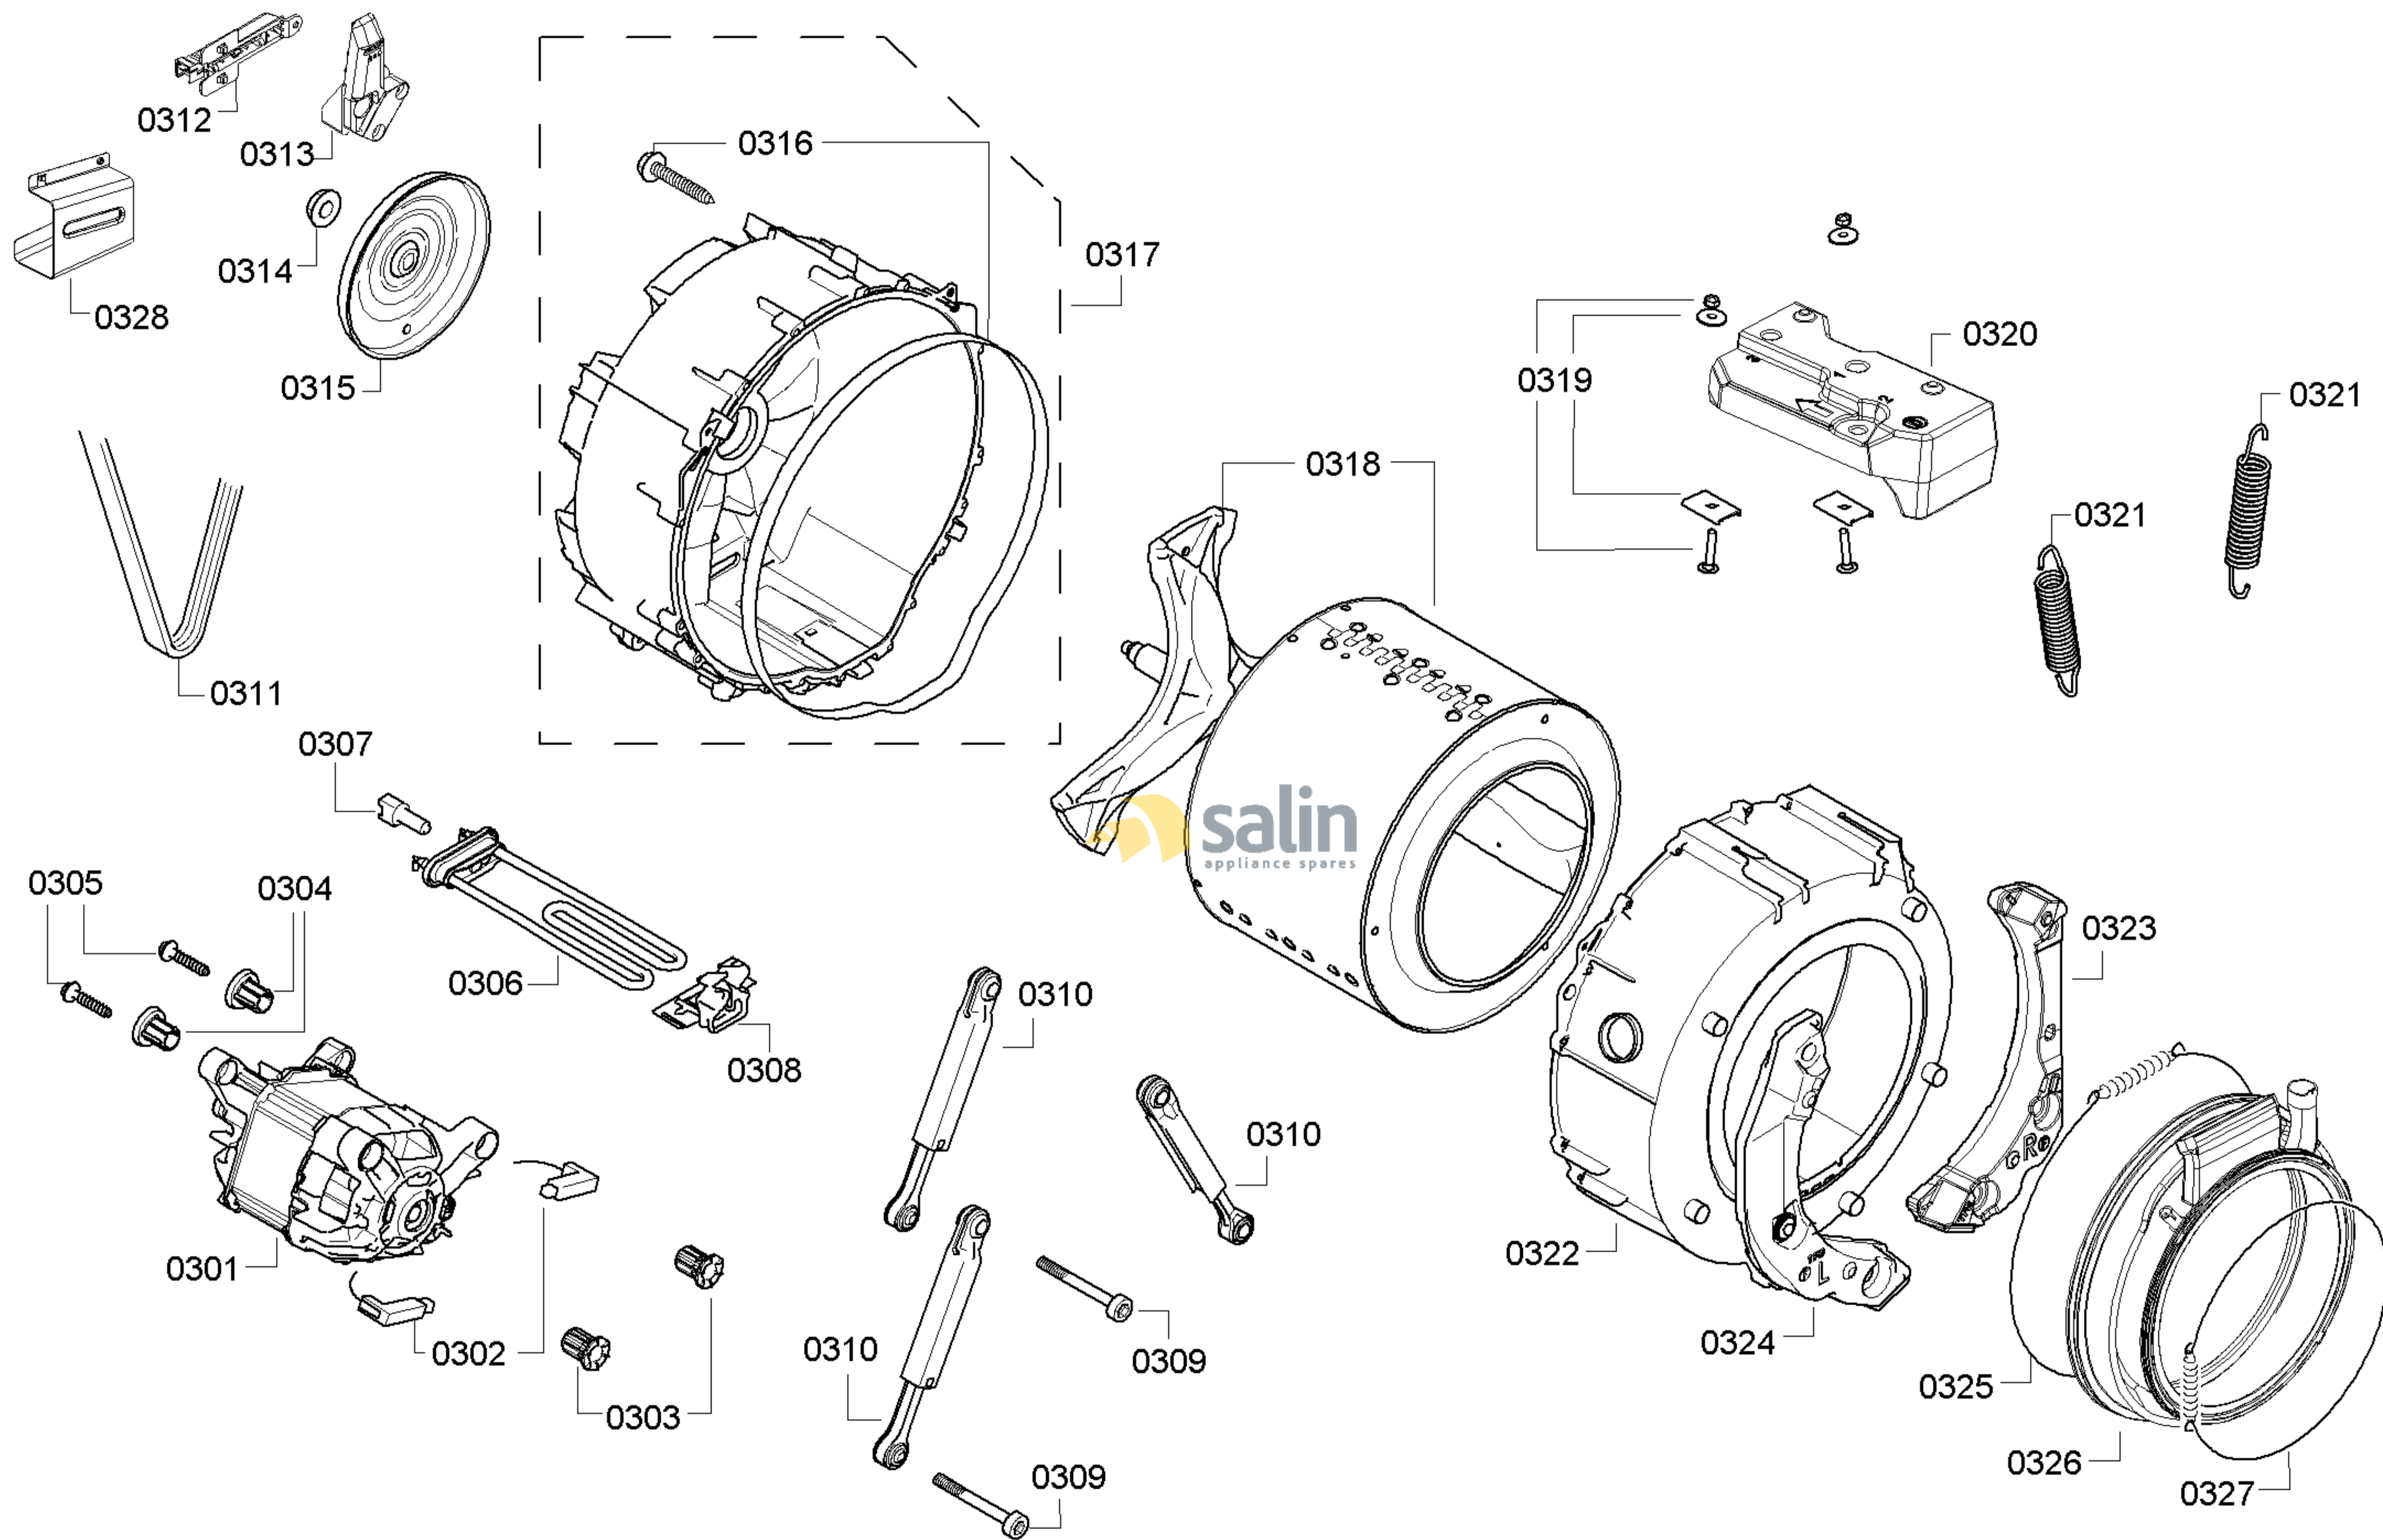

0199

5830000149251 aet 000 c 2/5

FAMILY : WVH28440CH
 MODEL NO: WVH28440CH/02
 Check Position No/Part No or Replacement No

salin
 appliance spares

5830000149251 aet 000 c 5/5

FAMILY : WVH28440CH
 MODEL NO: WVH28440CH/02
 Check Position No/Part No or Replacement No