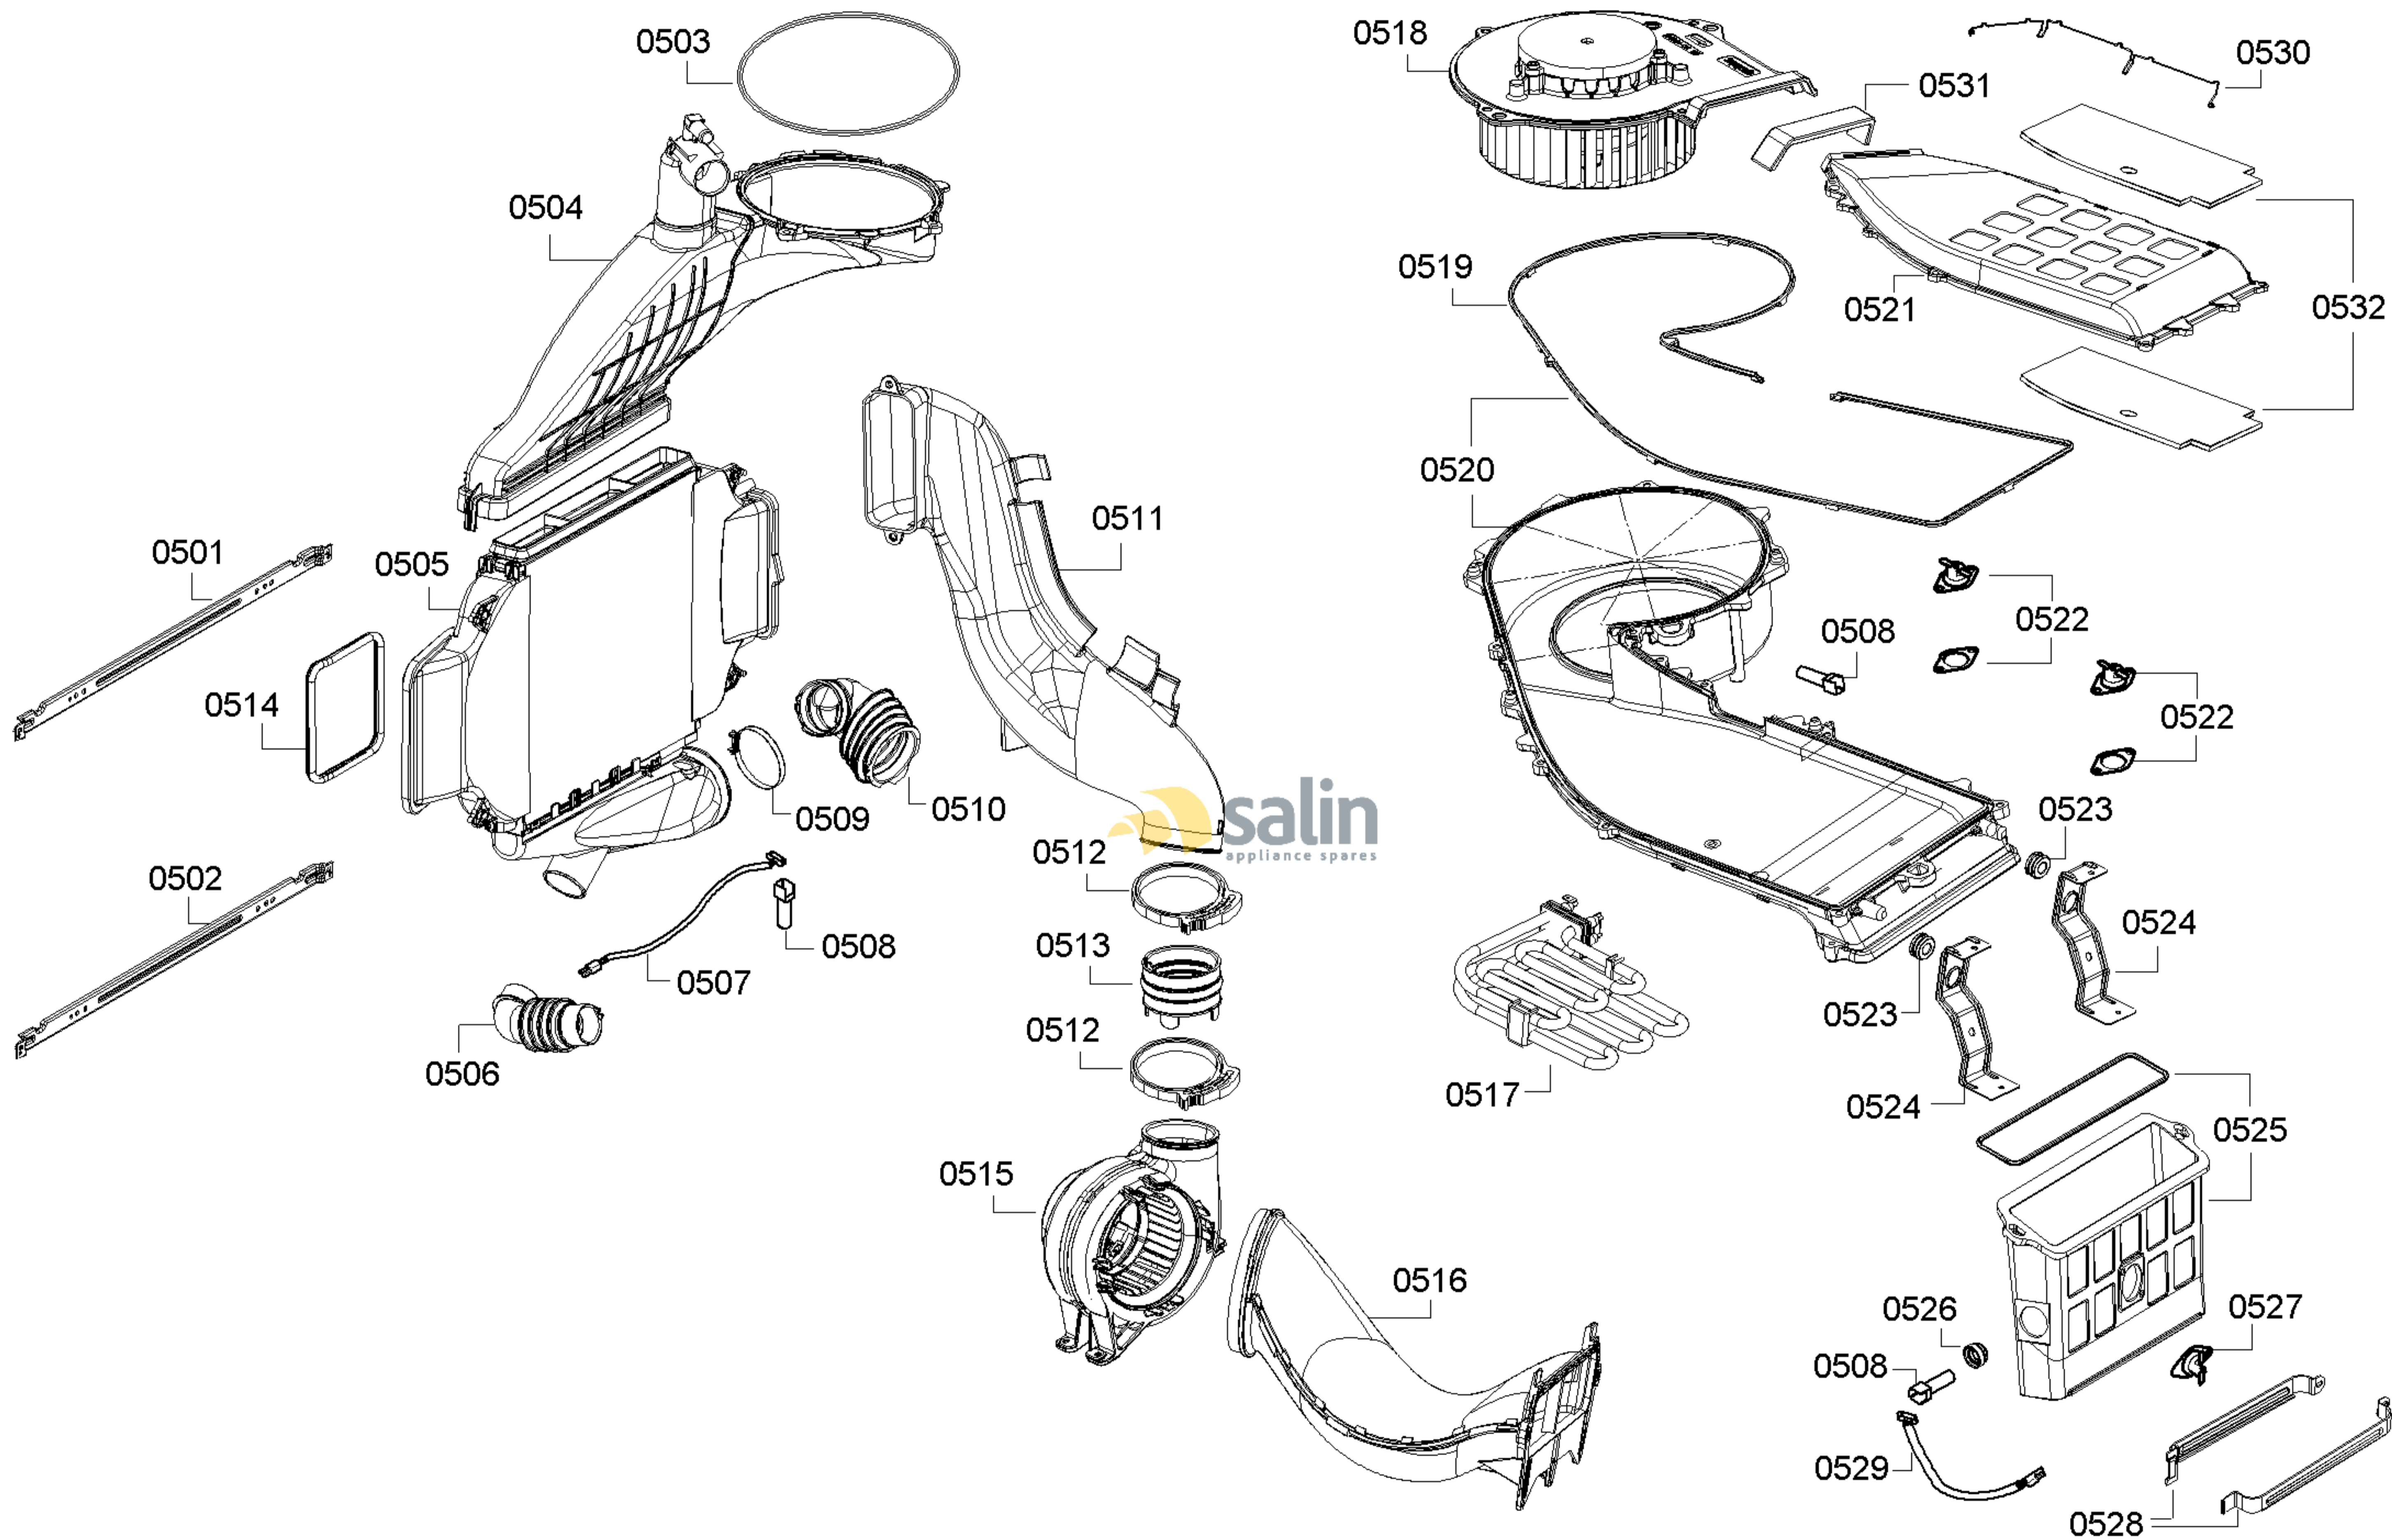

0199

5830000149251 aet 000 c 2/5

FAMILY : WVH28440CH
 MODEL NO: WVH28440CH/02
 Check Position No/Part No or Replacement No

salin
 appliance spares

5830000149251 aet 000 c 5/5

FAMILY : WVH28440CH
 MODEL NO: WVH28440CH/02
 Check Position No/Part No or Replacement No