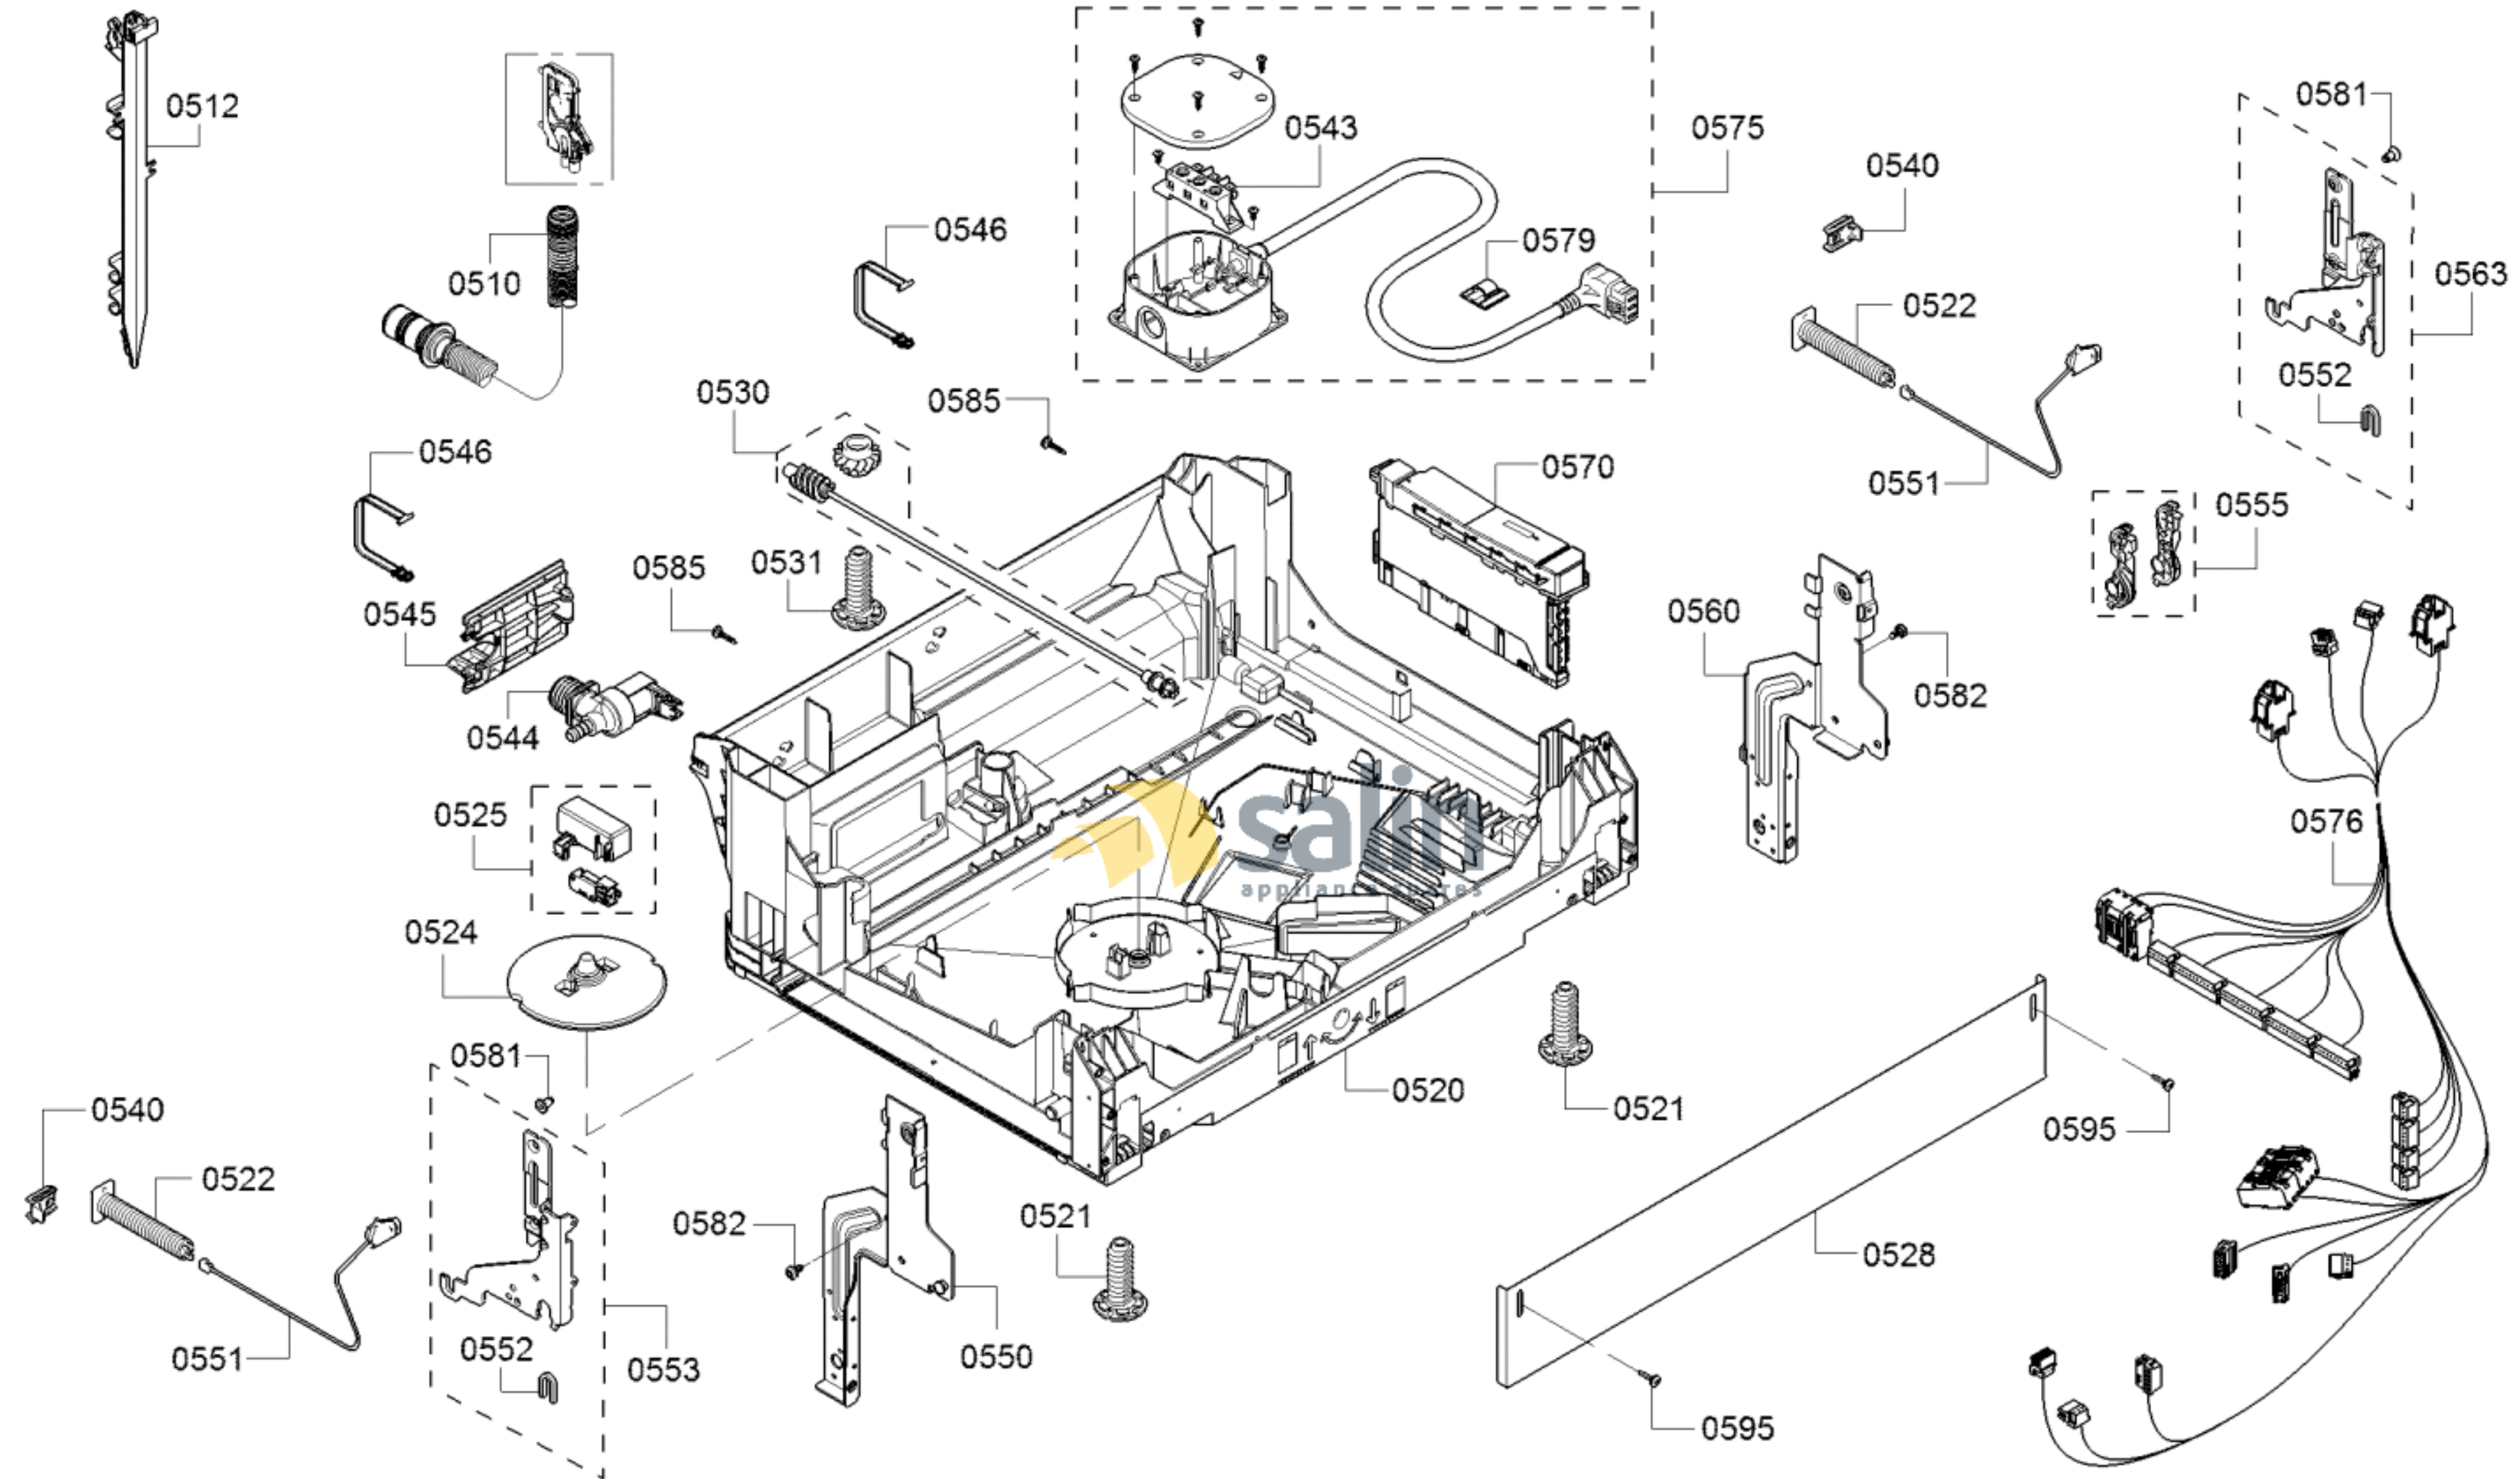

5830000208166 aet 000 b 1/6

FAMILY : SHE863WF5N
 MODEL NO: SHE863WF5N/10
 Check Position No/Part No or Replacement No

5830000208166 aet 000 b 2/6

FAMILY : SHE863WF5N
MODEL NO: SHE863WF5N/10
Check Position No/Part No or Replacement No

5830000208166 aet 000 b 3/6

FAMILY : SHE863WF5N
 MODEL NO: SHE863WF5N/10
 Check Position No/Part No or Replacement No

5830000208166 aet 000 b 5/6

FAMILY : SHE863WF5N
 MODEL NO: SHE863WF5N/10
 Check Position No/Part No or Replacement No

5830000208166 aet 000 b 6/6

FAMILY : SHE863WF5N

MODEL NO: SHE863WF5N/10

Check Position No/Part No or Replacement No