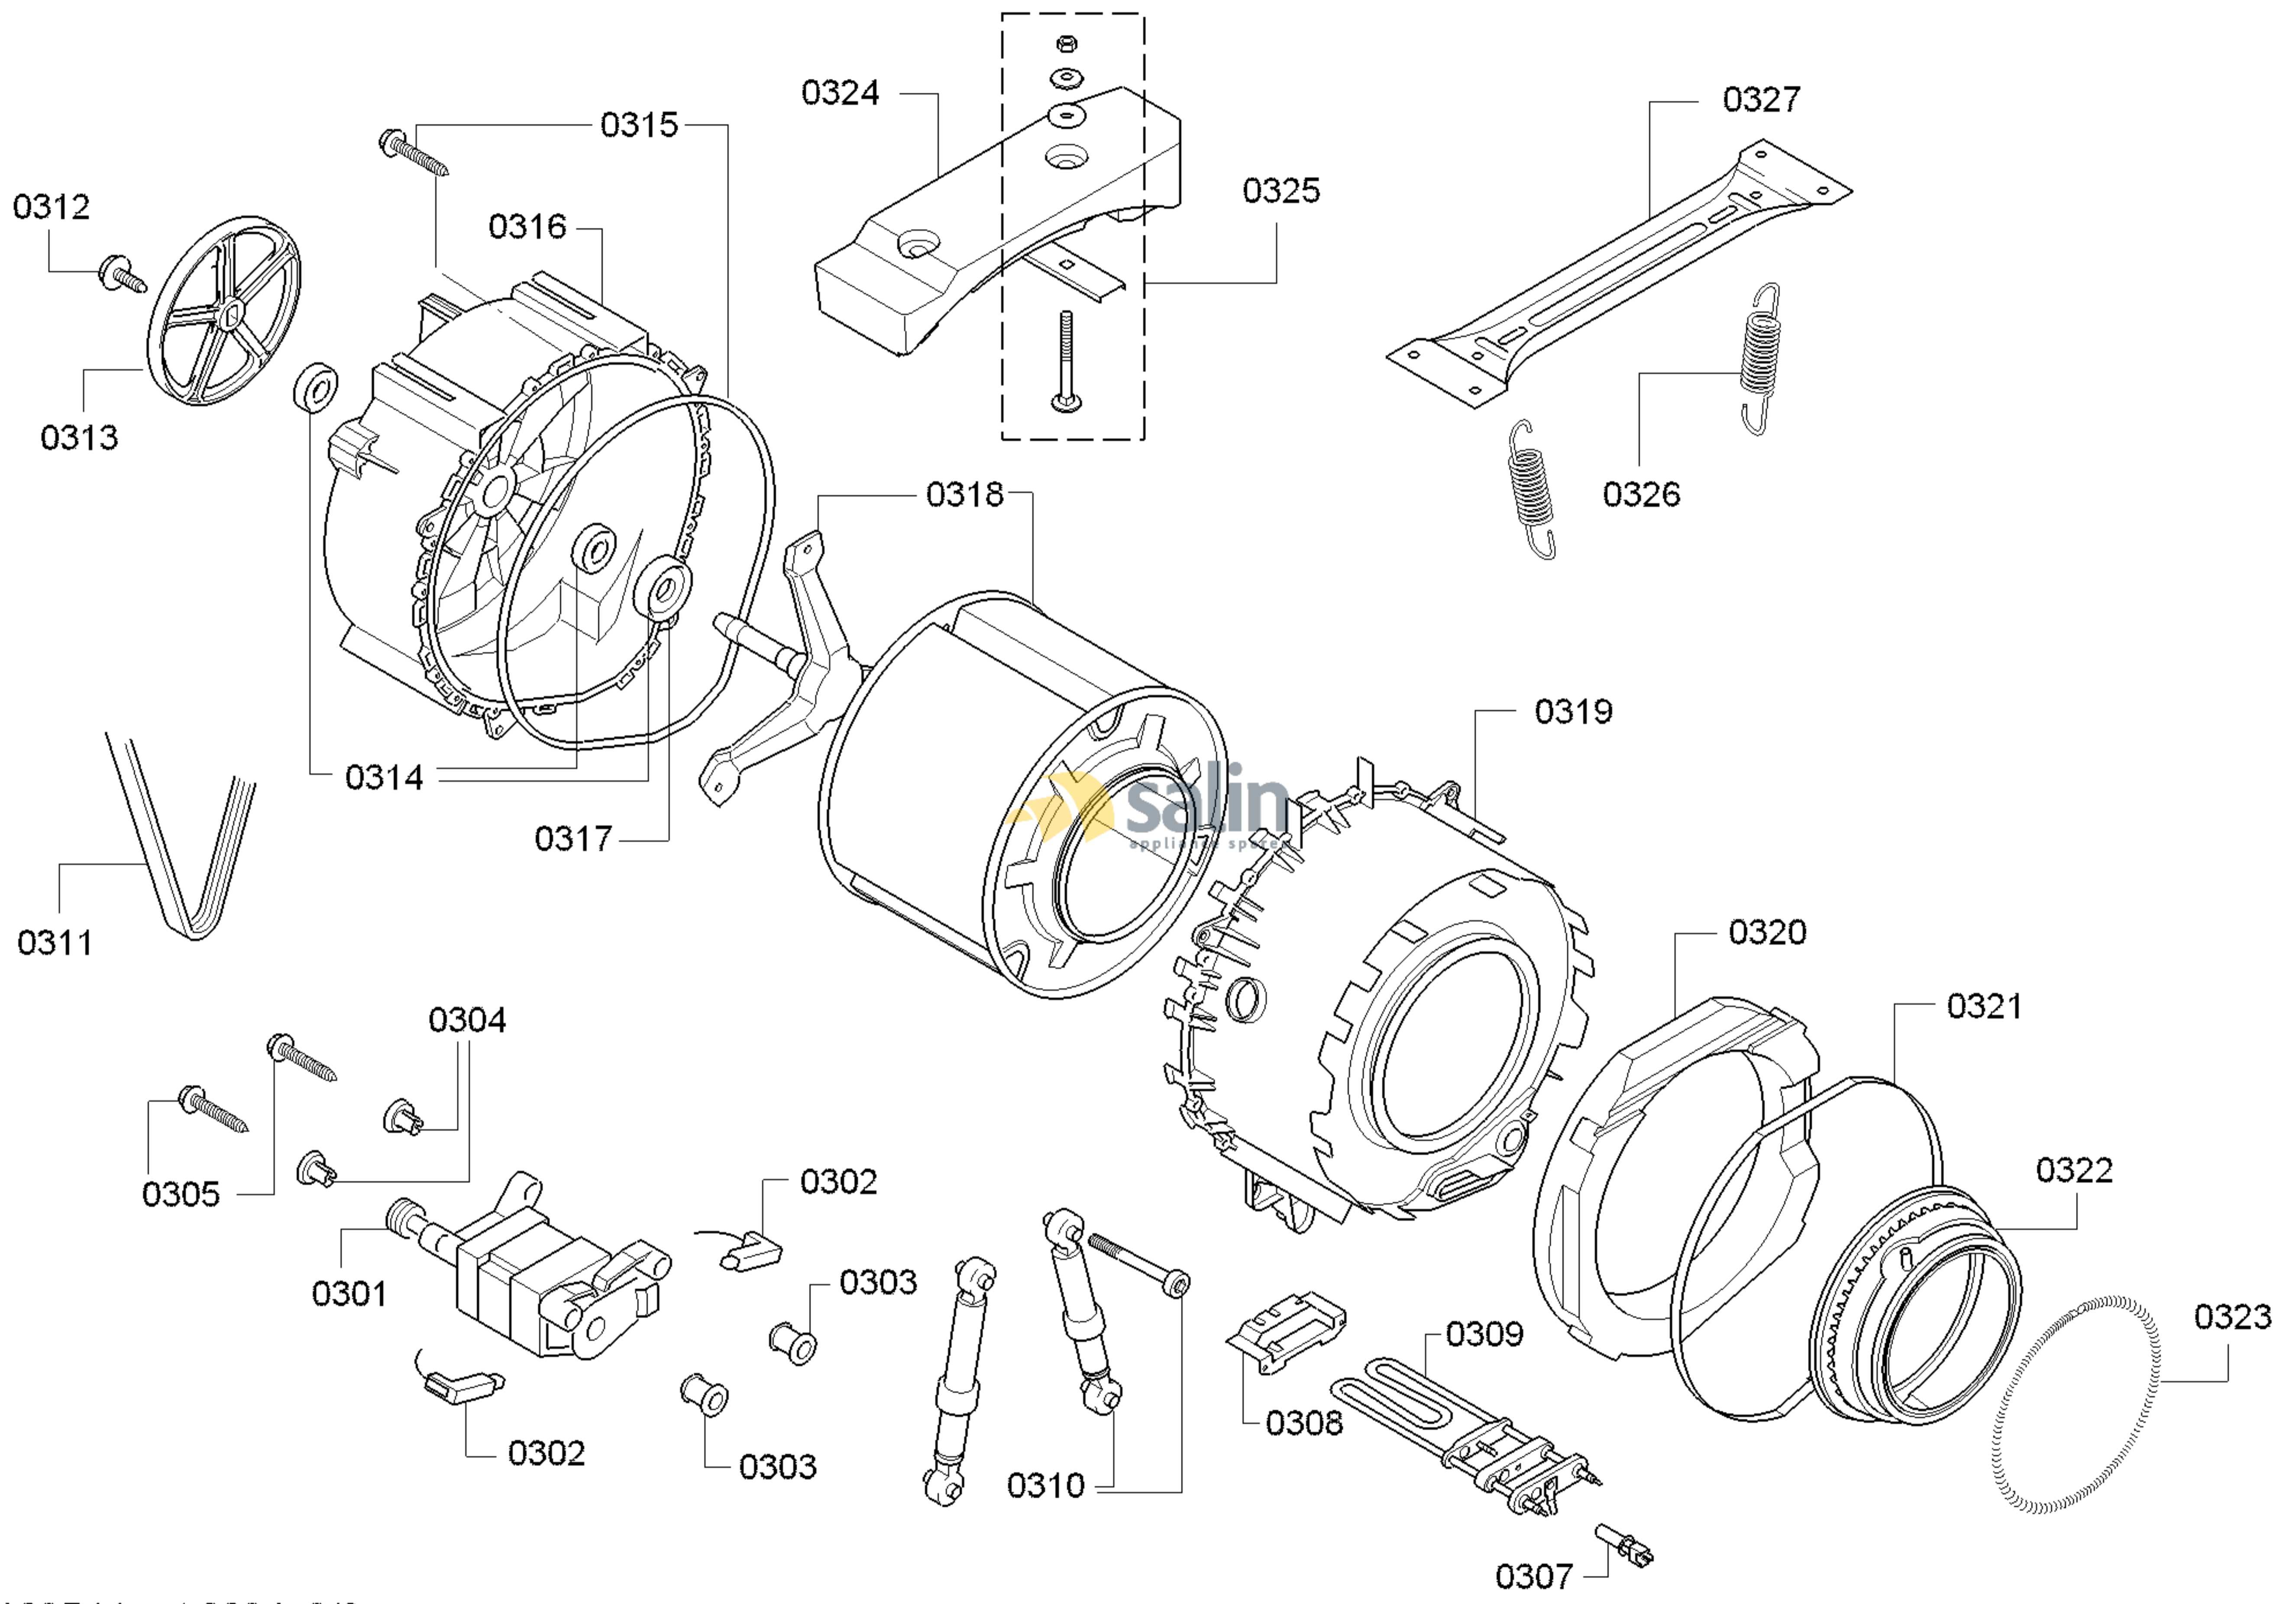

0199

58300000189544 aet 000 b 1/6

FAMILY : WAE284R6

MODEL NO: WAE284R6/79

Check Position No/Part No or Replacement No

58300000189544 aet 000 b 3/6

FAMILY : WAE284R6
 MODEL NO: WAE284R6/79
 Check Position No/Part No or Replacement No