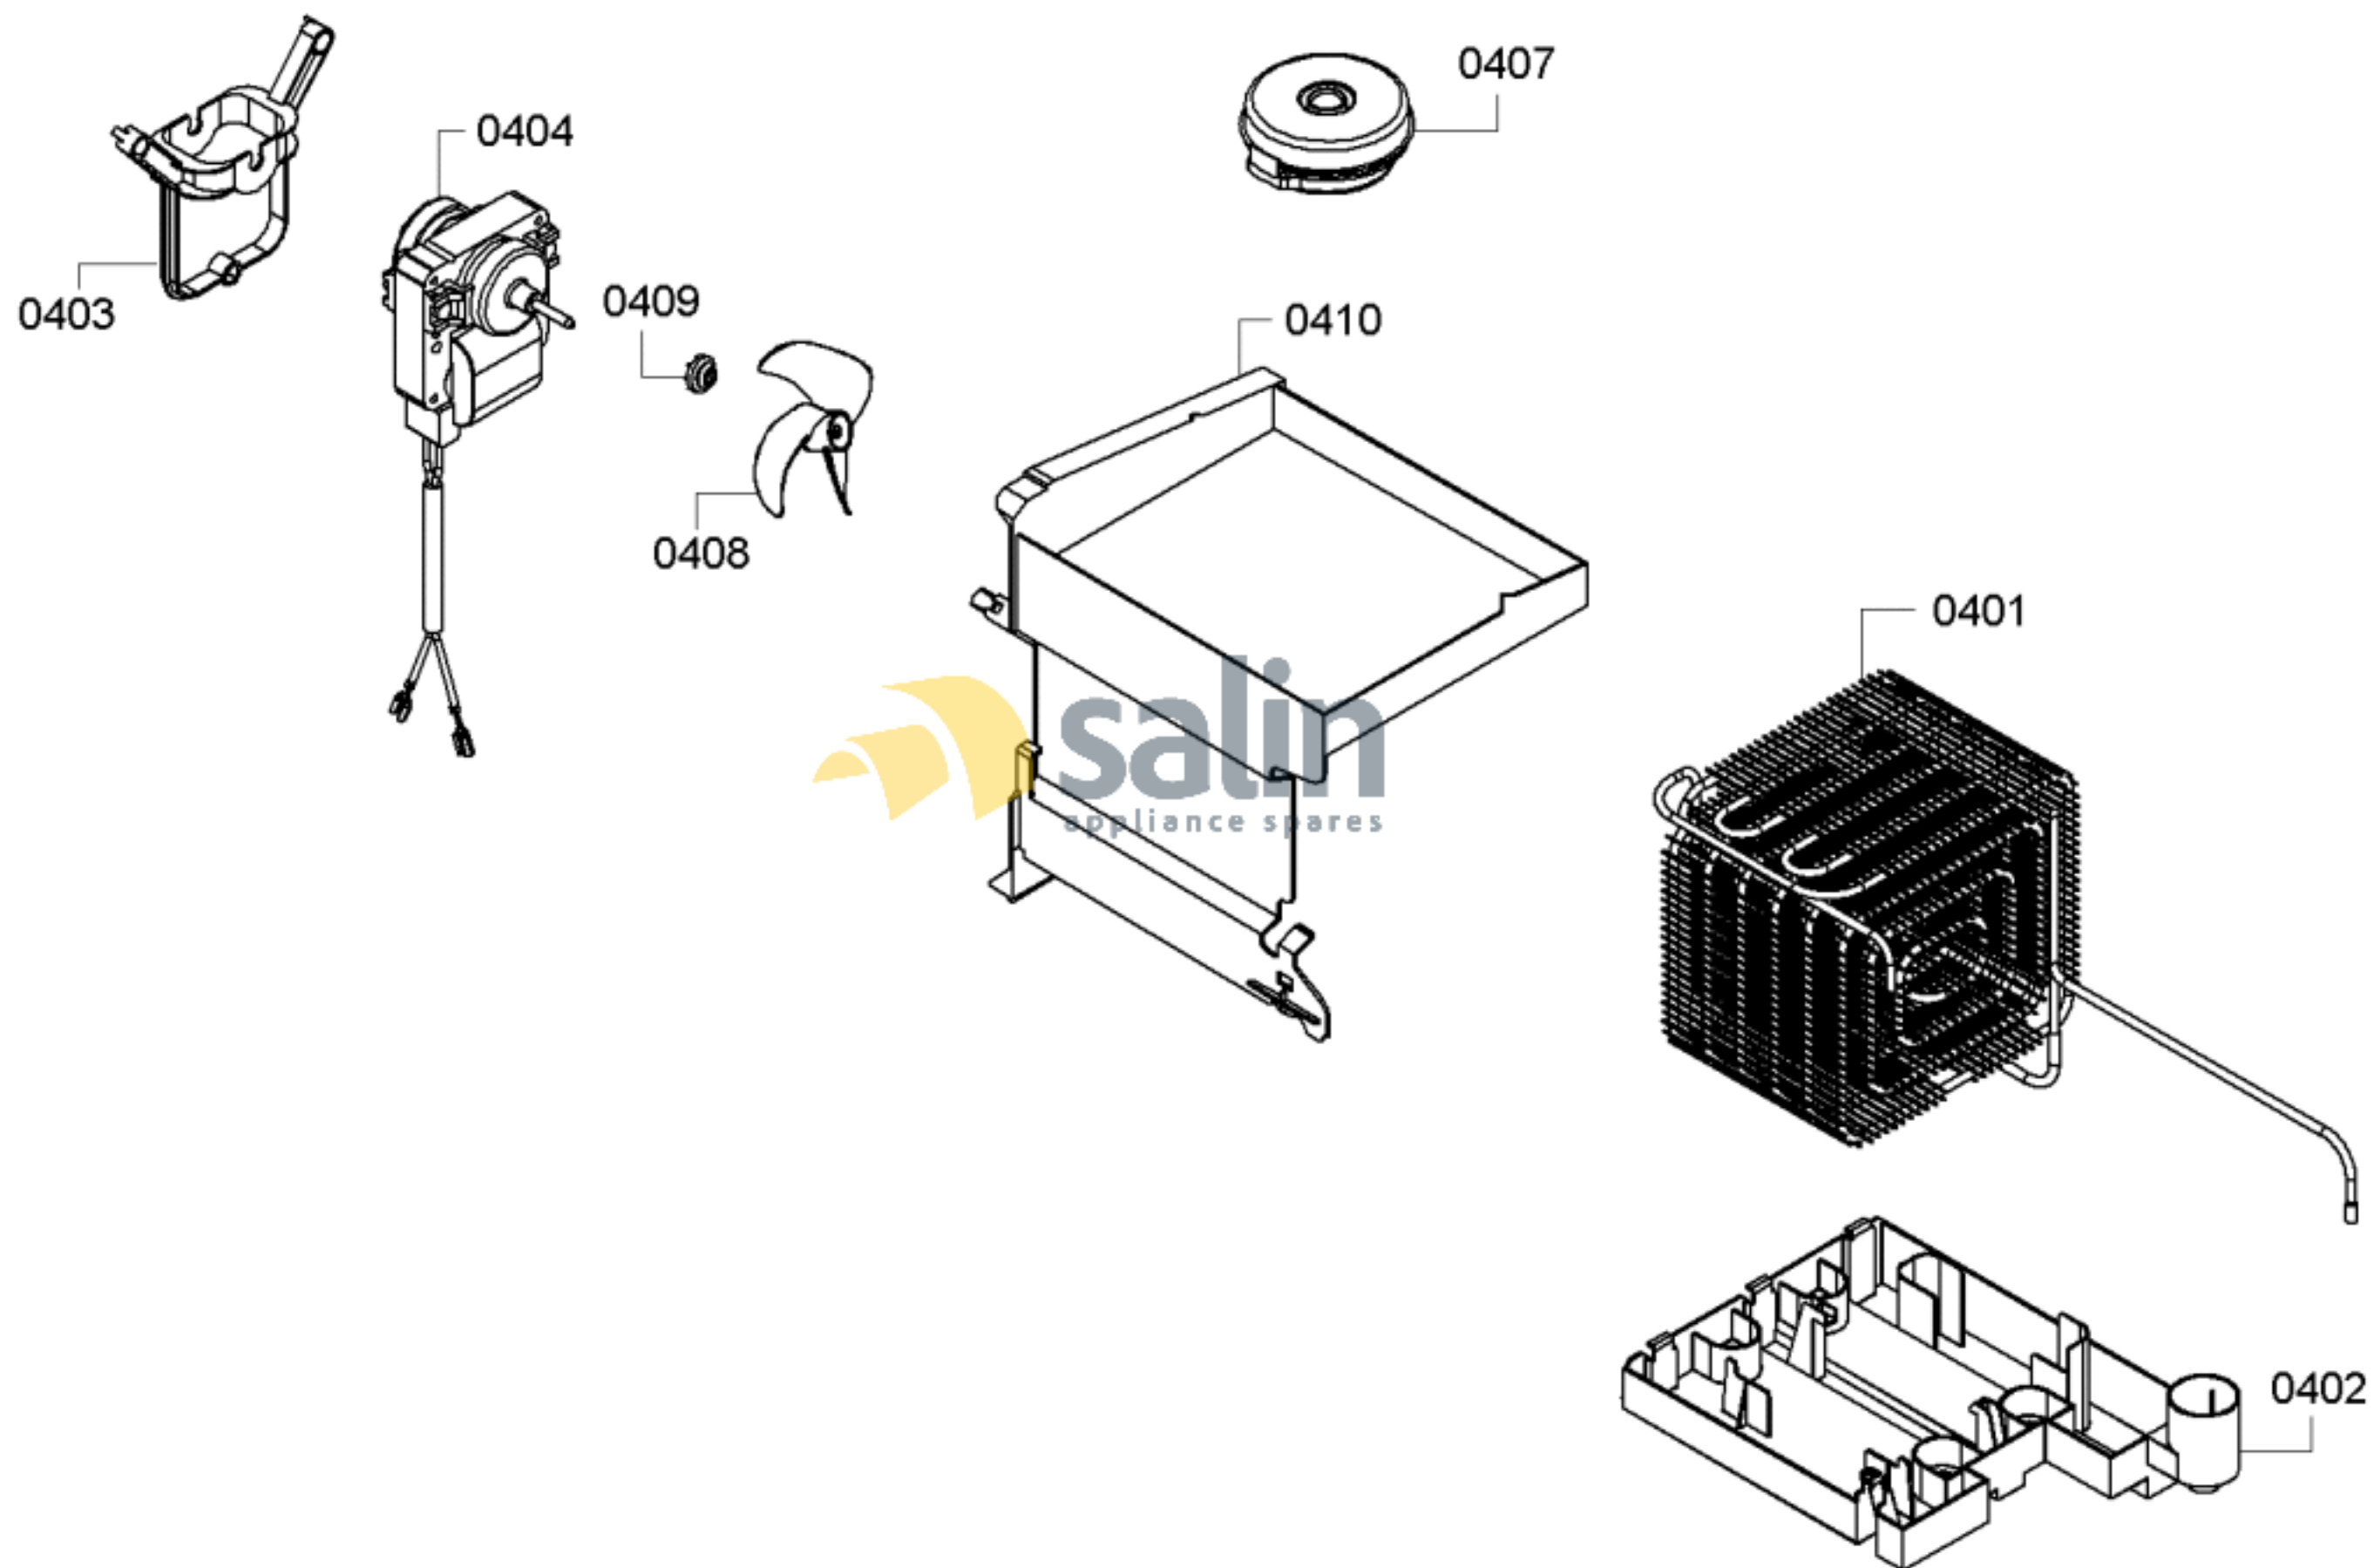

0199

0195

salin  
appliance spares

58300000158210 aet 000 b 1/5

FAMILY : KGN57P75NE  
 MODEL NO: KGN57P75NE/02  
 Check Position No/Part No or Replacement No

5830000158210 aet 000 b 2/5

FAMILY : KGN57P75NE  
 MODEL NO: KGN57P75NE/02  
 Check Position No/Part No or Replacement No

58300000158210 aet 000 b 3/5

FAMILY : KGN57P75NE  
 MODEL NO: KGN57P75NE/02  
 Check Position No/Part No or Replacement No

58300000158210 aet 000 b 4/5

FAMILY : KGN57P75NE

MODEL NO: KGN57P75NE/02

Check Position No/Part No or Replacement No