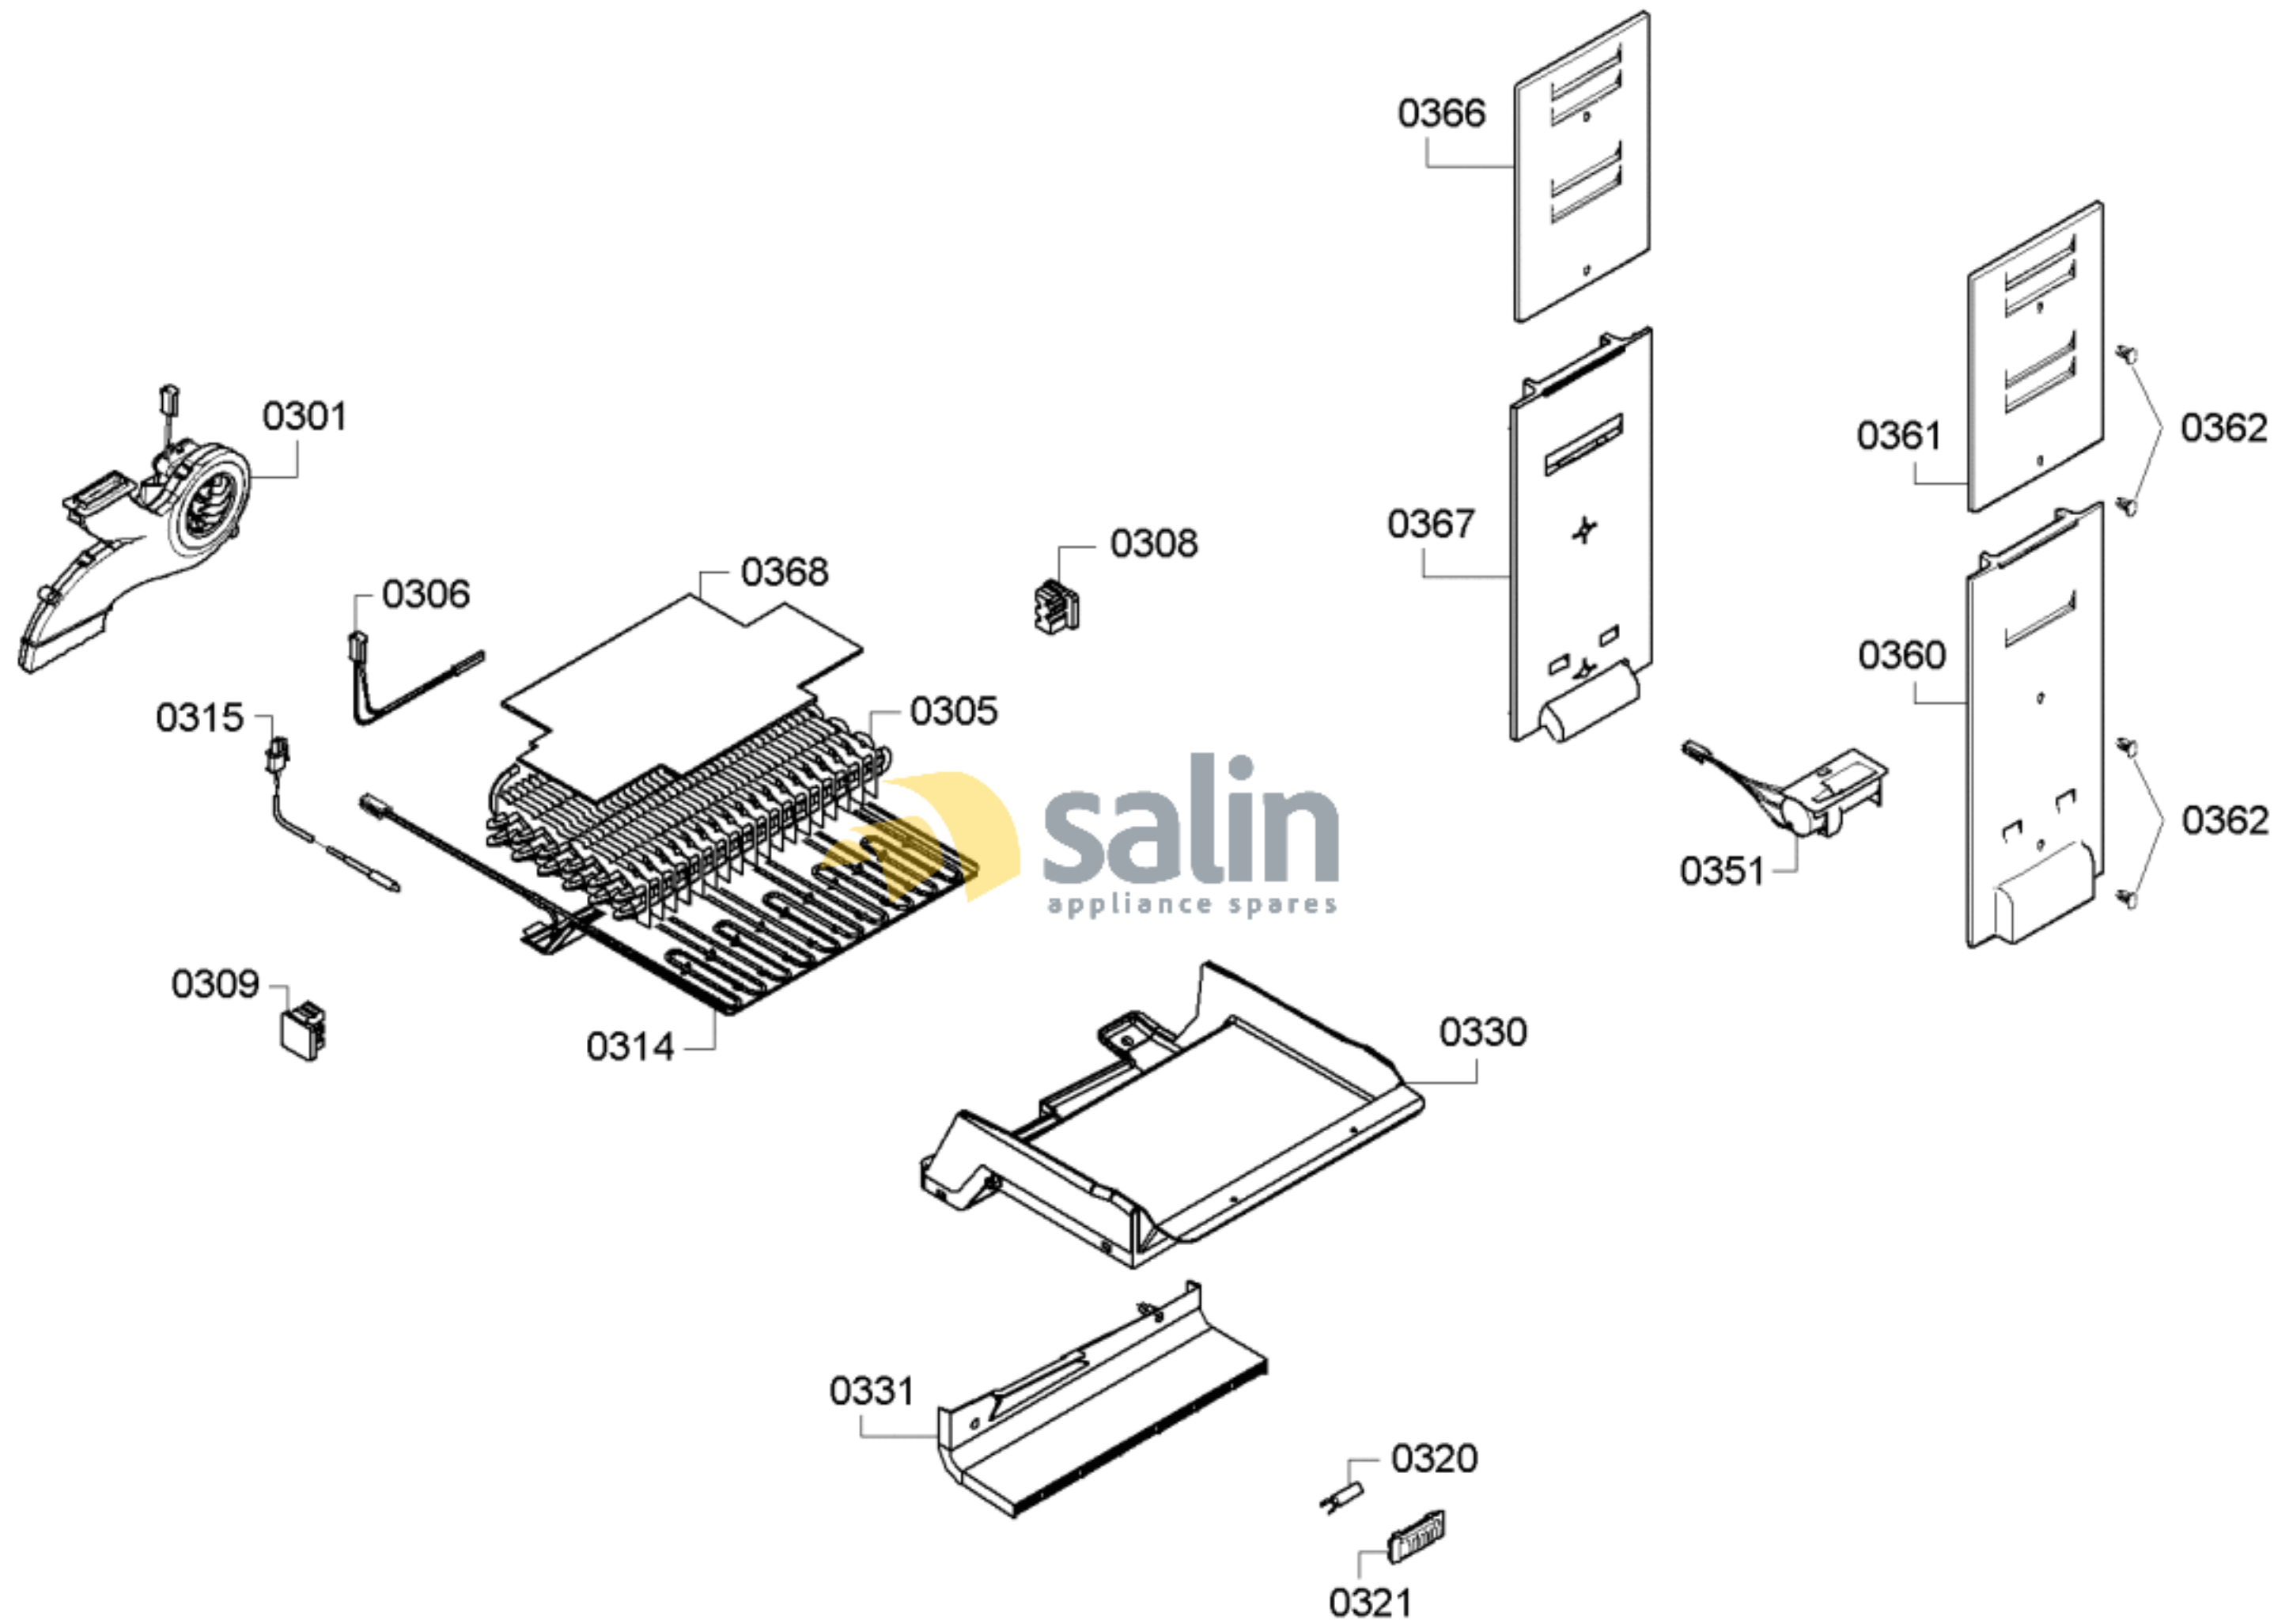

0199

0195

salin  
appliance spares

58300000158210 aet 000 b 1/5

FAMILY : KGN57P75NE  
 MODEL NO: KGN57P75NE/02  
 Check Position No/Part No or Replacement No

5830000158210 aet 000 b 2/5

FAMILY : KGN57P75NE  
 MODEL NO: KGN57P75NE/02  
 Check Position No/Part No or Replacement No

58300000158210 aet 000 b 3/5

FAMILY : KGN57P75NE  
 MODEL NO: KGN57P75NE/02  
 Check Position No/Part No or Replacement No

58300000158210 aet 000 b 4/5

FAMILY : KGN57P75NE

MODEL NO: KGN57P75NE/02

Check Position No/Part No or Replacement No