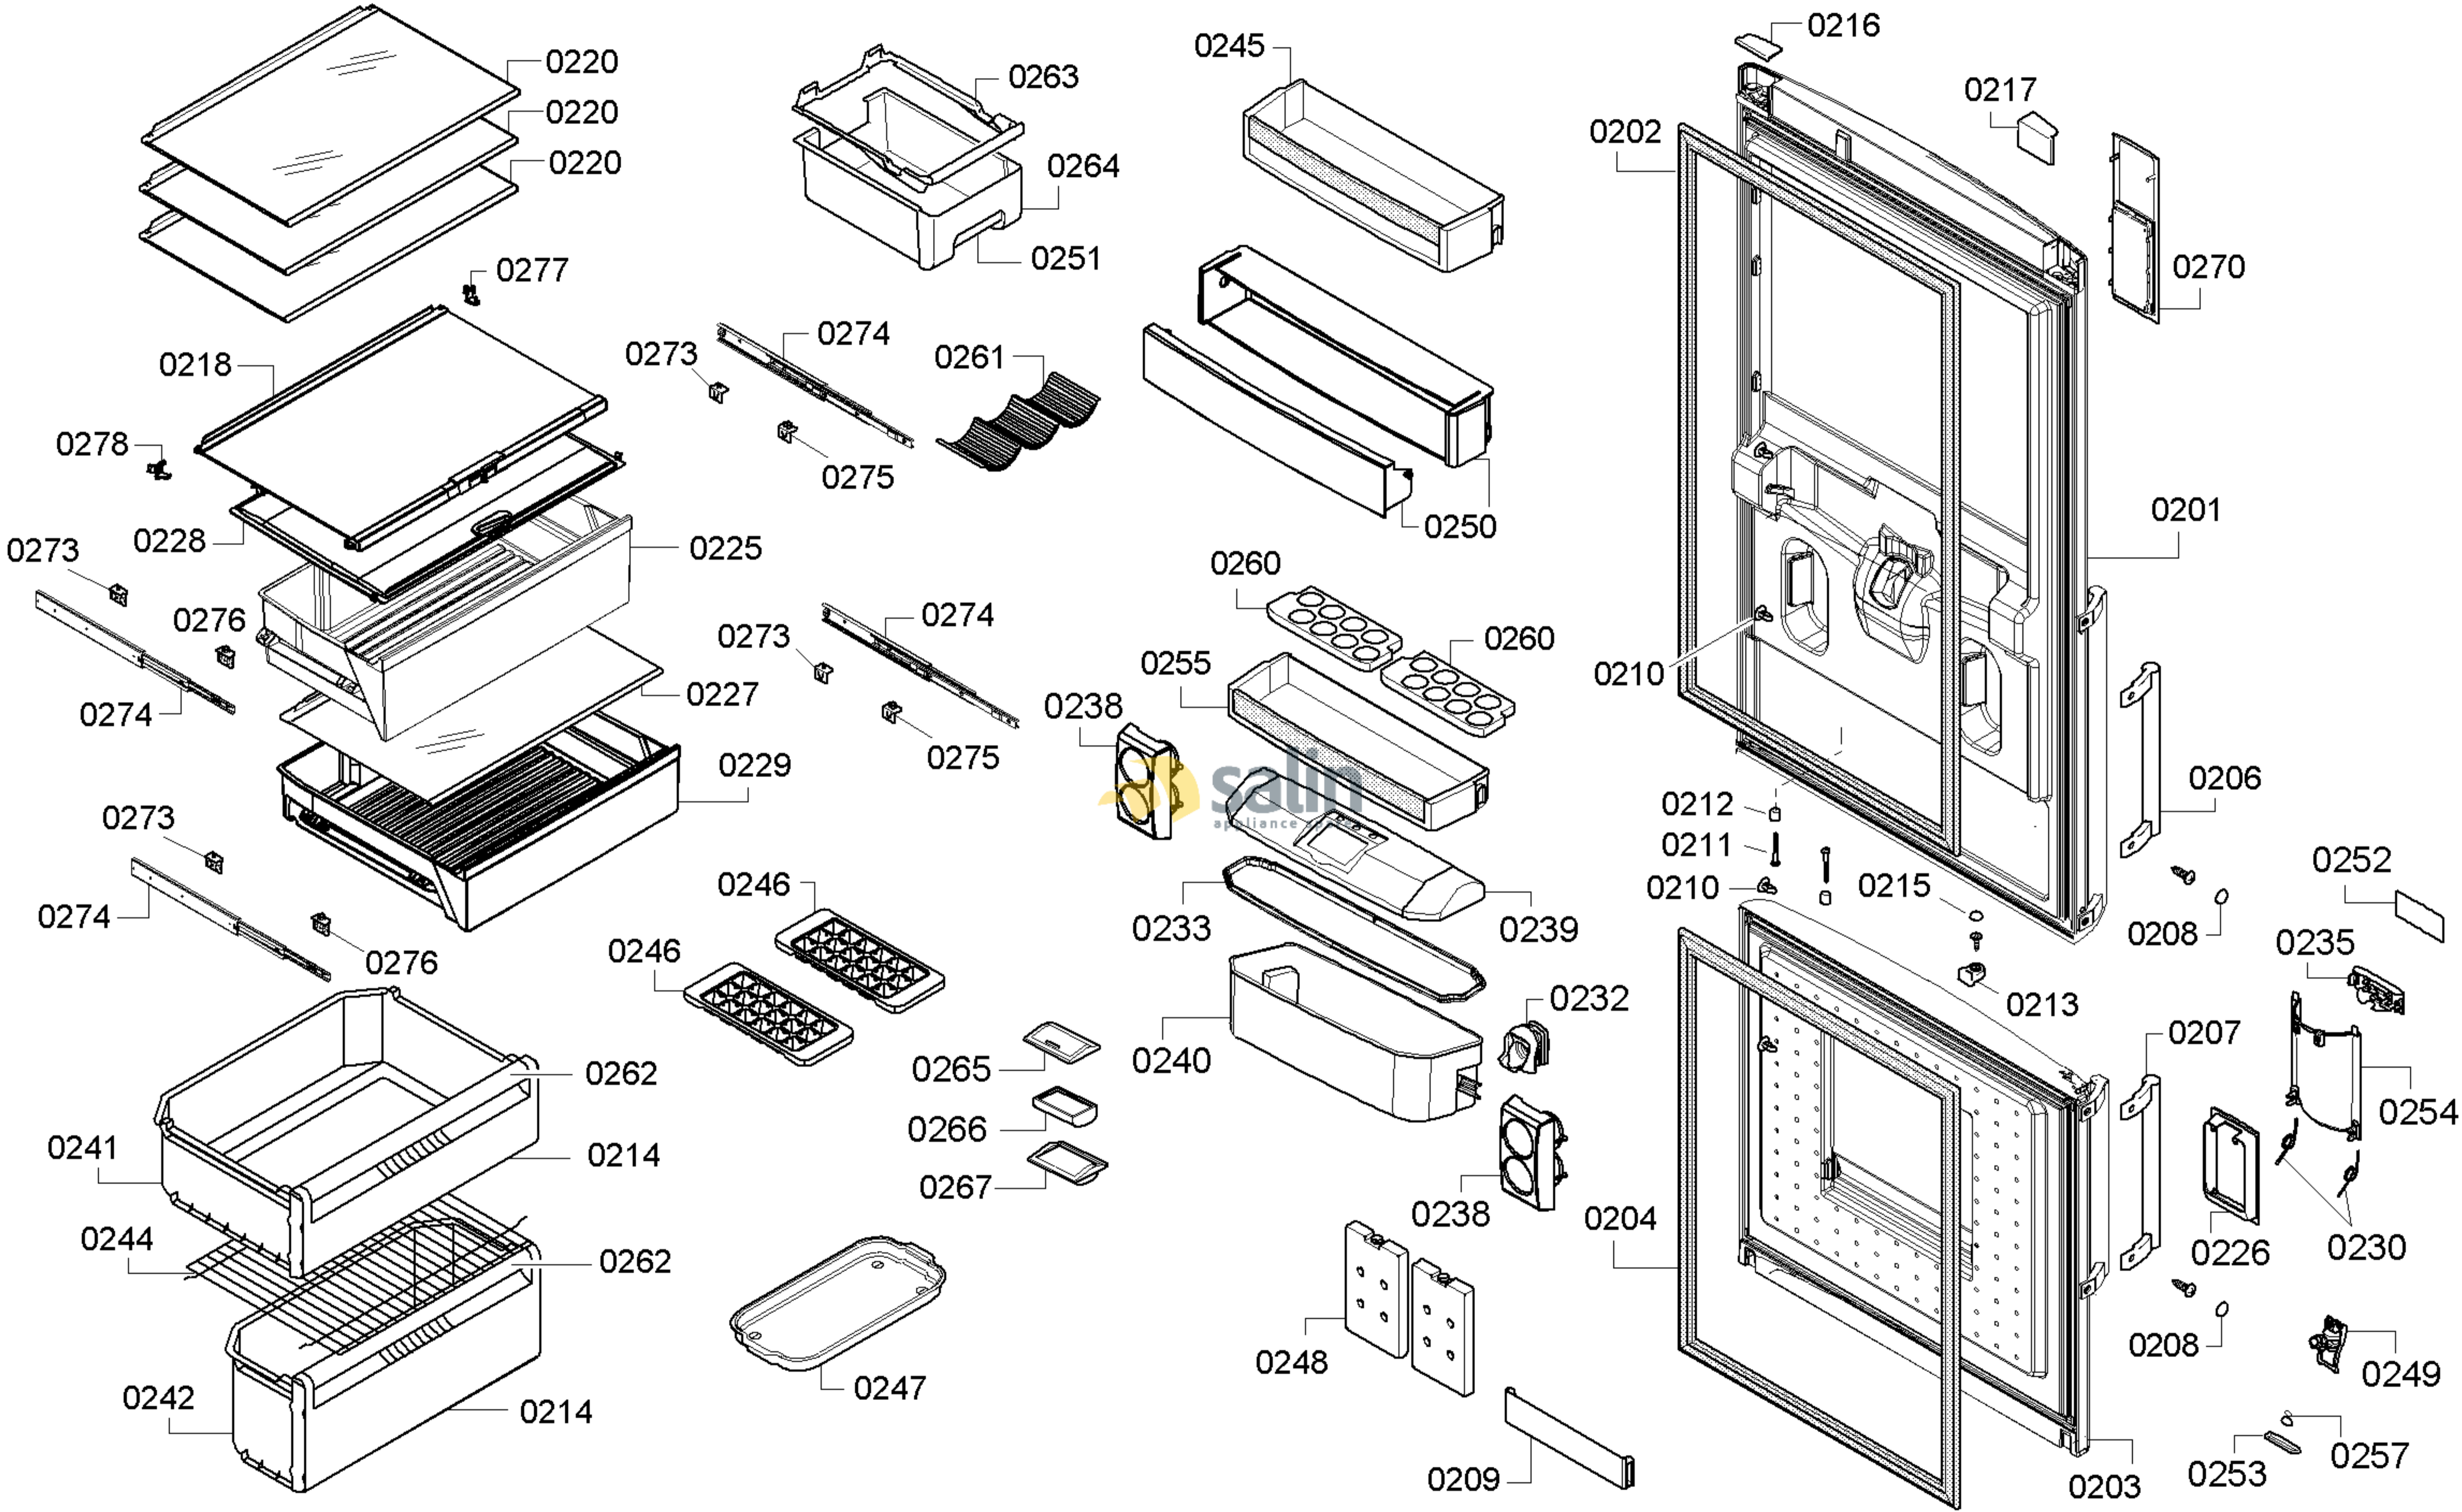

0199

0195

salin  
appliance spares

58300000158210 aet 000 b 1/5

FAMILY : KGN57P75NE  
 MODEL NO: KGN57P75NE/02  
 Check Position No/Part No or Replacement No

5830000158210 aet 000 b 2/5

FAMILY : KGN57P75NE  
 MODEL NO: KGN57P75NE/02  
 Check Position No/Part No or Replacement No

58300000158210 aet 000 b 3/5

FAMILY : KGN57P75NE  
 MODEL NO: KGN57P75NE/02  
 Check Position No/Part No or Replacement No

58300000158210 aet 000 b 4/5

FAMILY : KGN57P75NE

MODEL NO: KGN57P75NE/02

Check Position No/Part No or Replacement No