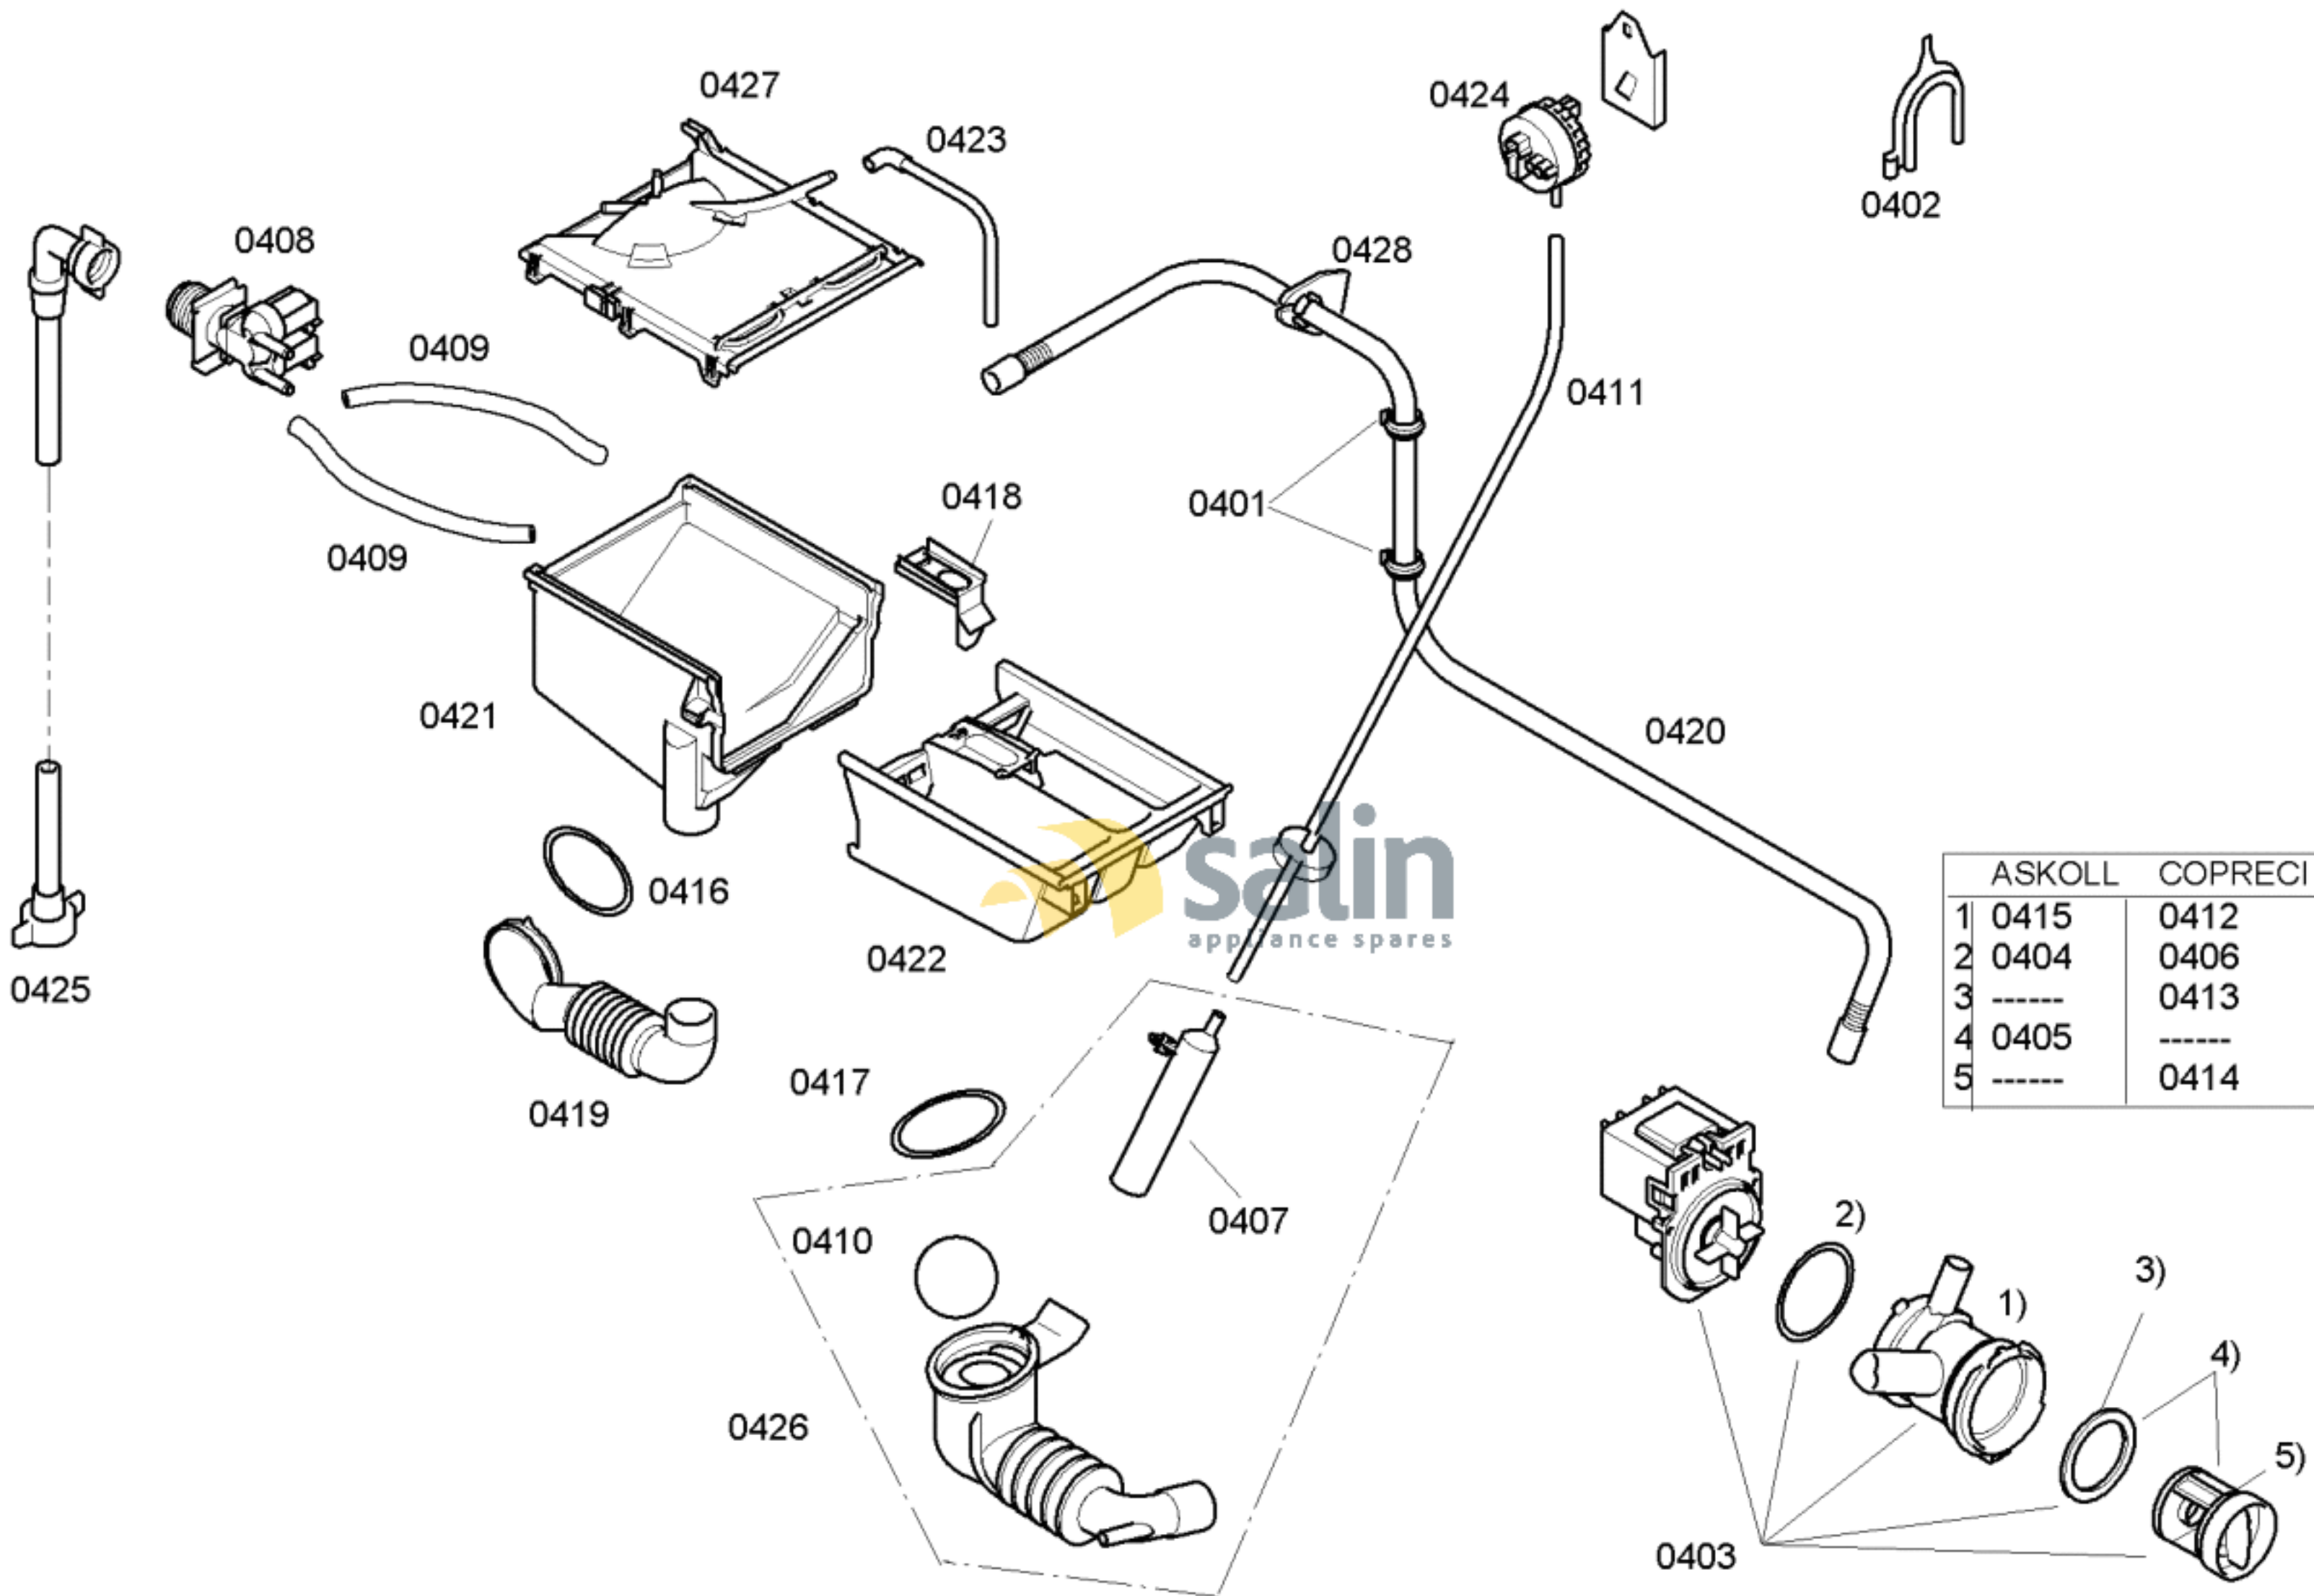

5830000116879 aet 000 b 3/4

FAMILY : WFX2060BZ
 MODEL NO: WFX2060BZ/22
 Check Position No/Part No or Replacement No

58300000116879 aet 000 b 4/4

FAMILY : WFX2060BZ
 MODEL NO: WFX2060BZ/22
 Check Position No/Part No or Replacement No