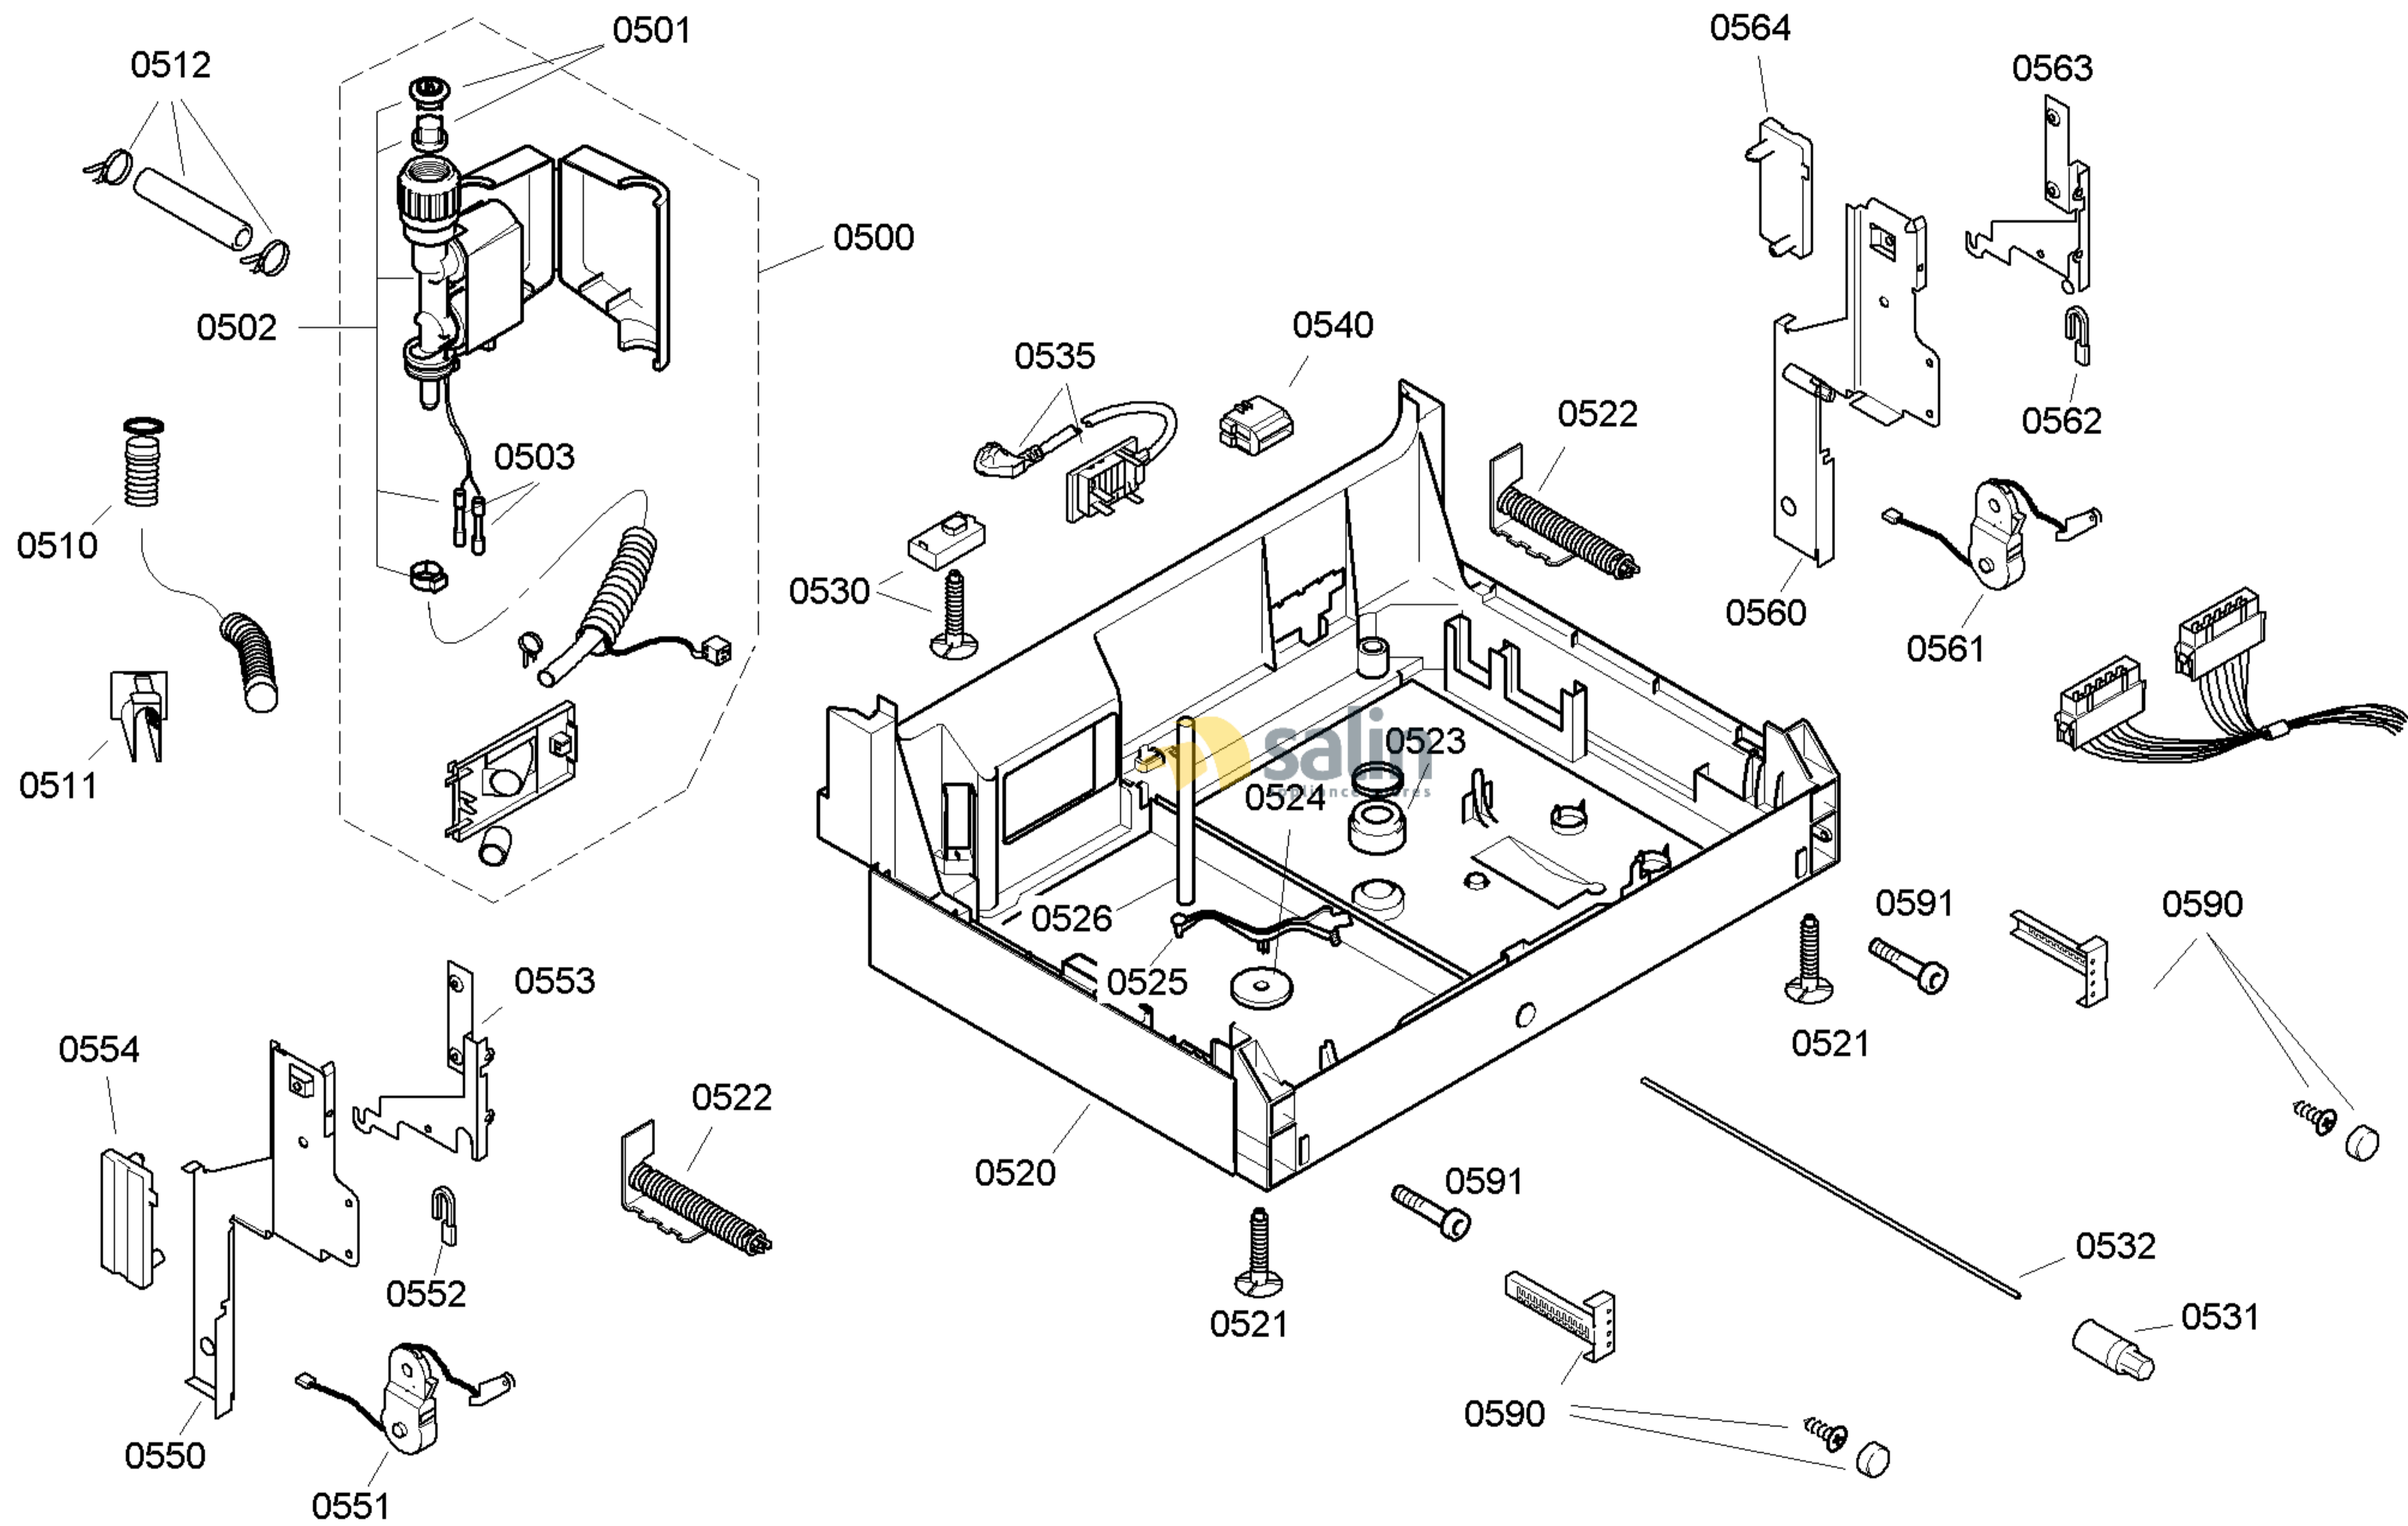

58300000120844 aet 000 a 2/6

FAMILY : SHI58M05CH

MODEL NO: SHI58M05CH/47

Check Position No/Part No or Replacement No

salin
appliance sp

5830000120844 aet 000 a 5/6

FAMILY : SHI58M05CH
 MODEL NO: SHI58M05CH/47
 Check Position No/Part No or Replacement No