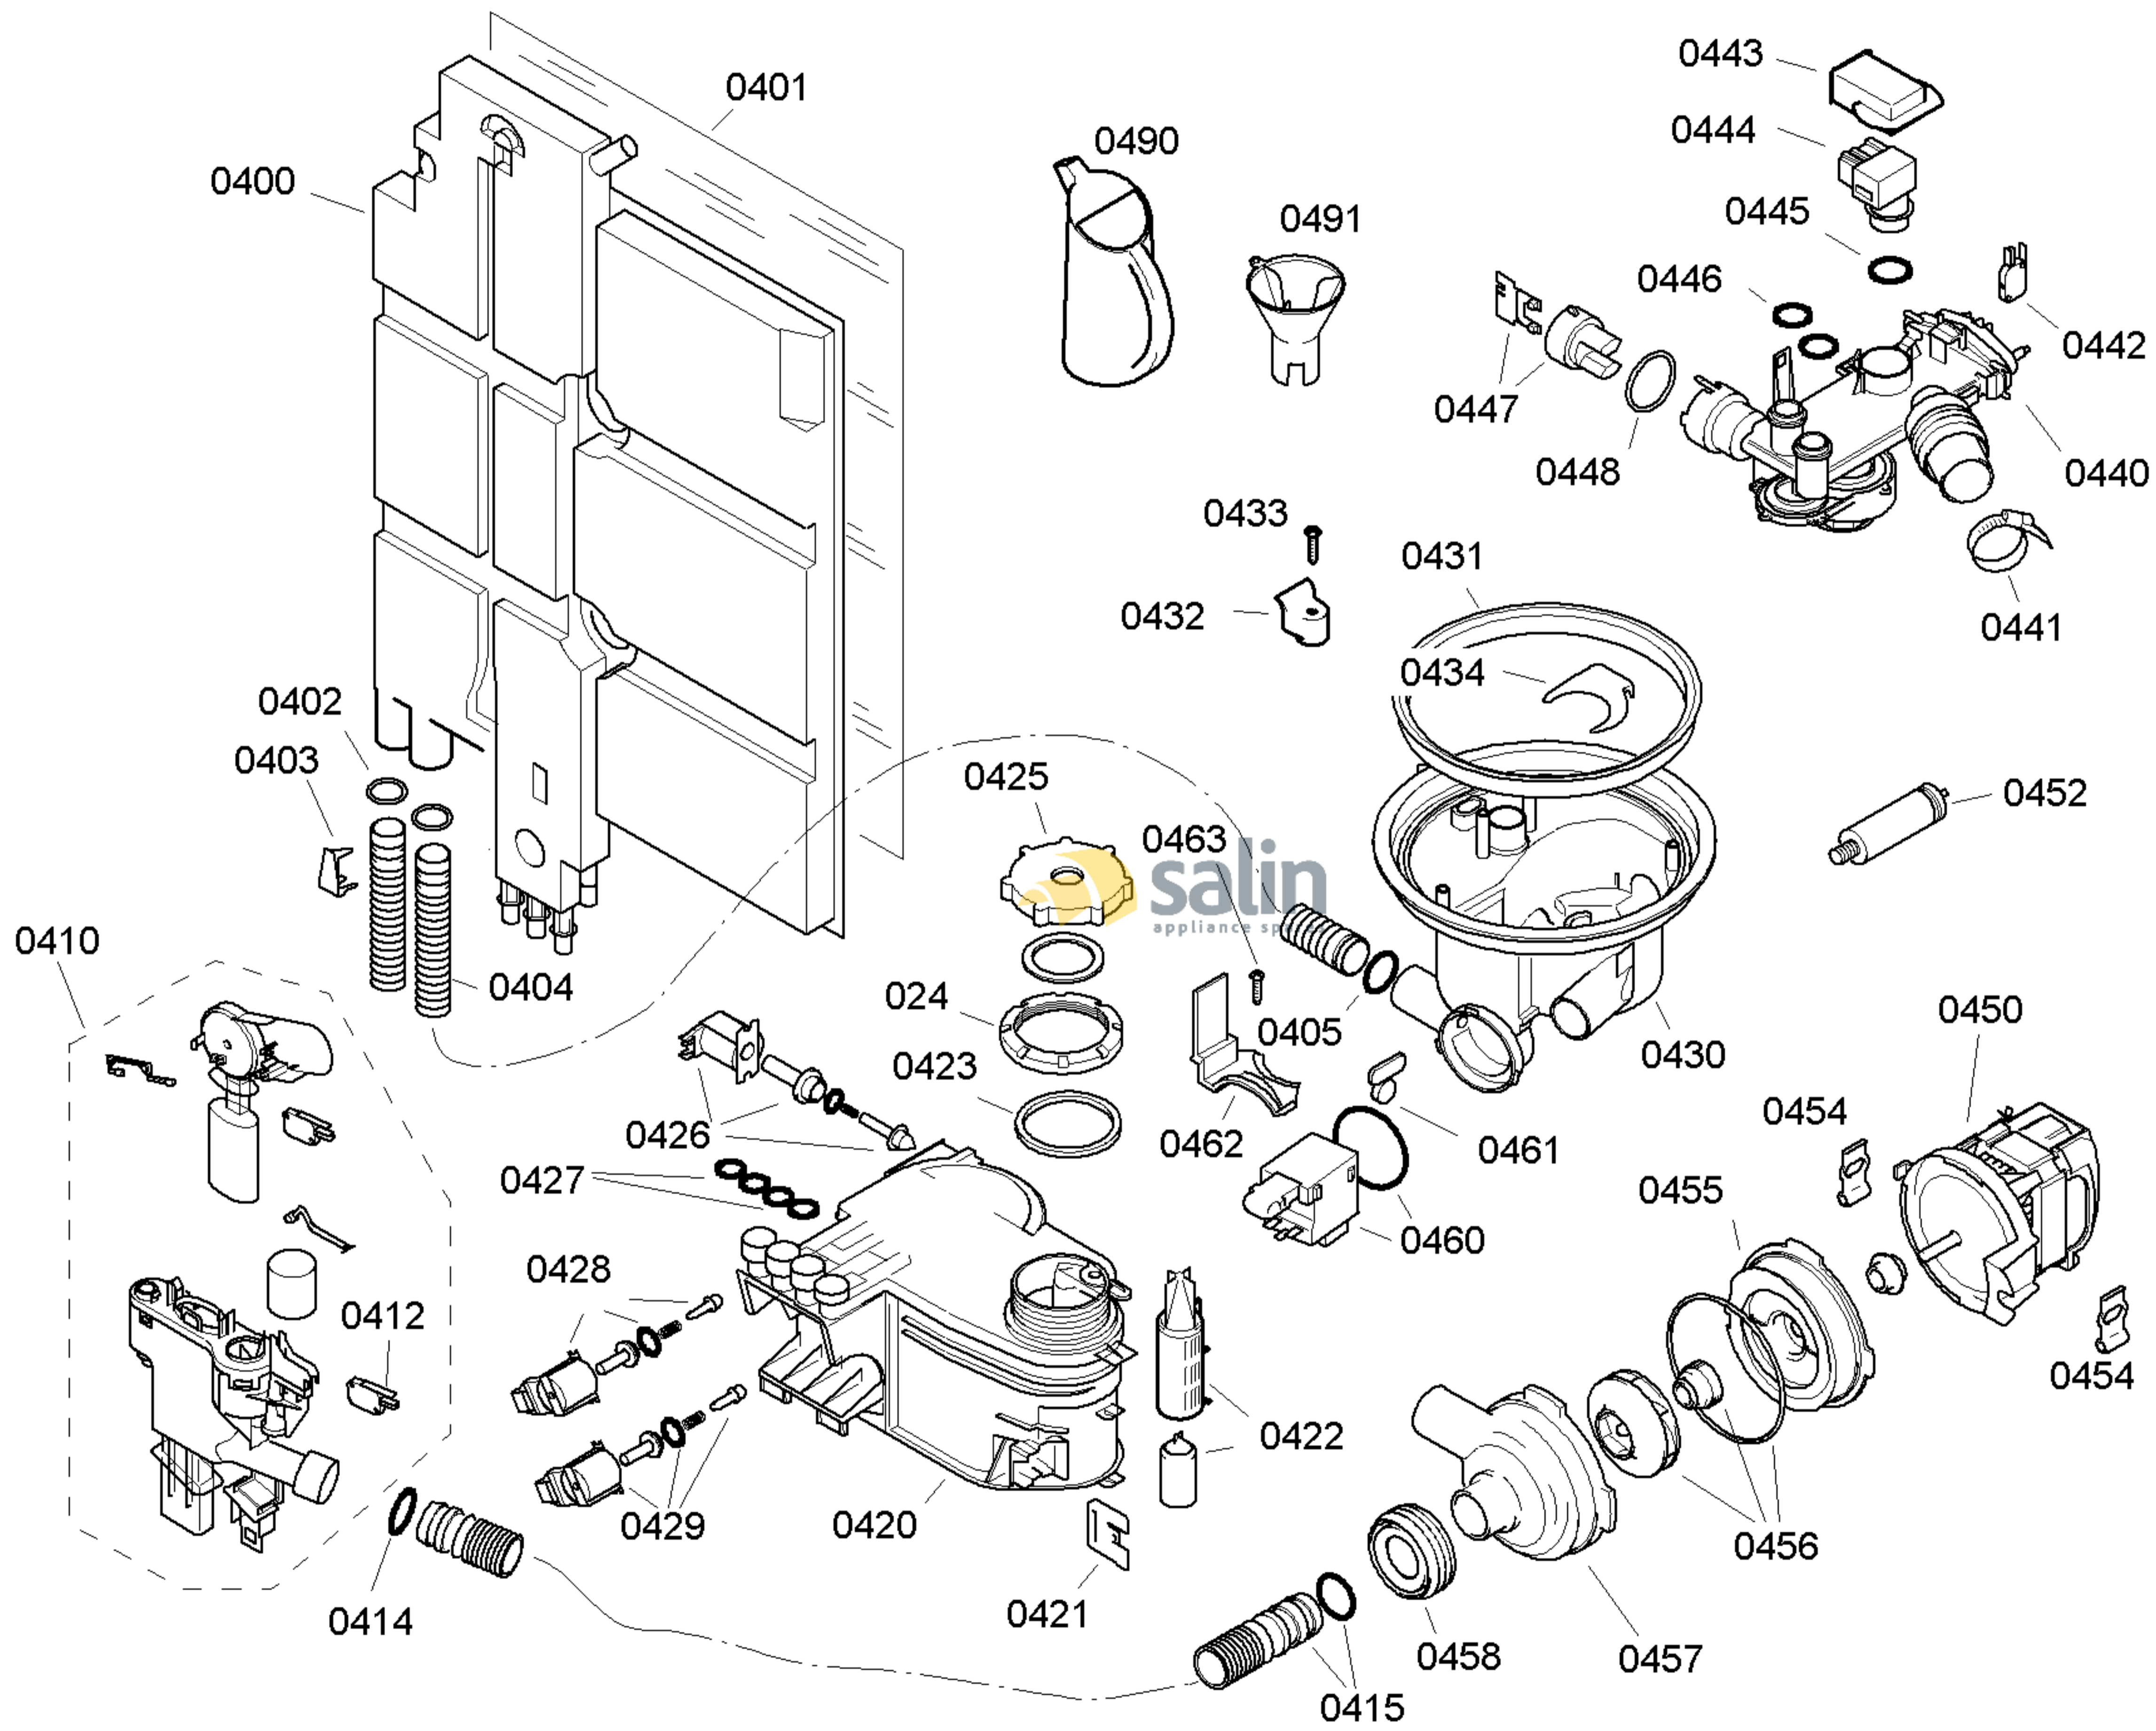

58300000120844 aet 000 a 2/6

FAMILY : SHI58M05CH

MODEL NO: SHI58M05CH/47

Check Position No/Part No or Replacement No

salin
appliance sp

5830000120844 aet 000 a 5/6

FAMILY : SHI58M05CH
 MODEL NO: SHI58M05CH/47
 Check Position No/Part No or Replacement No