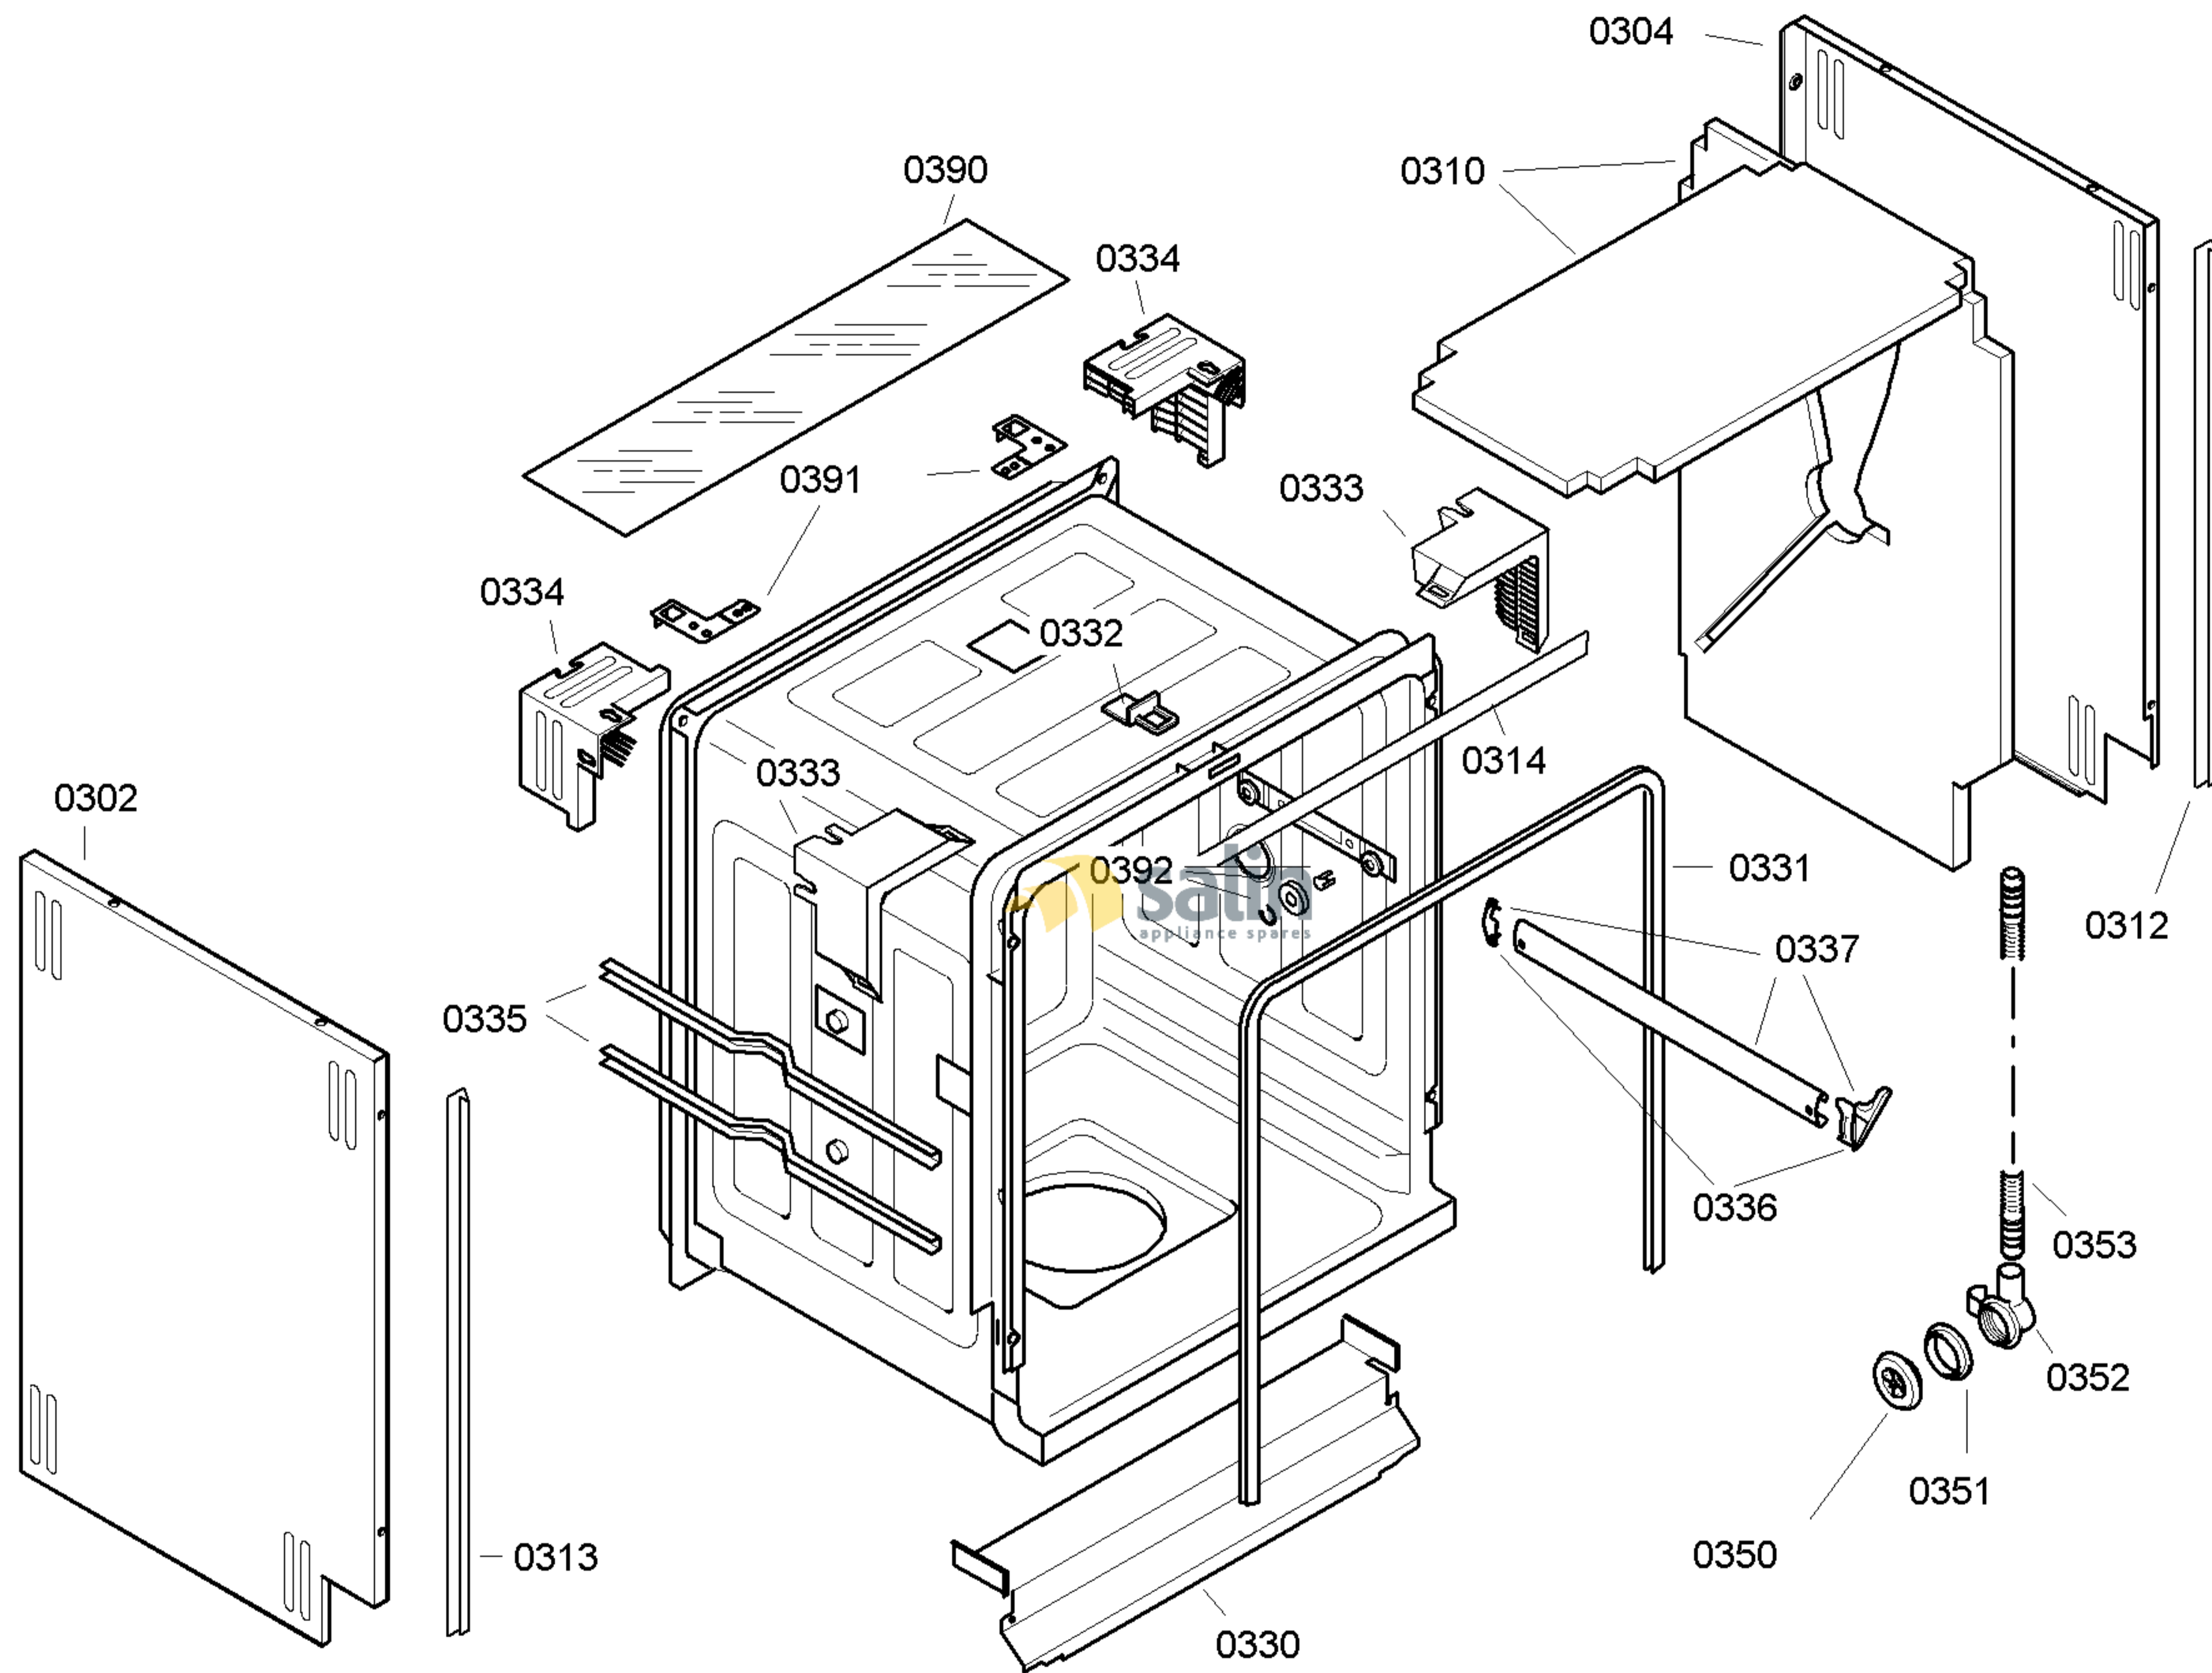

58300000120844 aet 000 a 2/6

FAMILY : SHI58M05CH

MODEL NO: SHI58M05CH/47

Check Position No/Part No or Replacement No

salin
appliance sp

5830000120844 aet 000 a 5/6

FAMILY : SHI58M05CH
 MODEL NO: SHI58M05CH/47
 Check Position No/Part No or Replacement No