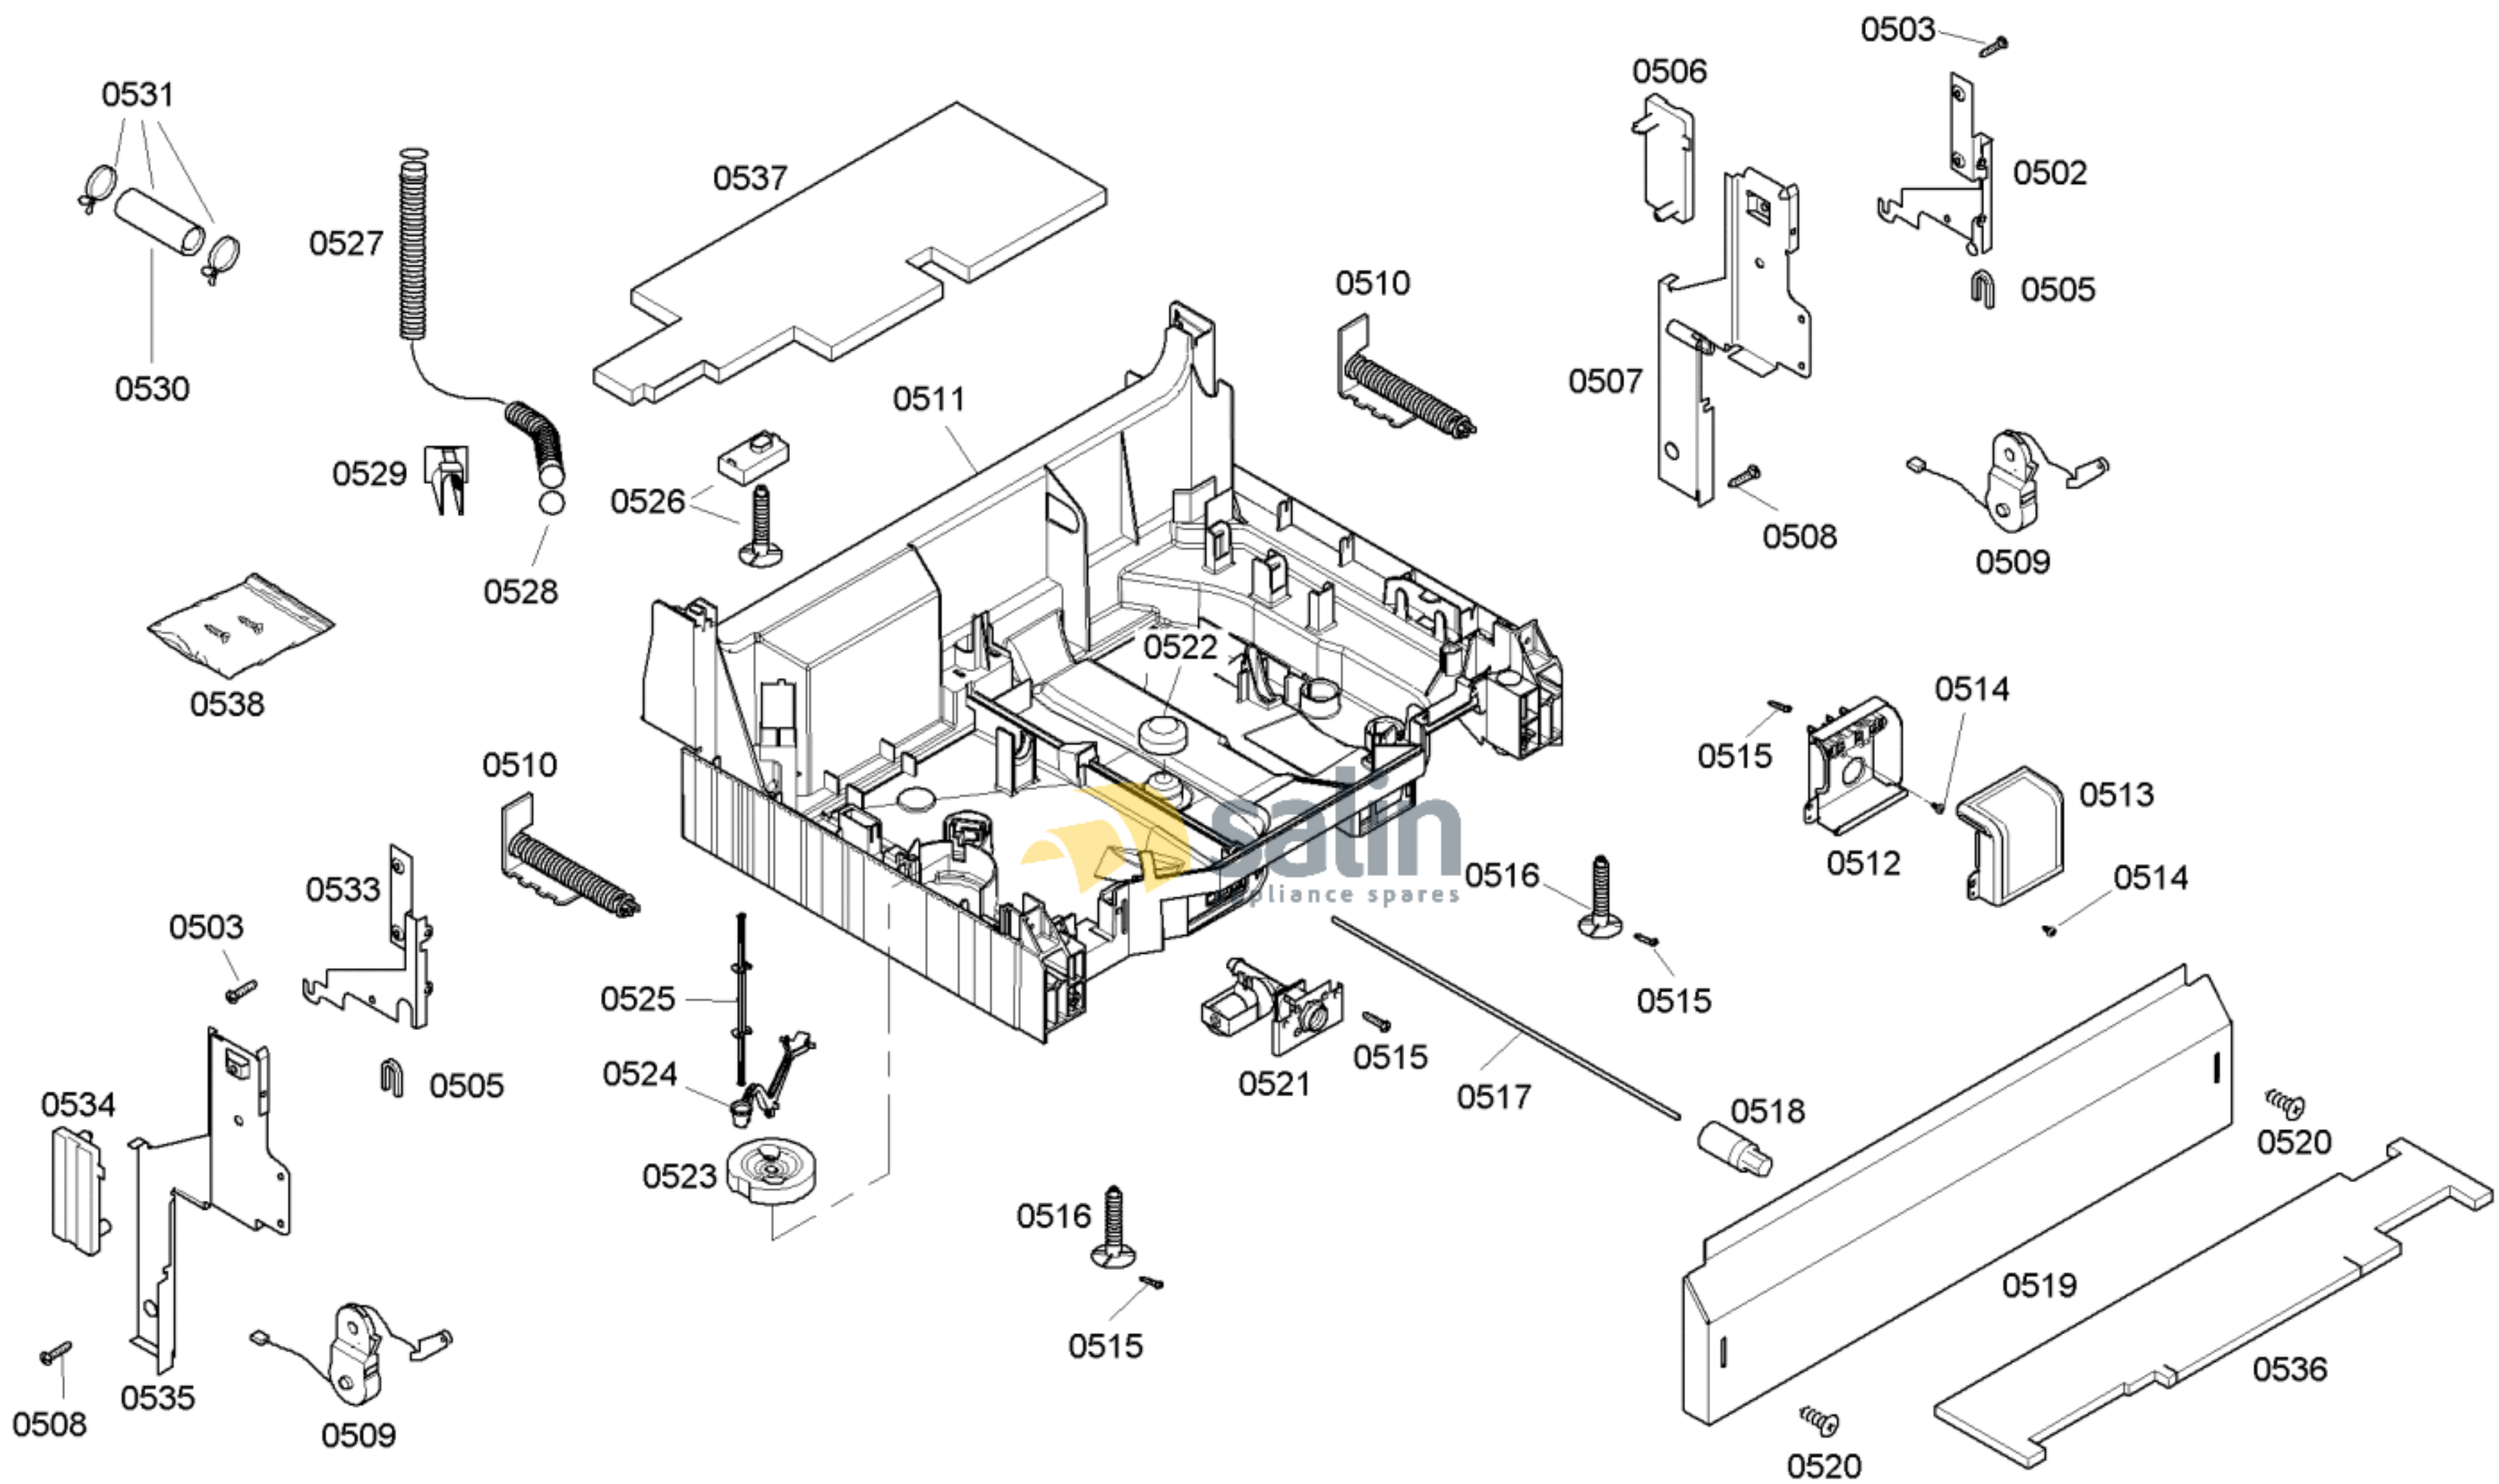

58300000125488 aet 000 a 2/6

FAMILY : SHE45M05UC

MODEL NO: SHE45M05UC/48

Check Position No/Part No or Replacement No

58300000125488 aet 000 a 3/6

FAMILY : SHE45M05UC

MODEL NO: SHE45M05UC/48

Check Position No/Part No or Replacement No

58300000125488 aet 000 a 5/6

FAMILY : SHE45M05UC  
 MODEL NO: SHE45M05UC/48  
 Check Position No/Part No or Replacement No