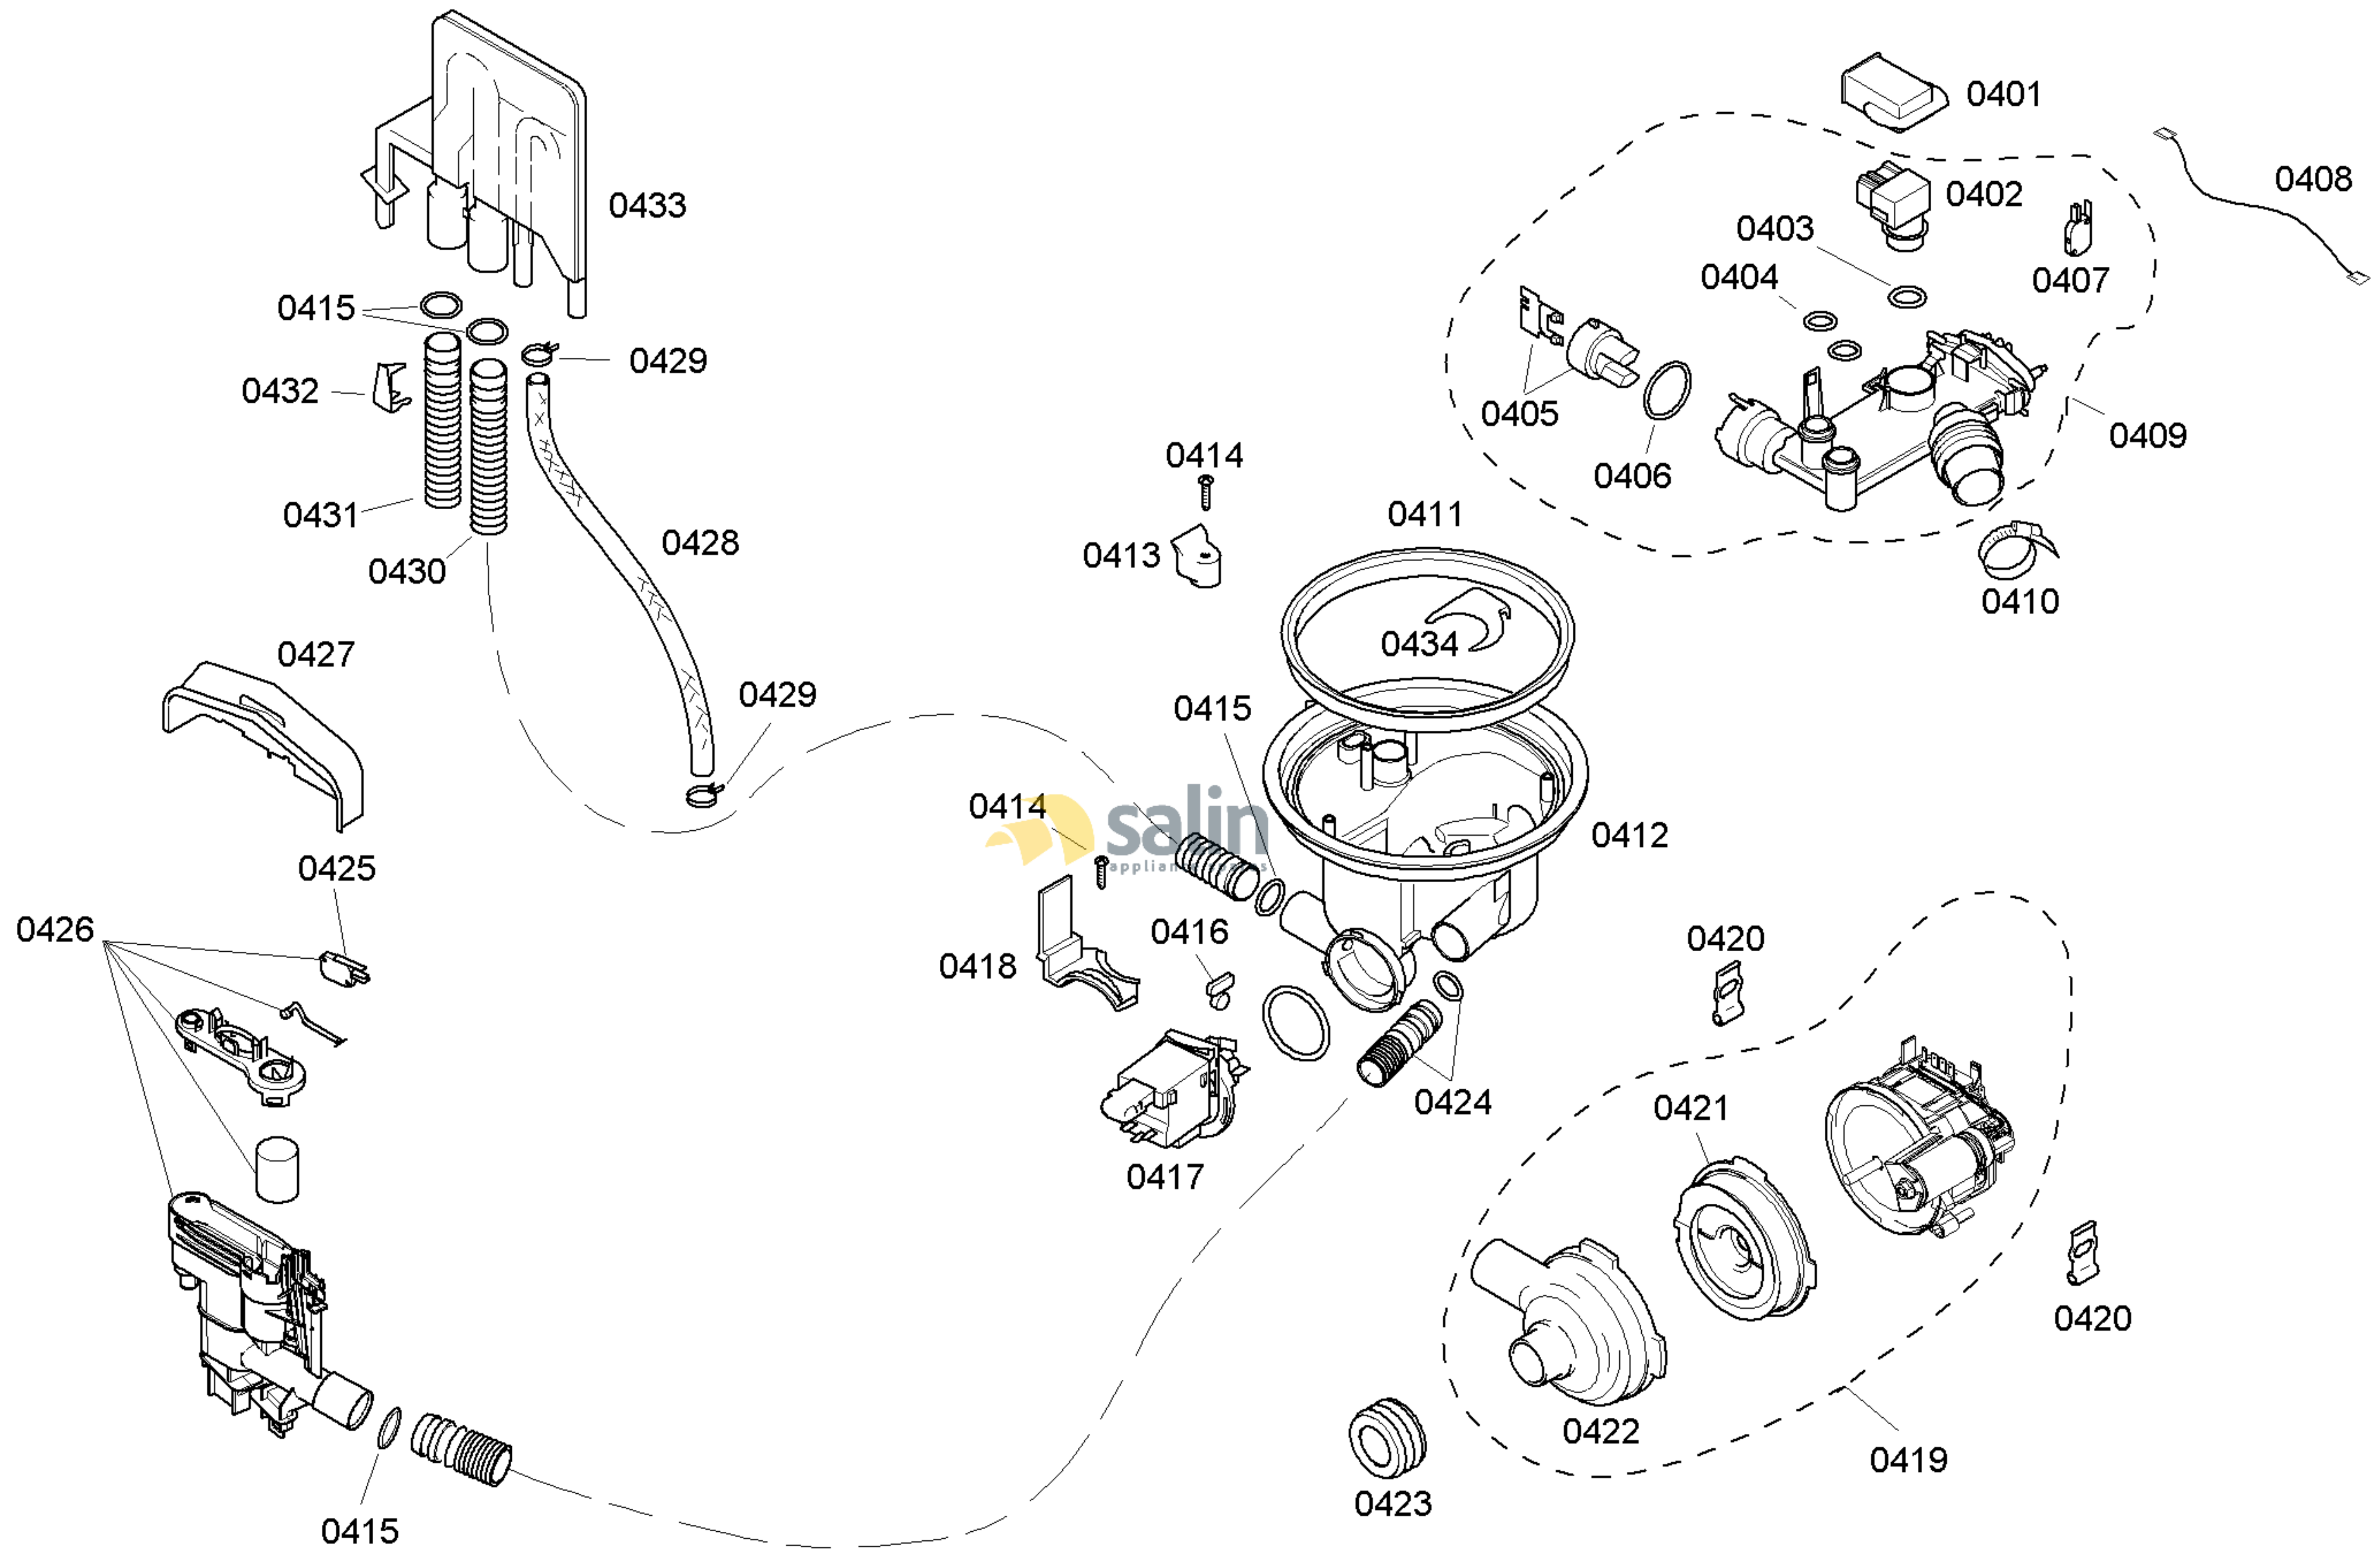

58300000125488 aet 000 a 2/6

FAMILY : SHE45M05UC

MODEL NO: SHE45M05UC/48

Check Position No/Part No or Replacement No

58300000125488 aet 000 a 3/6

FAMILY : SHE45M05UC

MODEL NO: SHE45M05UC/48

Check Position No/Part No or Replacement No

58300000125488 aet 000 a 5/6

FAMILY : SHE45M05UC  
 MODEL NO: SHE45M05UC/48  
 Check Position No/Part No or Replacement No