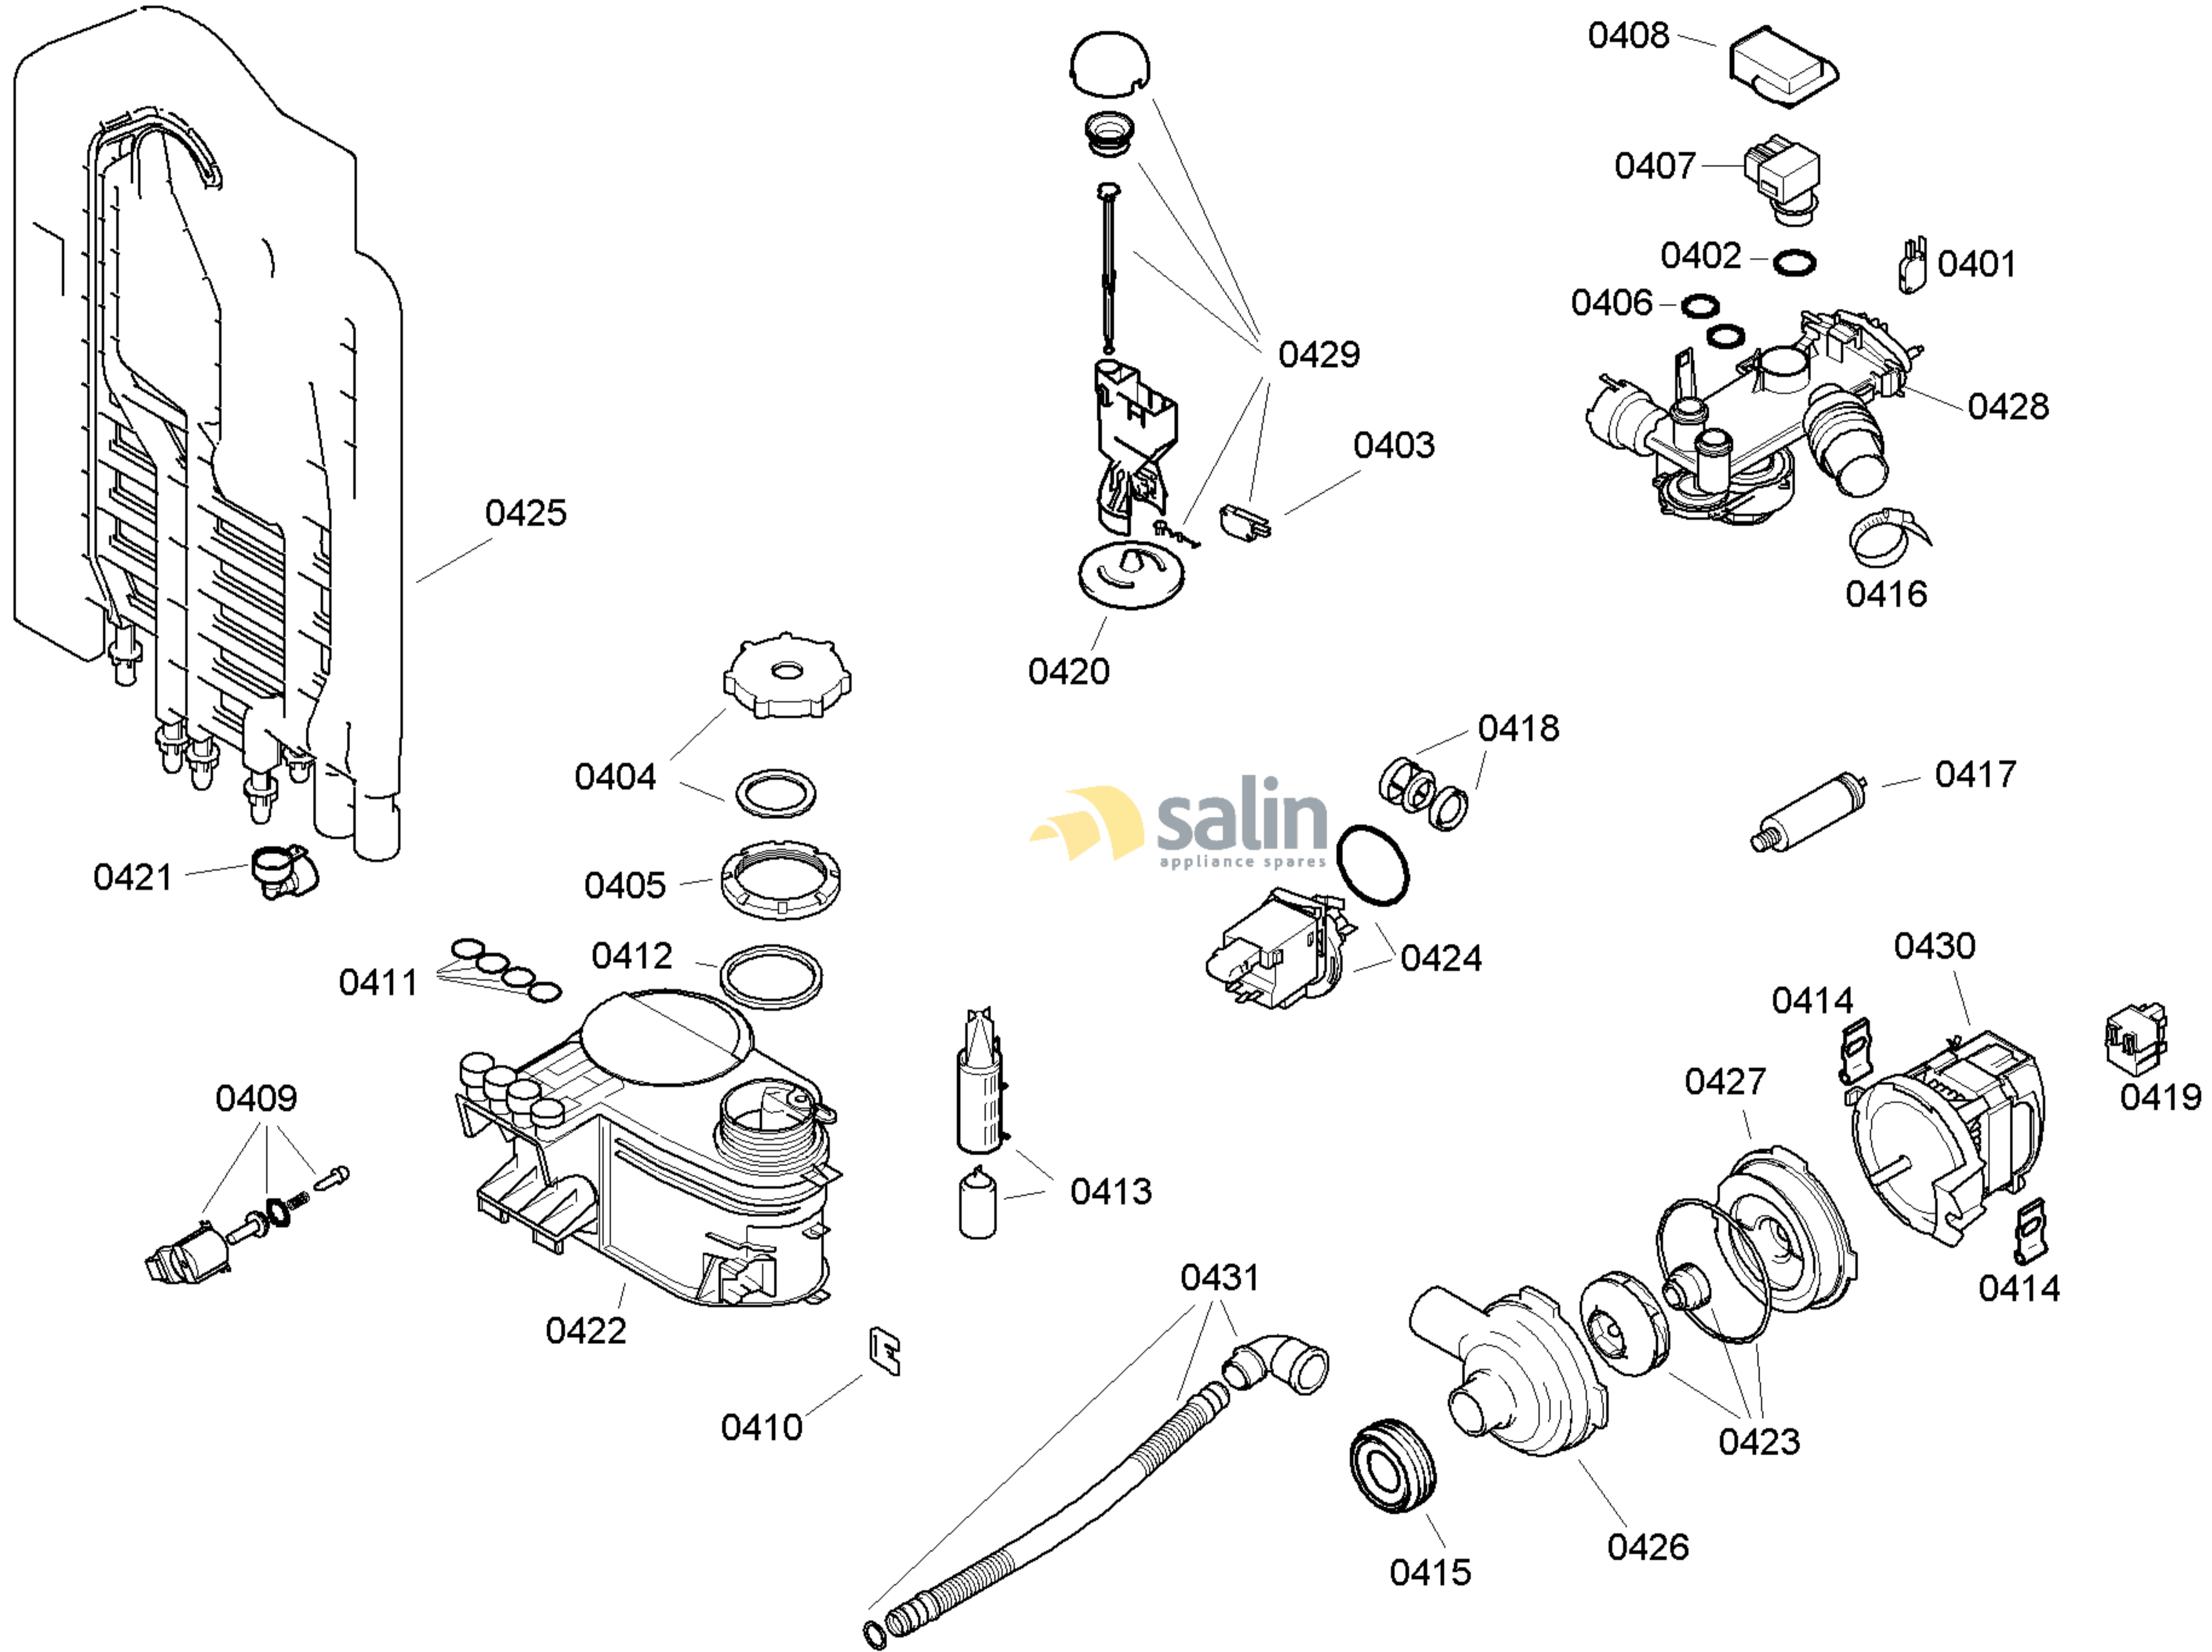

5830000119934 aet 000 d 3/6

FAMILY : SGS53C12UK
MODEL NO: SGS53C12UK/01
Check Position No/Part No or Replacement No

58300000119934 aet 000 d 5/6

FAMILY : SGS53C12UK
 MODEL NO: SGS53C12UK/01
 Check Position No/Part No or Replacement No