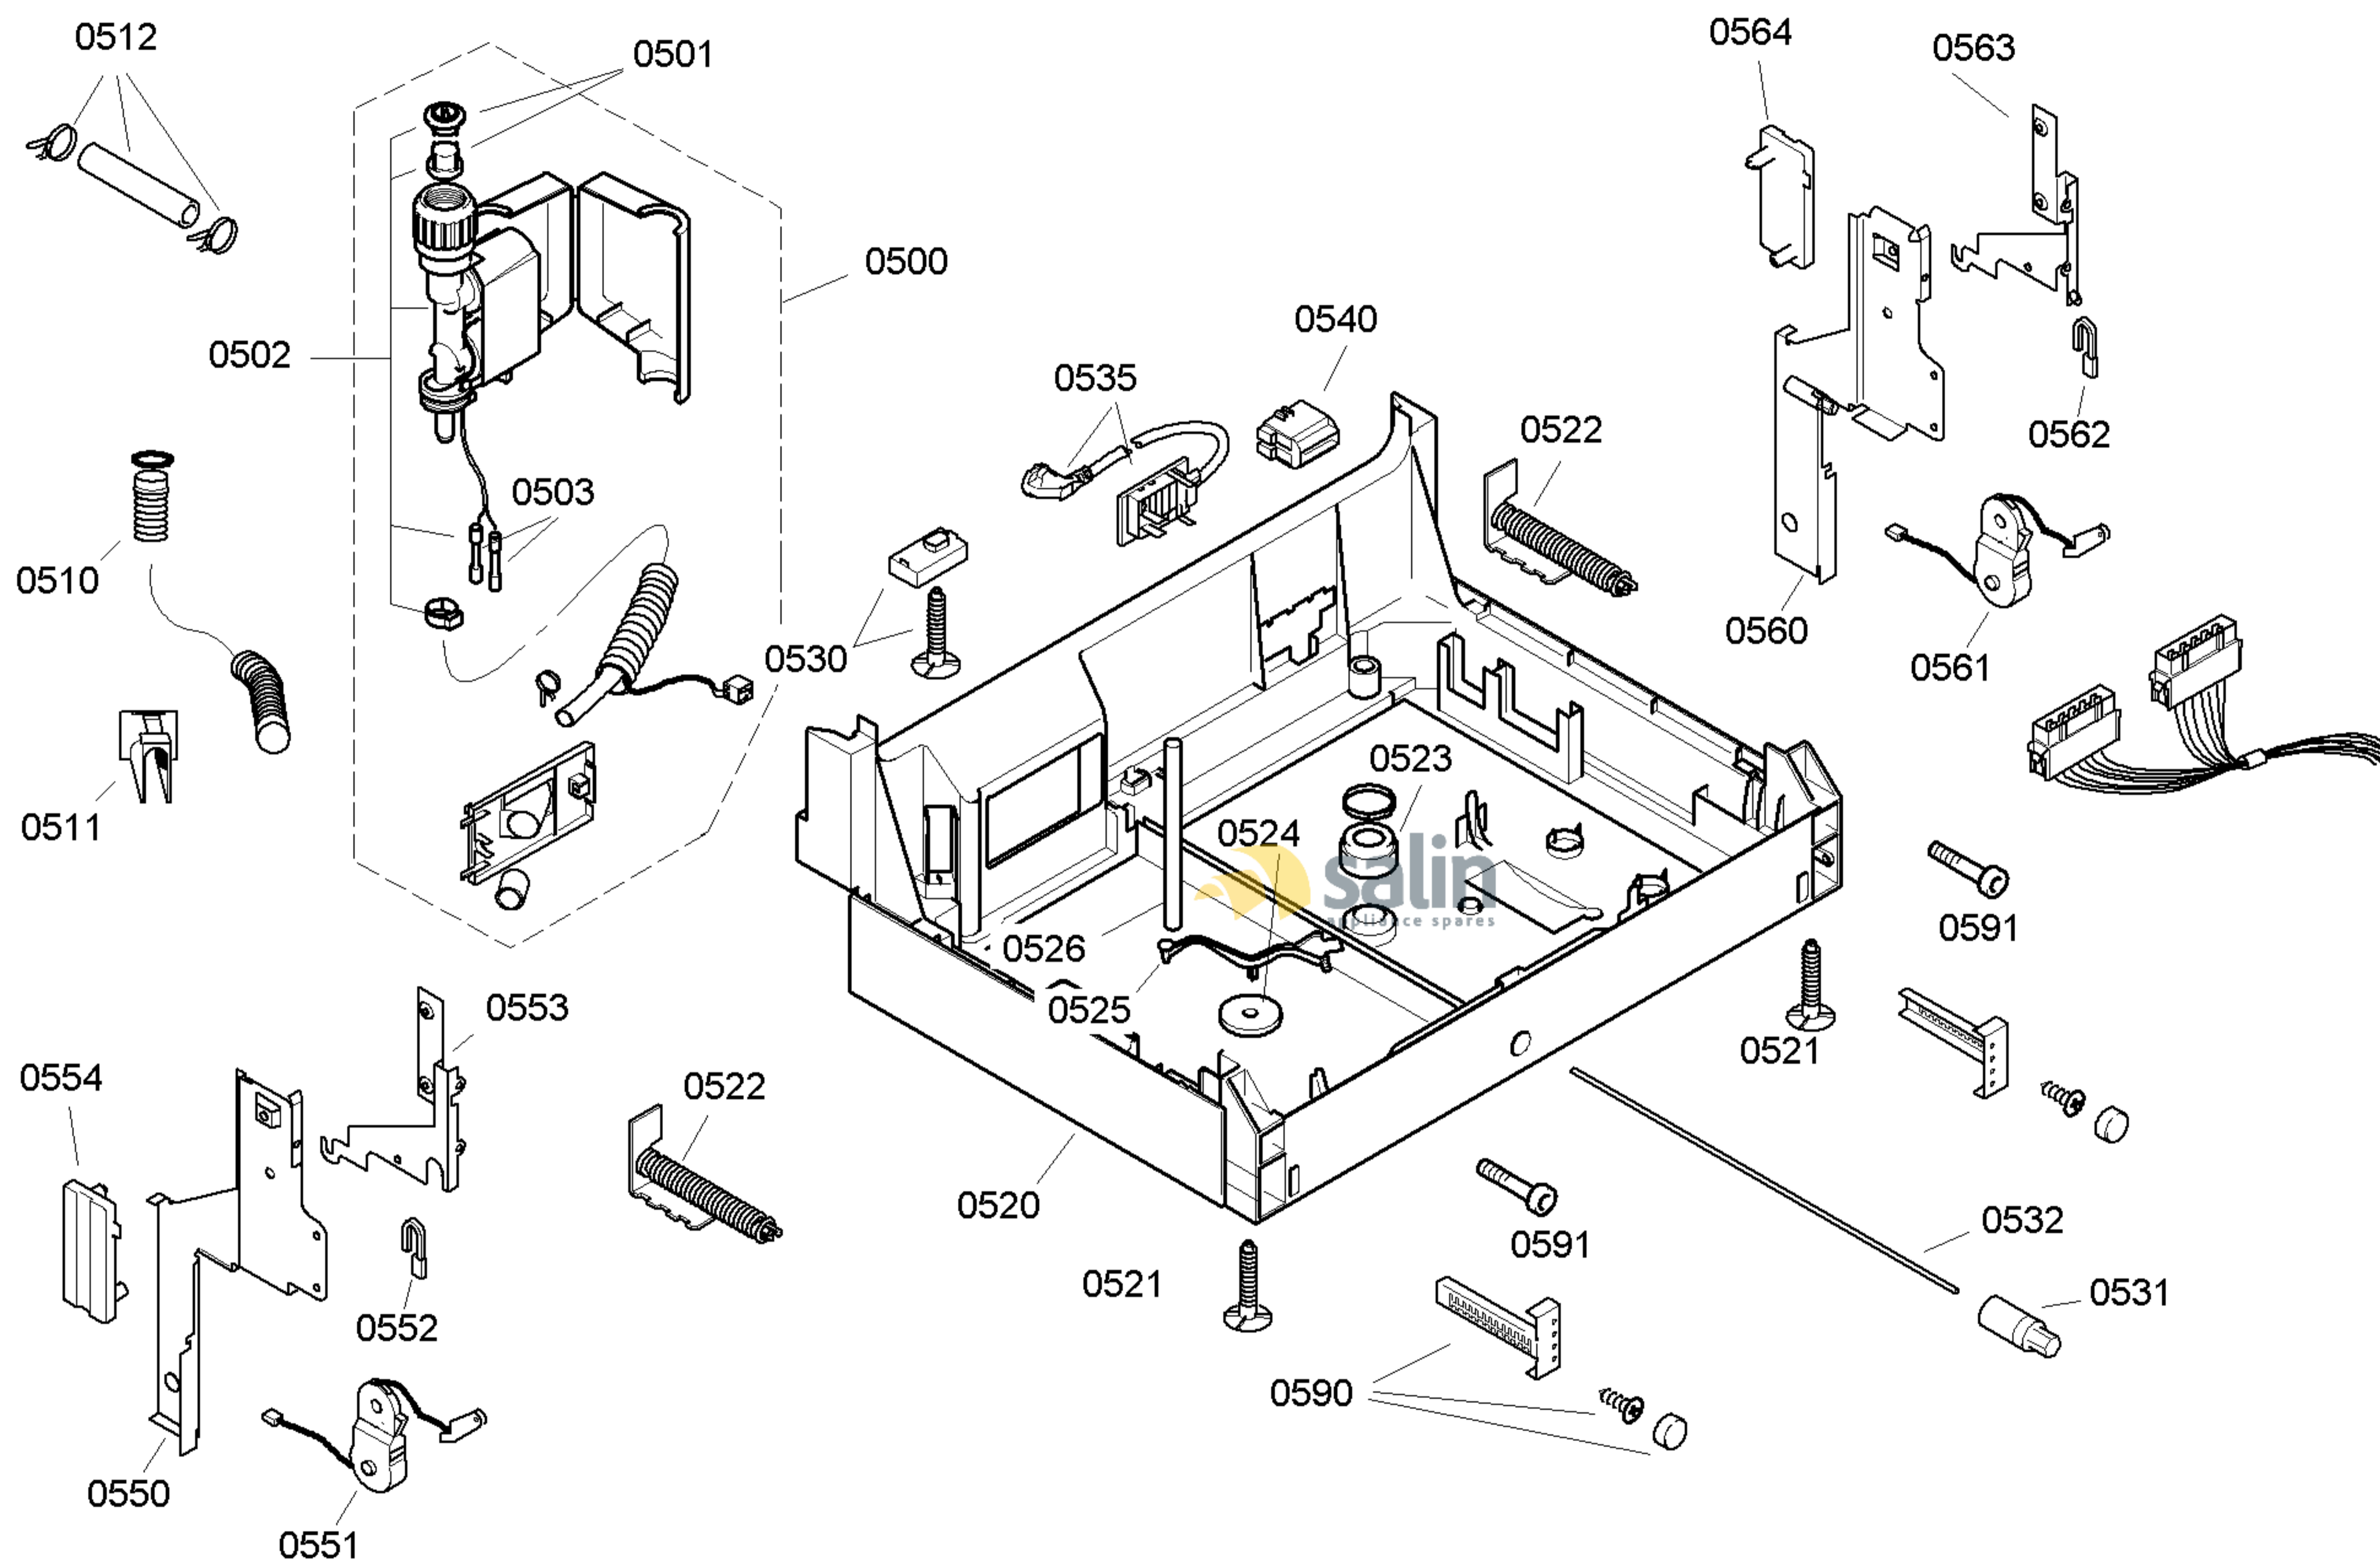

salin
appliance sp

58300000117876 aet 000 b 6/6

FAMILY : SHI58M05EU

MODEL NO: SHI58M05EU/47

Check Position No/Part No or Replacement No