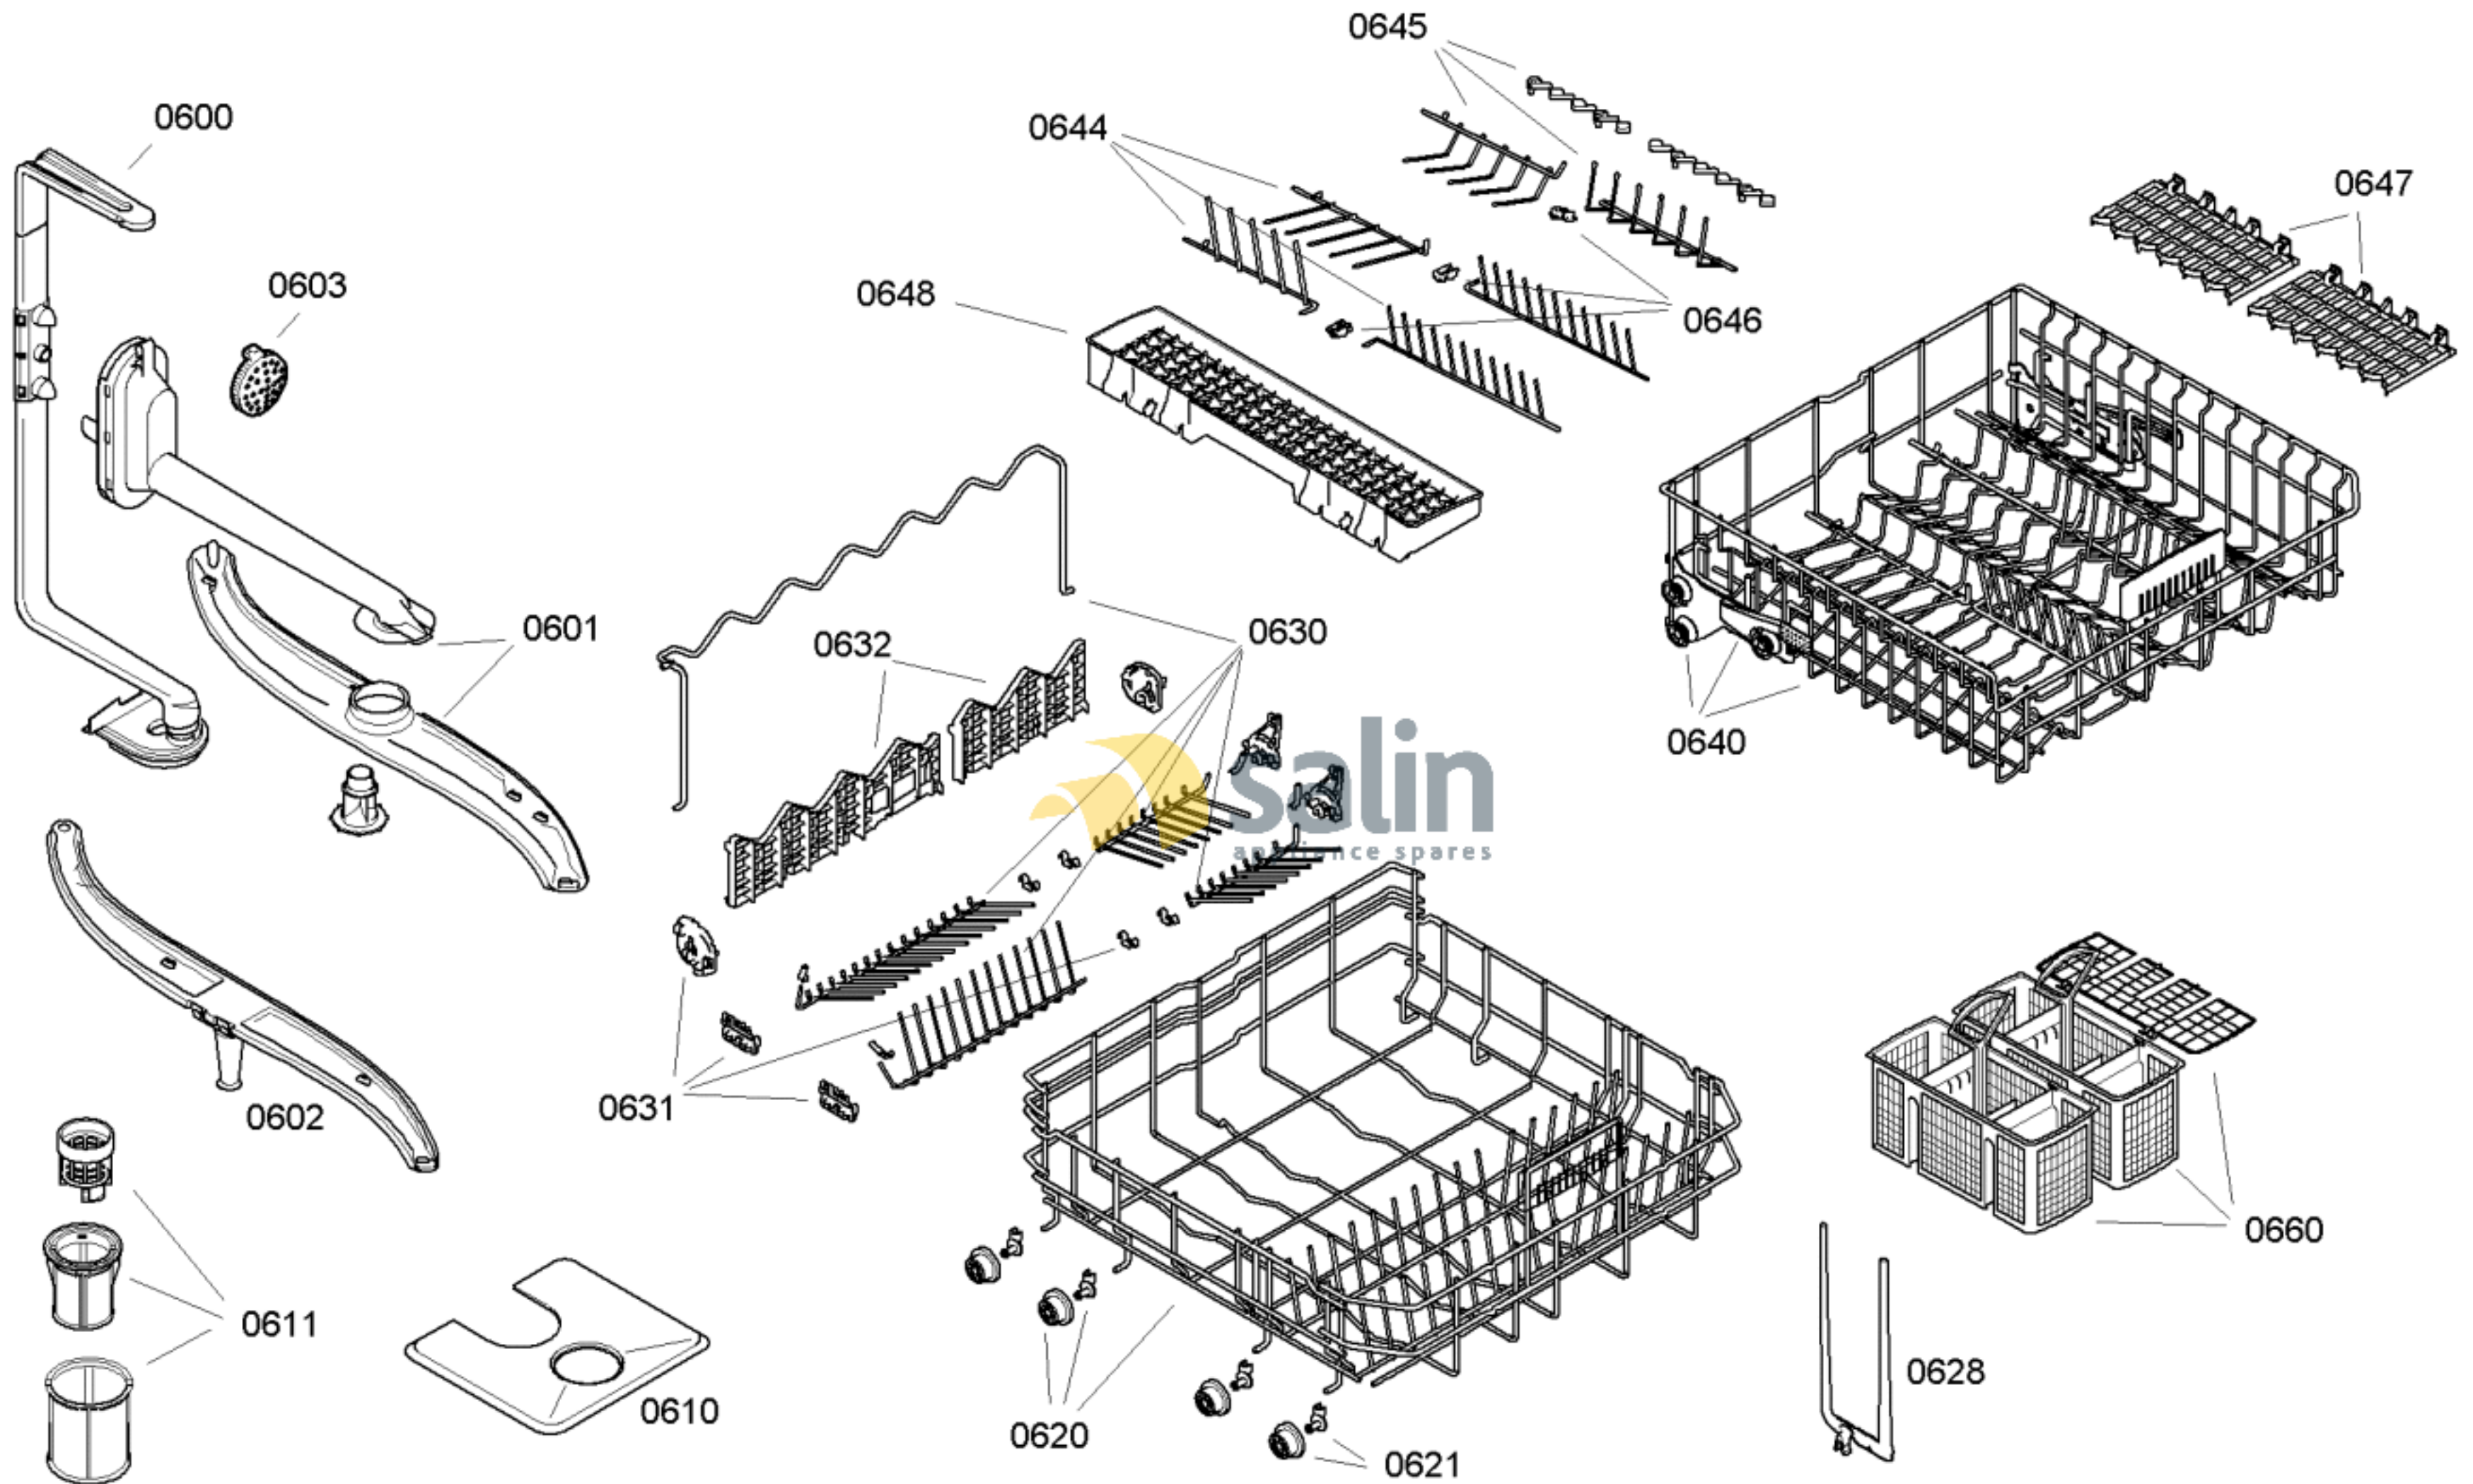

salin
appliance sp

58300000117876 aet 000 b 6/6

FAMILY : SHI58M05EU

MODEL NO: SHI58M05EU/47

Check Position No/Part No or Replacement No