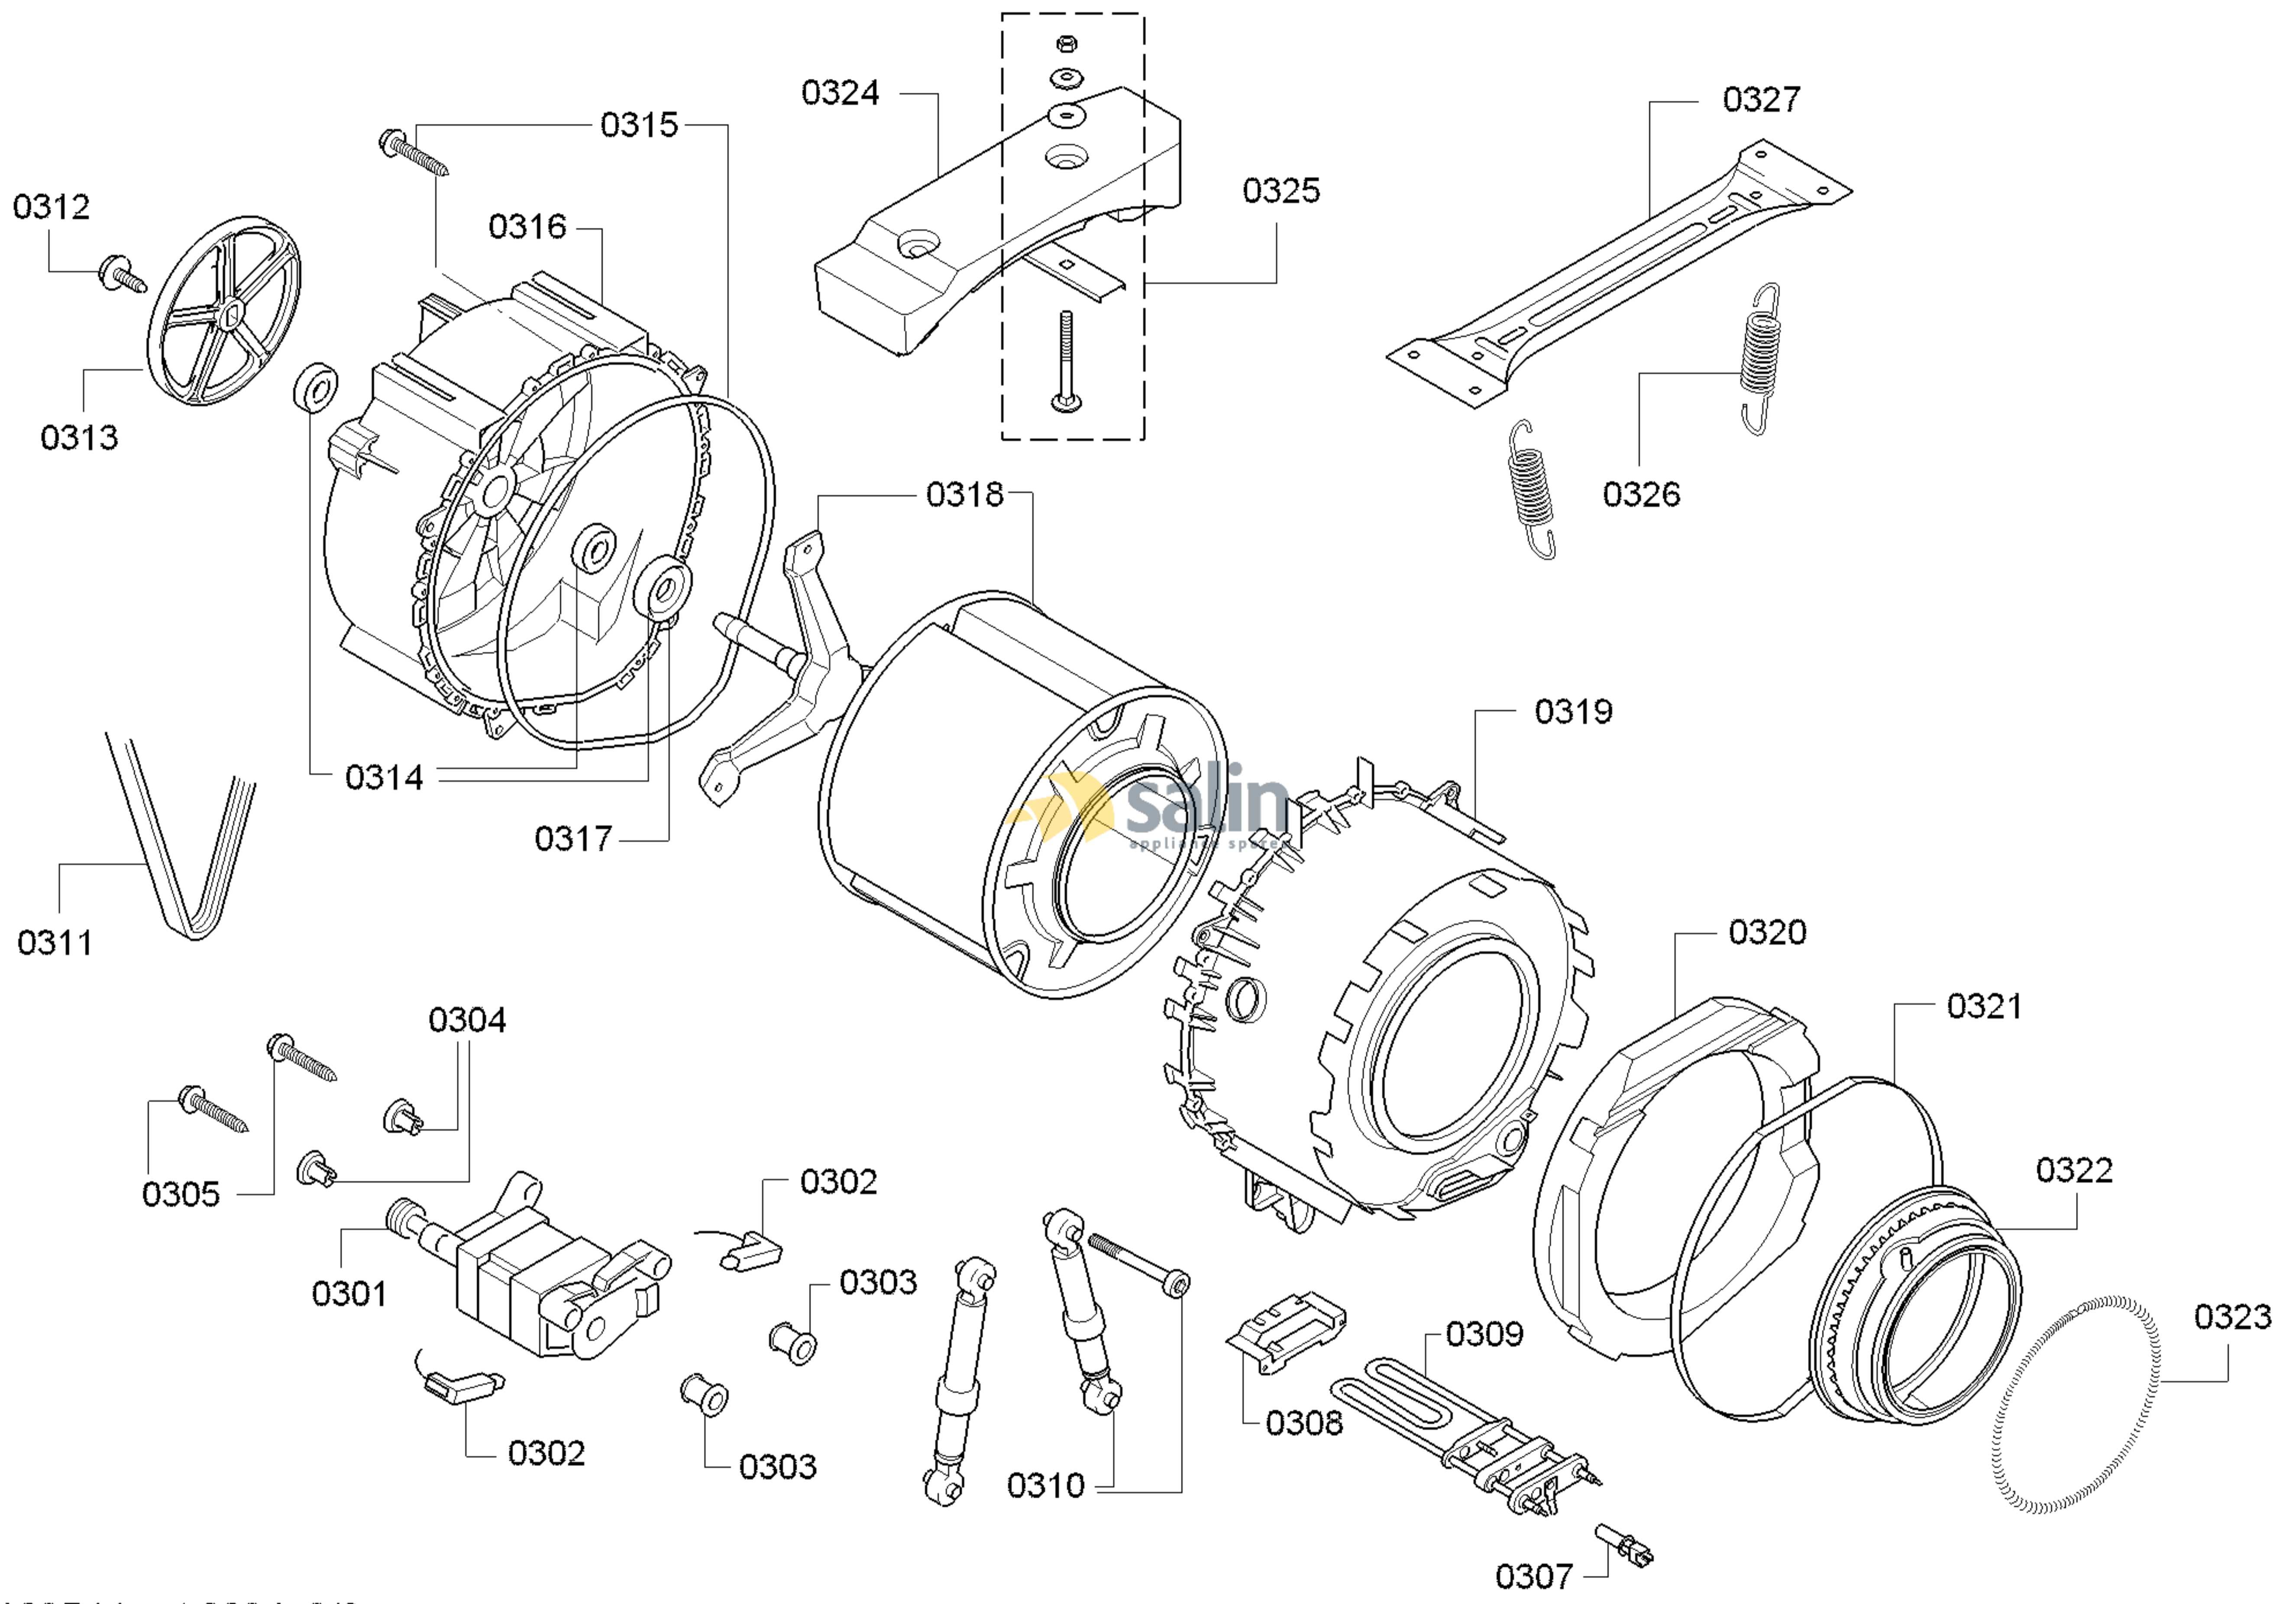

0199

58300000189544 aet 000 b 1/6

FAMILY : WAE284R6

MODEL NO: WAE284R6/81

Check Position No/Part No or Replacement No

58300000189544 aet 000 b 3/6

FAMILY : WAE284R6  
 MODEL NO: WAE284R6/81  
 Check Position No/Part No or Replacement No