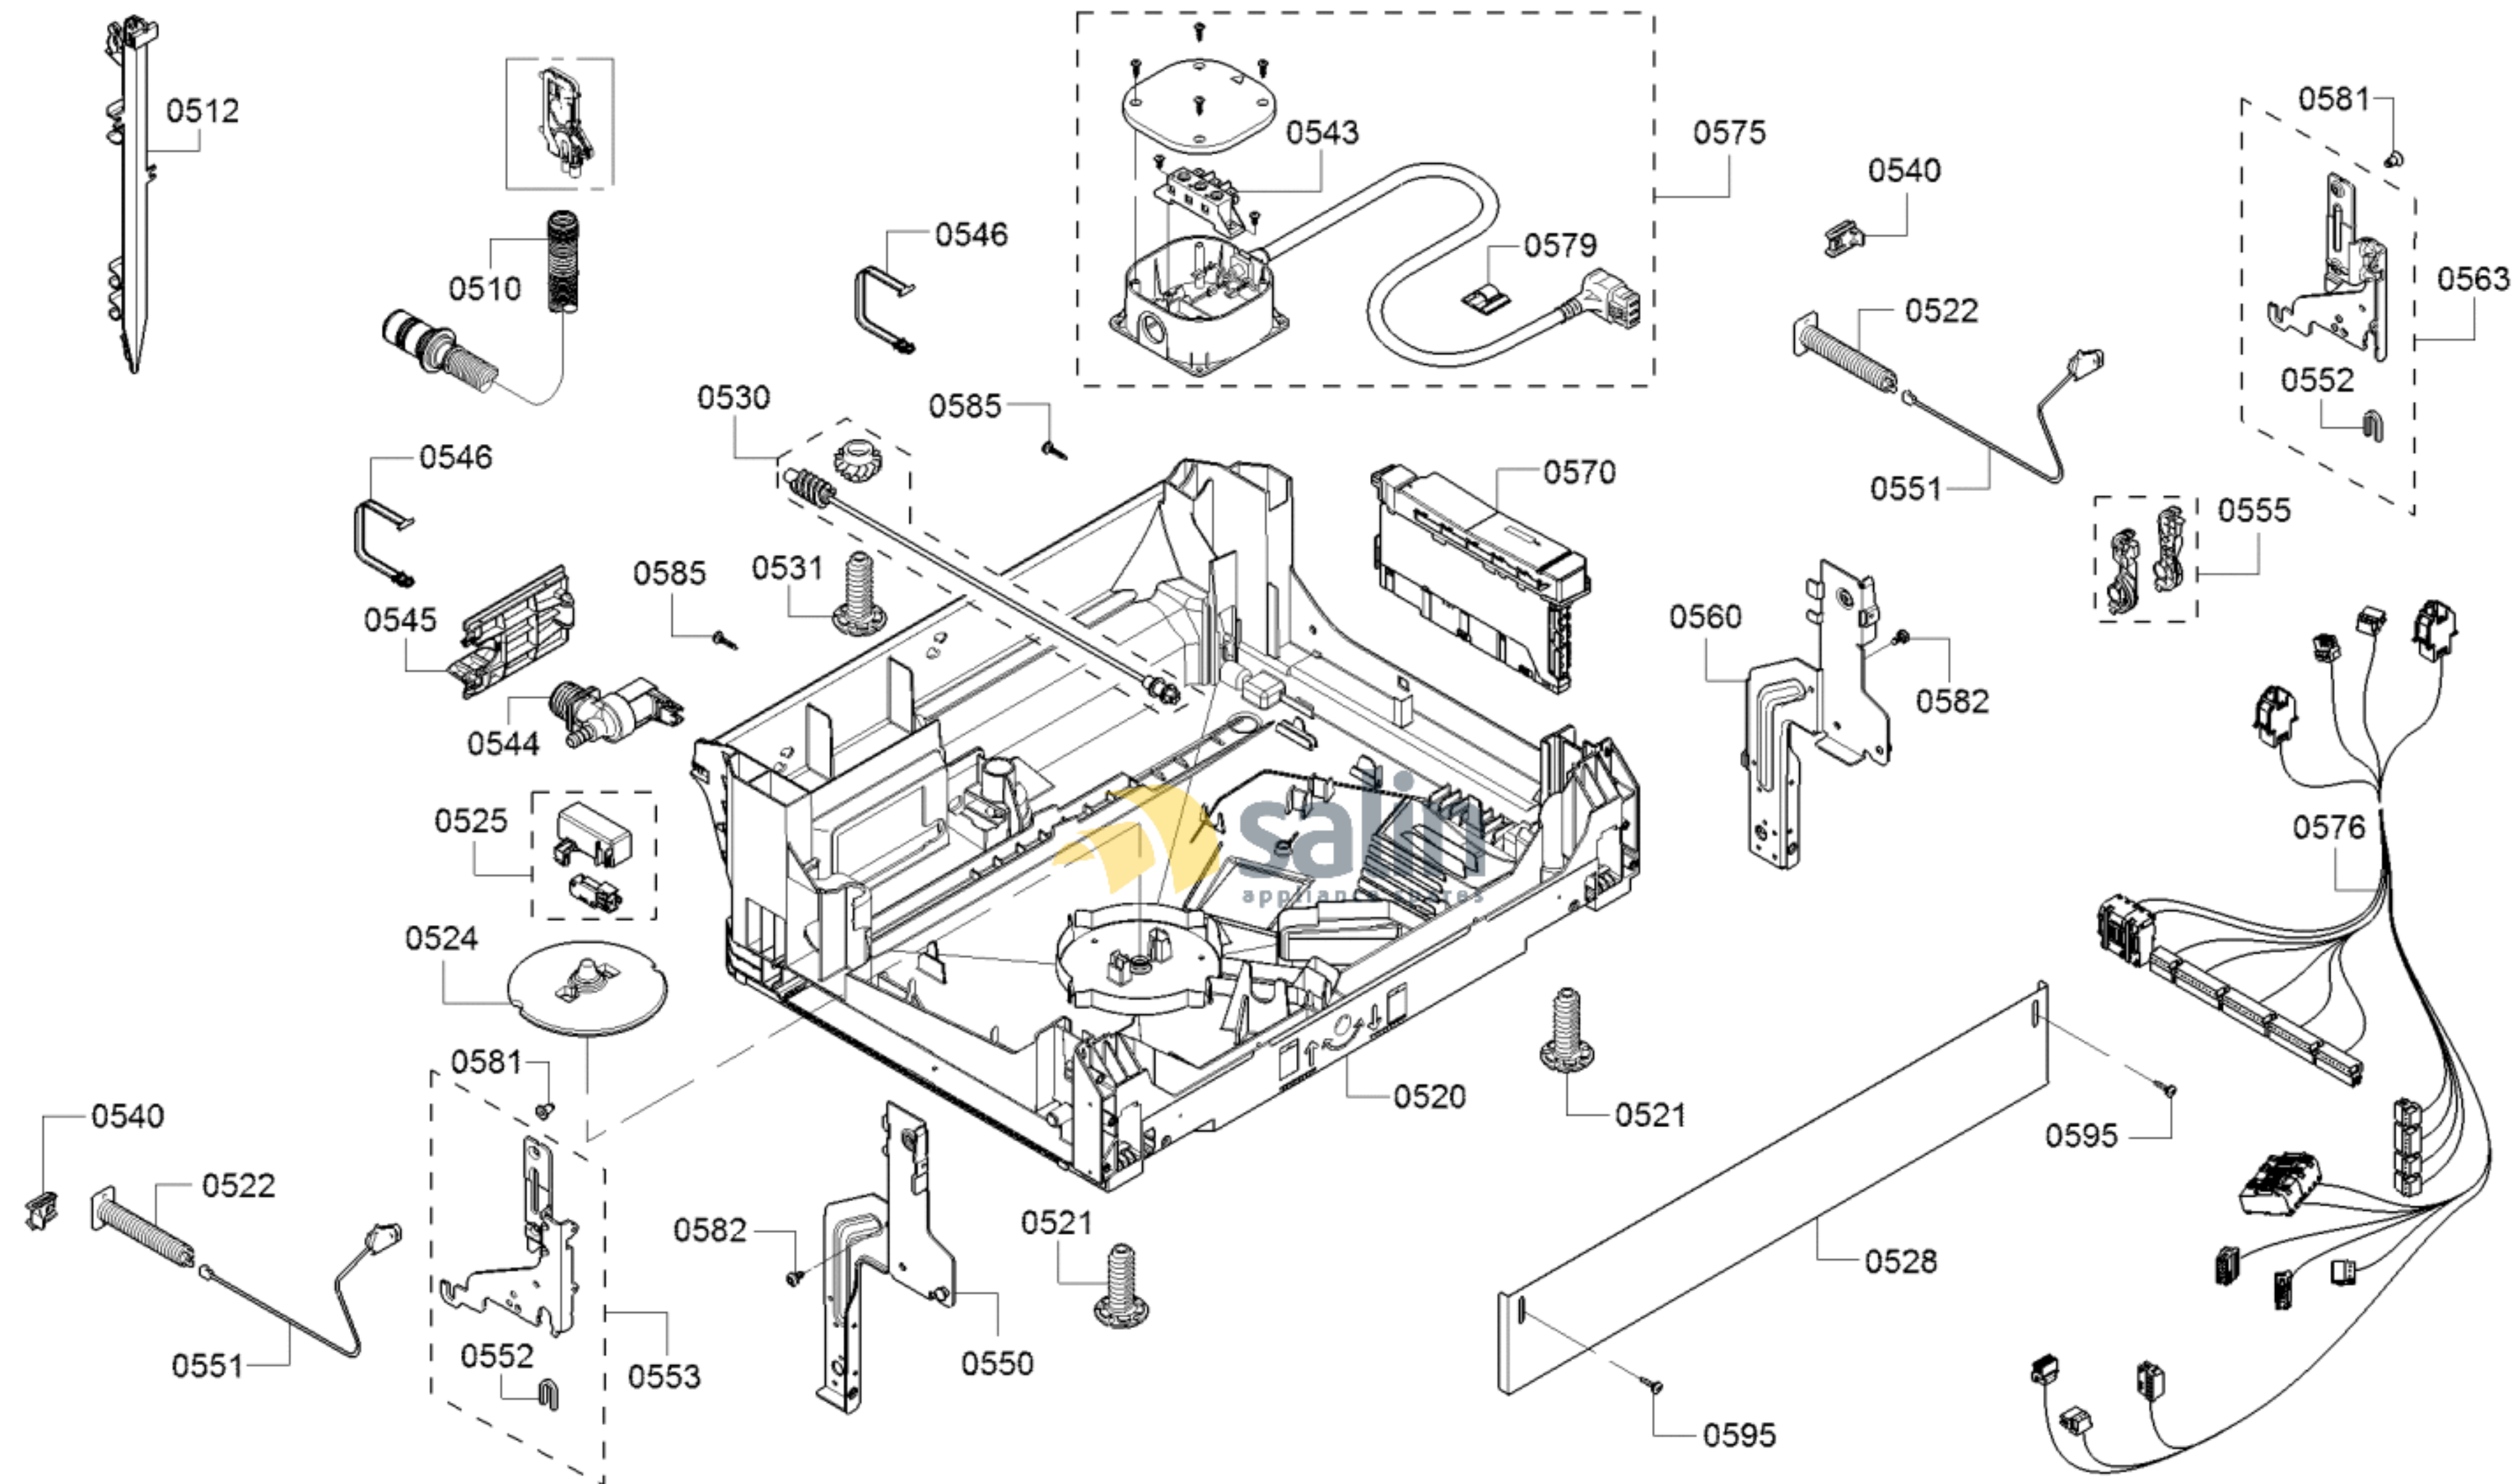

5830000208166 aet 000 b 1/6

FAMILY : SHE863WF5N
 MODEL NO: SHE863WF5N/11
 Check Position No/Part No or Replacement No

5830000208166 aet 000 b 2/6

FAMILY : SHE863WF5N
 MODEL NO: SHE863WF5N/11
 Check Position No/Part No or Replacement No

5830000208166 aet 000 b 3/6

FAMILY : SHE863WF5N
 MODEL NO: SHE863WF5N/11
 Check Position No/Part No or Replacement No

58300000208166 aet 000 b 5/6

FAMILY : SHE863WF5N
MODEL NO: SHE863WF5N/11
Check Position No/Part No or Replacement No

5830000208166 aet 000 b 6/6

FAMILY : SHE863WF5N

MODEL NO: SHE863WF5N/11

Check Position No/Part No or Replacement No