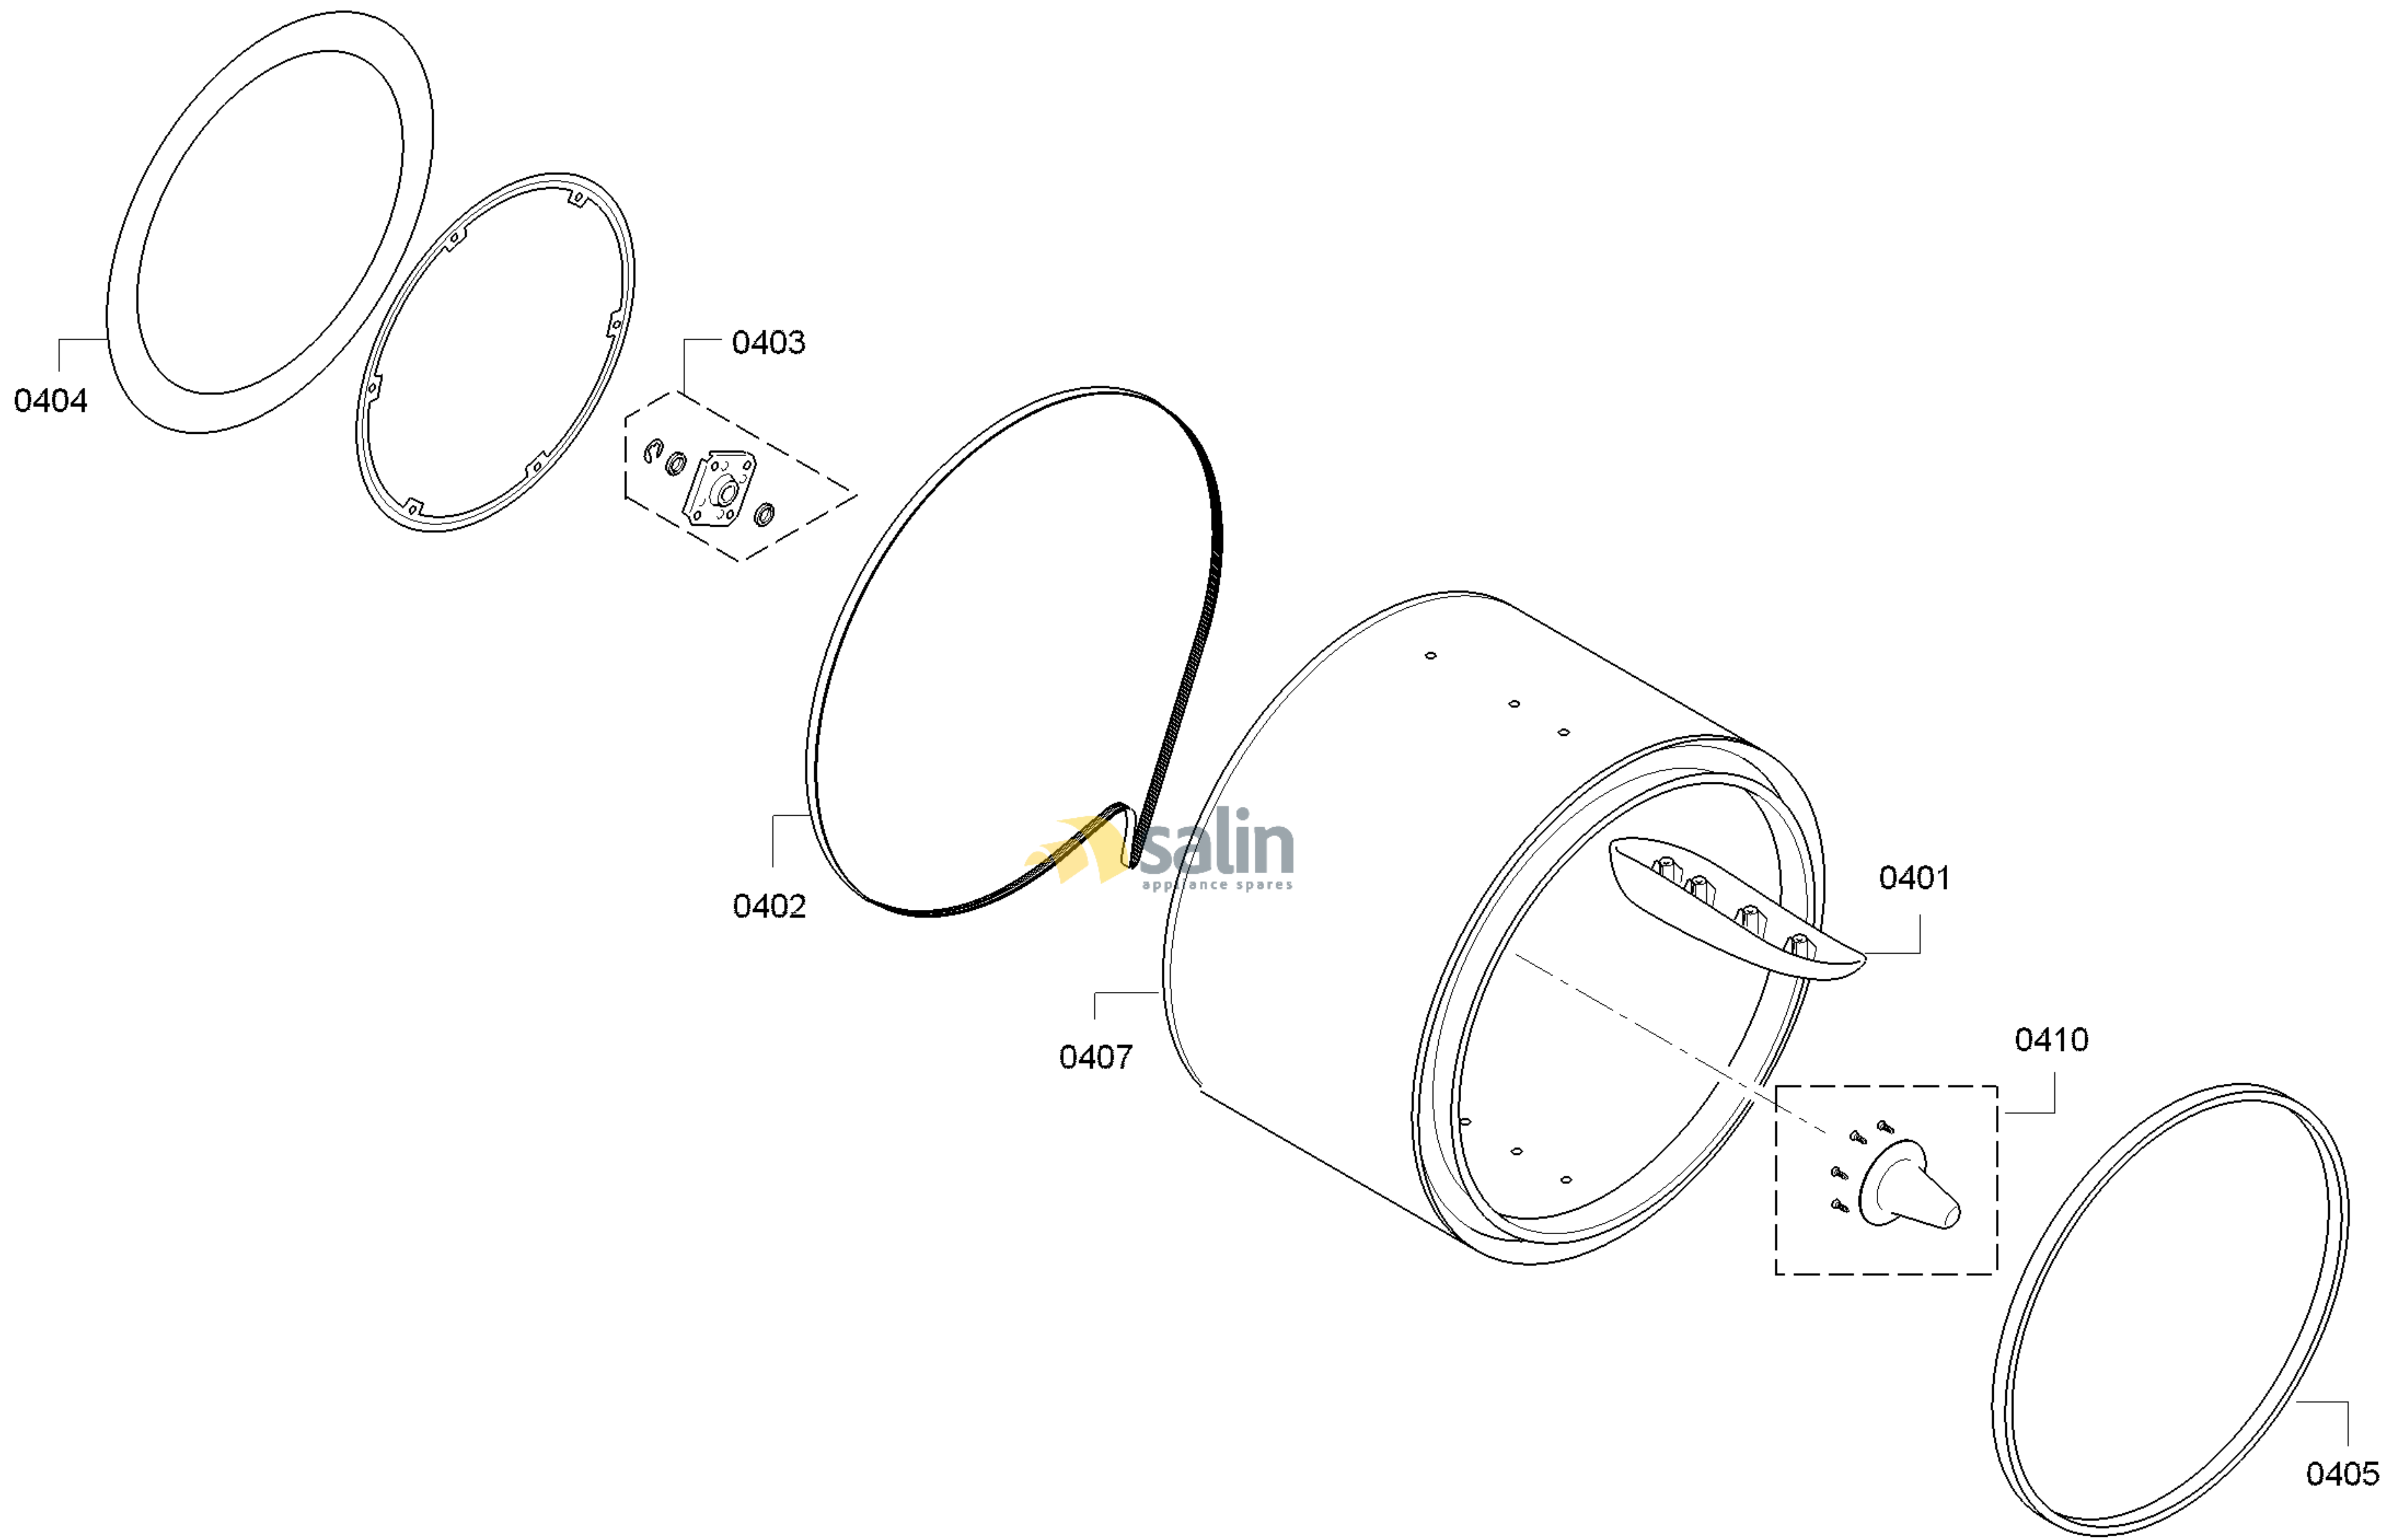

0199

58300000190210 aet 001 b

FAMILY : WTH83208IT
 MODEL NO: WTH83208IT/01
 Check Position No/Part No or Replacement No

58300000190510 aet 004 a

FAMILY : WTH83208IT
MODEL NO: WTH83208IT/01
Check Position No/Part No or Replacement No

58300000190575 aet 006 a

FAMILY : WTH83208IT
 MODEL NO: WTH83208IT/01
 Check Position No/Part No or Replacement No

5830000191192 aet 002 a

FAMILY : WTH83208IT
 MODEL NO: WTH83208IT/01
 Check Position No/Part No or Replacement No

5830000191198 aet 005 a

FAMILY : WTH83208IT
 MODEL NO: WTH83208IT/01
 Check Position No/Part No or Replacement No