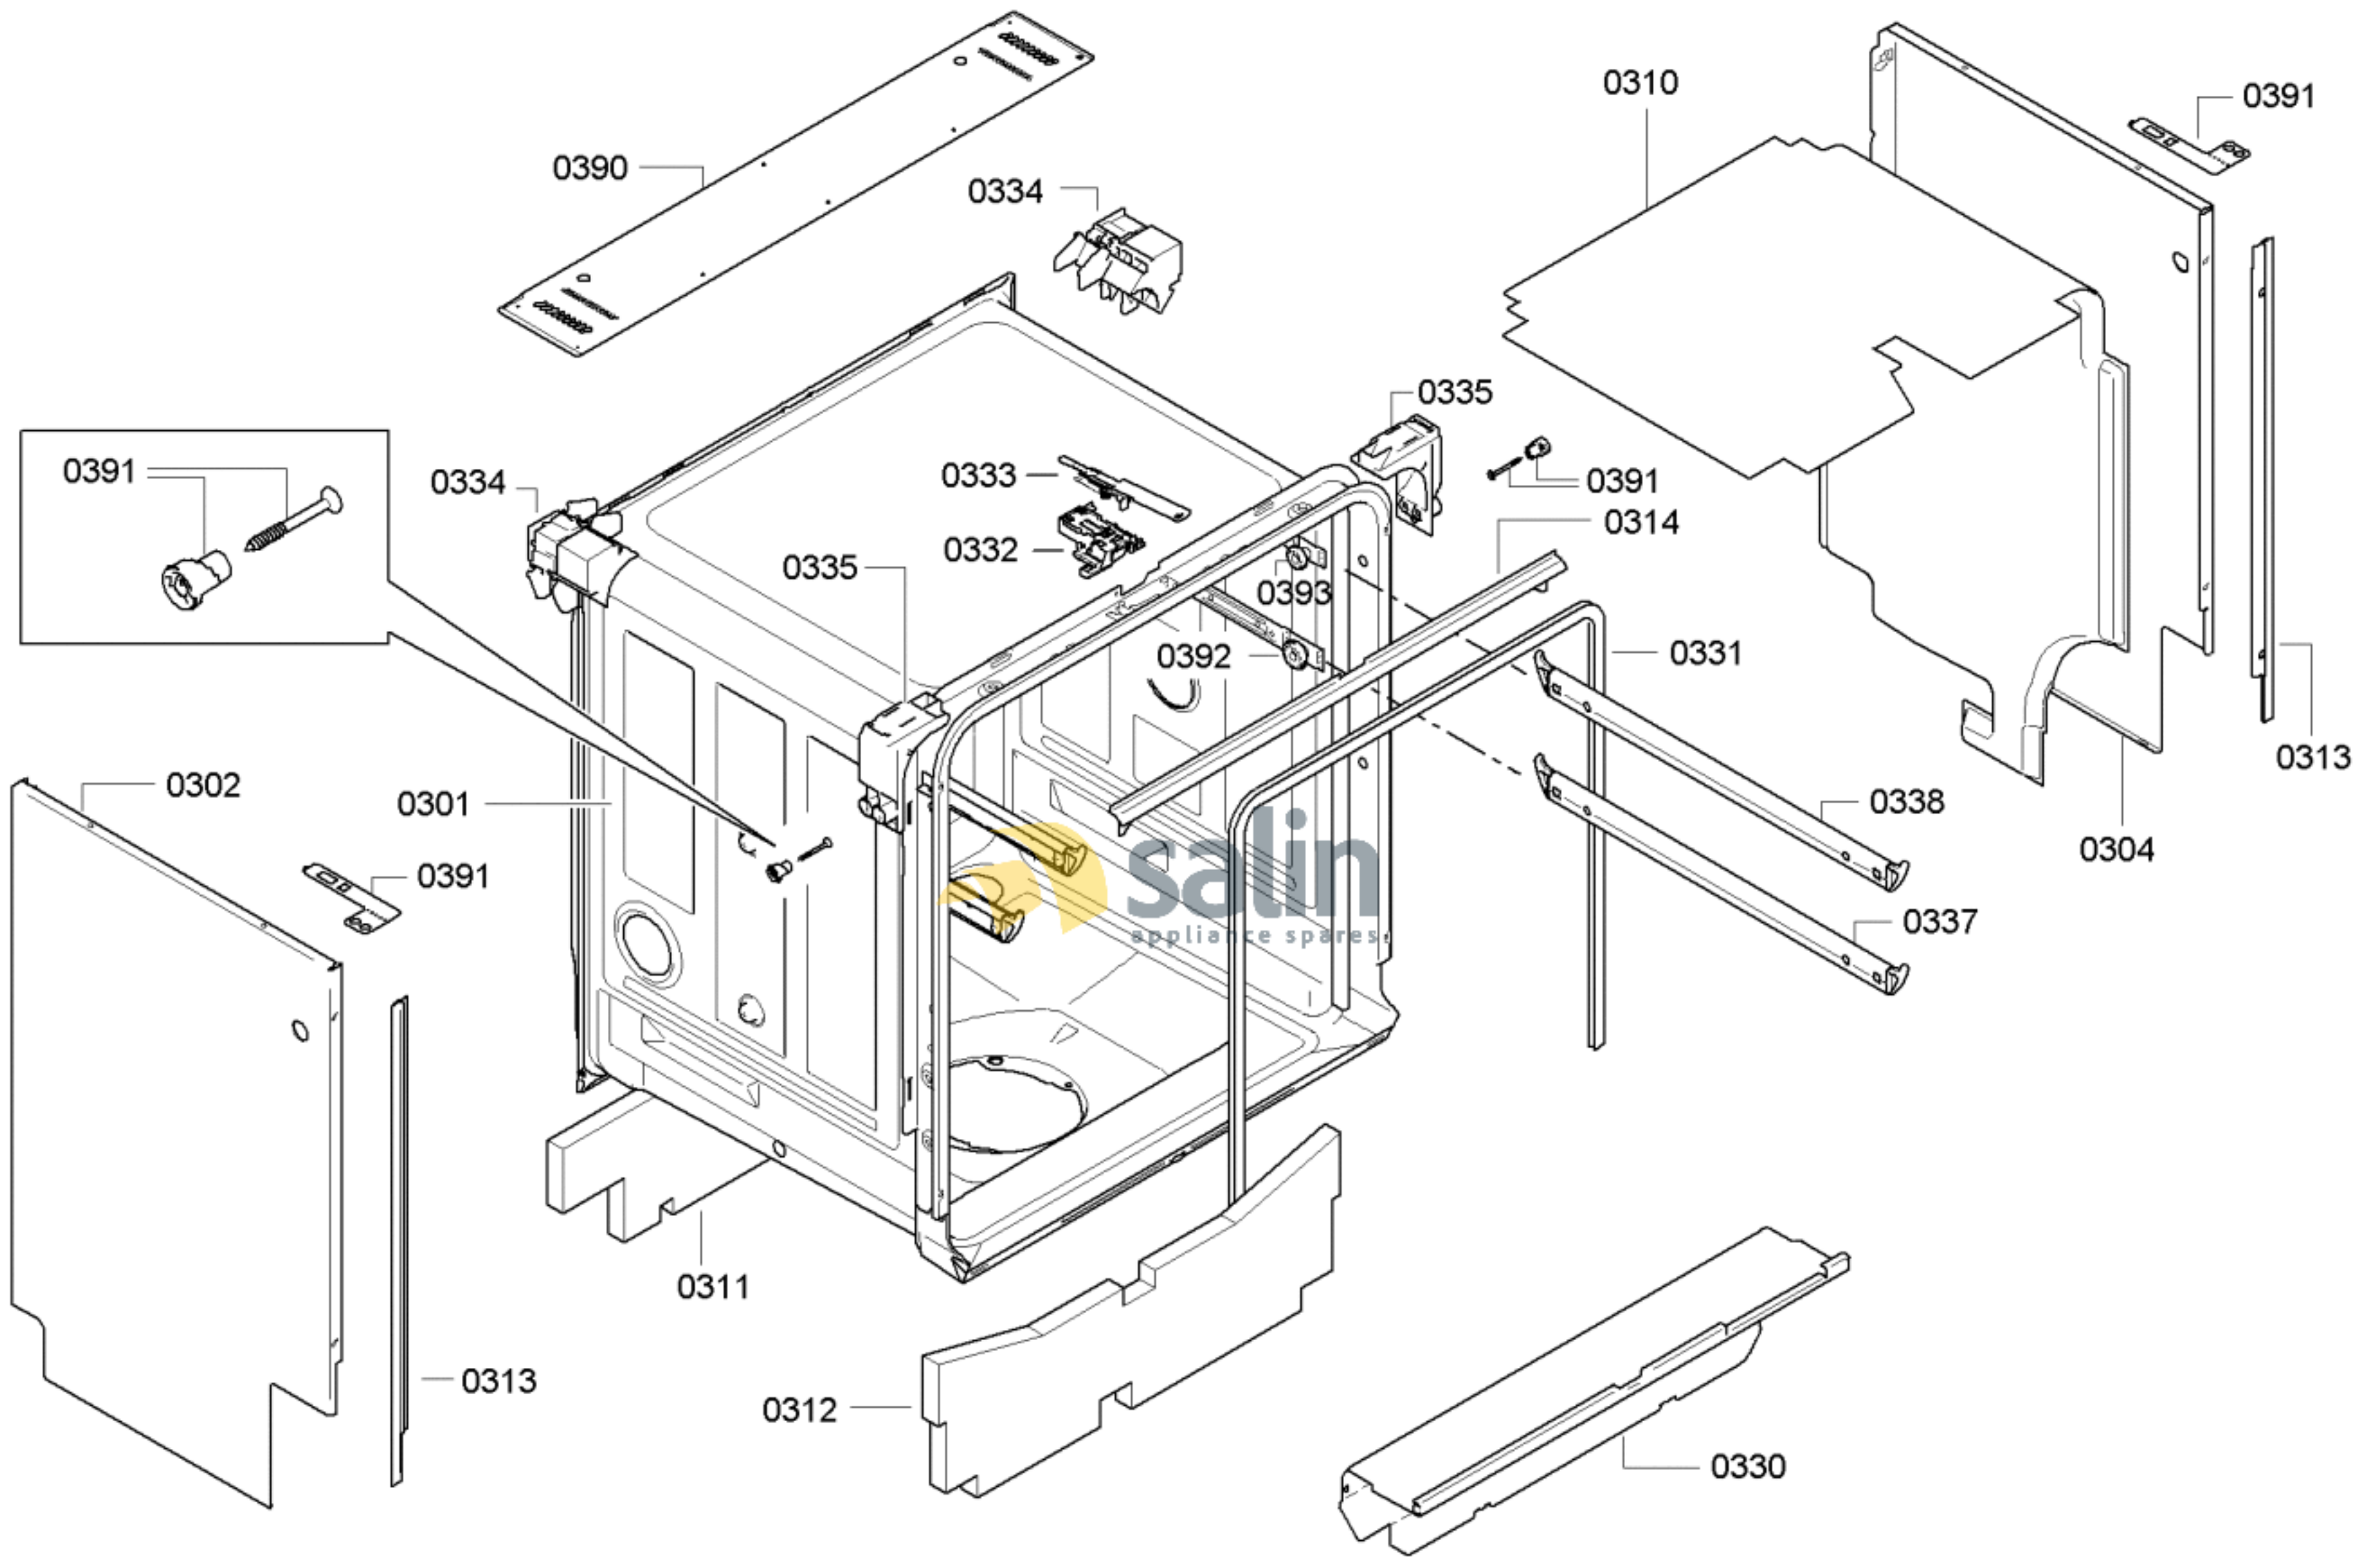

0109

0199

58300000157566 aet 000 a 2/6

FAMILY : SHE9ER55UC

MODEL NO: SHE9ER55UC/44

Check Position No/Part No or Replacement No

58300000157566 aet 000 a 3/6

FAMILY : SHE9ER55UC

MODEL NO: SHE9ER55UC/44

Check Position No/Part No or Replacement No

58300000157566 aet 000 a 4/6

FAMILY : SHE9ER55UC  
 MODEL NO: SHE9ER55UC/44  
 Check Position No/Part No or Replacement No

salin  
appliance spares

58300000157566 aet 000 a 6/6

FAMILY : SHE9ER55UC  
 MODEL NO: SHE9ER55UC/44  
 Check Position No/Part No or Replacement No