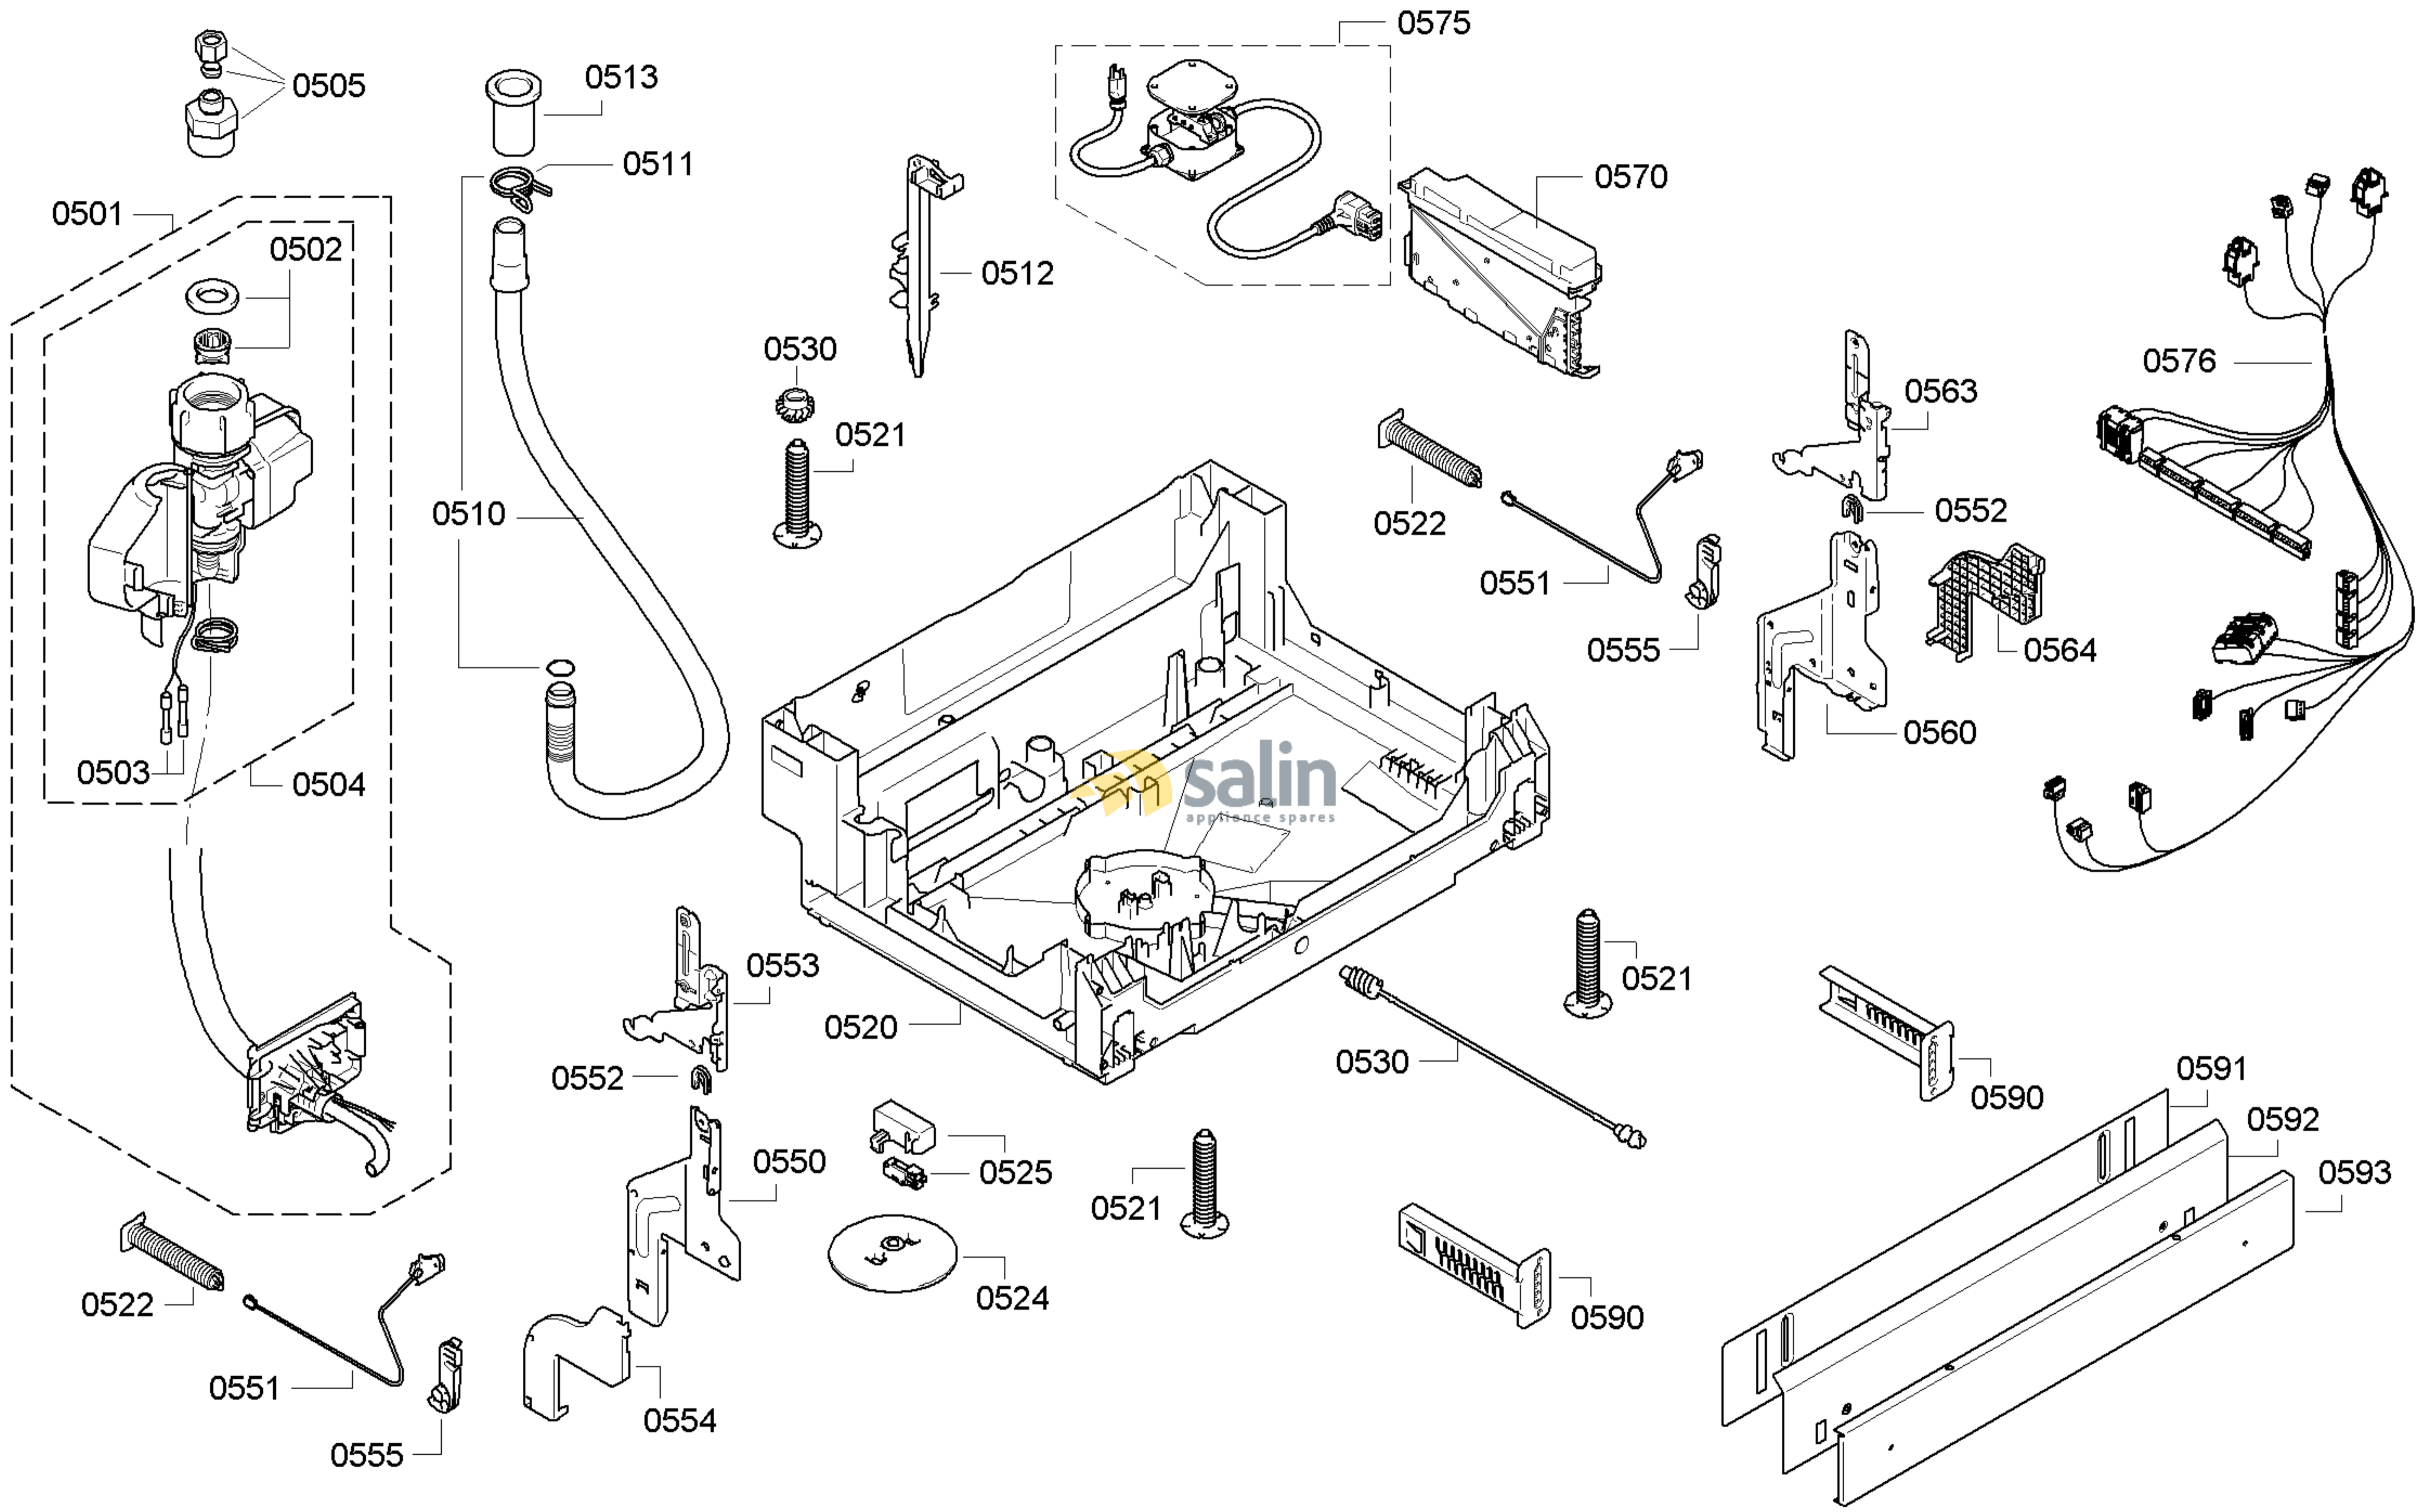

0109

0199

58300000157566 aet 000 a 2/6

FAMILY : SHE9ER55UC

MODEL NO: SHE9ER55UC/44

Check Position No/Part No or Replacement No

58300000157566 aet 000 a 3/6

FAMILY : SHE9ER55UC

MODEL NO: SHE9ER55UC/44

Check Position No/Part No or Replacement No

58300000157566 aet 000 a 4/6

FAMILY : SHE9ER55UC  
 MODEL NO: SHE9ER55UC/44  
 Check Position No/Part No or Replacement No

salin  
appliance spares

58300000157566 aet 000 a 6/6

FAMILY : SHE9ER55UC  
 MODEL NO: SHE9ER55UC/44  
 Check Position No/Part No or Replacement No