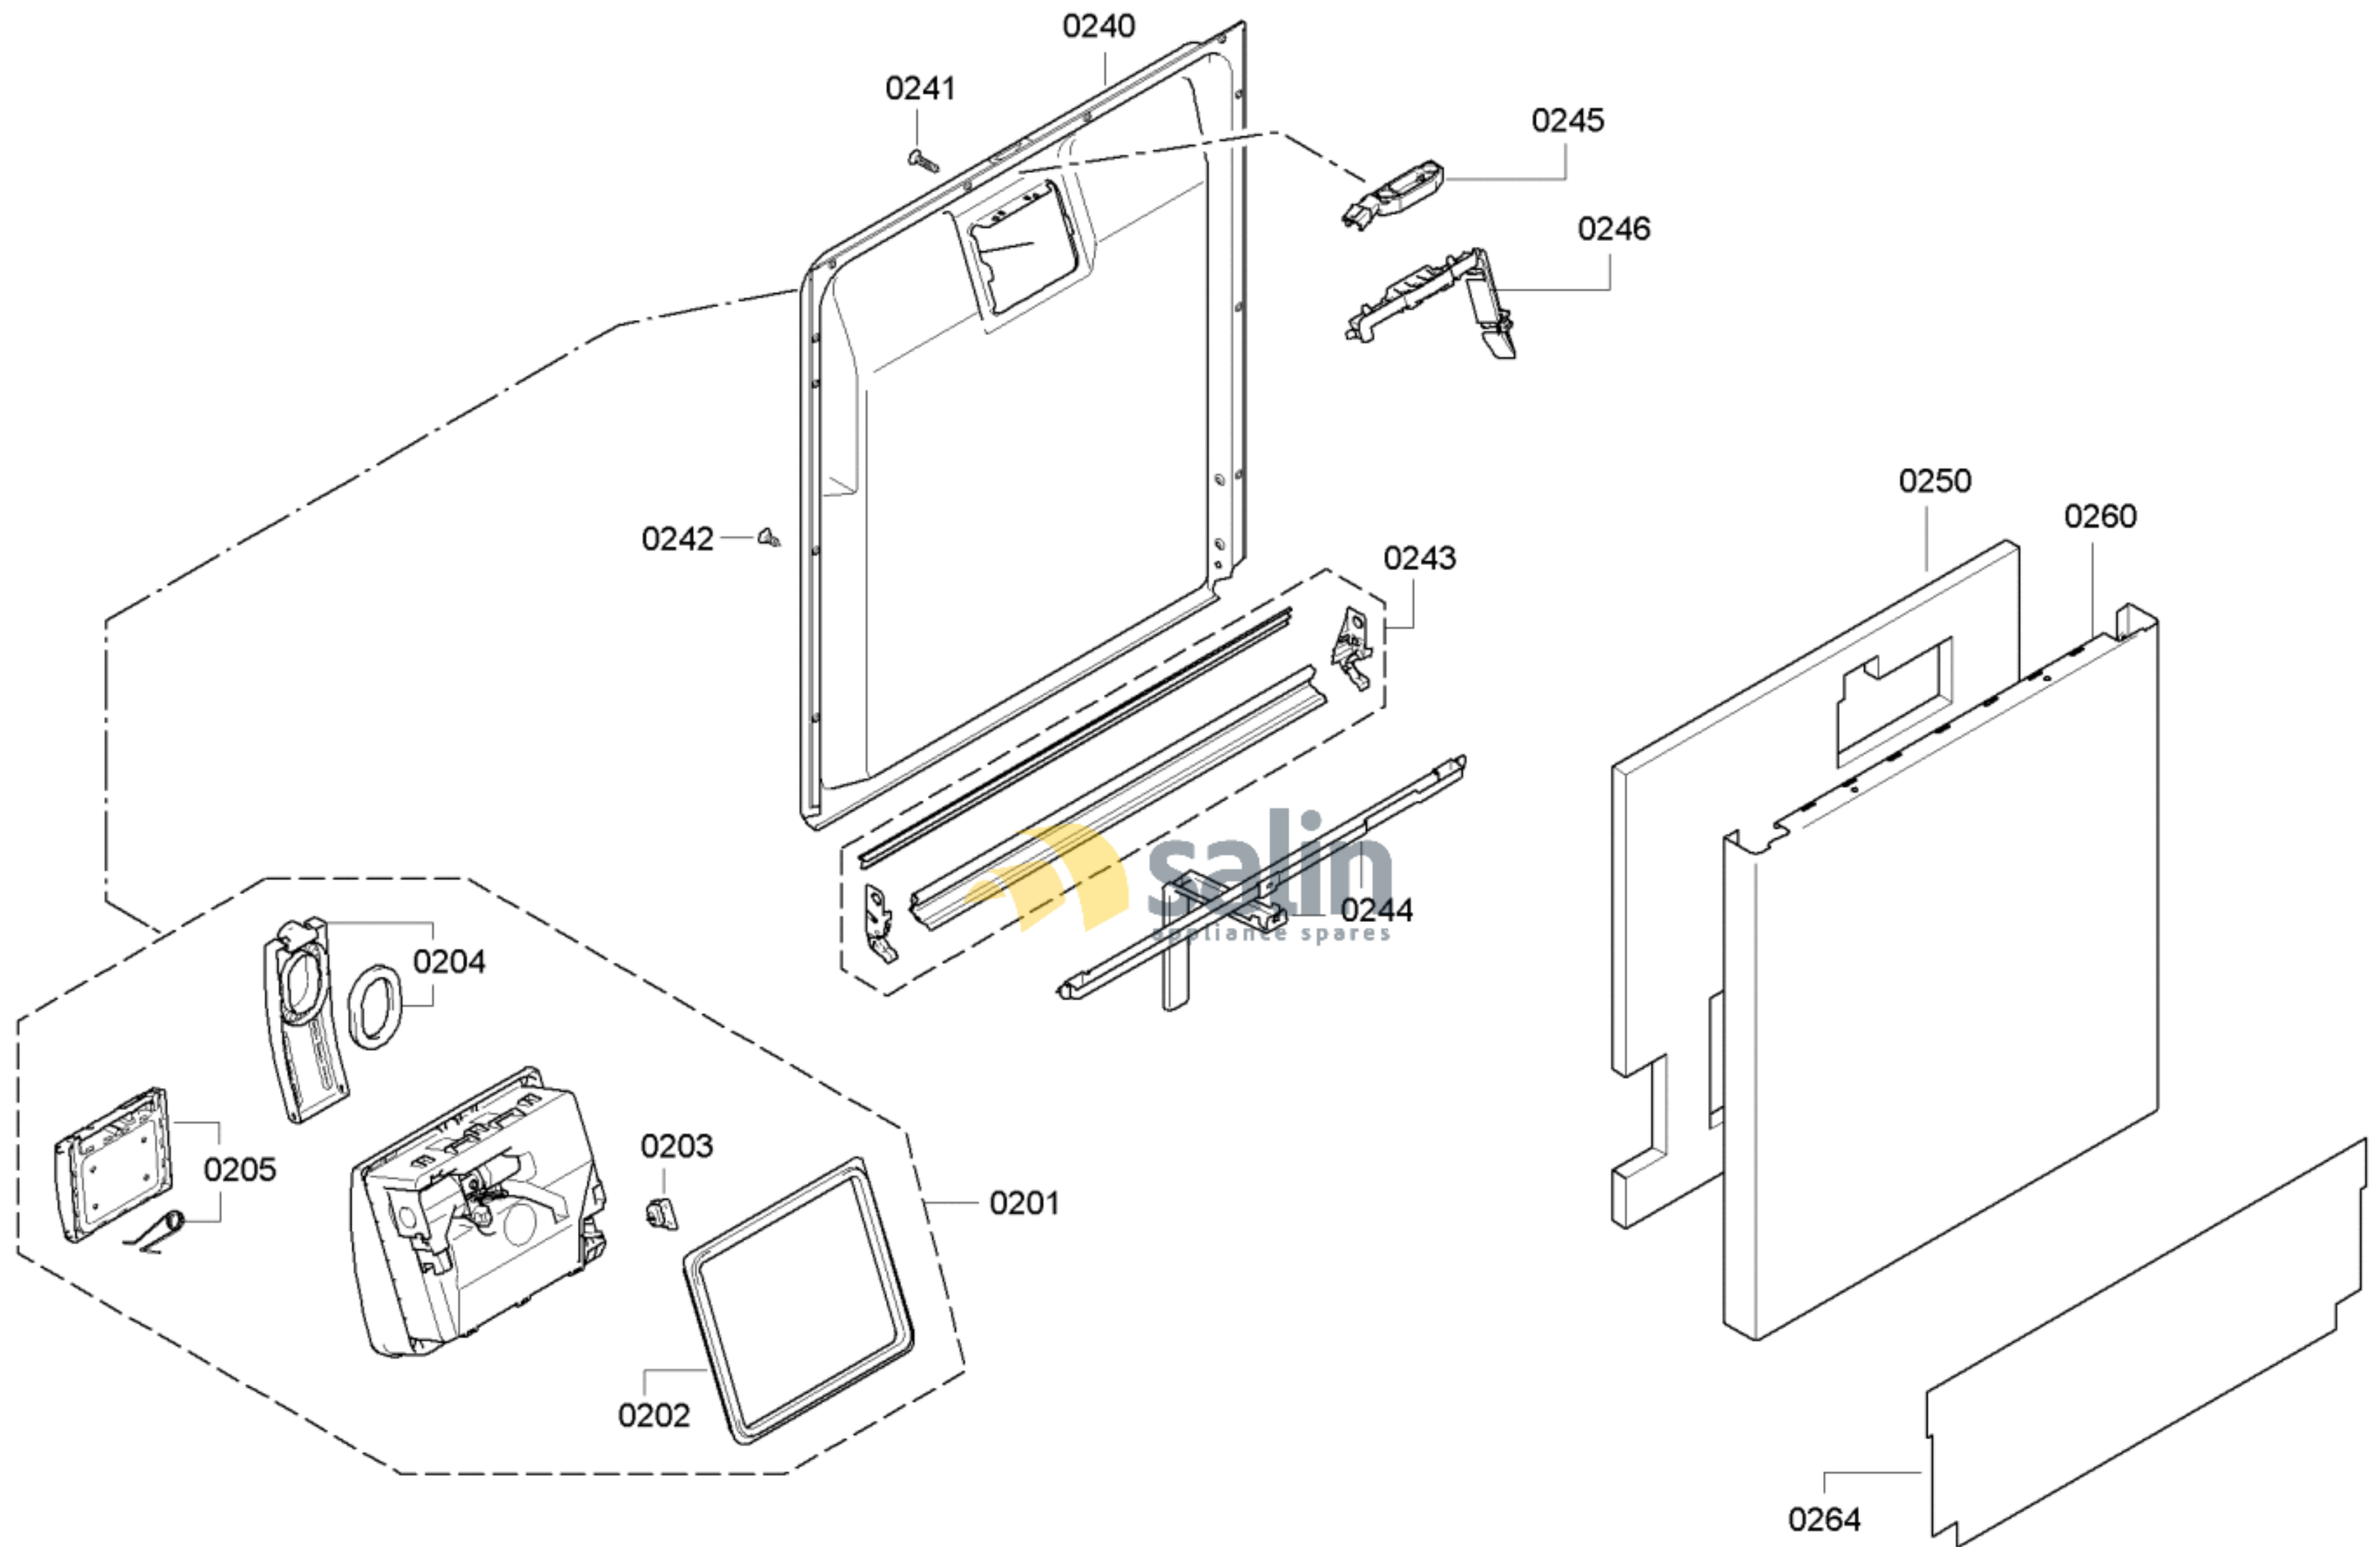

0109

0199

58300000157566 aet 000 a 2/6

FAMILY : SHE9ER55UC

MODEL NO: SHE9ER55UC/44

Check Position No/Part No or Replacement No

58300000157566 aet 000 a 3/6

FAMILY : SHE9ER55UC

MODEL NO: SHE9ER55UC/44

Check Position No/Part No or Replacement No

58300000157566 aet 000 a 4/6

FAMILY : SHE9ER55UC  
 MODEL NO: SHE9ER55UC/44  
 Check Position No/Part No or Replacement No

salin  
appliance spares

58300000157566 aet 000 a 6/6

FAMILY : SHE9ER55UC  
 MODEL NO: SHE9ER55UC/44  
 Check Position No/Part No or Replacement No