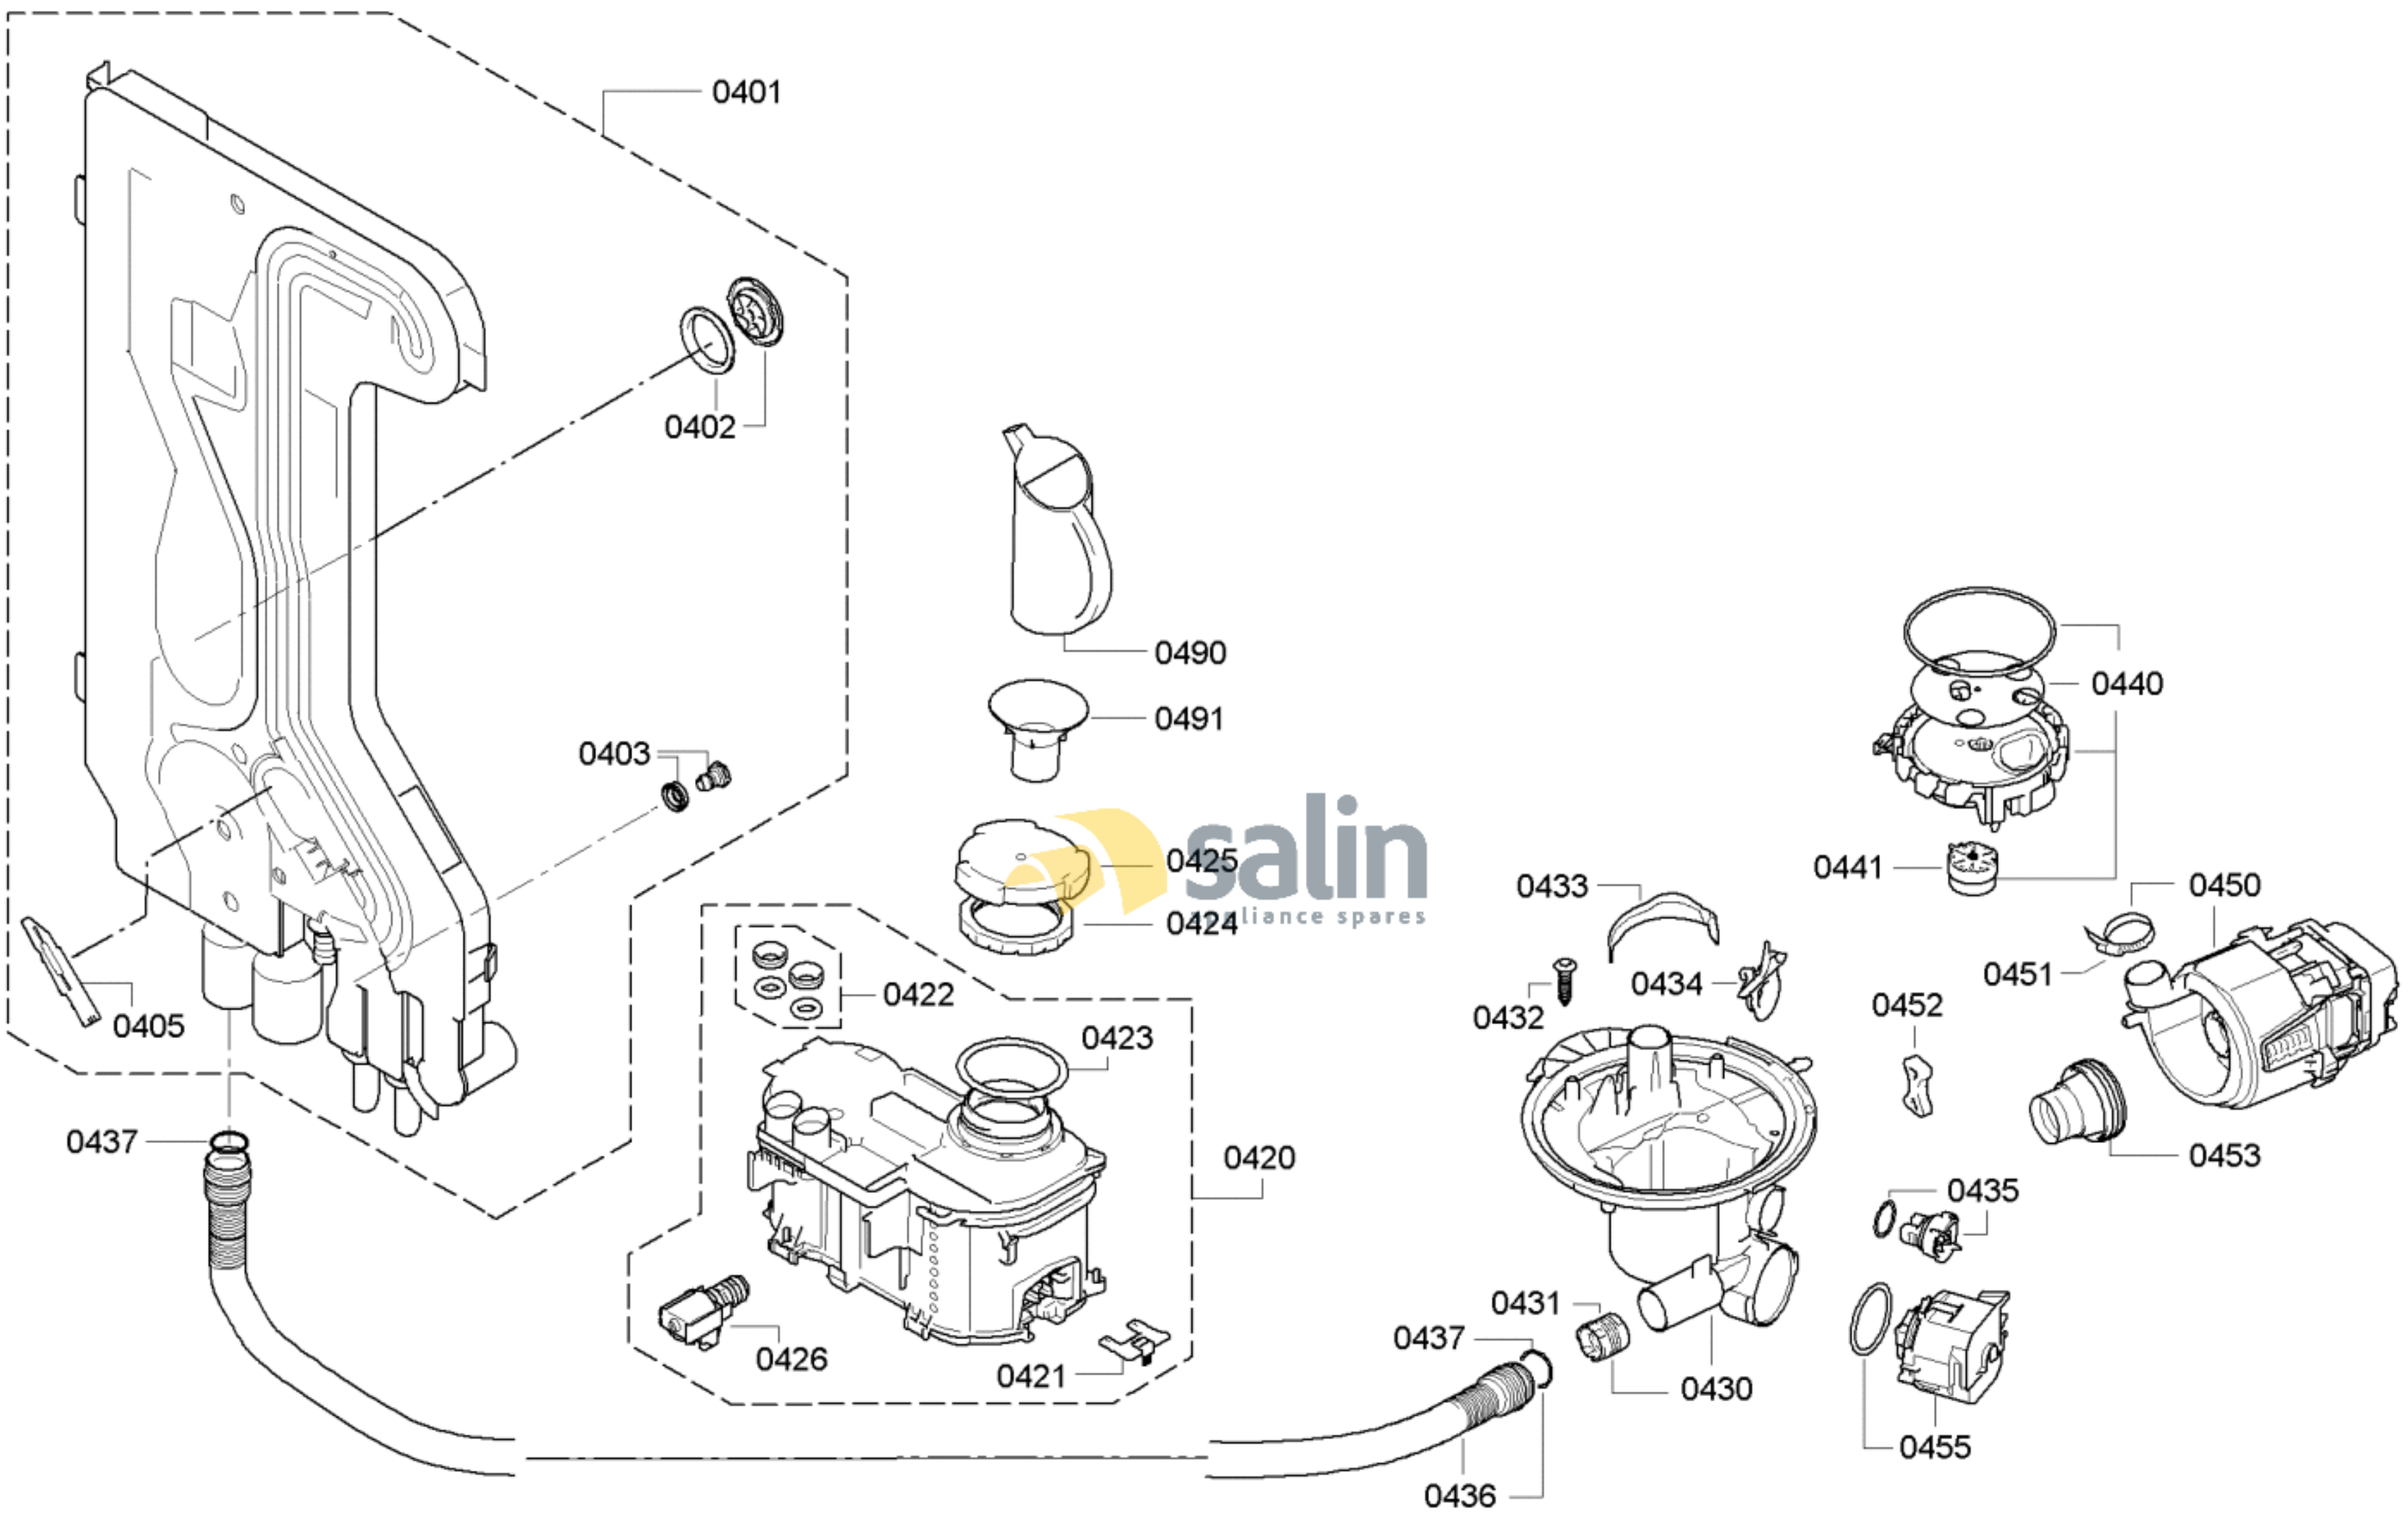

0109

0199

58300000157566 aet 000 a 2/6

FAMILY : SHE9ER55UC

MODEL NO: SHE9ER55UC/44

Check Position No/Part No or Replacement No

58300000157566 aet 000 a 3/6

FAMILY : SHE9ER55UC

MODEL NO: SHE9ER55UC/44

Check Position No/Part No or Replacement No

58300000157566 aet 000 a 4/6

FAMILY : SHE9ER55UC  
 MODEL NO: SHE9ER55UC/44  
 Check Position No/Part No or Replacement No

salin  
appliance spares

58300000157566 aet 000 a 6/6

FAMILY : SHE9ER55UC  
 MODEL NO: SHE9ER55UC/44  
 Check Position No/Part No or Replacement No