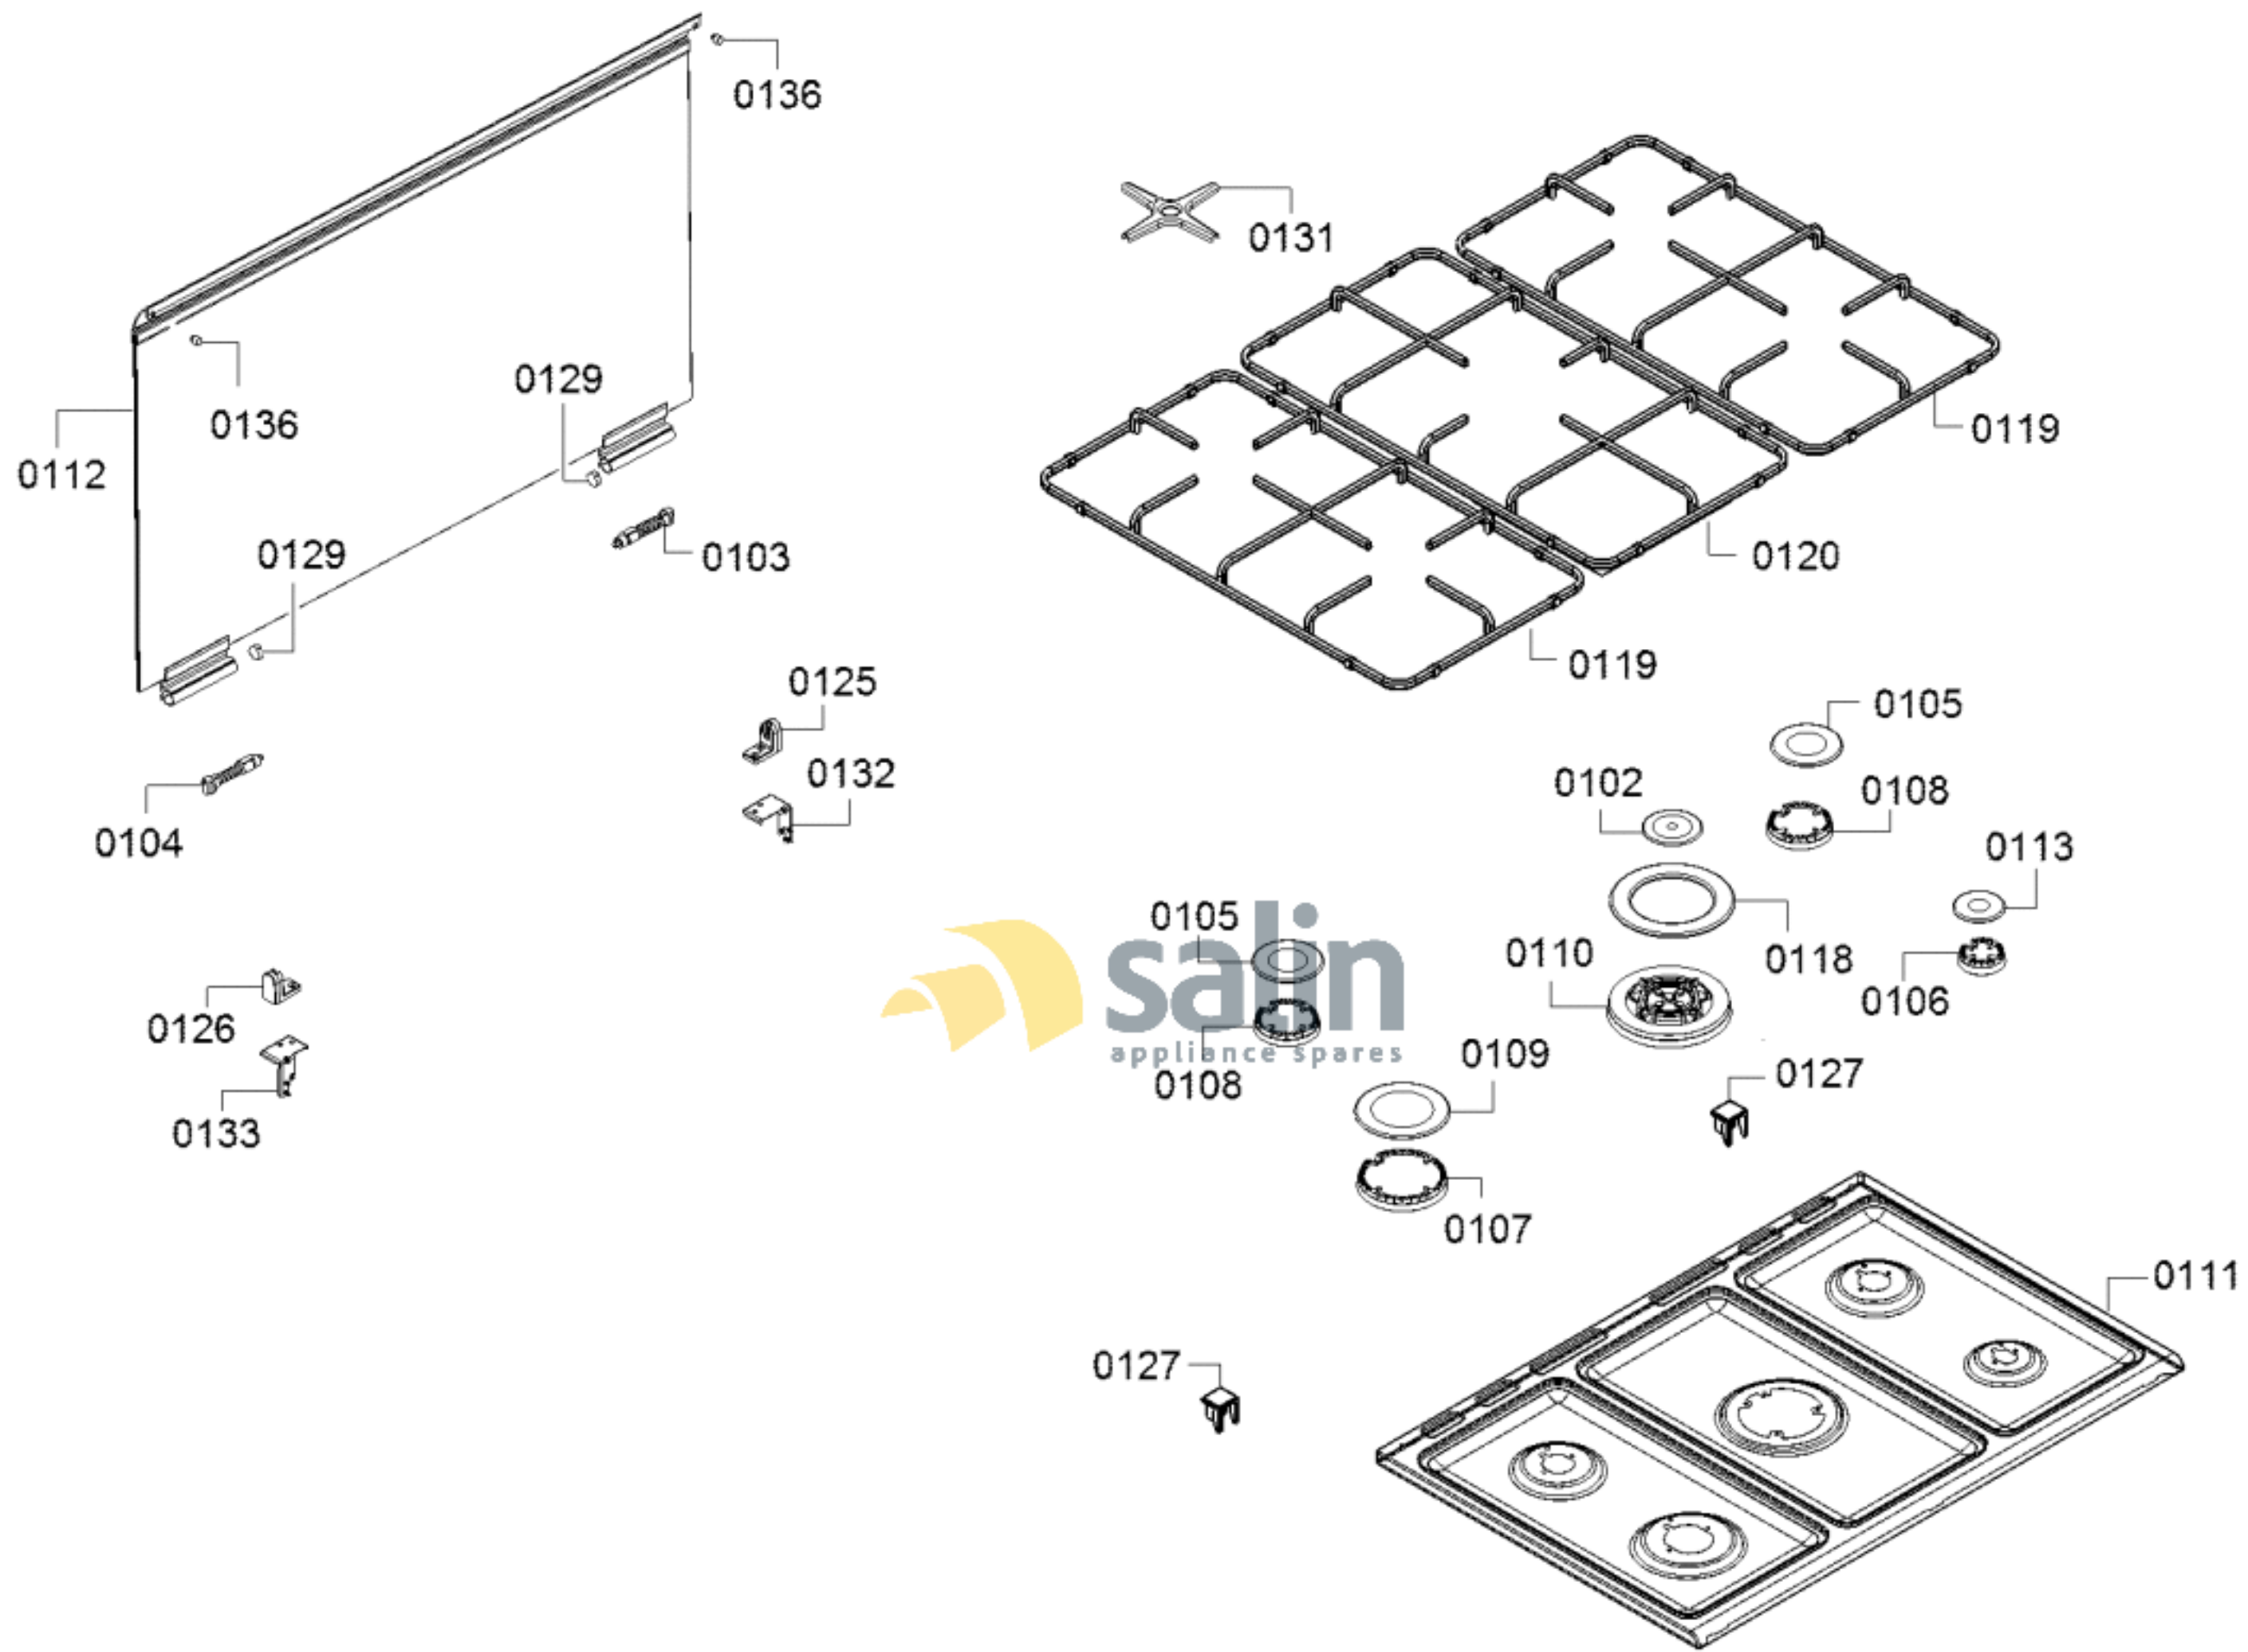

5830000224037 aet 004 b

FAMILY : HGX5G7W50S
 MODEL NO: HGX5G7W50S/01
 Check Position No/Part No or Replacement No

0199

0198

58300000224266 aet 001 a

FAMILY : HGX5G7W50S

MODEL NO: HGX5G7W50S/01

Check Position No/Part No or Replacement No

0796

58300000227640 aet 007 a

FAMILY : HGX5G7W50S

MODEL NO: HGX5G7W50S/01

Check Position No/Part No or Replacement No

salin
appliance spares

5830000227642 aet 005 a

FAMILY : HGX5G7W50S
 MODEL NO: HGX5G7W50S/01
 Check Position No/Part No or Replacement No