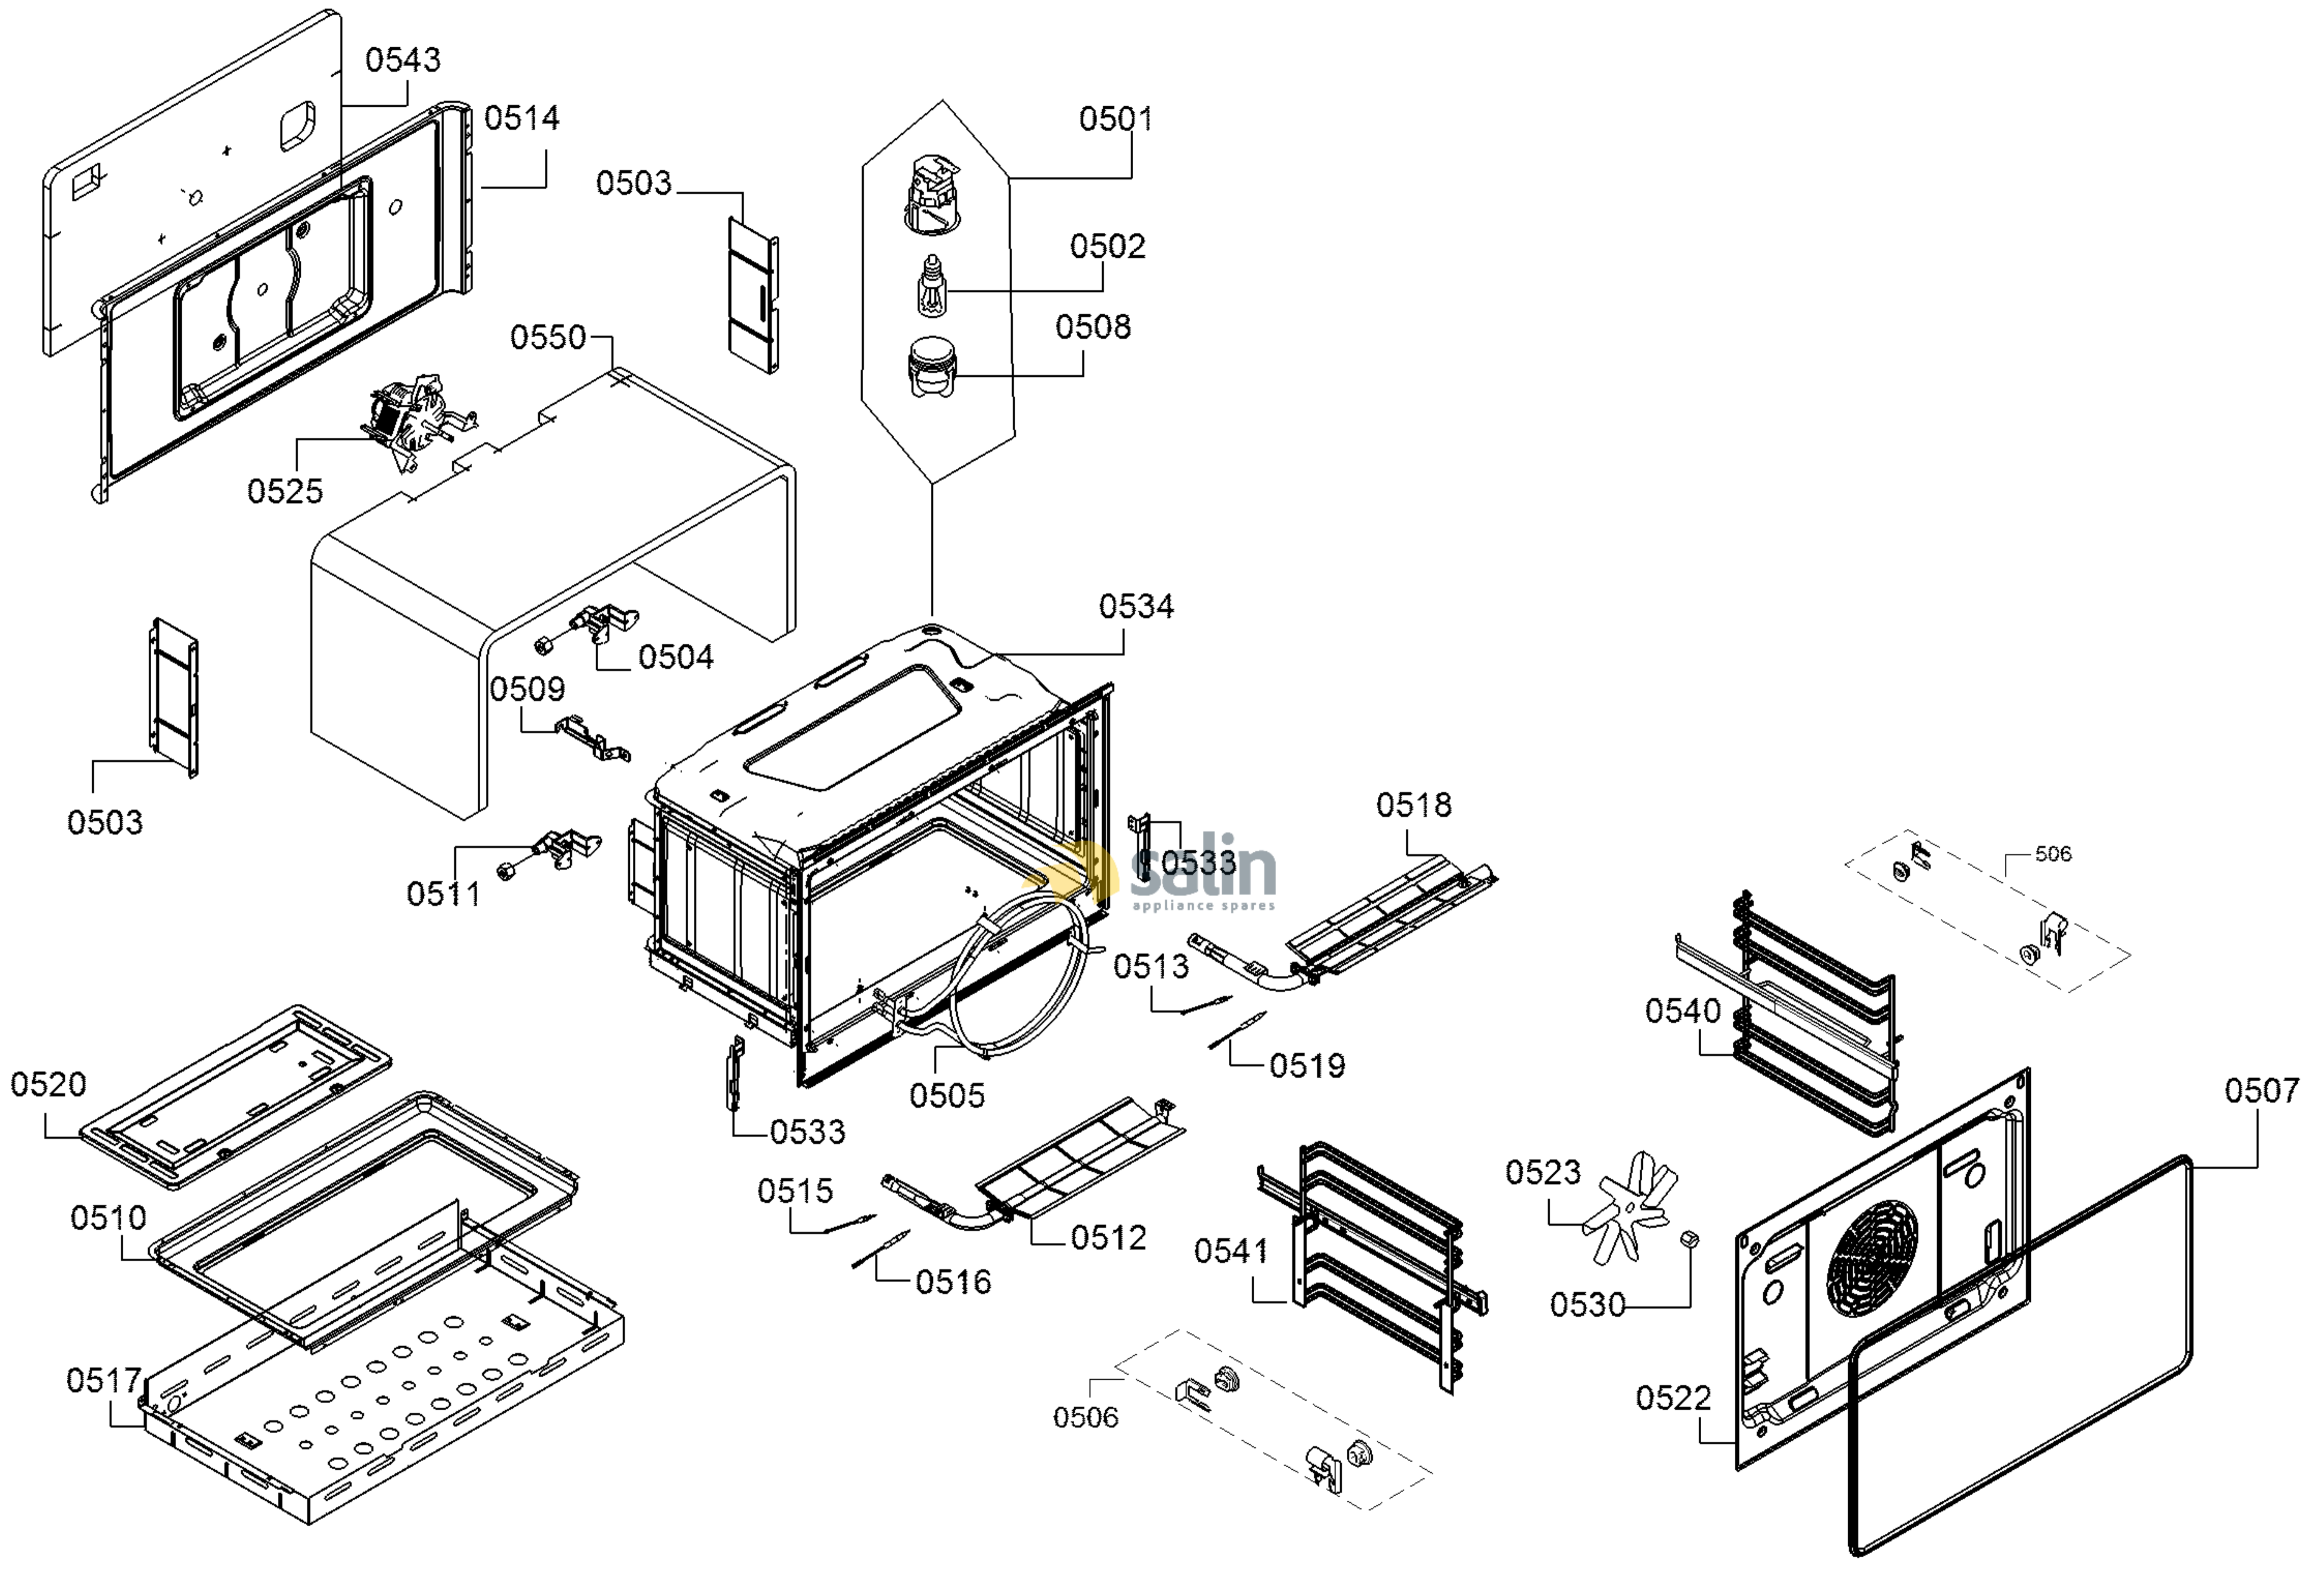

5830000224037 aet 004 b

FAMILY : HGX5G7W50S
 MODEL NO: HGX5G7W50S/01
 Check Position No/Part No or Replacement No

0199

0198

58300000224266 aet 001 a

FAMILY : HGX5G7W50S

MODEL NO: HGX5G7W50S/01

Check Position No/Part No or Replacement No

0796

58300000227640 aet 007 a

FAMILY : HGX5G7W50S

MODEL NO: HGX5G7W50S/01

Check Position No/Part No or Replacement No

salin
appliance spares

5830000227642 aet 005 a

FAMILY : HGX5G7W50S
 MODEL NO: HGX5G7W50S/01
 Check Position No/Part No or Replacement No