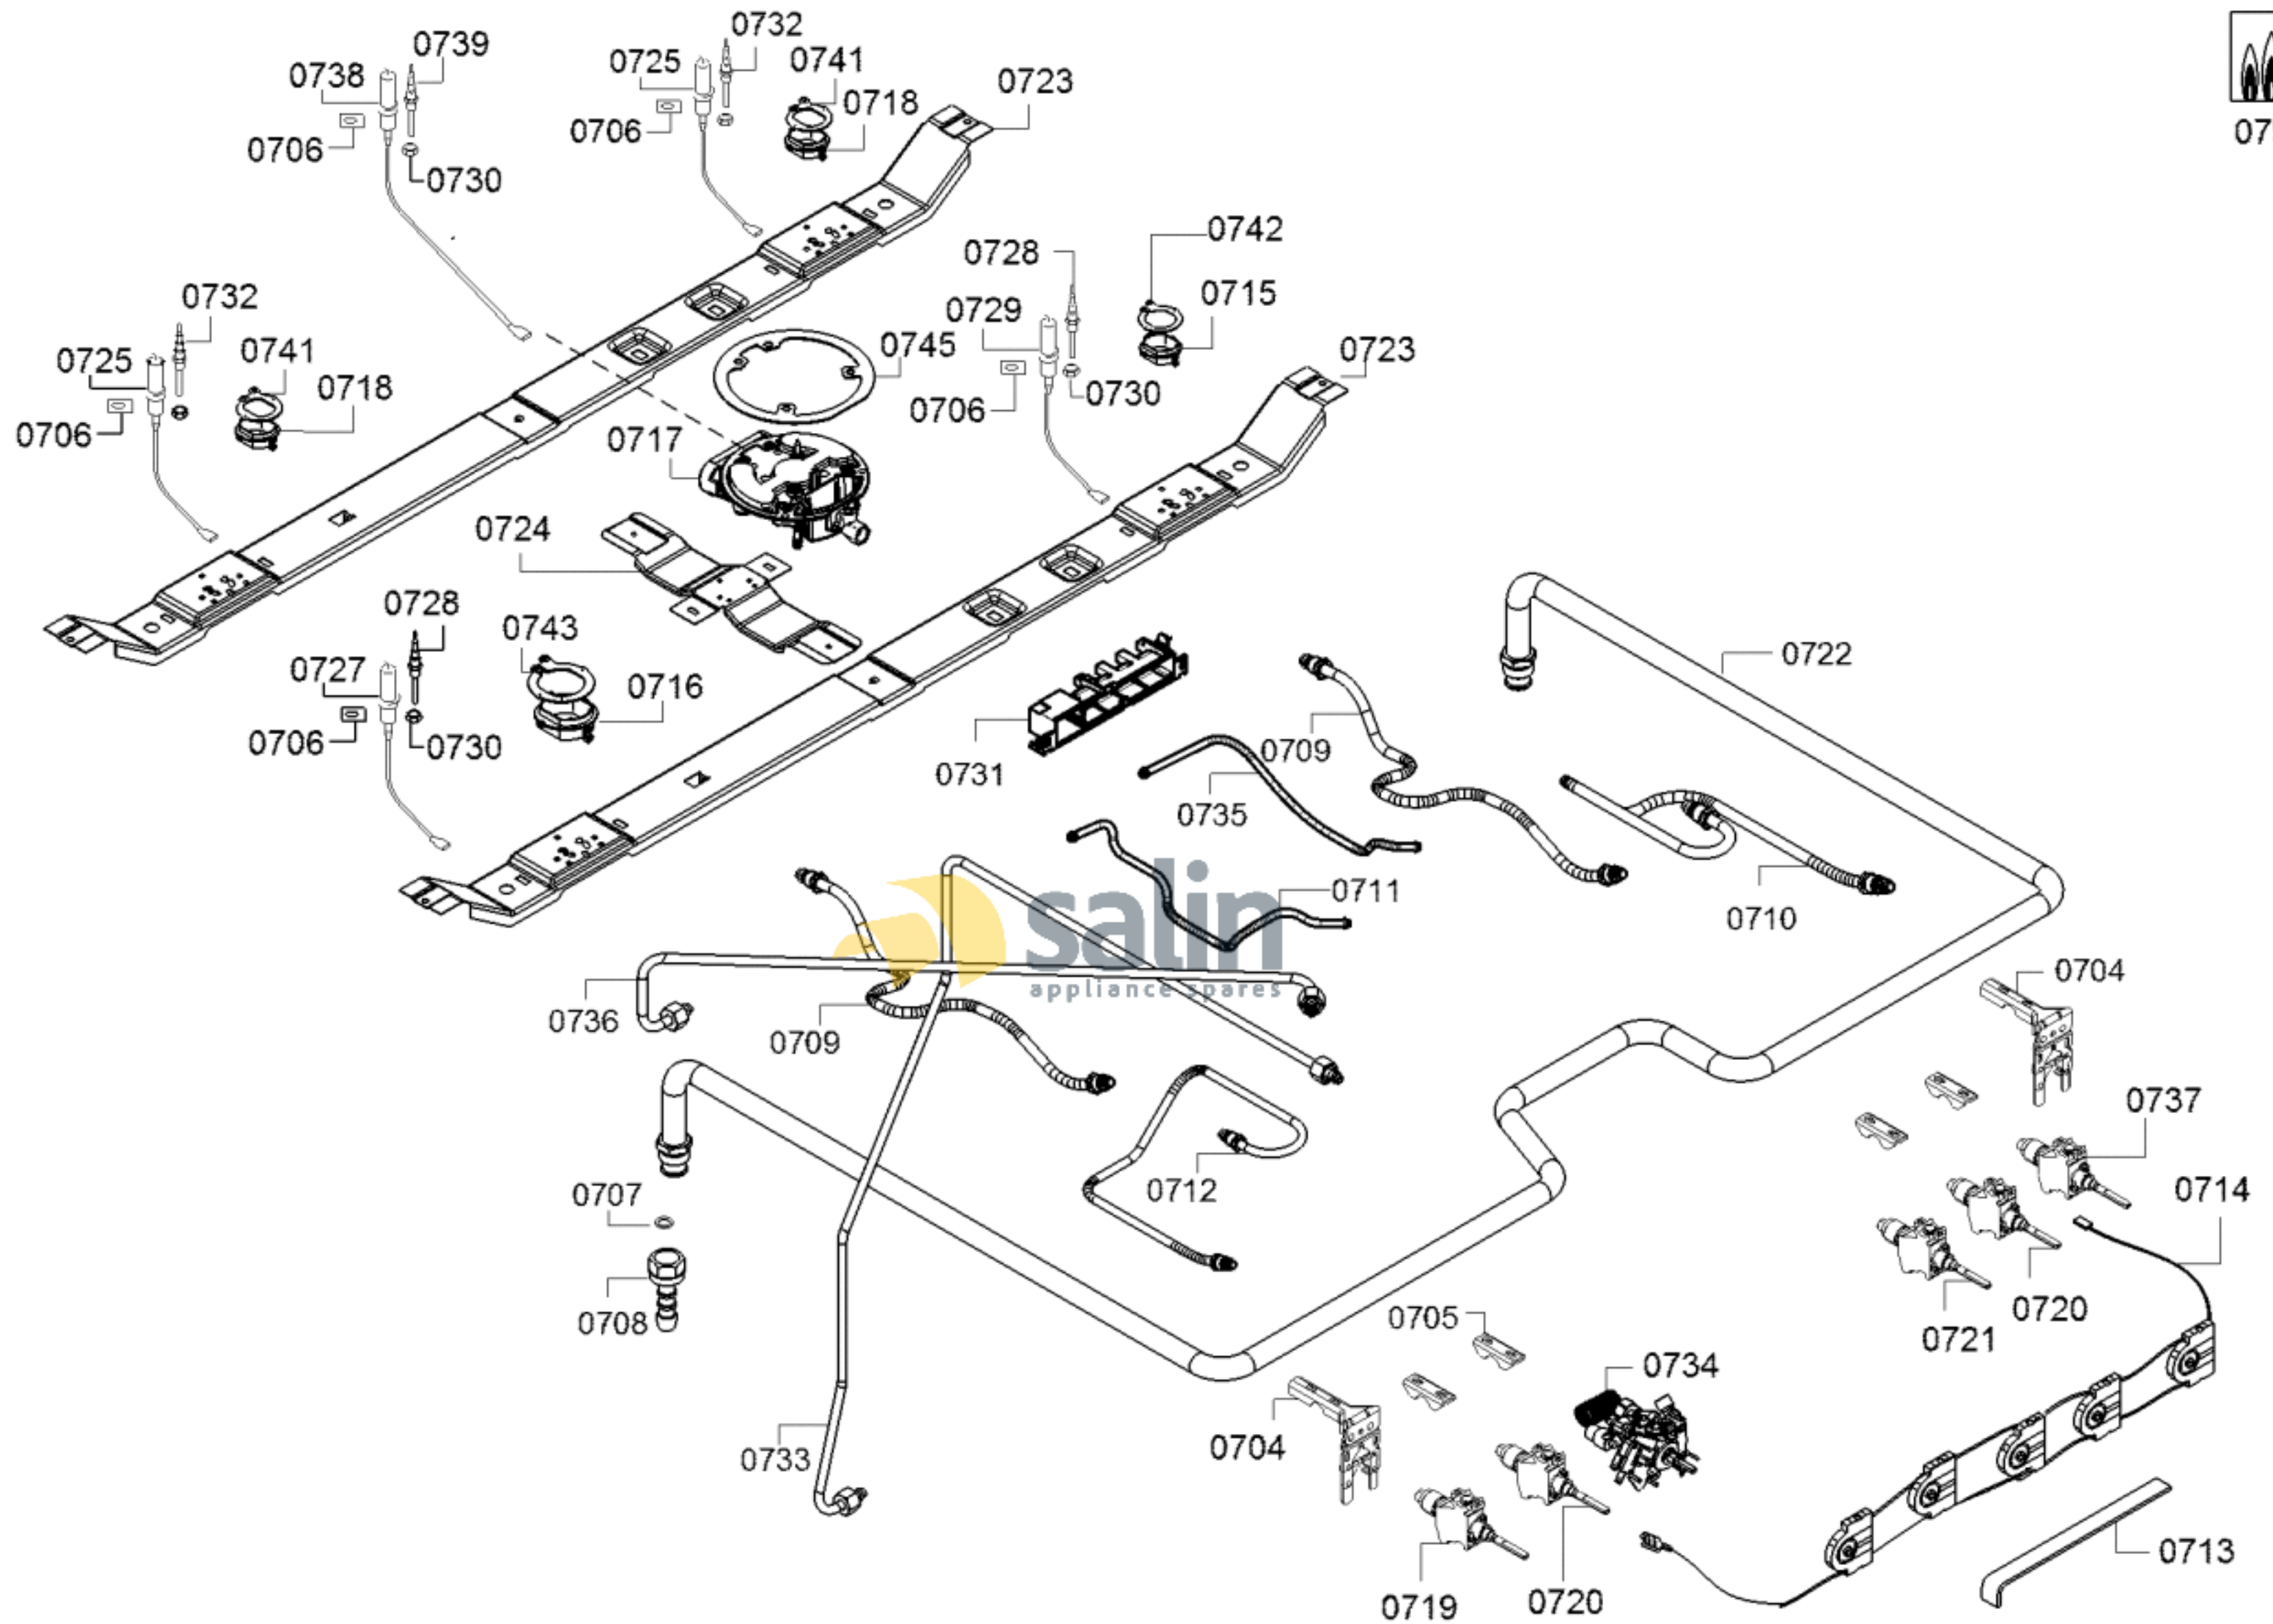

5830000224037 aet 004 b

FAMILY : HGX5G7W50S
 MODEL NO: HGX5G7W50S/01
 Check Position No/Part No or Replacement No

0199

0198

58300000224266 aet 001 a

FAMILY : HGX5G7W50S

MODEL NO: HGX5G7W50S/01

Check Position No/Part No or Replacement No

0796

58300000227640 aet 007 a

FAMILY : HGX5G7W50S

MODEL NO: HGX5G7W50S/01

Check Position No/Part No or Replacement No

salin
appliance spares

5830000227642 aet 005 a

FAMILY : HGX5G7W50S
 MODEL NO: HGX5G7W50S/01
 Check Position No/Part No or Replacement No