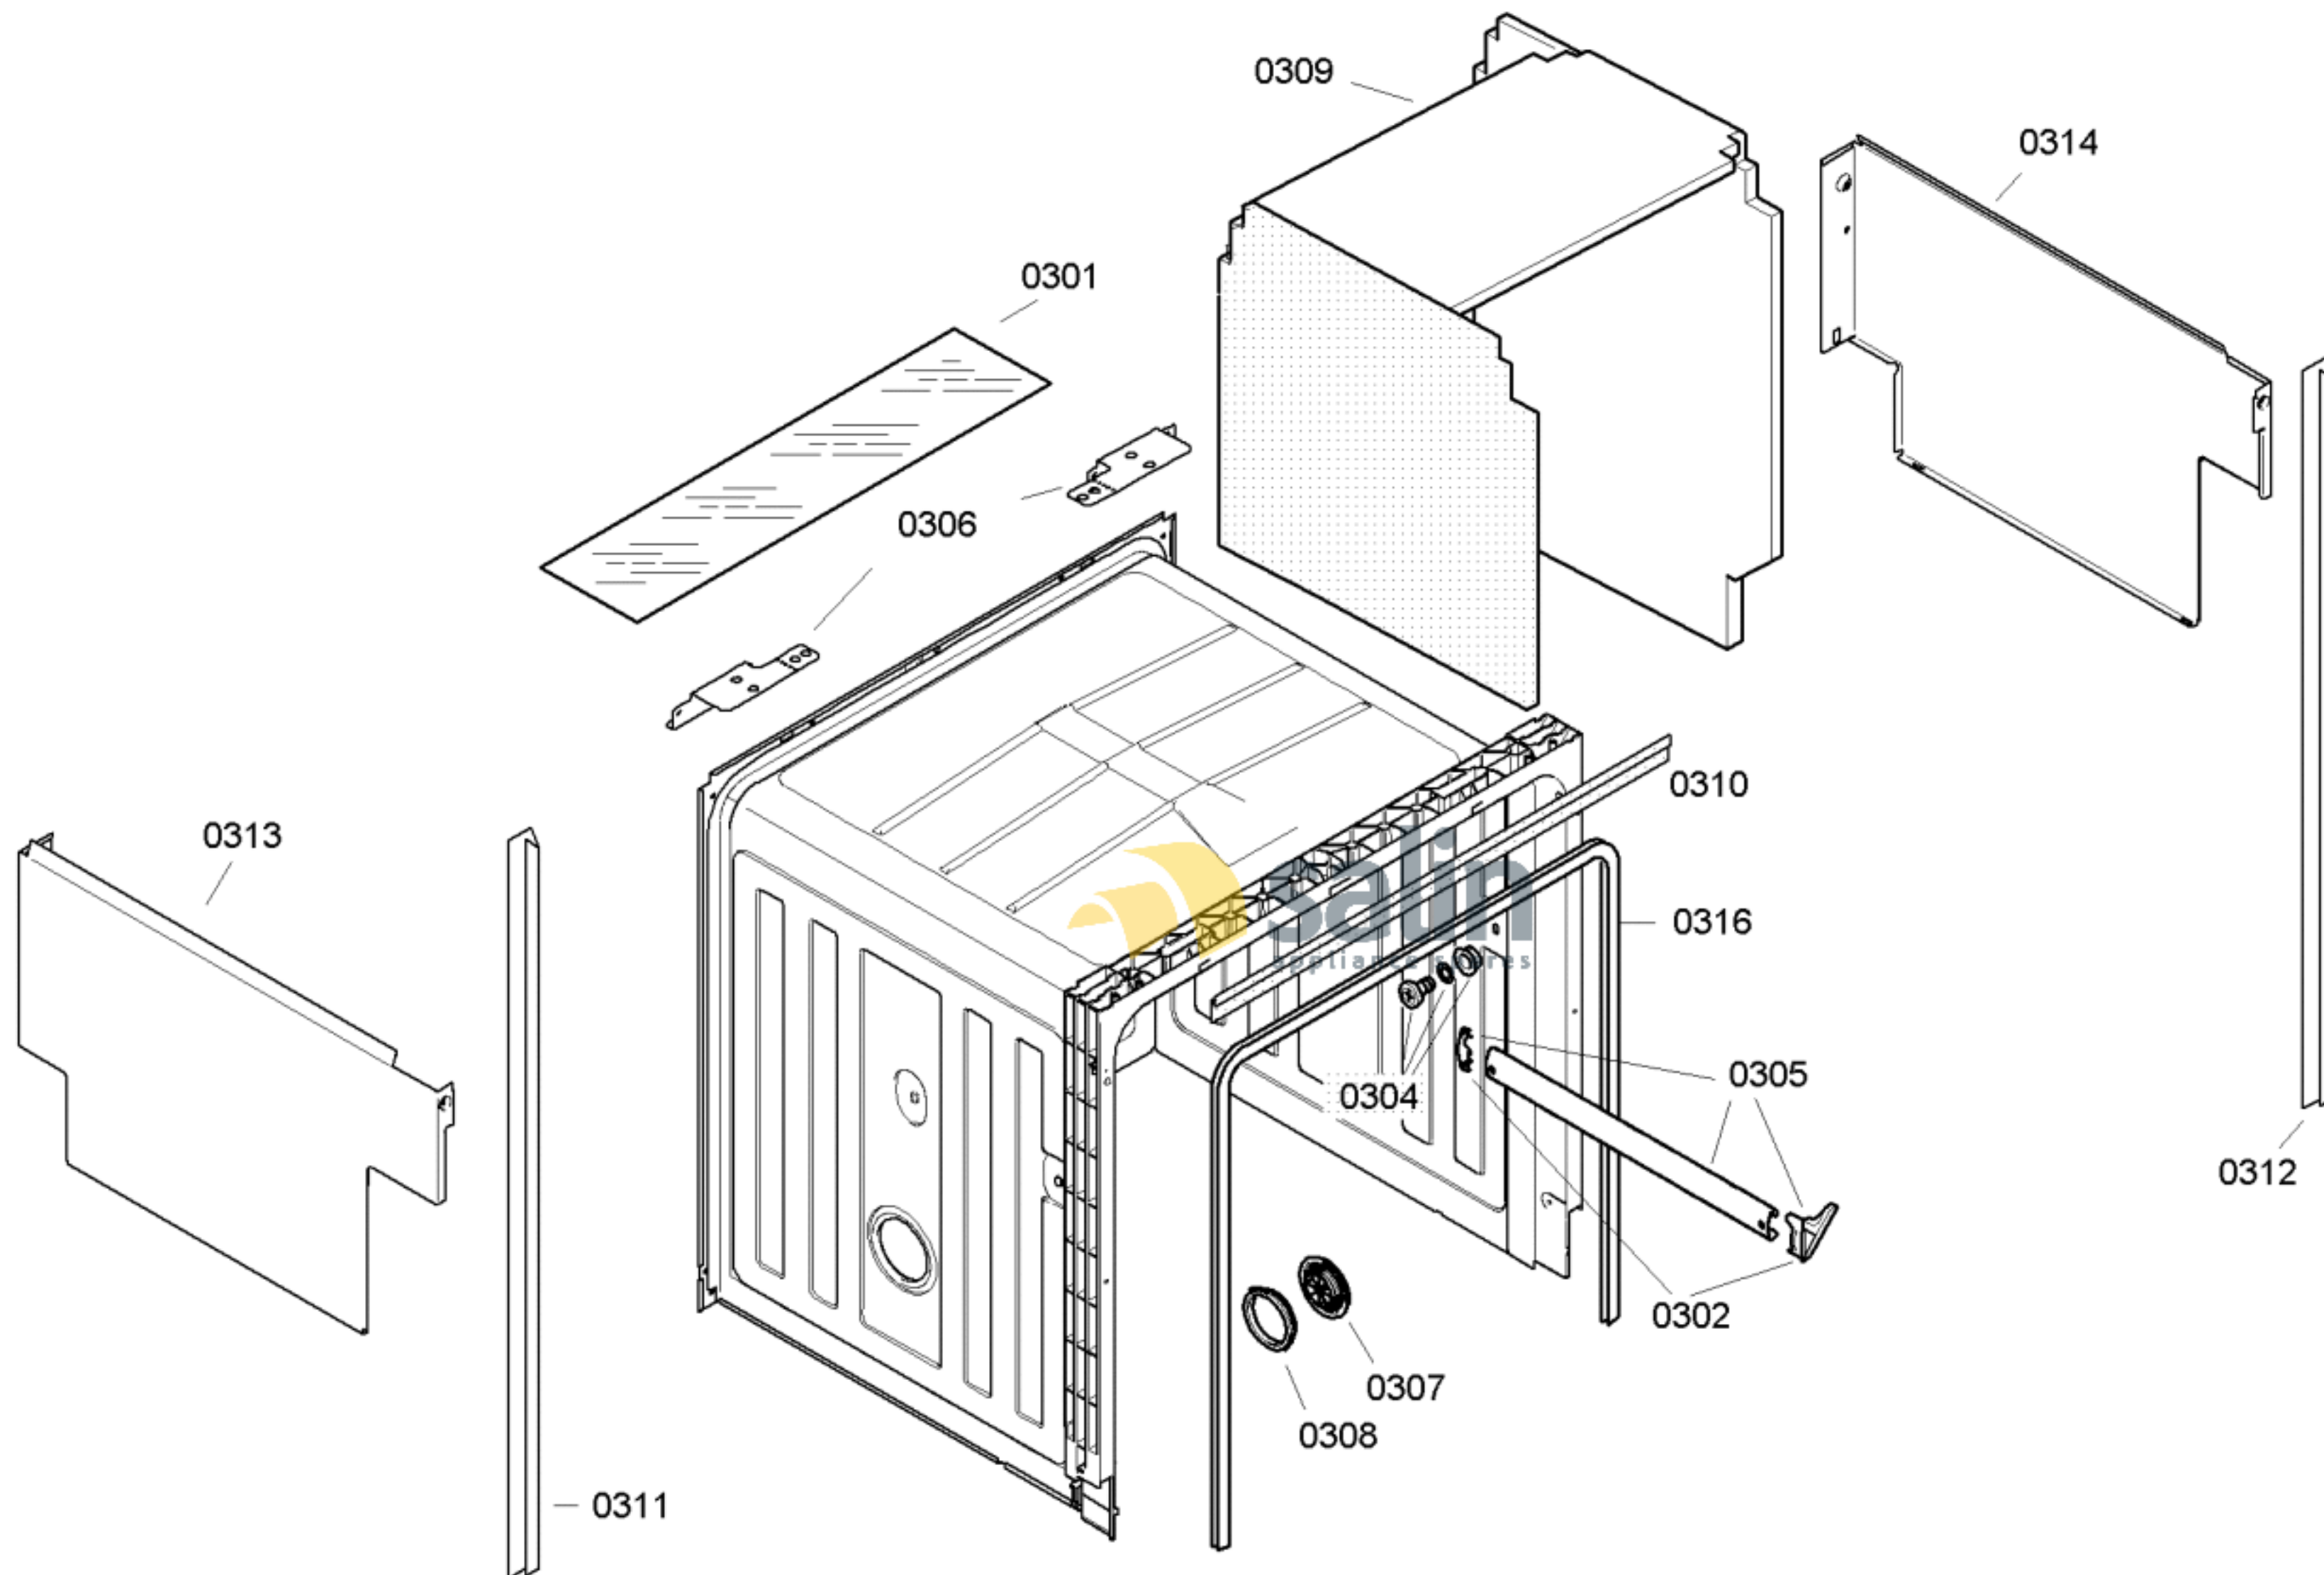

58300000118351 aet 000 e 2/6

FAMILY : SGI45E12GB

MODEL NO: SGI45E12GB/26

Check Position No/Part No or Replacement No

58300000118351 aet 000 e 3/6

FAMILY : SGI45E12GB

MODEL NO: SGI45E12GB/26

Check Position No/Part No or Replacement No