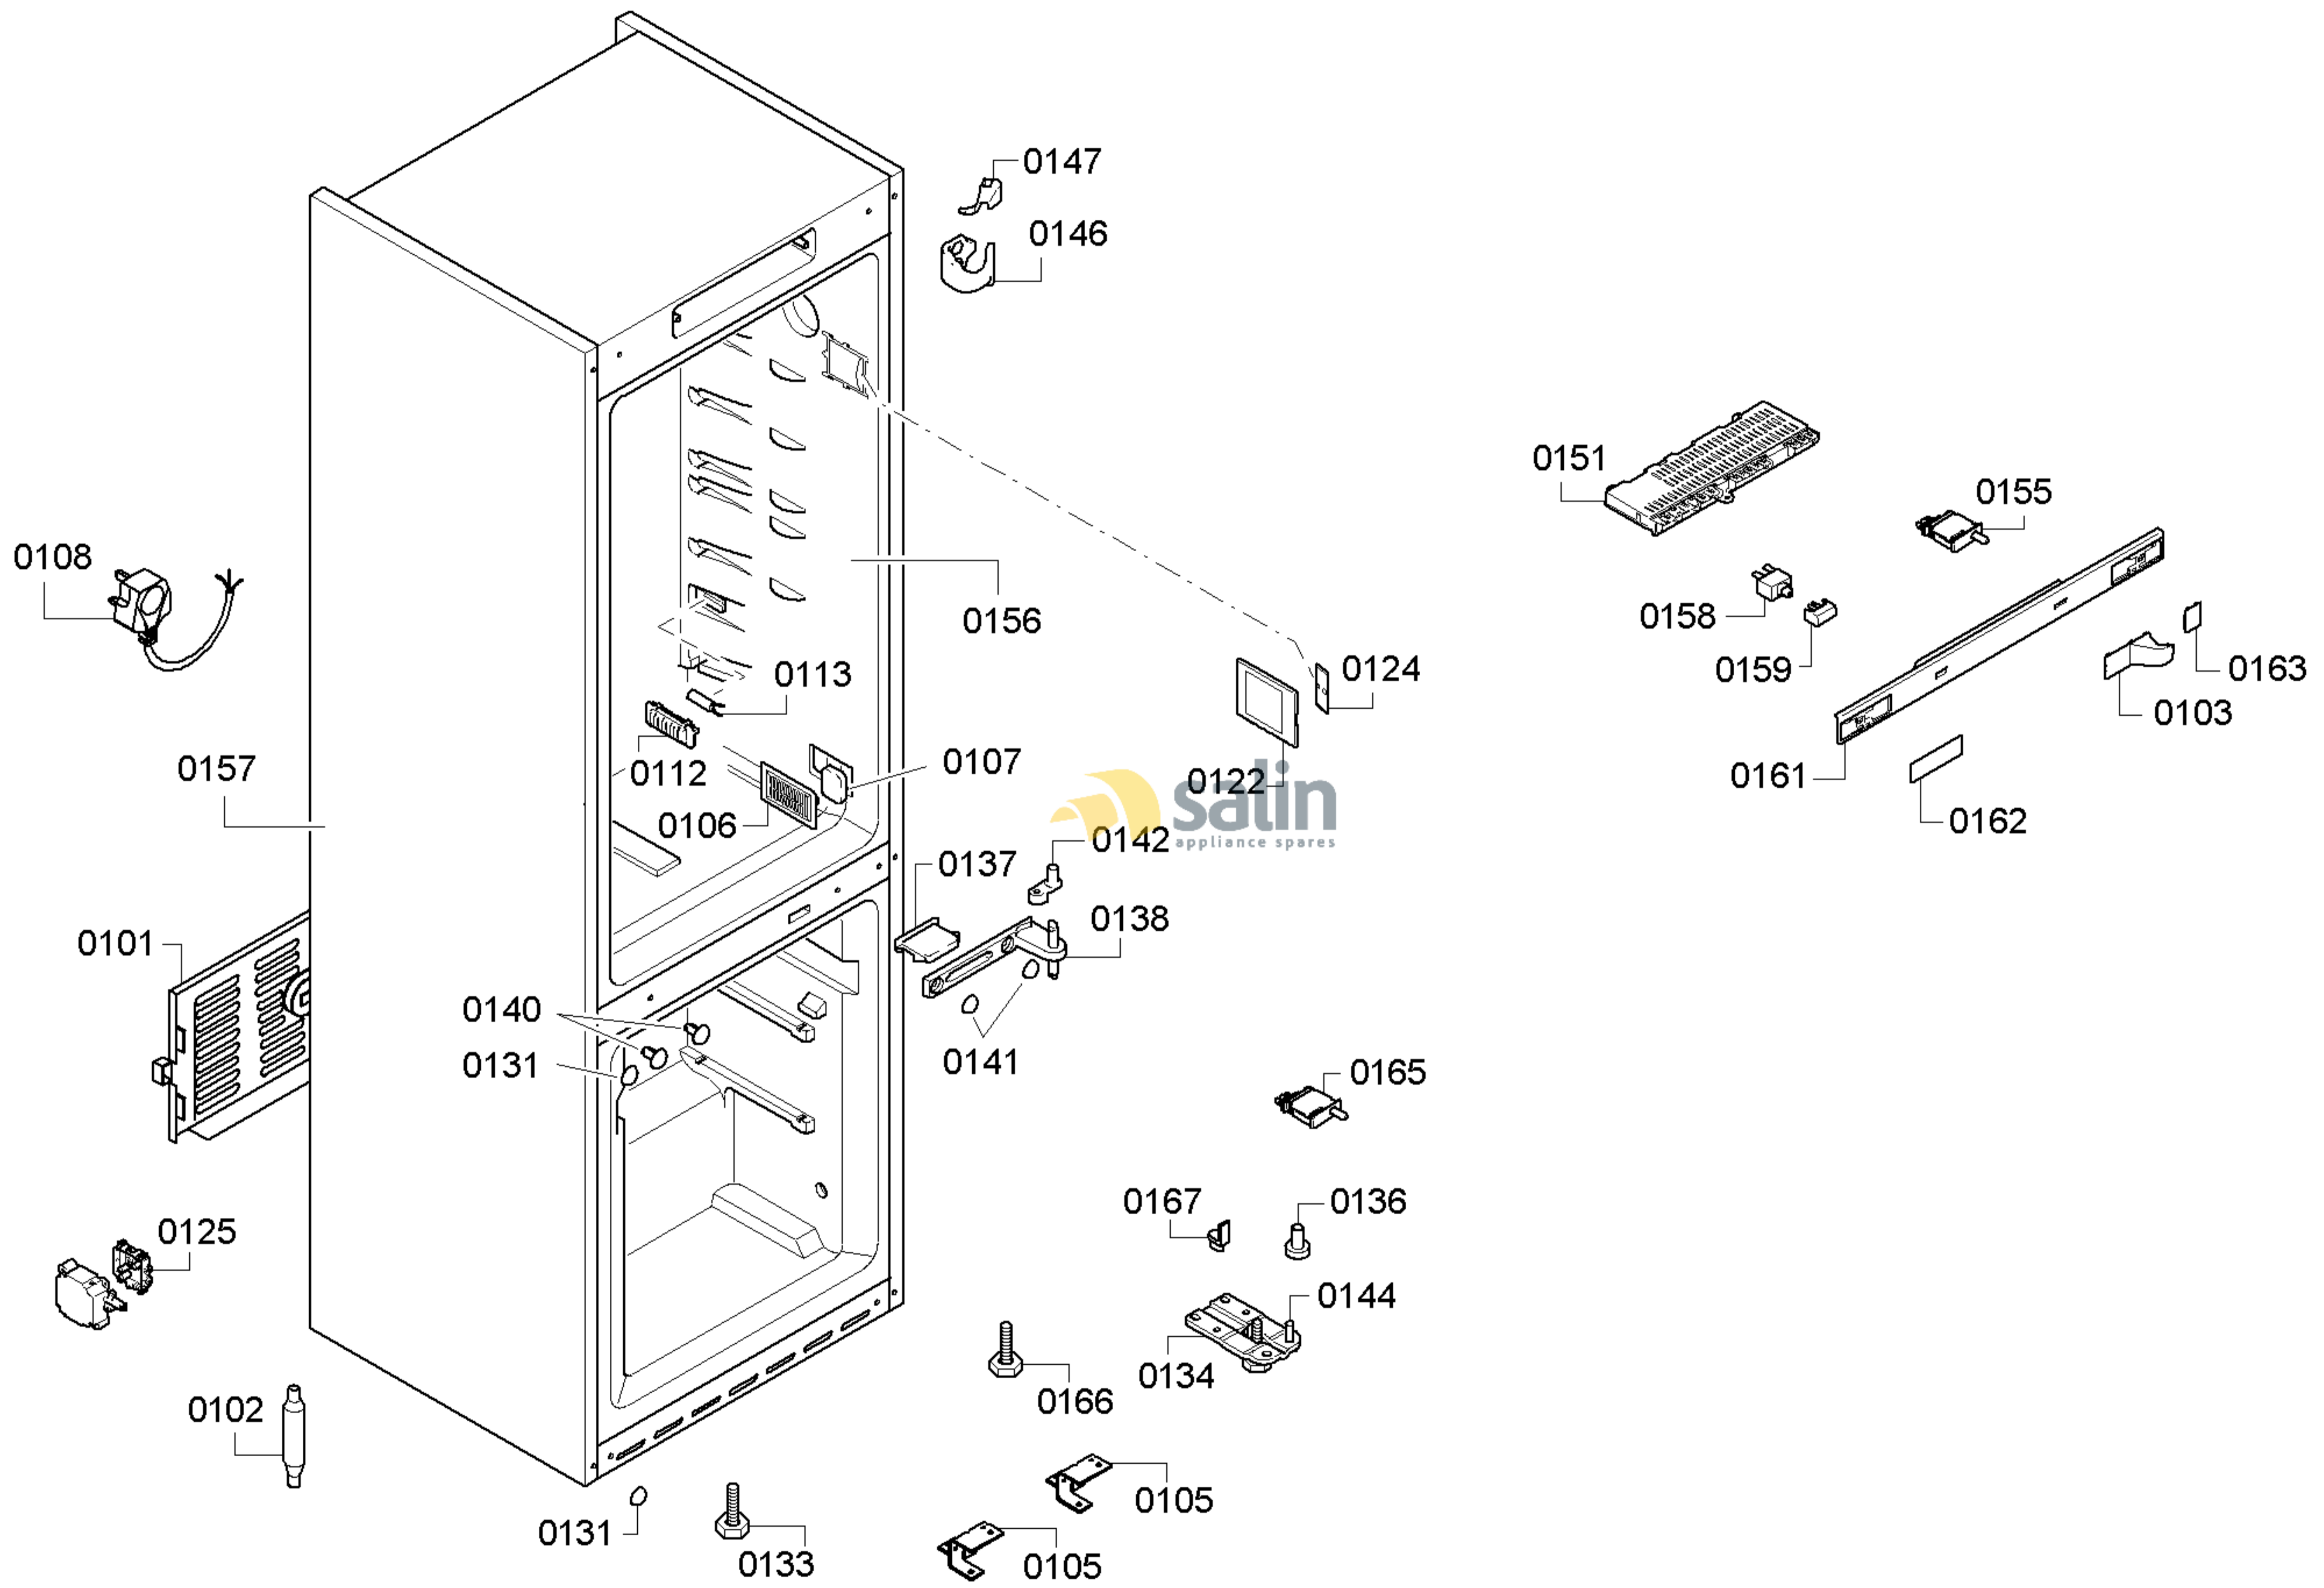

0199

0195

5830000150133 aet 000 c 1/5

FAMILY : KGN57P72NE
 MODEL NO: KGN57P72NE/02
 Check Position No/Part No or Replacement No

5830000150133 aet 000 c 2/5

FAMILY : KGN57P72NE
 MODEL NO: KGN57P72NE/02
 Check Position No/Part No or Replacement No

58300000150133 aet 000 c 3/5

FAMILY : KGN57P72NE
MODEL NO: KGN57P72NE/02
Check Position No/Part No or Replacement No

salin
appliance spares