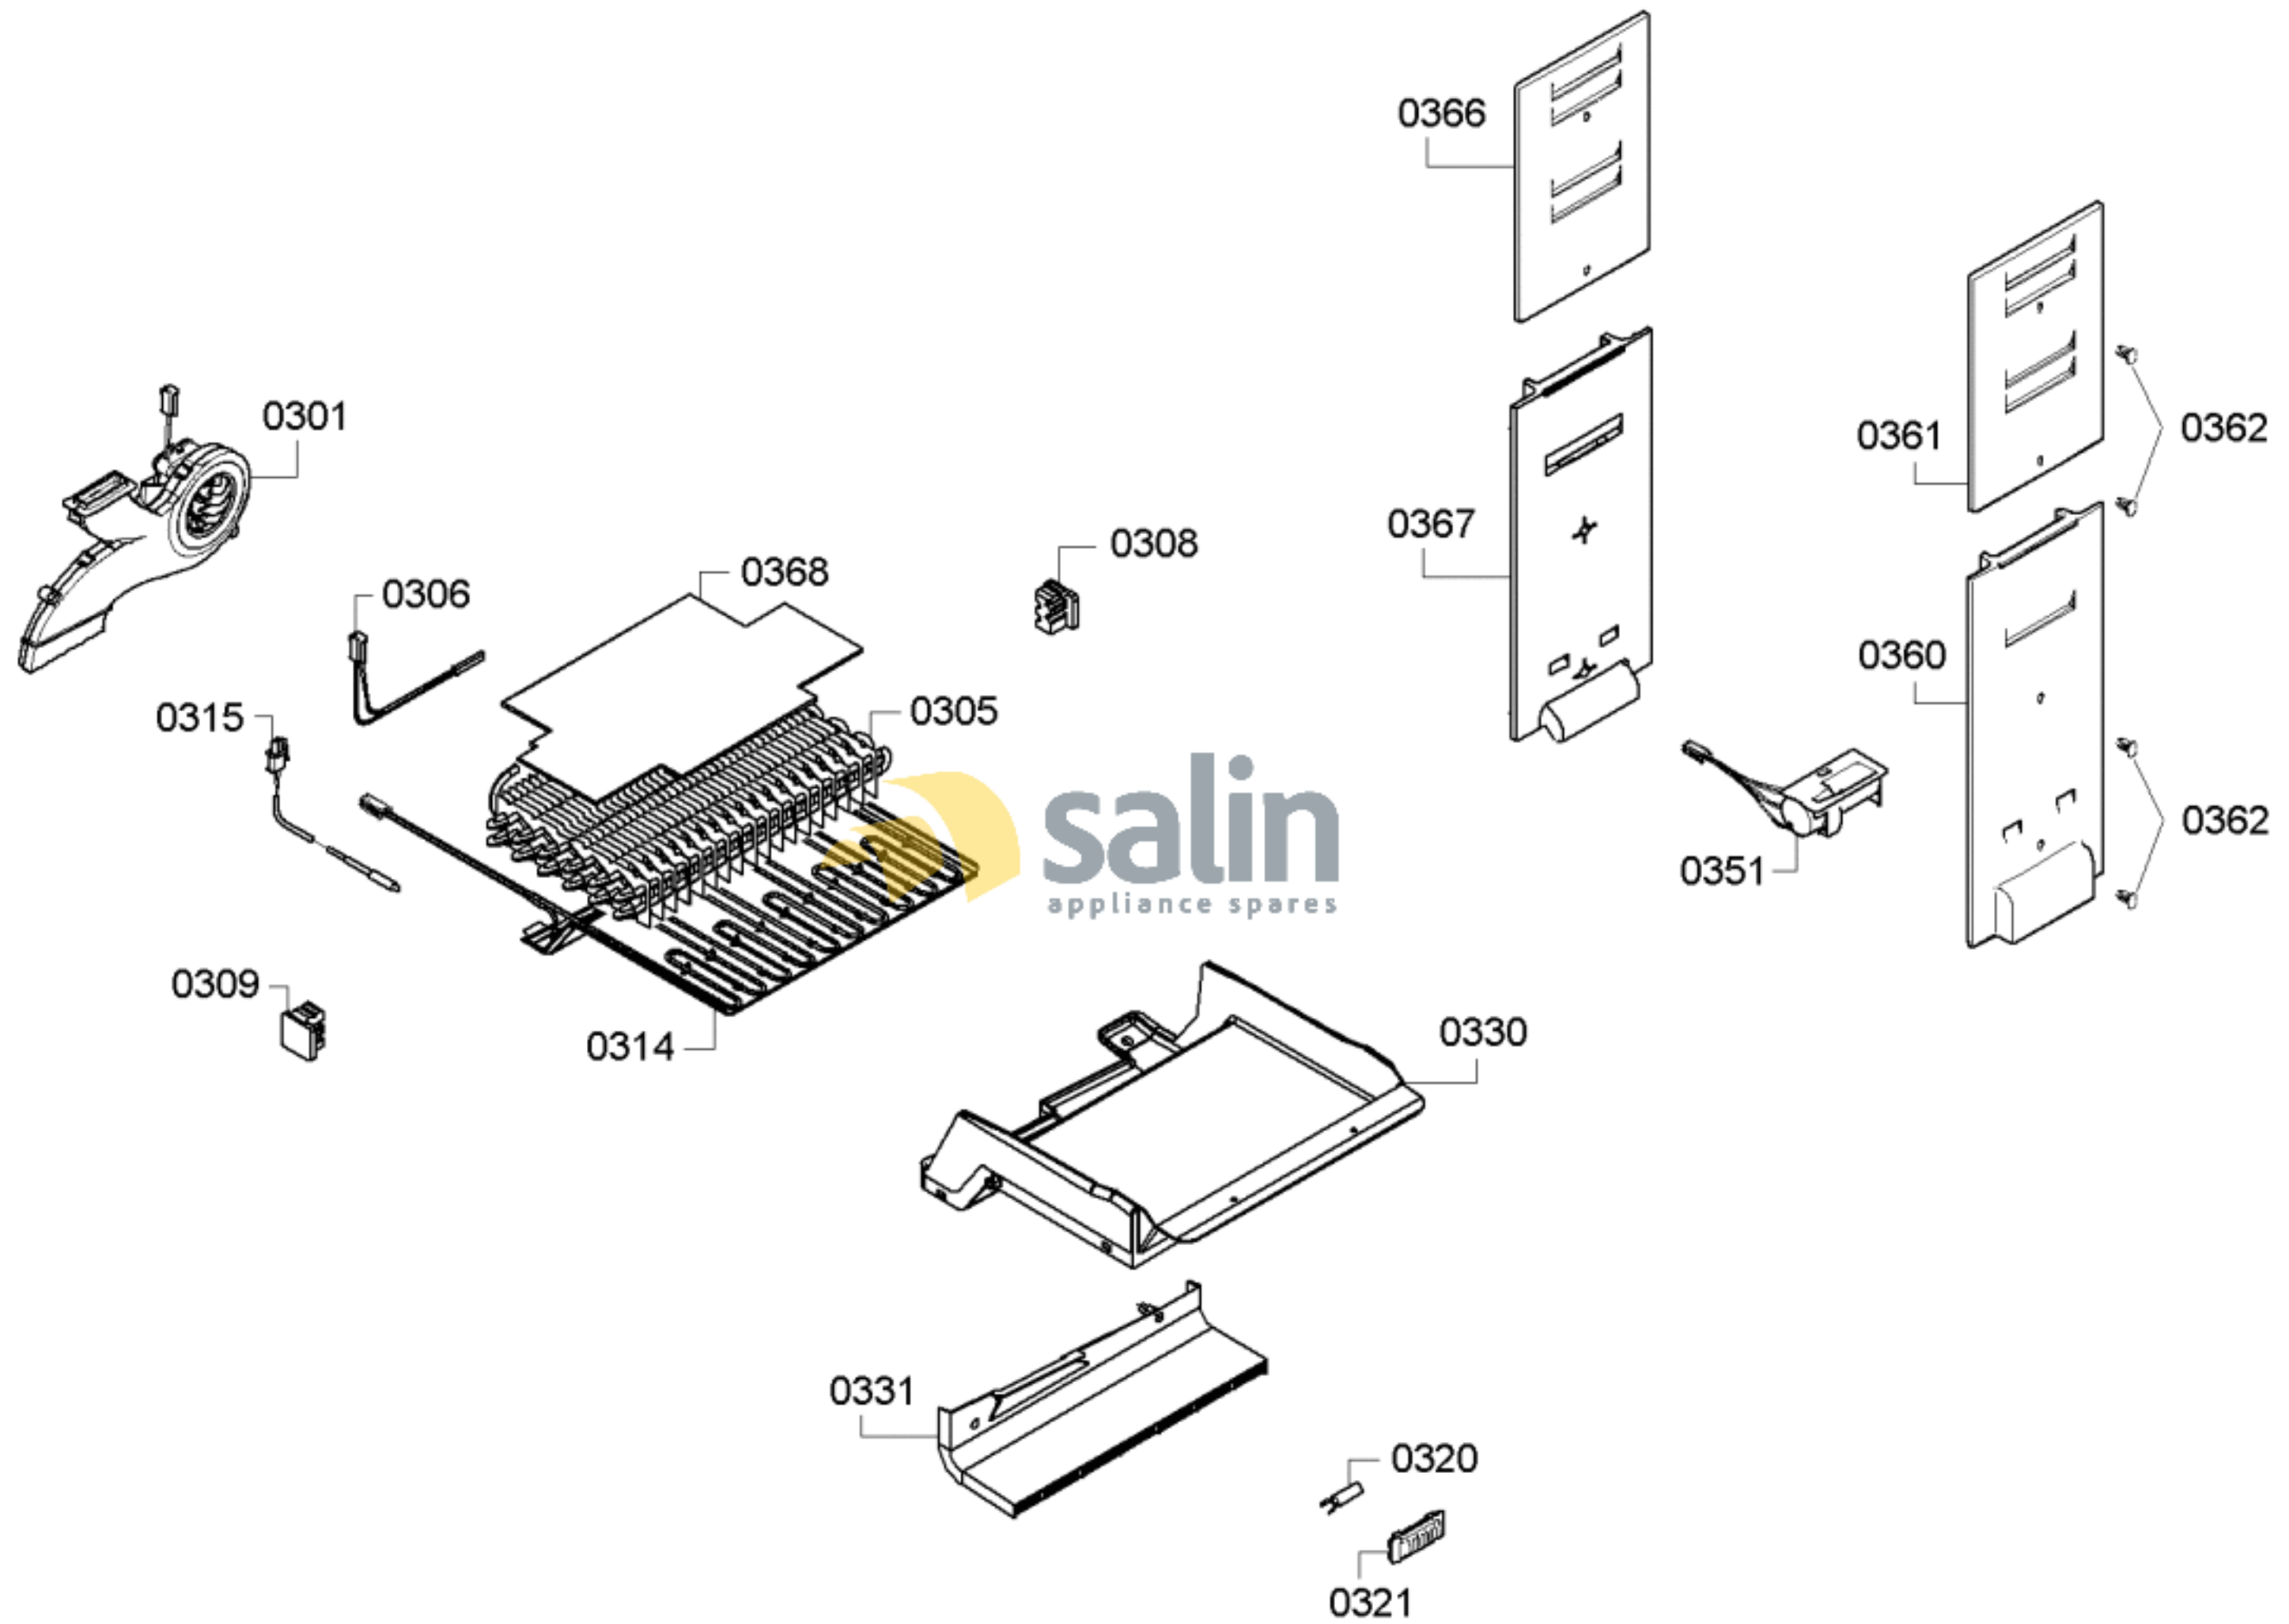

0199

0195

5830000150133 aet 000 c 1/5

FAMILY : KGN57P72NE
 MODEL NO: KGN57P72NE/02
 Check Position No/Part No or Replacement No

5830000150133 aet 000 c 2/5

FAMILY : KGN57P72NE
 MODEL NO: KGN57P72NE/02
 Check Position No/Part No or Replacement No

58300000150133 aet 000 c 3/5

FAMILY : KGN57P72NE
MODEL NO: KGN57P72NE/02
Check Position No/Part No or Replacement No

salin
appliance spares