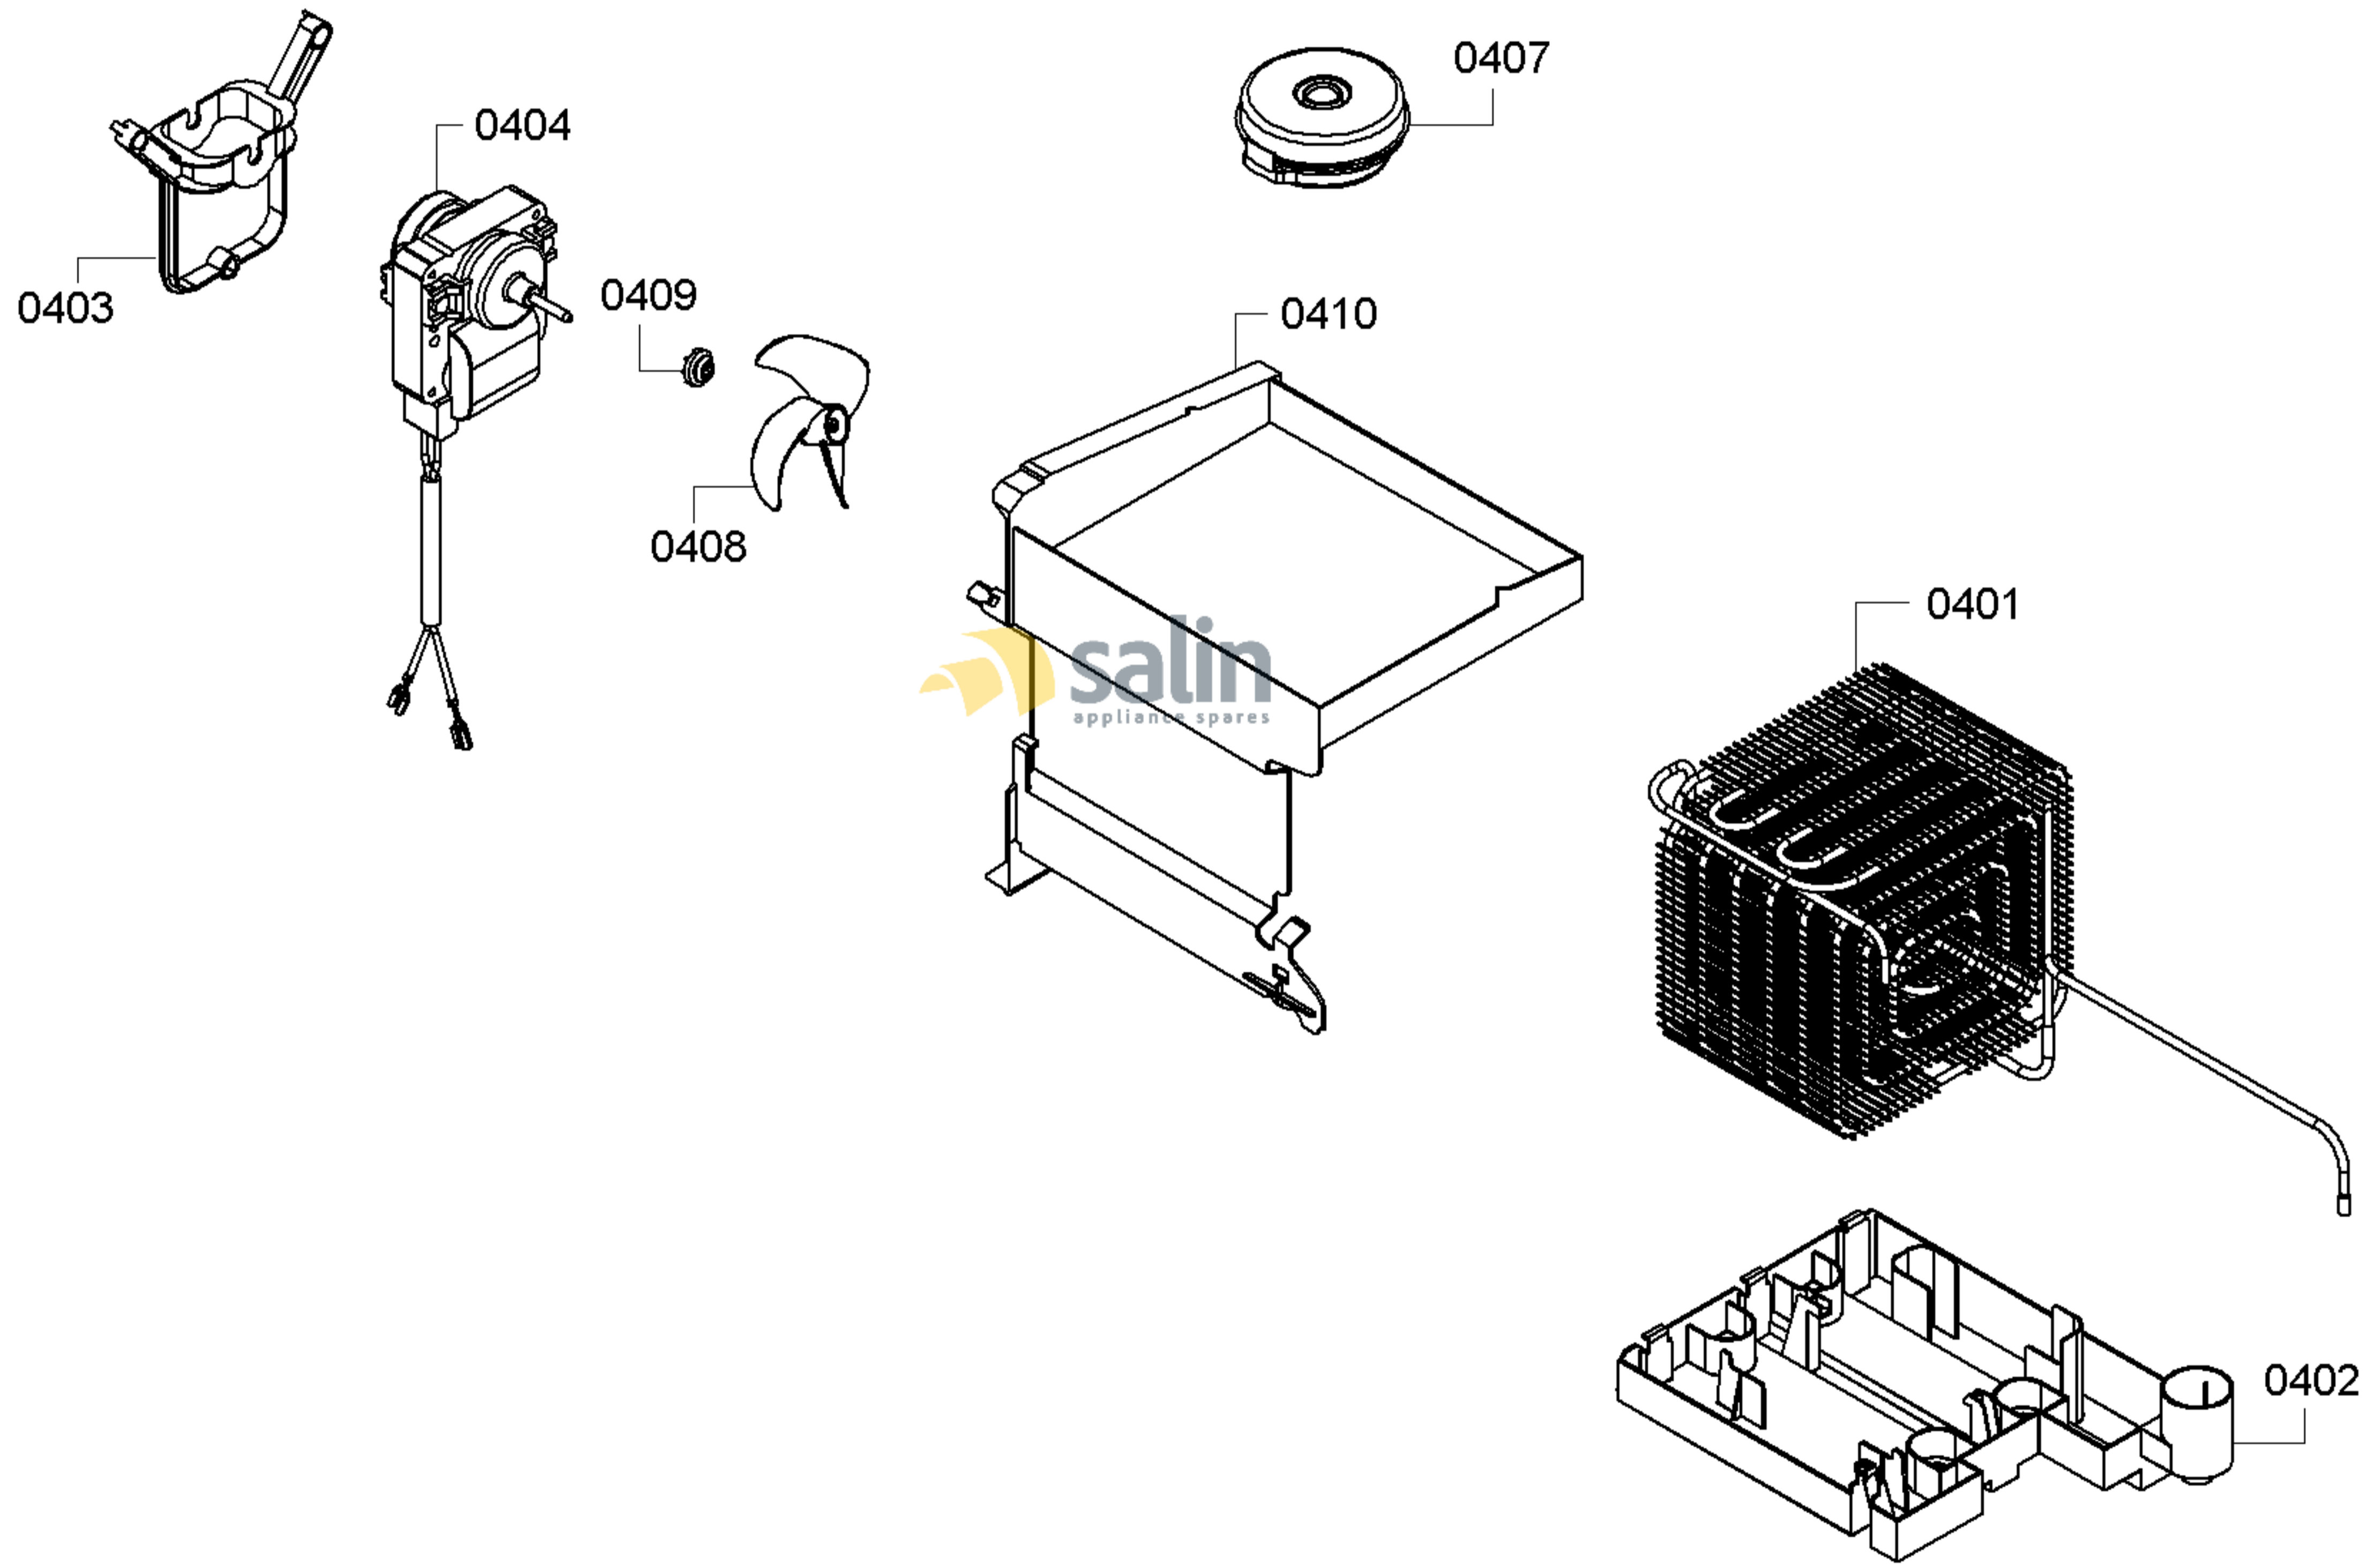

0199

0195

5830000150133 aet 000 c 1/5

FAMILY : KGN57P72NE
 MODEL NO: KGN57P72NE/02
 Check Position No/Part No or Replacement No

5830000150133 aet 000 c 2/5

FAMILY : KGN57P72NE
 MODEL NO: KGN57P72NE/02
 Check Position No/Part No or Replacement No

58300000150133 aet 000 c 3/5

FAMILY : KGN57P72NE
MODEL NO: KGN57P72NE/02
Check Position No/Part No or Replacement No

salin
appliance spares