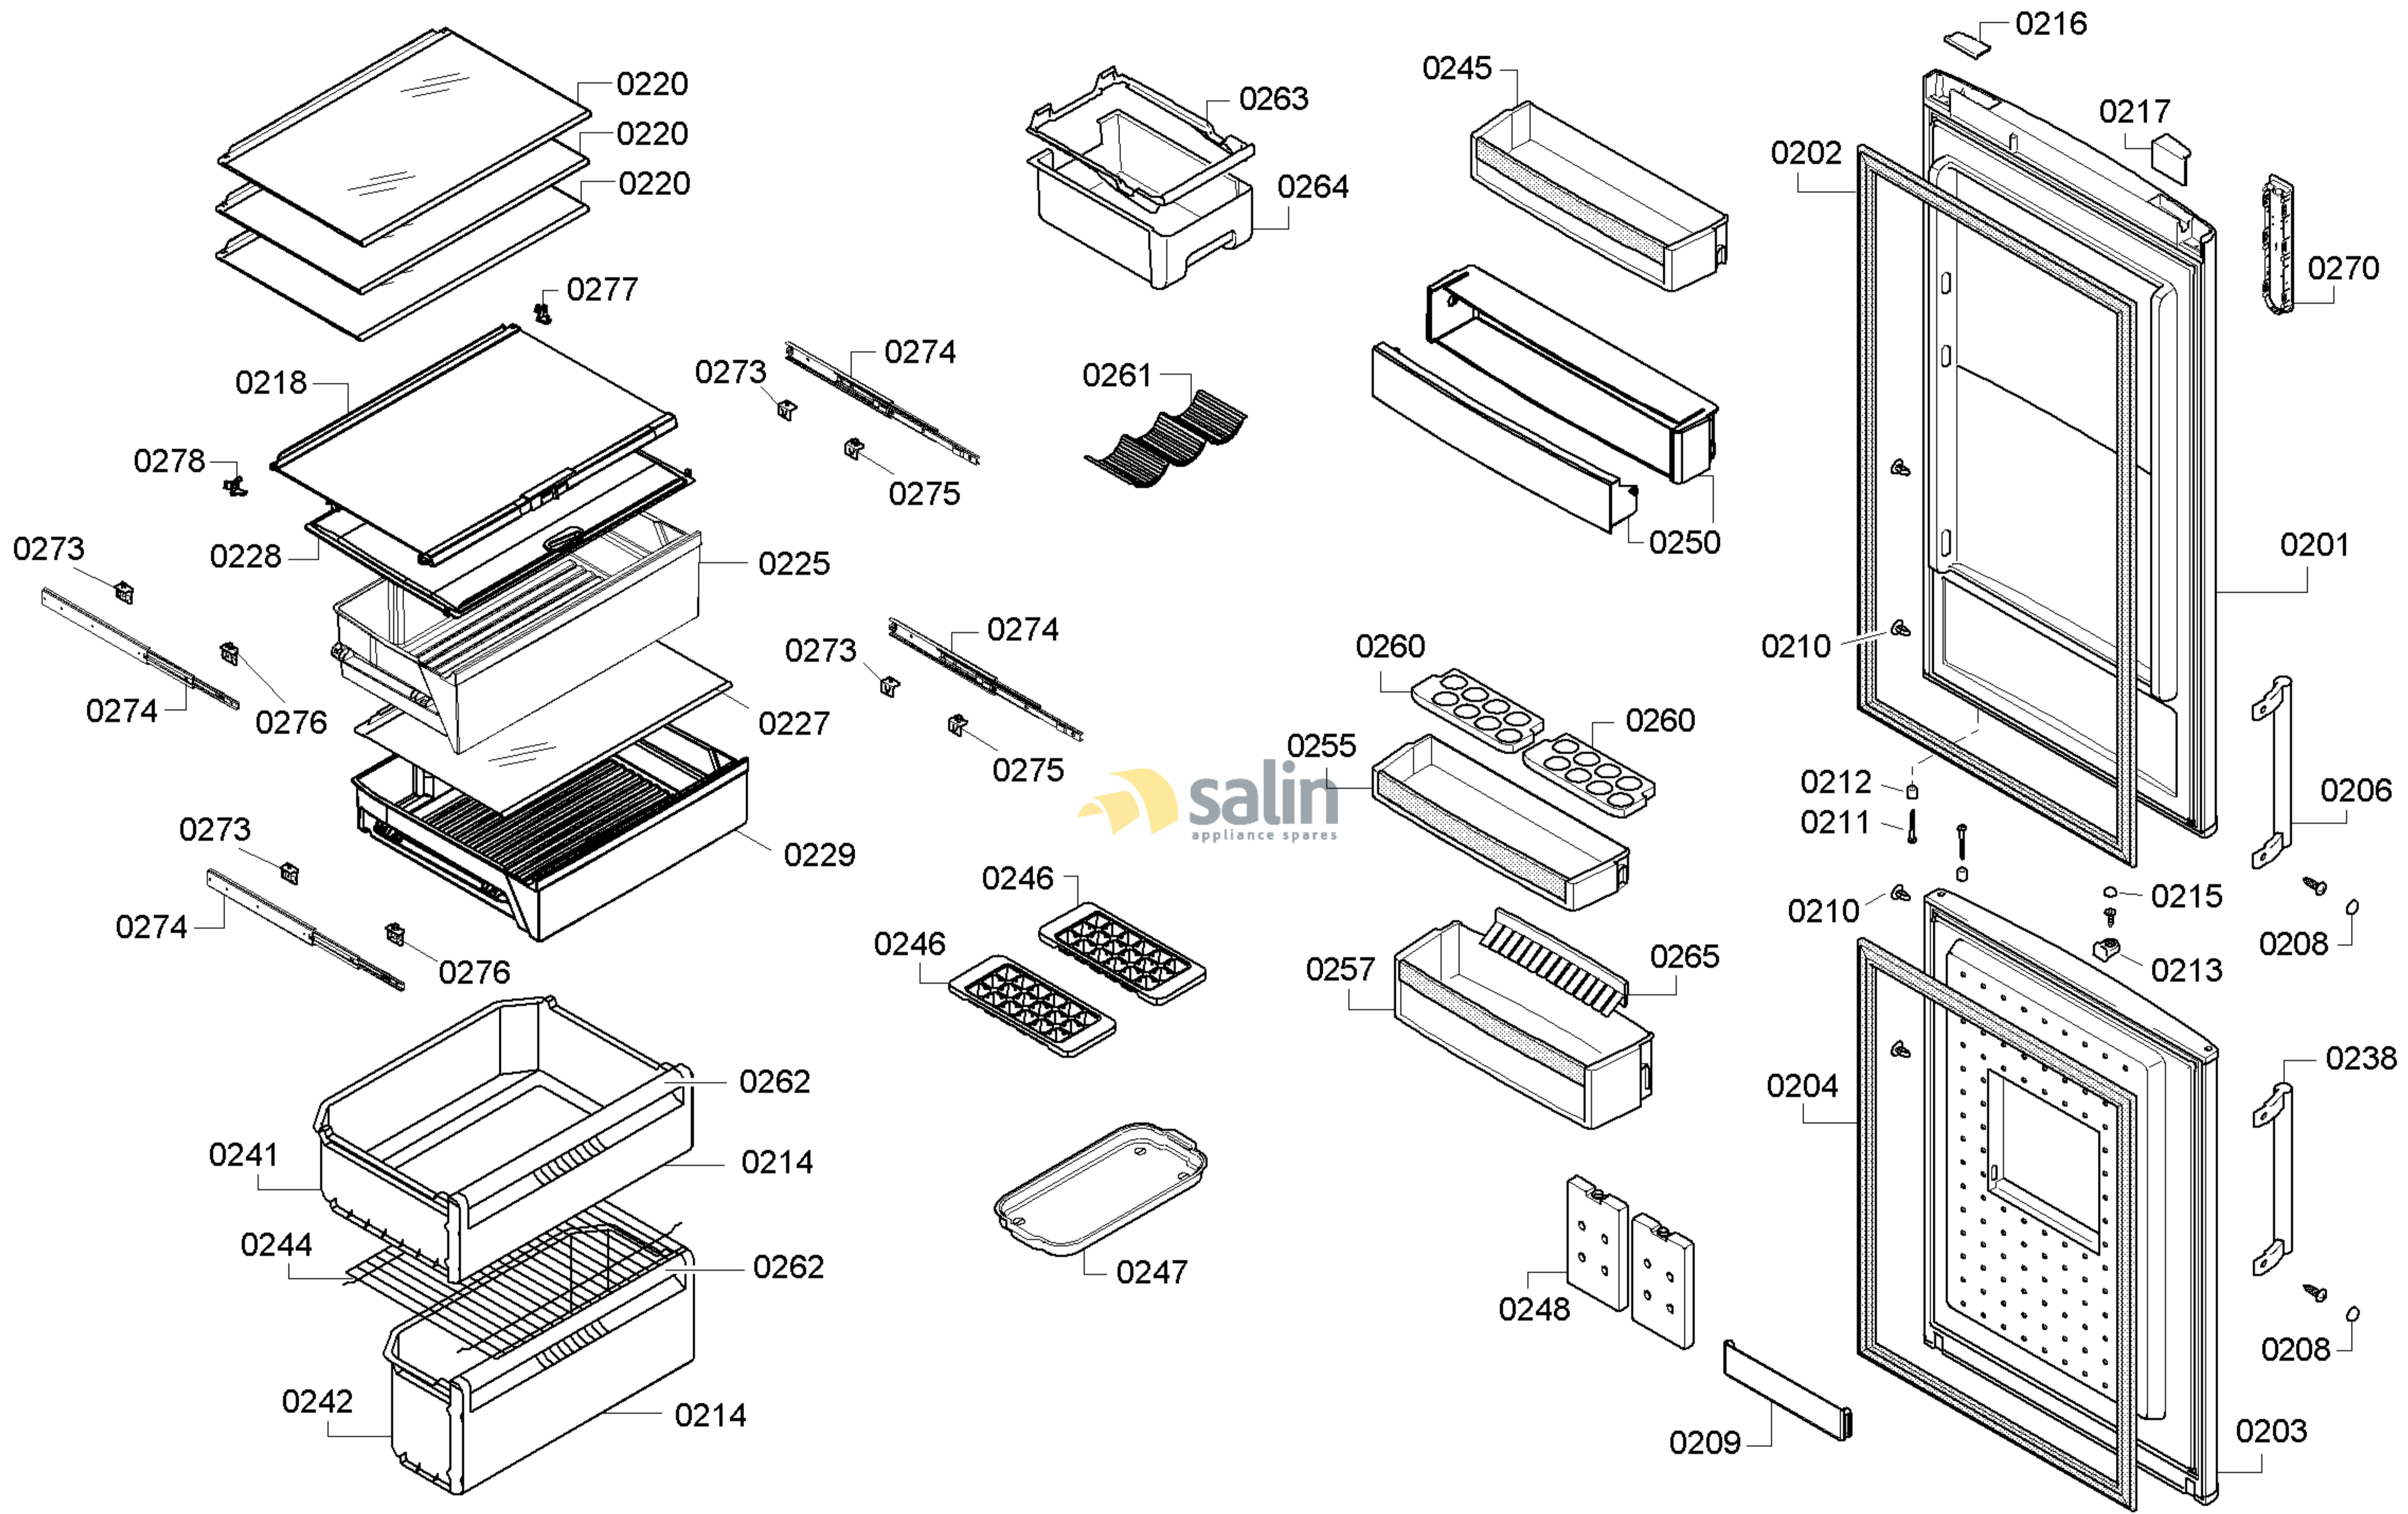

0199

0195

5830000150133 aet 000 c 1/5

FAMILY : KGN57P72NE
 MODEL NO: KGN57P72NE/02
 Check Position No/Part No or Replacement No

5830000150133 aet 000 c 2/5

FAMILY : KGN57P72NE
 MODEL NO: KGN57P72NE/02
 Check Position No/Part No or Replacement No

58300000150133 aet 000 c 3/5

FAMILY : KGN57P72NE
MODEL NO: KGN57P72NE/02
Check Position No/Part No or Replacement No

salin
appliance spares